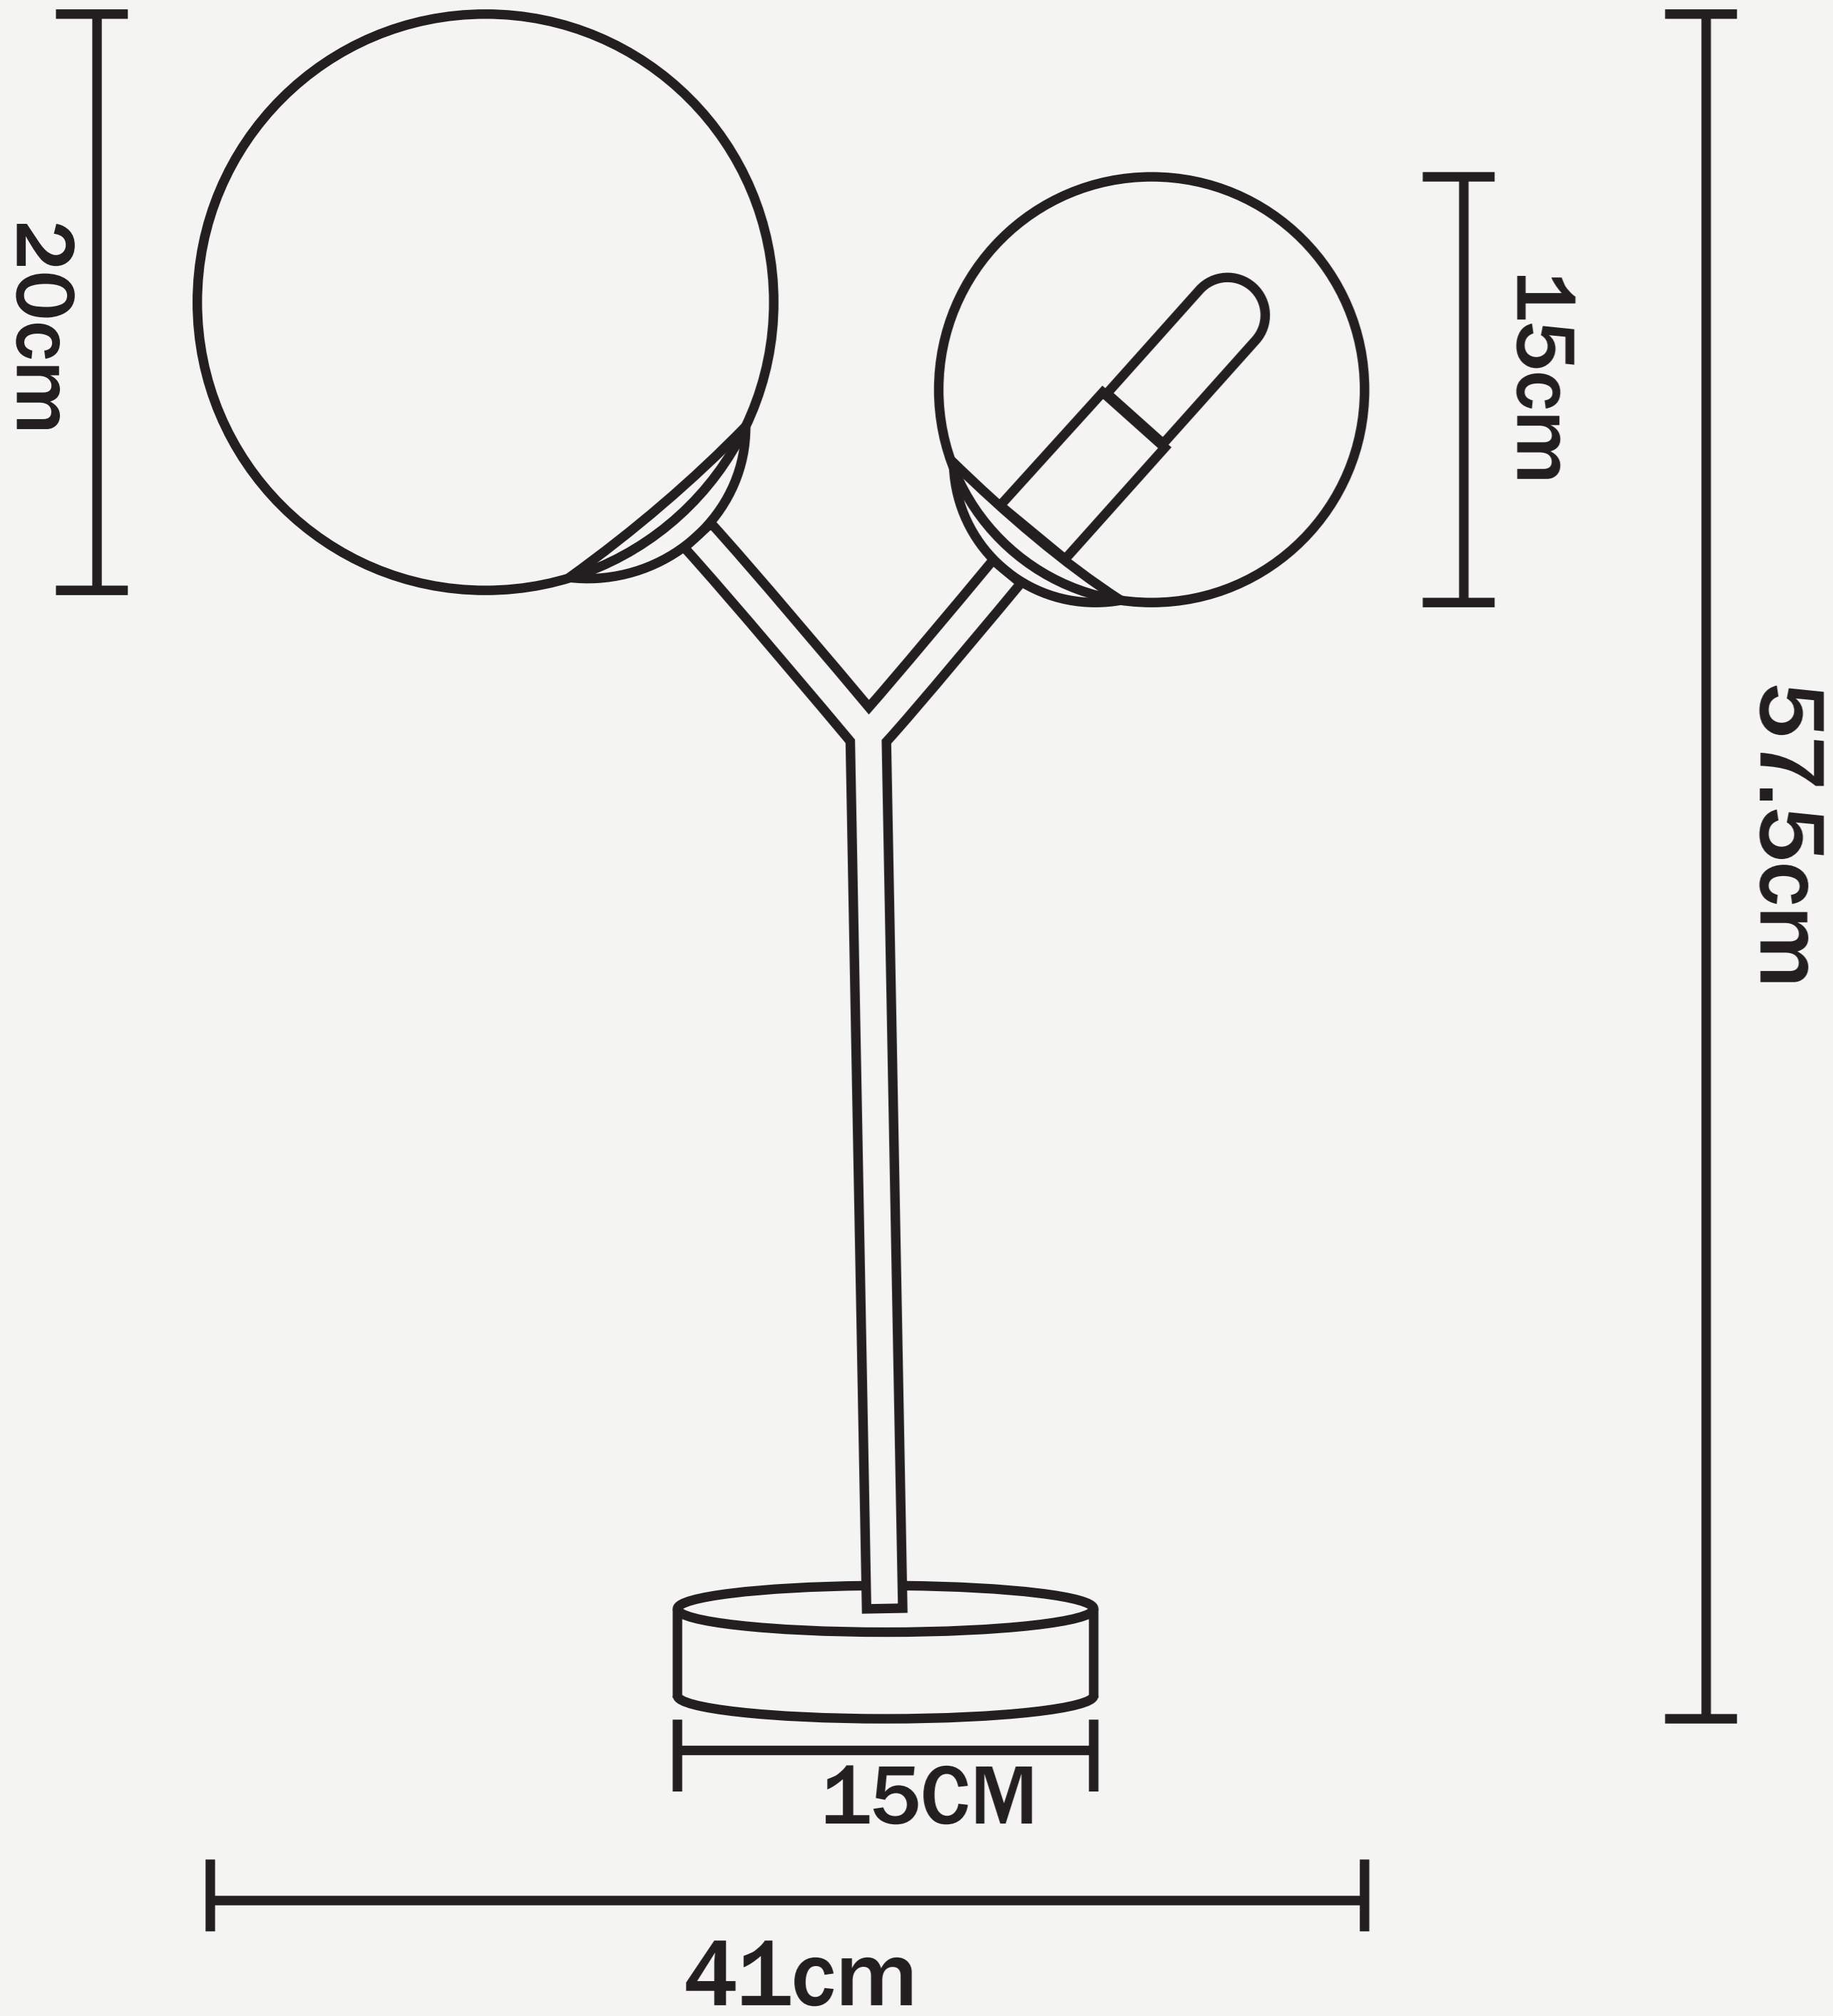

LATIMER TABLE LAMP

L O D A M E R

LATIMER TABLE LAMP

L O D A M E R

Finish :	Iron
Power :	0-5 W
Voltage :	110-220 V
Material (s) :	Metal+glass
Power source :	AC
Shade Type:	Frosted Glass
Size:	D41H57.5CM