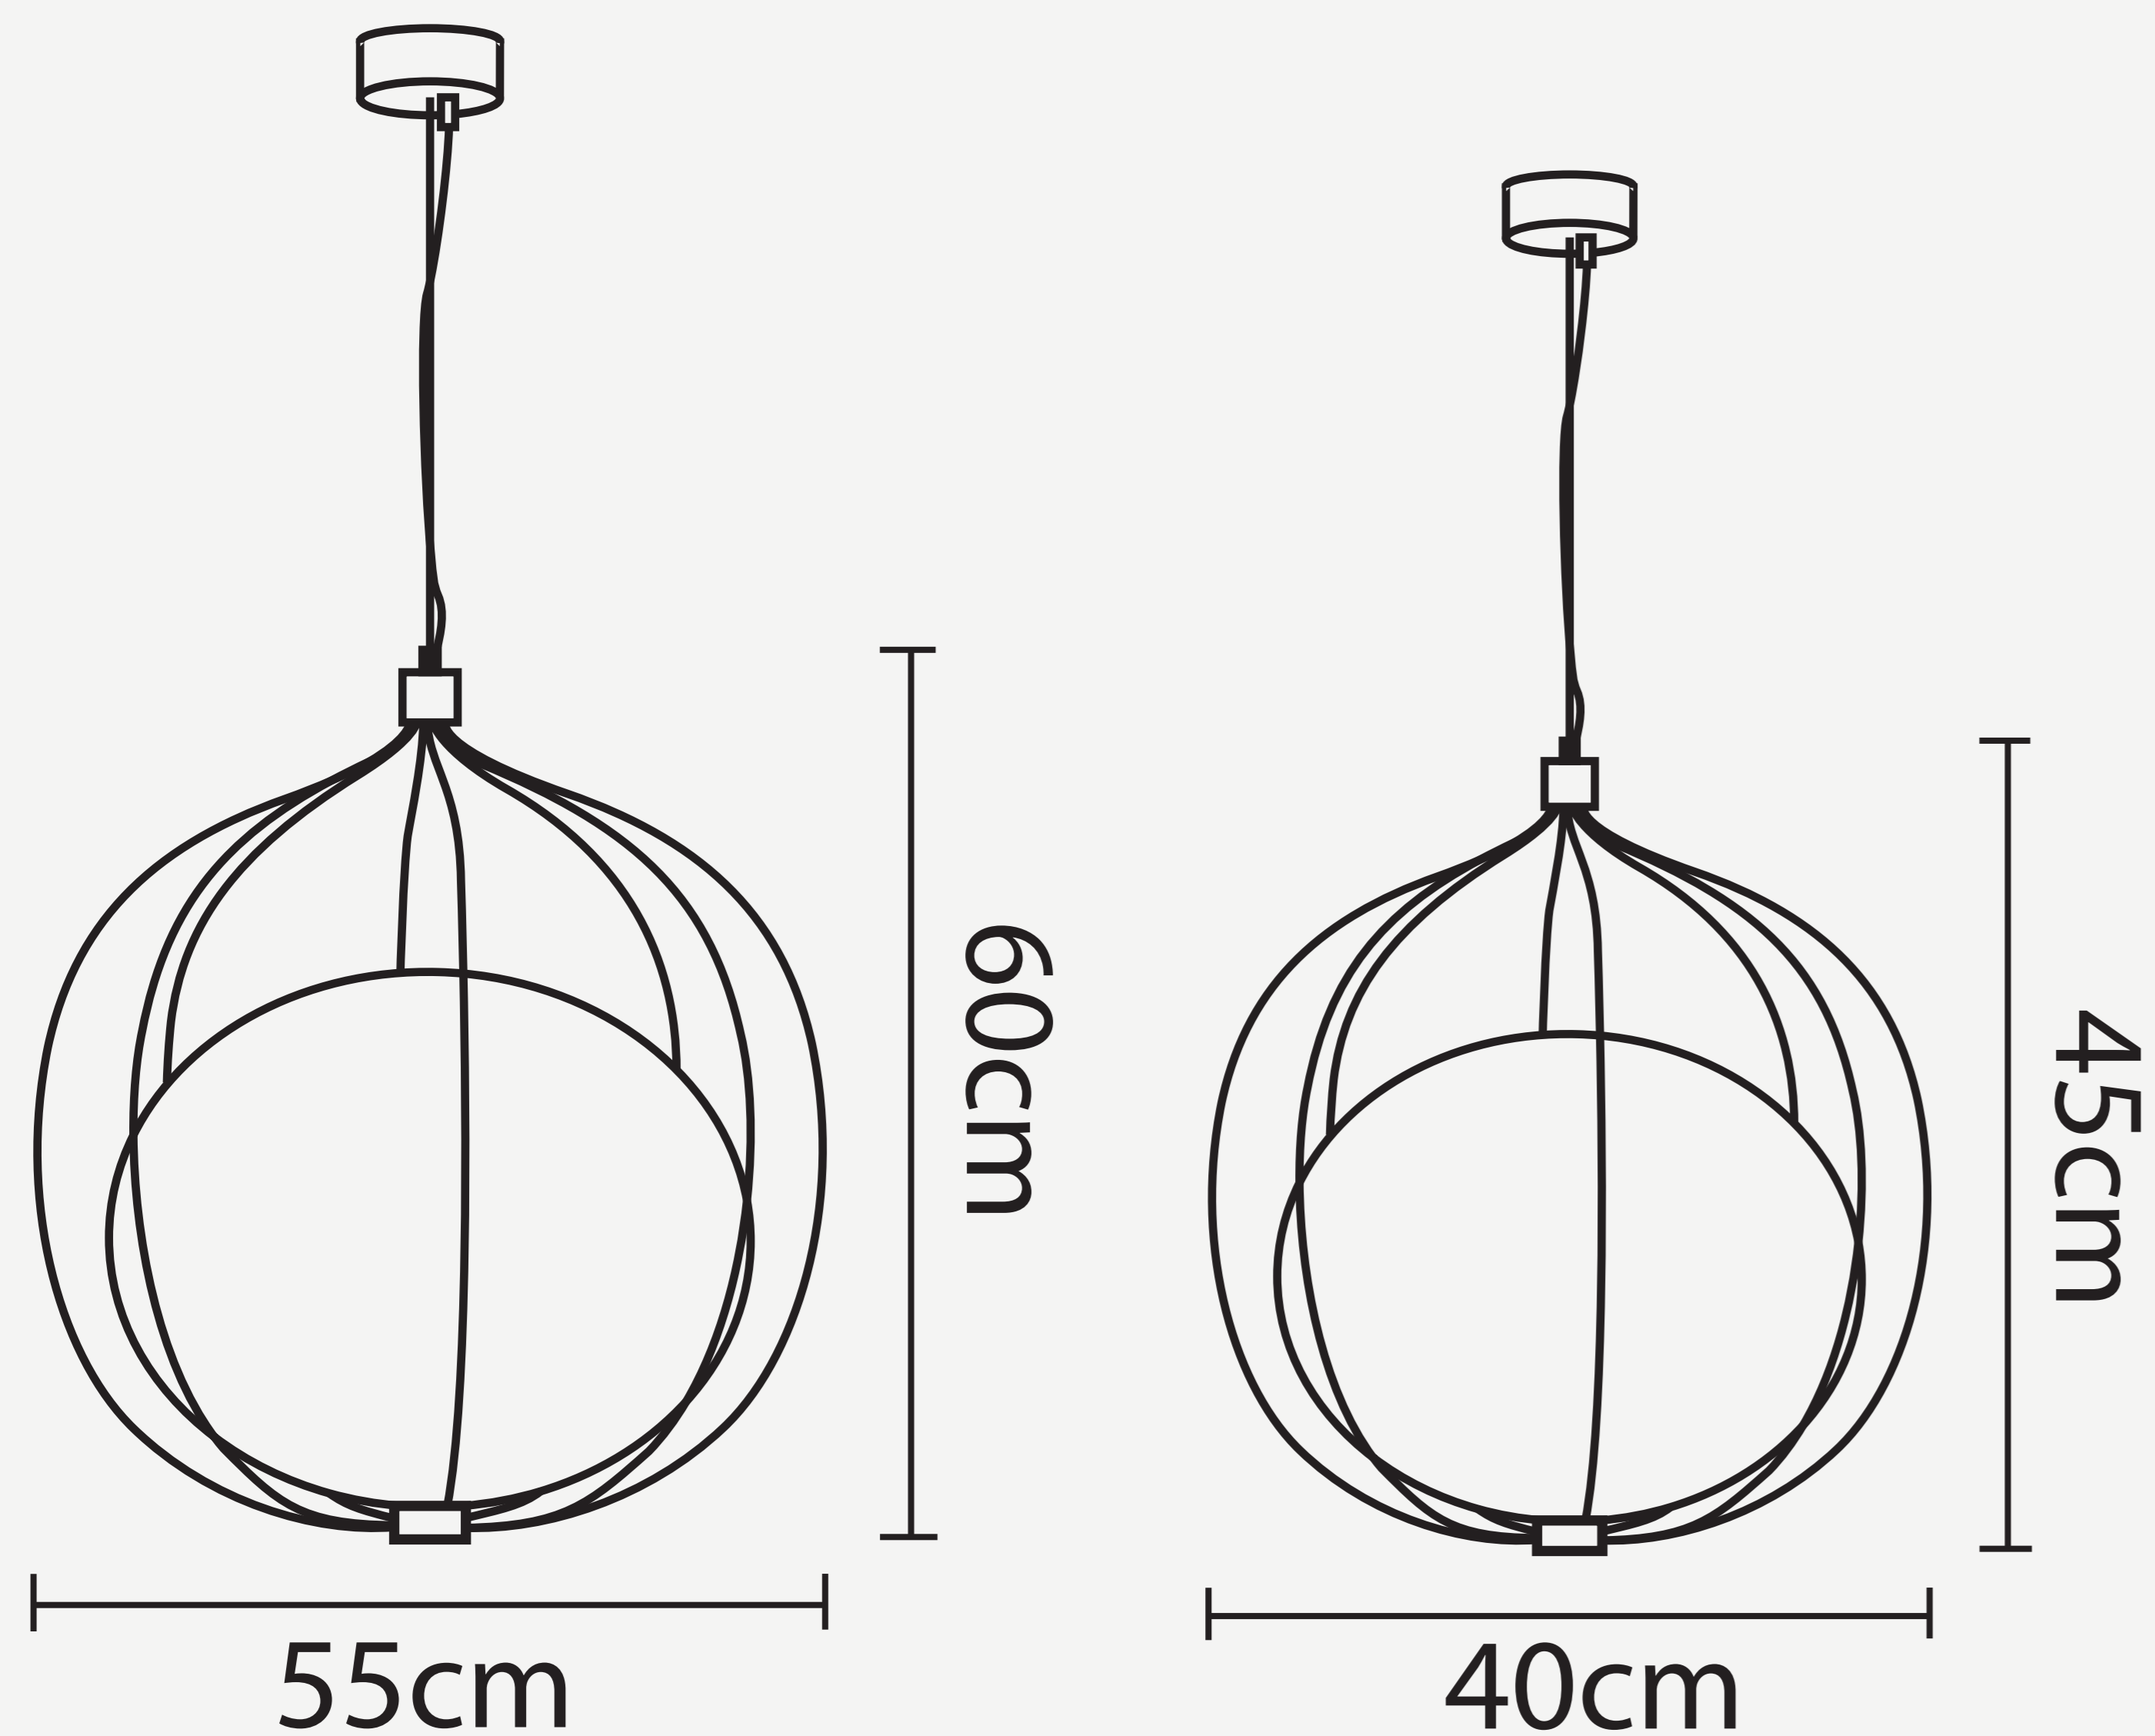

HOOP PENDANT LAMP

L O D A M E R

HOOP PENDANT LAMP

L O D A M E R

Power source :	AC
Finish :	Iron
Material (s) :	Iron+Glass
Glass Color:	White
Lampshade Color:	white
Body Color :	Black / Rose Gold
Body Size :	Large / Small
Number of light sources :	1
Light source :	LED bulbs
Light source :	E26/E27
Lighting Area :	5-10square meters
Voltage :	110~240 V
Is Dimmable :	No
Cord :	150cm (Customable)
Size :	D55xH60cm / D40xH45cm