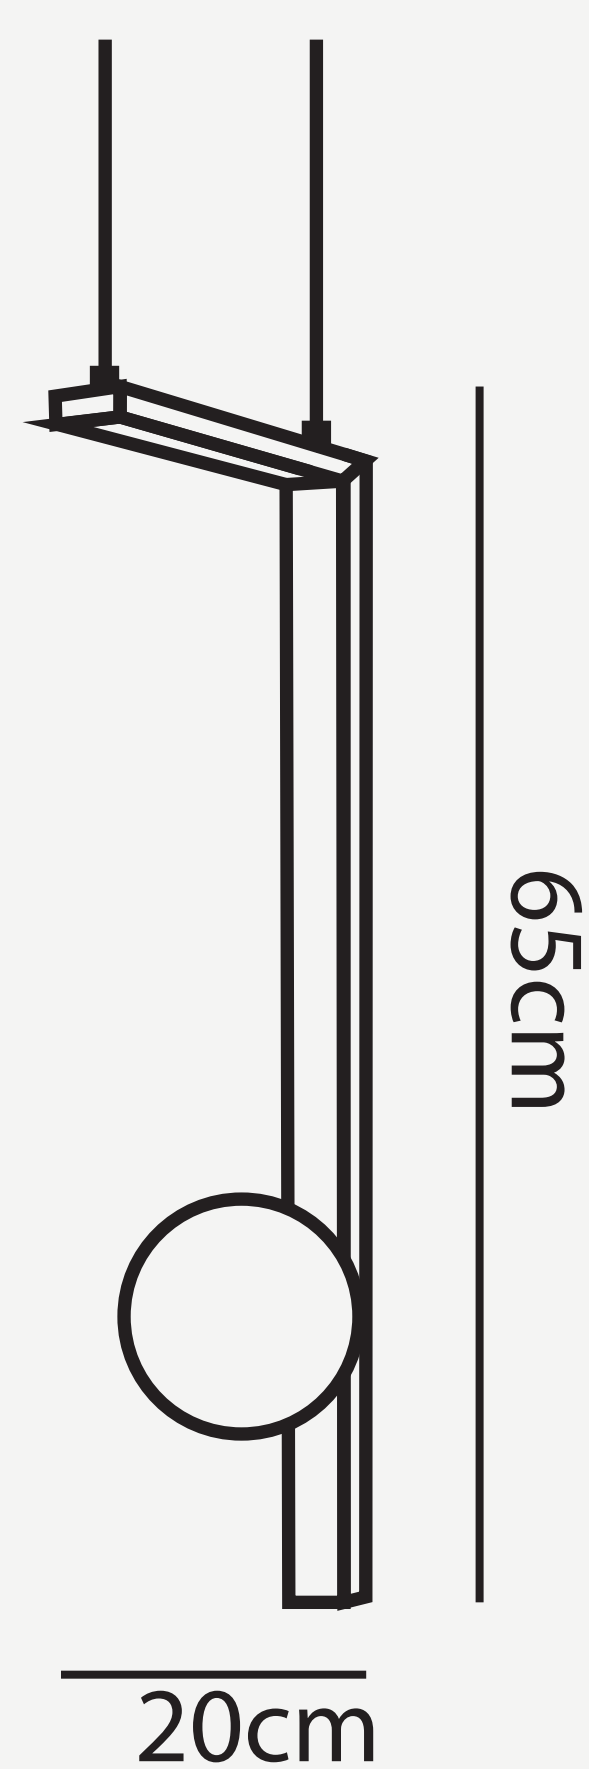

HELSINKI PENDANT

L O D A M E R

HELSINKI PENDANT

L O D A M E R

Power source :	AC
Finish :	Iron
Material (s) :	Metal+Glass/Metal+Acrylic
Glass Color:	White Glass
Body Style :	Style A /Style B /Style C /Style D
Body Color :	White
Number of light sources :	1
Light source :	LED bulbs
Light source :	LED/G9
Lighting Area :	5-10square meters
Voltage :	110~240 V
Is Dimmable :	No
Cord :	(Customable)
Size :	D6.5xH2cm;D20xH6.5cm