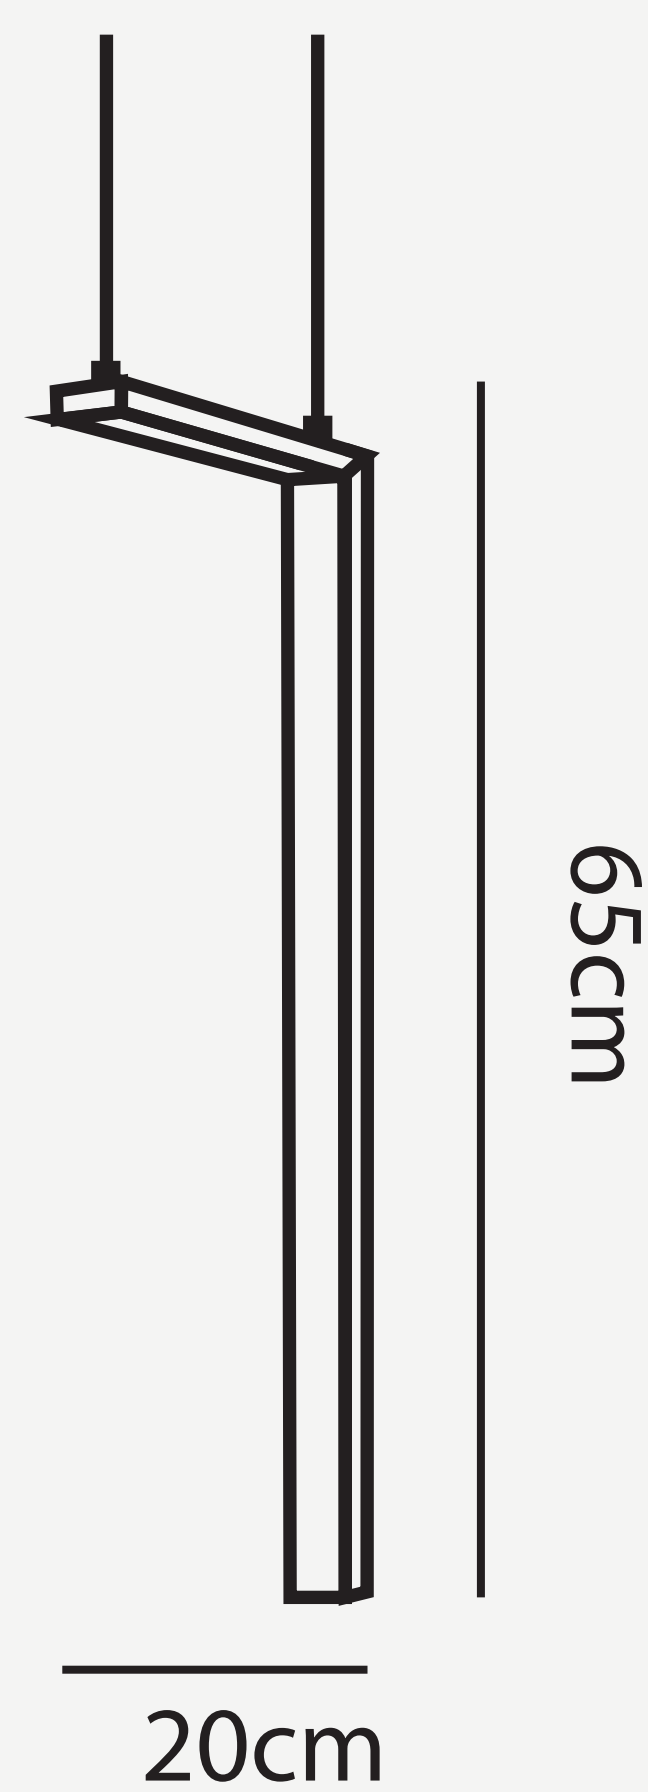

HELSINKI PENDANT

L O D A M E R

HELSINKI PENDANT

L O D A M E R

Power source :	AC
Finish :	Iron
Material (s) :	Metal+Glass/Metal+Acrylic
Glass Color:	White Glass
Body Style :	Style A /Style B /Style C /Style D
Body Color :	White
Number of light sources :	1
Light source :	LED bulbs
Light source :	LED/G9
Lighting Area :	5-10square meters
Voltage :	110~240 V
Is Dimmable :	No
Cord :	(Customable)
Size :	D6.5xH2cm;D20xH6.5cm