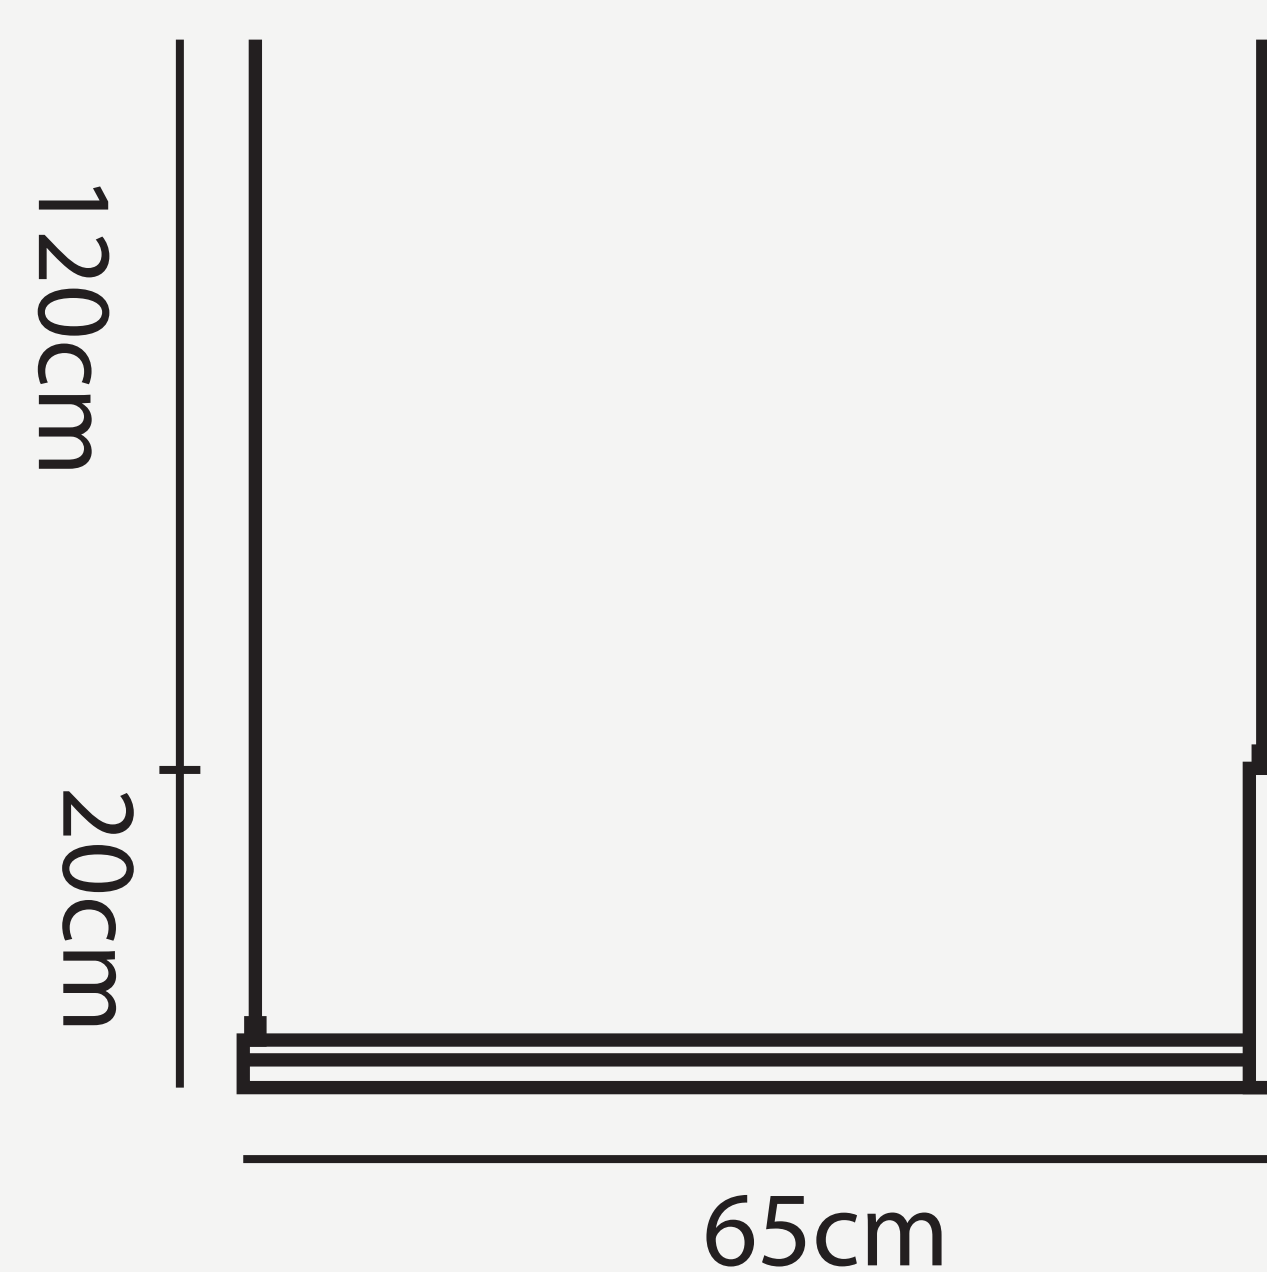

HELSINKI PENDANT

L O D A M E R

HELSINKI PENDANT

L O D A M E R

Power source :	AC
Finish :	Iron
Material (s) :	Metal+Glass/Metal+Acrylic
Glass Color:	White Glass
Body Style :	Style A /Style B /Style C /Style D
Body Color :	White
Number of light sources :	1
Light source :	LED bulbs
Light source :	LED/G9
Lighting Area :	5-10square meters
Voltage :	110~240 V
Is Dimmable :	No
Cord :	(Customable)
Size :	D6.5xH2cm;D20xH6.5cm