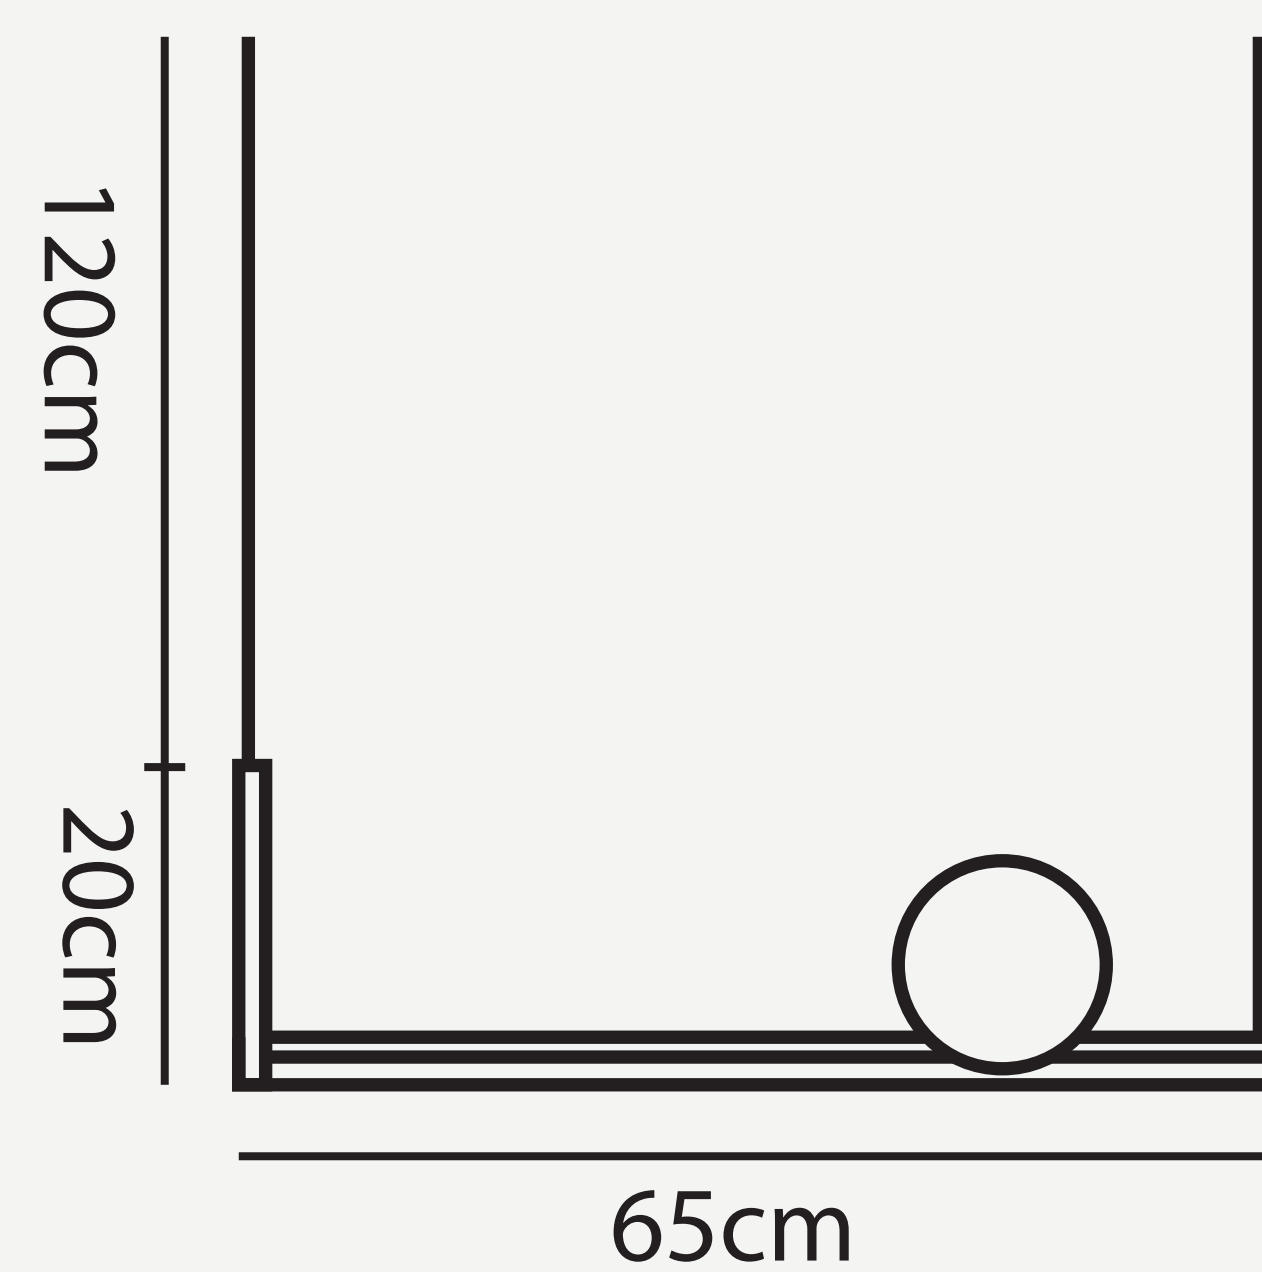

HELSINKI PENDANT

L O D A M E R

HELSINKI PENDANT

L O D A M E R

Power source :	AC
Finish :	Iron
Material (s) :	Metal+Glass/Metal+Acrylic
Glass Color:	White Glass
Body Style :	Style A /Style B /Style C /Style D
Body Color :	White
Number of light sources :	1
Light source :	LED bulbs
Light source :	LED/G9
Lighting Area :	5-10square meters
Voltage :	110~240 V
Is Dimmable :	No
Cord :	(Customable)
Size :	D6.5xH2cm;D20xH6.5cm