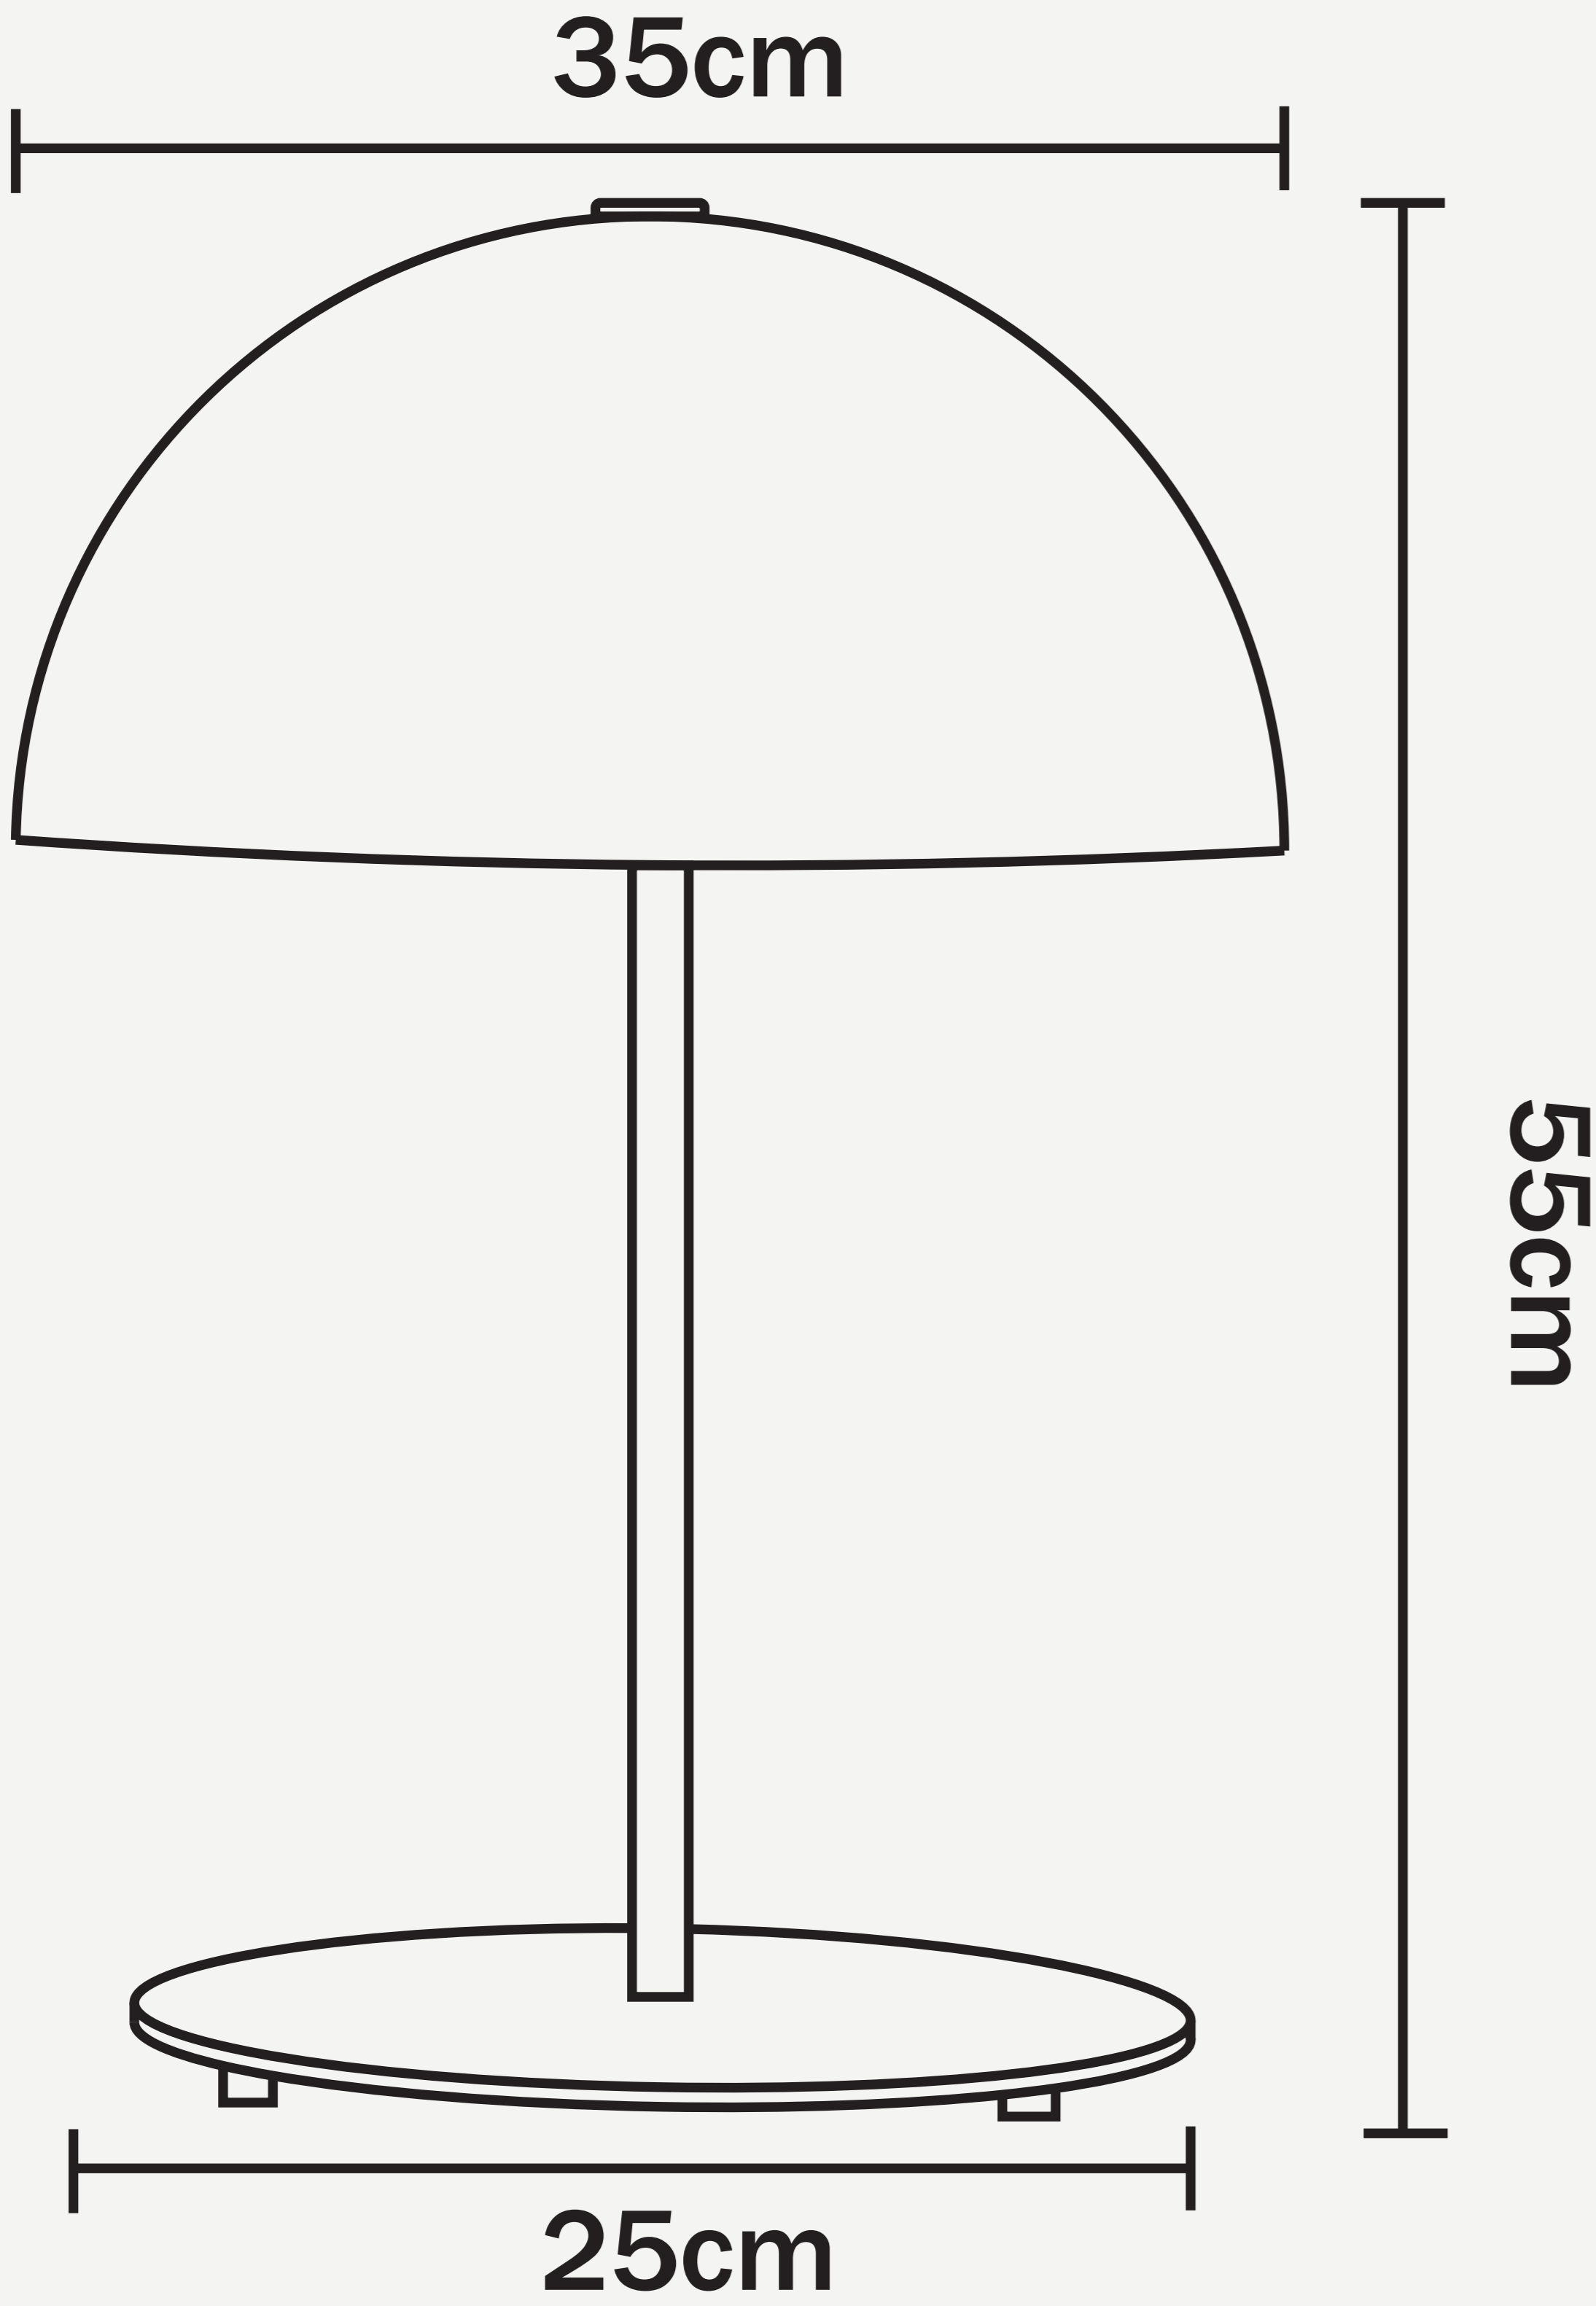

**HANNA PINK TABLE LAMP BY
MERMELADA ESTUDIO**

L O D A M E R

**HANNA PINK TABLE LAMP BY
MERMELADA ESTUDIO**

L O D A M E R

Finish :	Iron
Power :	0-5 W
Material (s) :	Metal
Power source :	AC
Light source :	LED bulbs
Lampshade Color:	Pink/White
Shade type :	Iron
Size:	D35xH55cm
Is Dimmable:	No