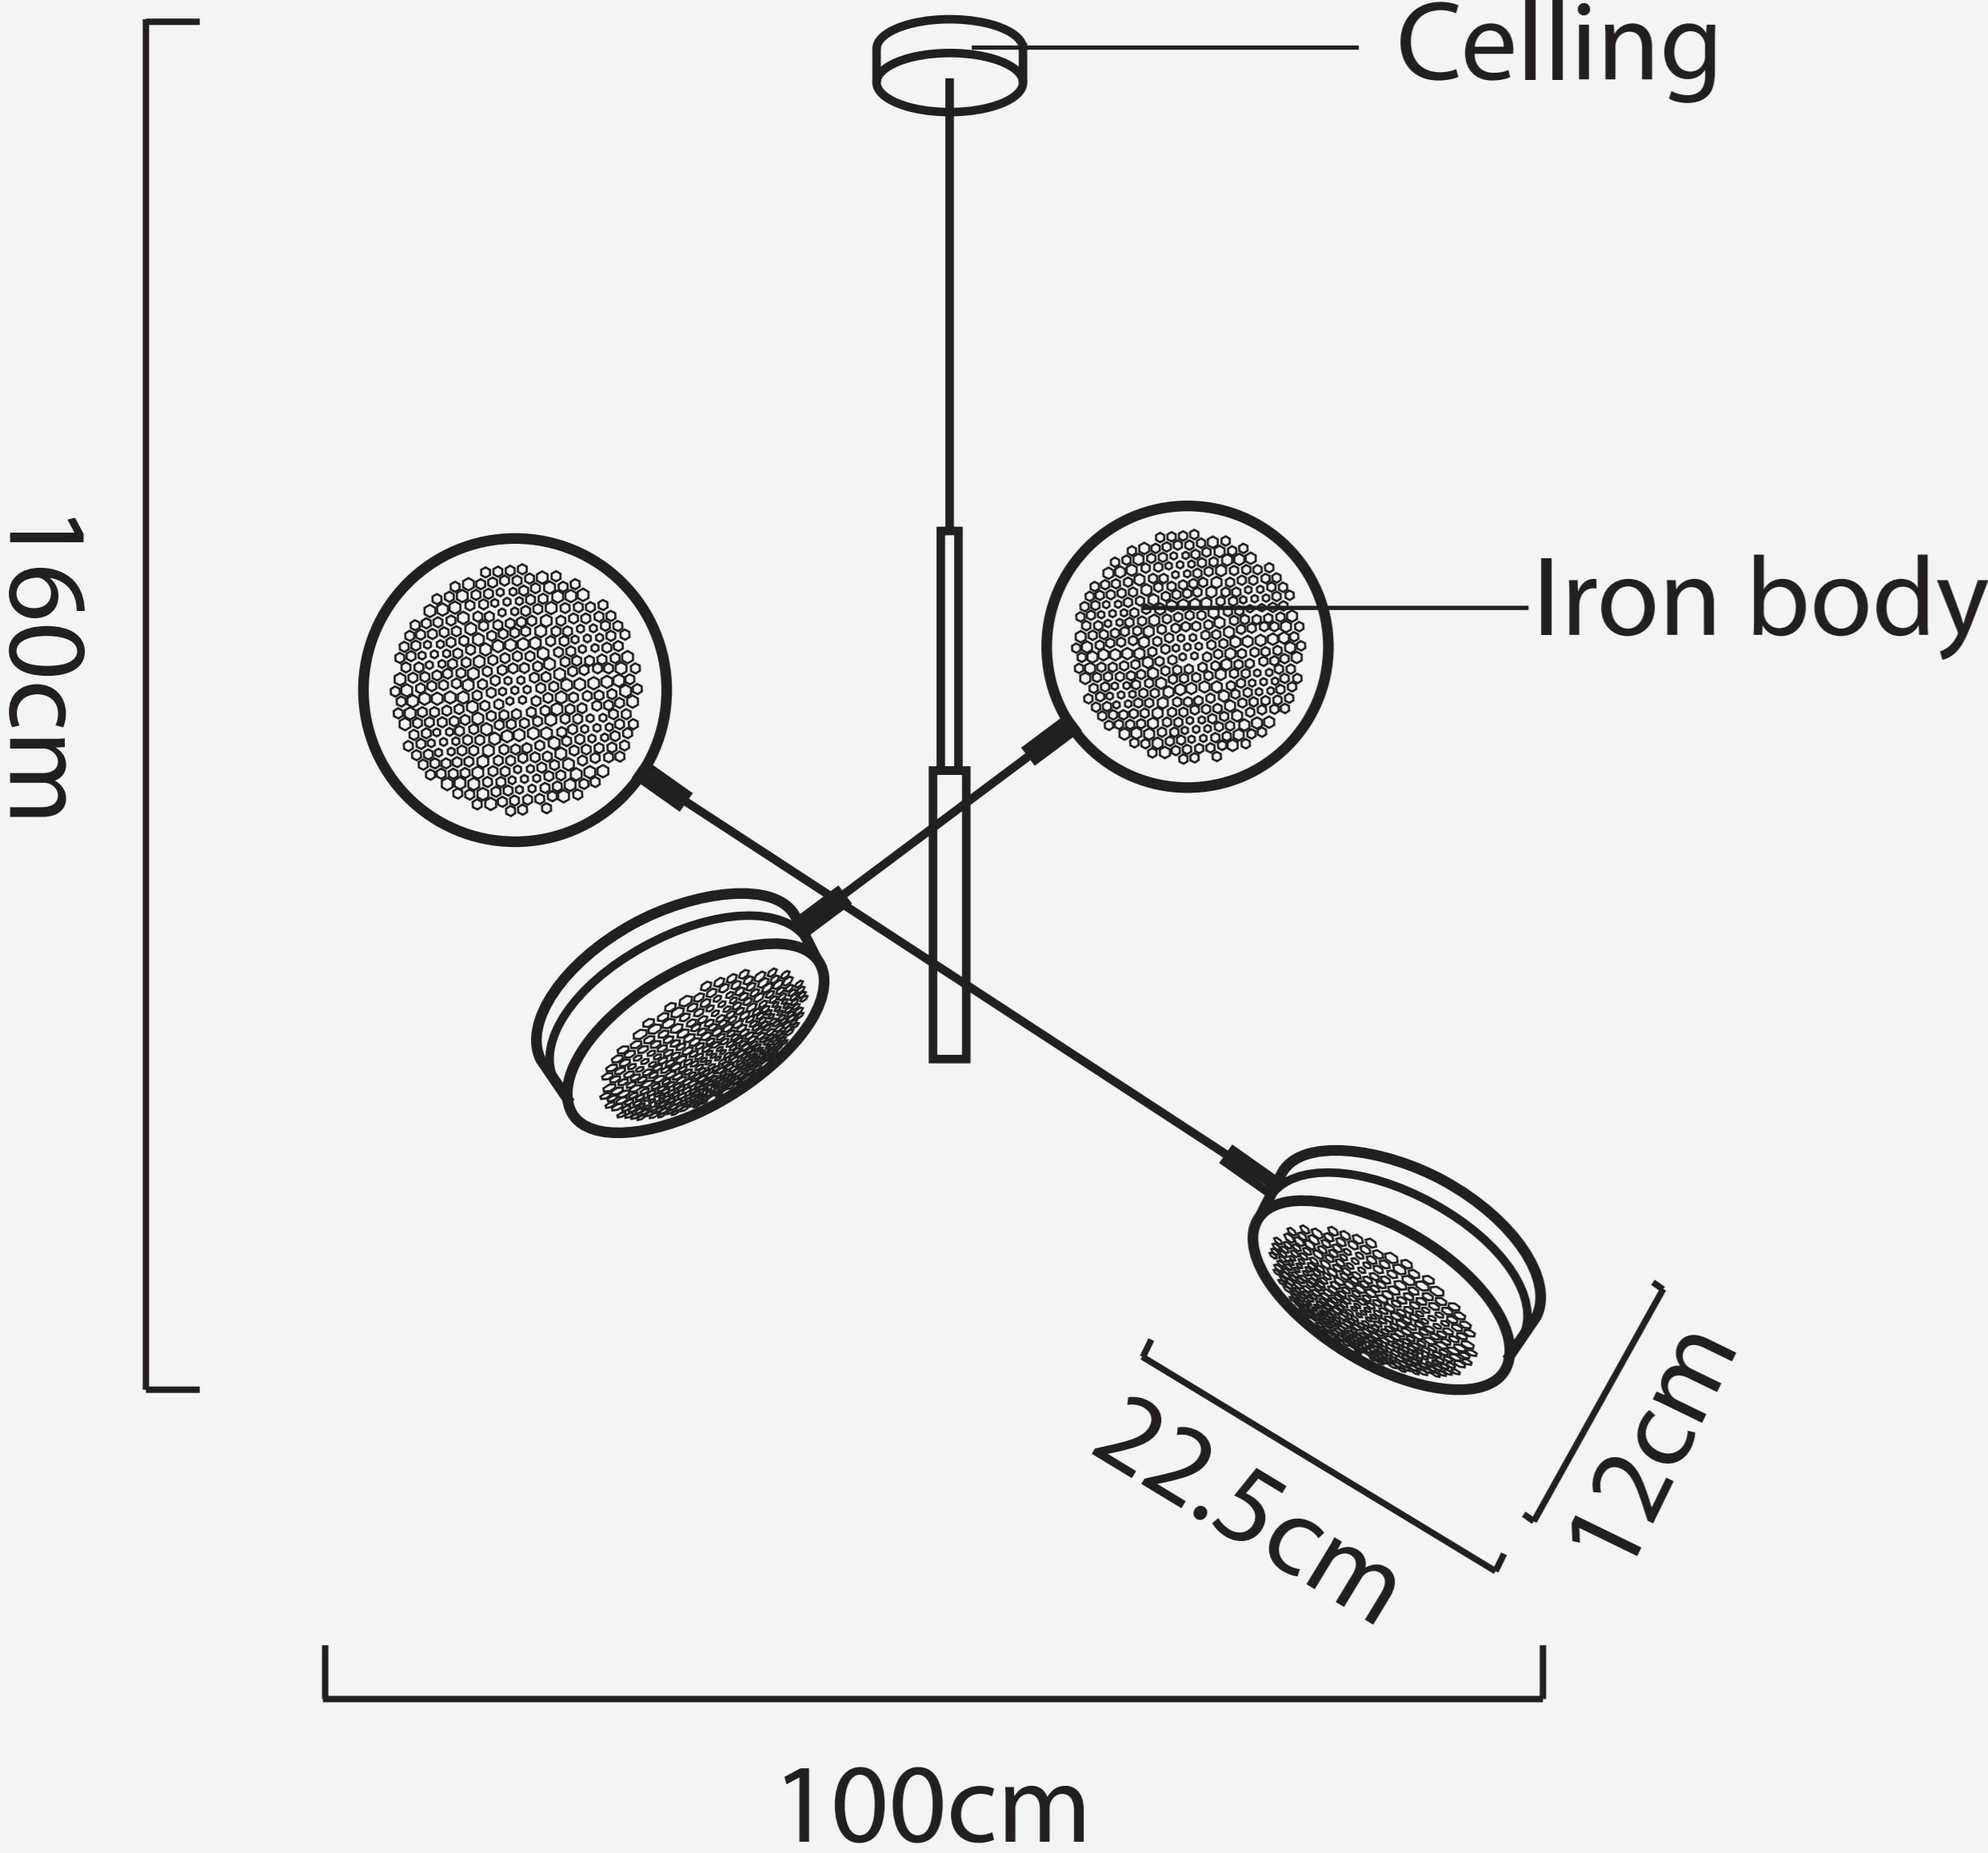

GRINGO PENDANT LAMP

L O D A M E R

GRINGO PENDANT LAMP

L O D A M E R

Power source :	AC
Finish :	Iron
Material (s) :	Metal
Number of light sources :	1
Light source :	LED bulbs
Light source :	E26/E27
Lighting Area :	5-10square meters
Voltage :	110~240 V
Body color :	Gold / Rose Gold
Is Dimmable :	No
Cord :	(Customable)
Size :	D22xH15cm / D100Hx160cm