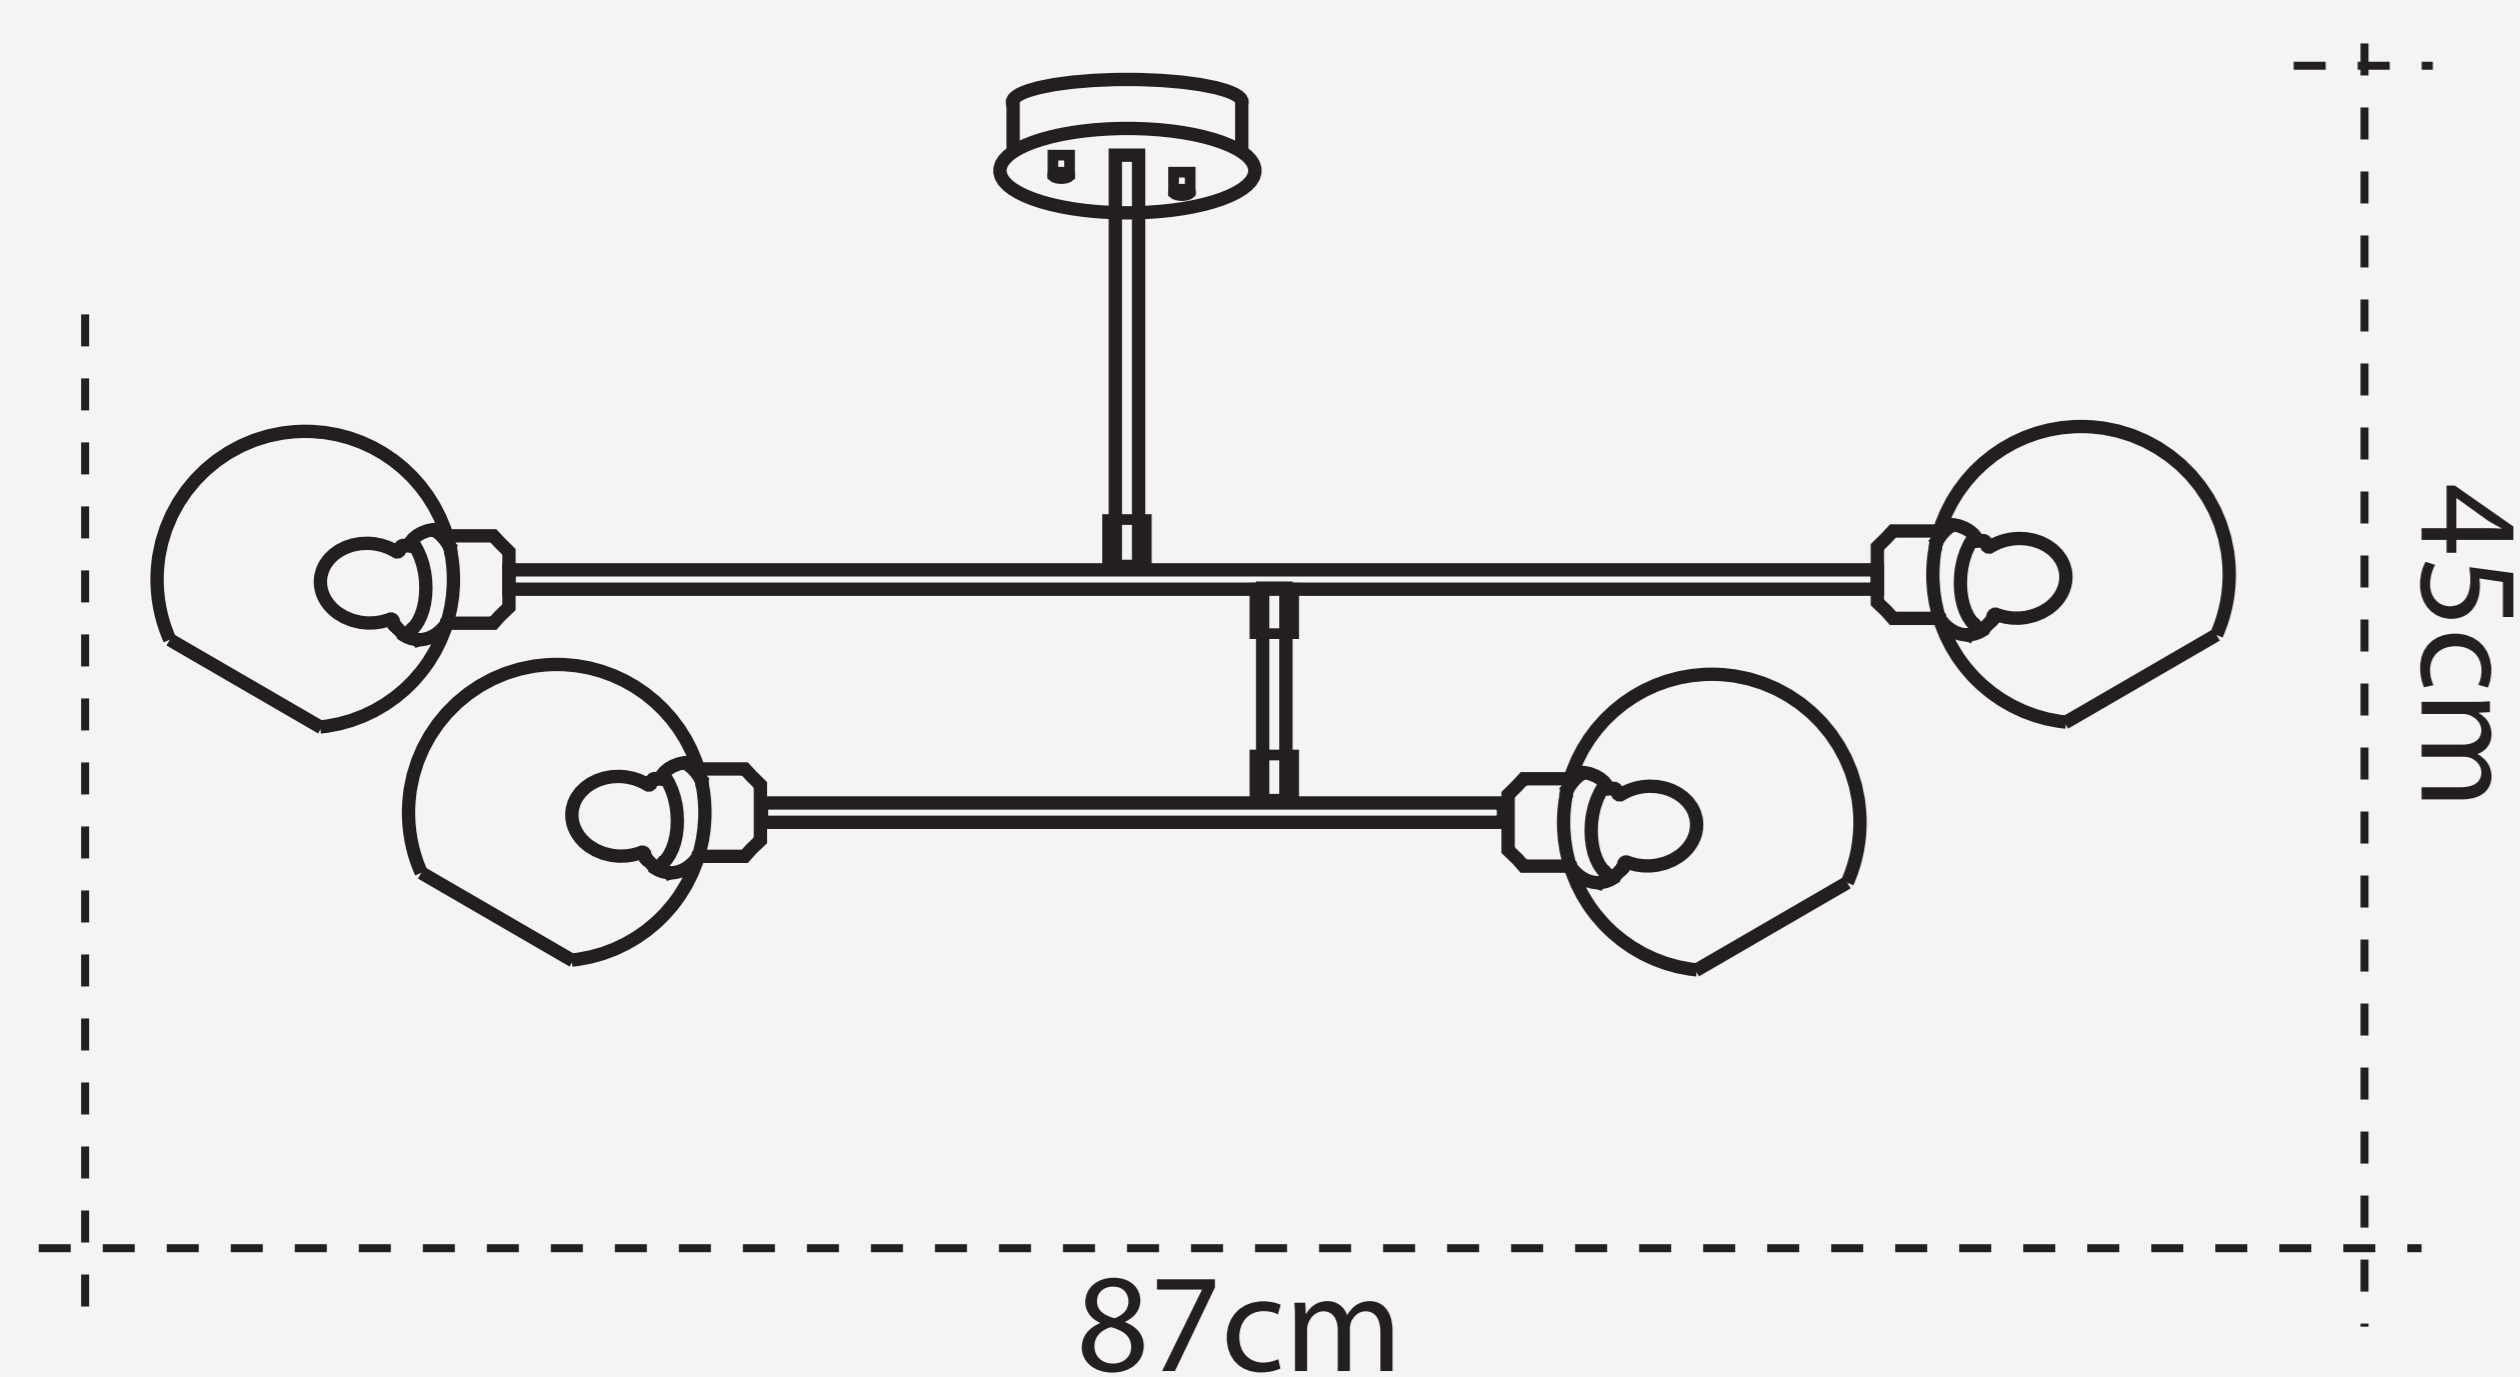

GIA CHANDELIER

L O D A M E R

GIA CHANDELIER

L O D A M E R

Power source :	AC
Finish :	Iron
Material (s) :	Metal+Glass
Number of light sources :	6
Light source :	LED bulbs
Light Source :	E27/E26
Lighting Area :	10-15square meters
Switch Type :	Knob switch
Voltage :	110~240 V
Glass Color :	Clear/Amber/Smoky Gray
Is Dimmable :	No
CRI :	80-90
Color Temperature :	3000k
Weight :	10kg
Size :	D70xH45cm ; D87xH45cm ; D120xH60cm