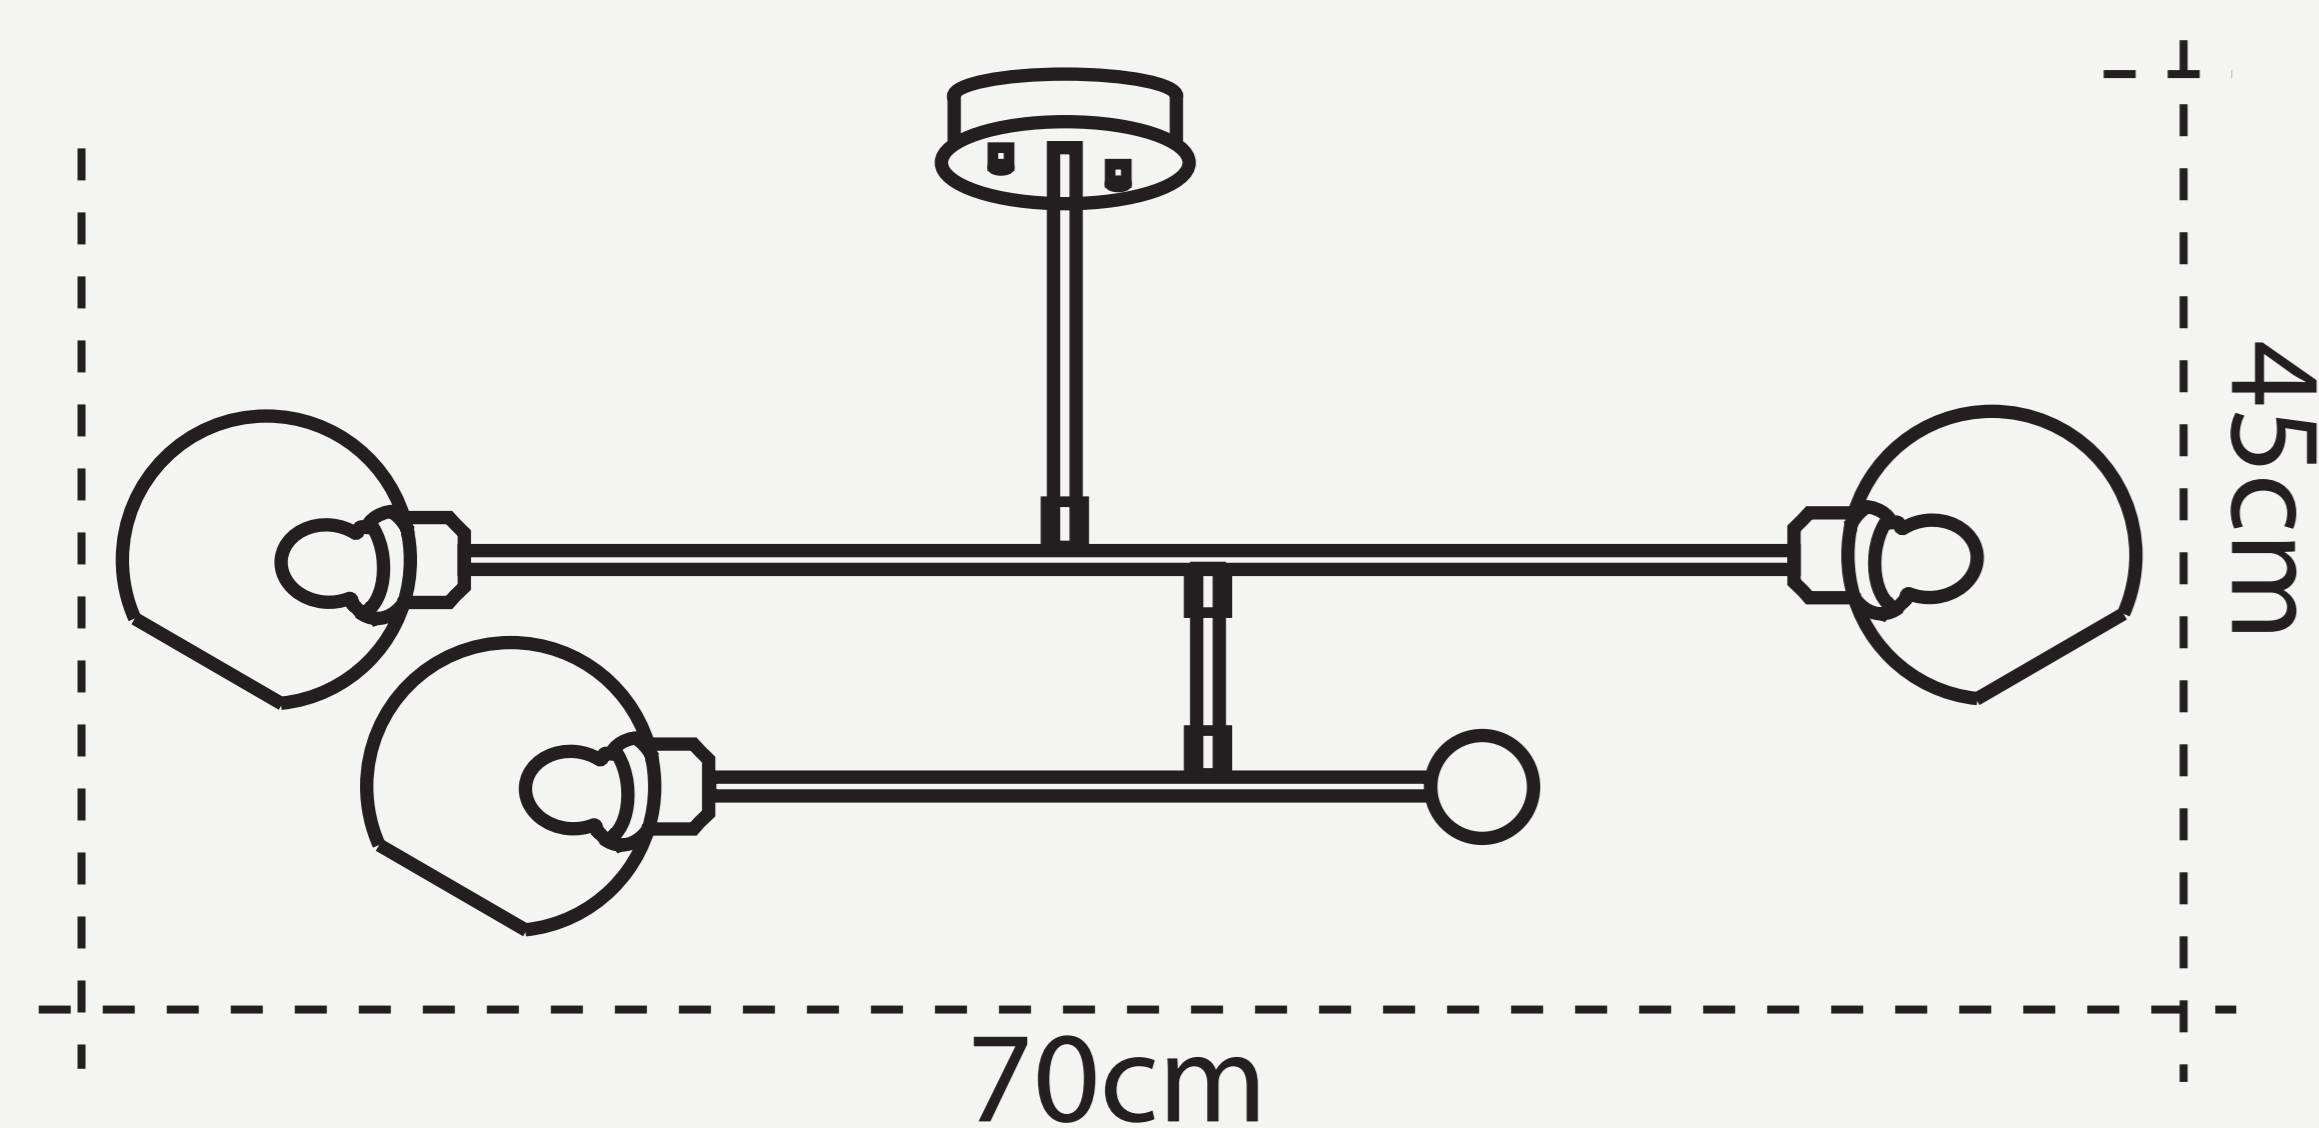

GIA CHANDELIER

L O D A M E R

GIA CHANDELIER

L O D A M E R

Power source :	AC
Finish :	Iron
Material (s) :	Metal+Glass
Number of light sources :	6
Light source :	LED bulbs
Light Source :	E27/E26
Lighting Area :	10-15square meters
Switch Type :	Knob switch
Voltage :	110~240 V
Glass Color :	Clear/Amber/Smoky Gray
Is Dimmable :	No
CRI :	80-90
Color Temperature :	3000k
Weight :	10kg
Size :	D70xH45cm ; D87xH45cm ; D120xH60cm