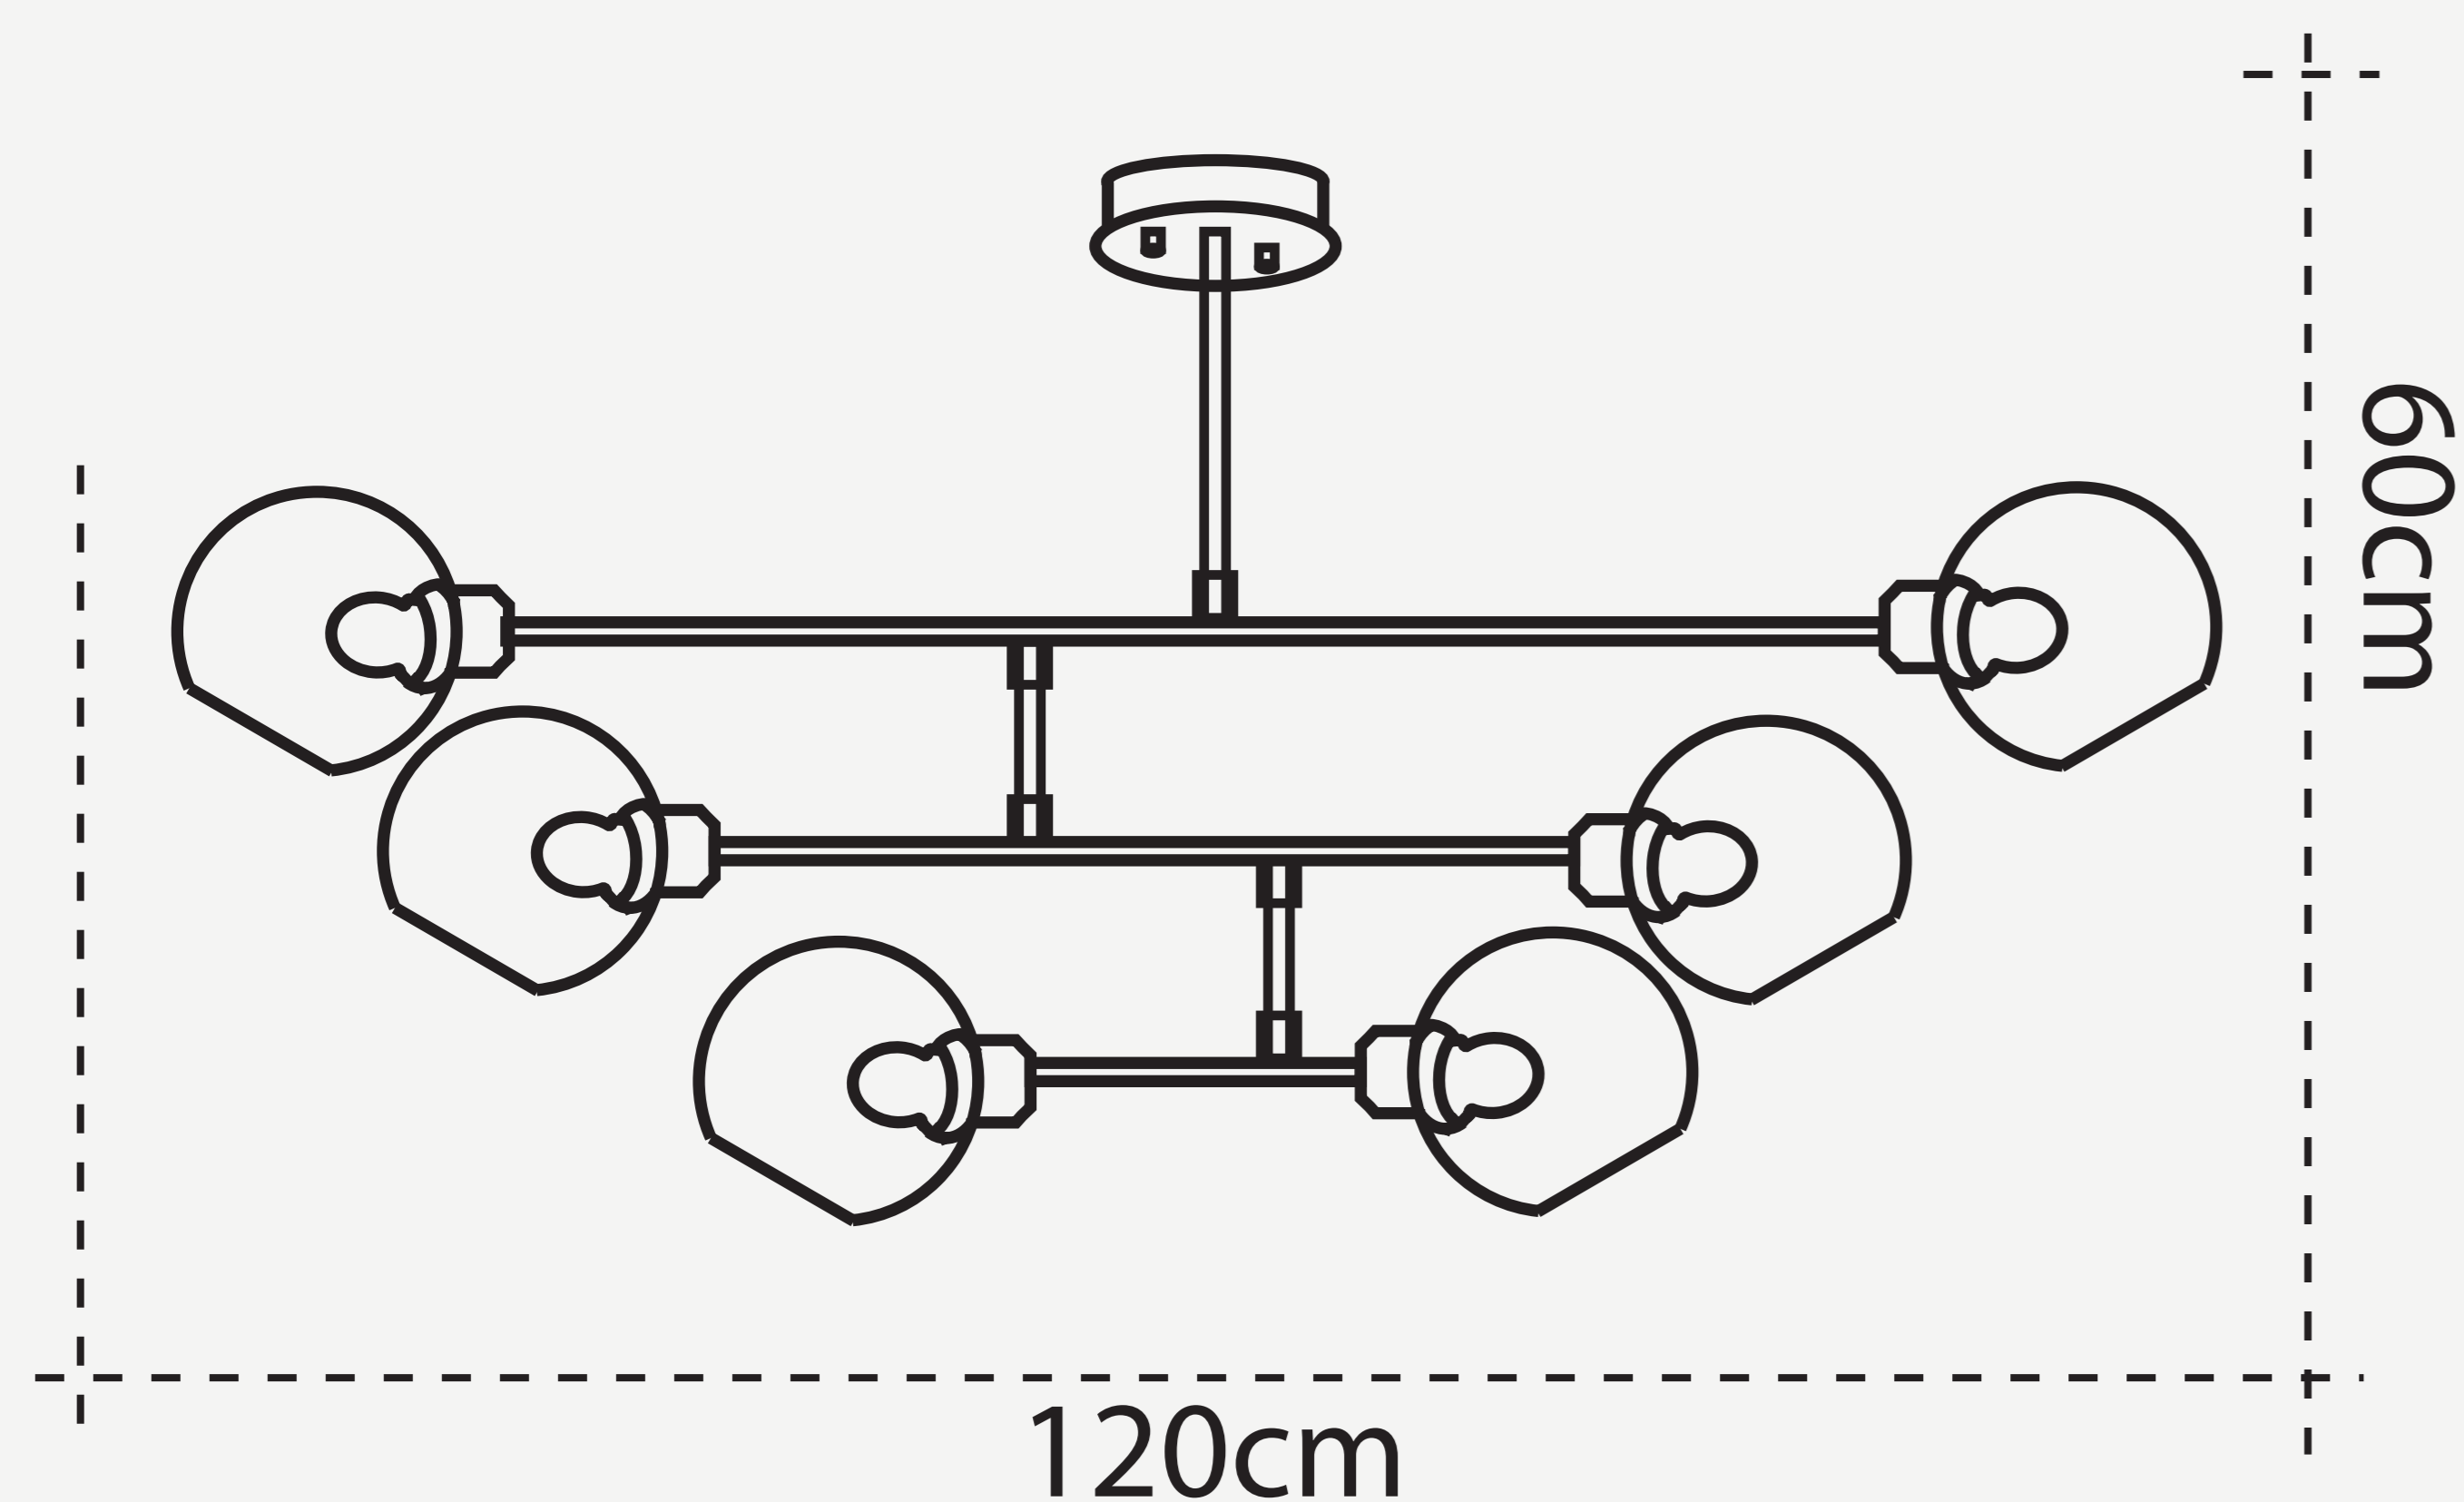

GIA CHANDELIER

L O D A M E R

GIA CHANDELIER

L O D A M E R

Power source :	AC
Finish :	Iron
Material (s) :	Metal+Glass
Number of light sources :	6
Light source :	LED bulbs
Light Source :	E27/E26
Lighting Area :	10-15square meters
Switch Type :	Knob switch
Voltage :	110~240 V
Glass Color :	Clear/Amber/Smoky Gray
Is Dimmable :	No
CRI :	80-90
Color Temperature :	3000k
Weight :	10kg
Size :	D70xH45cm ; D87xH45cm ; D120xH60cm