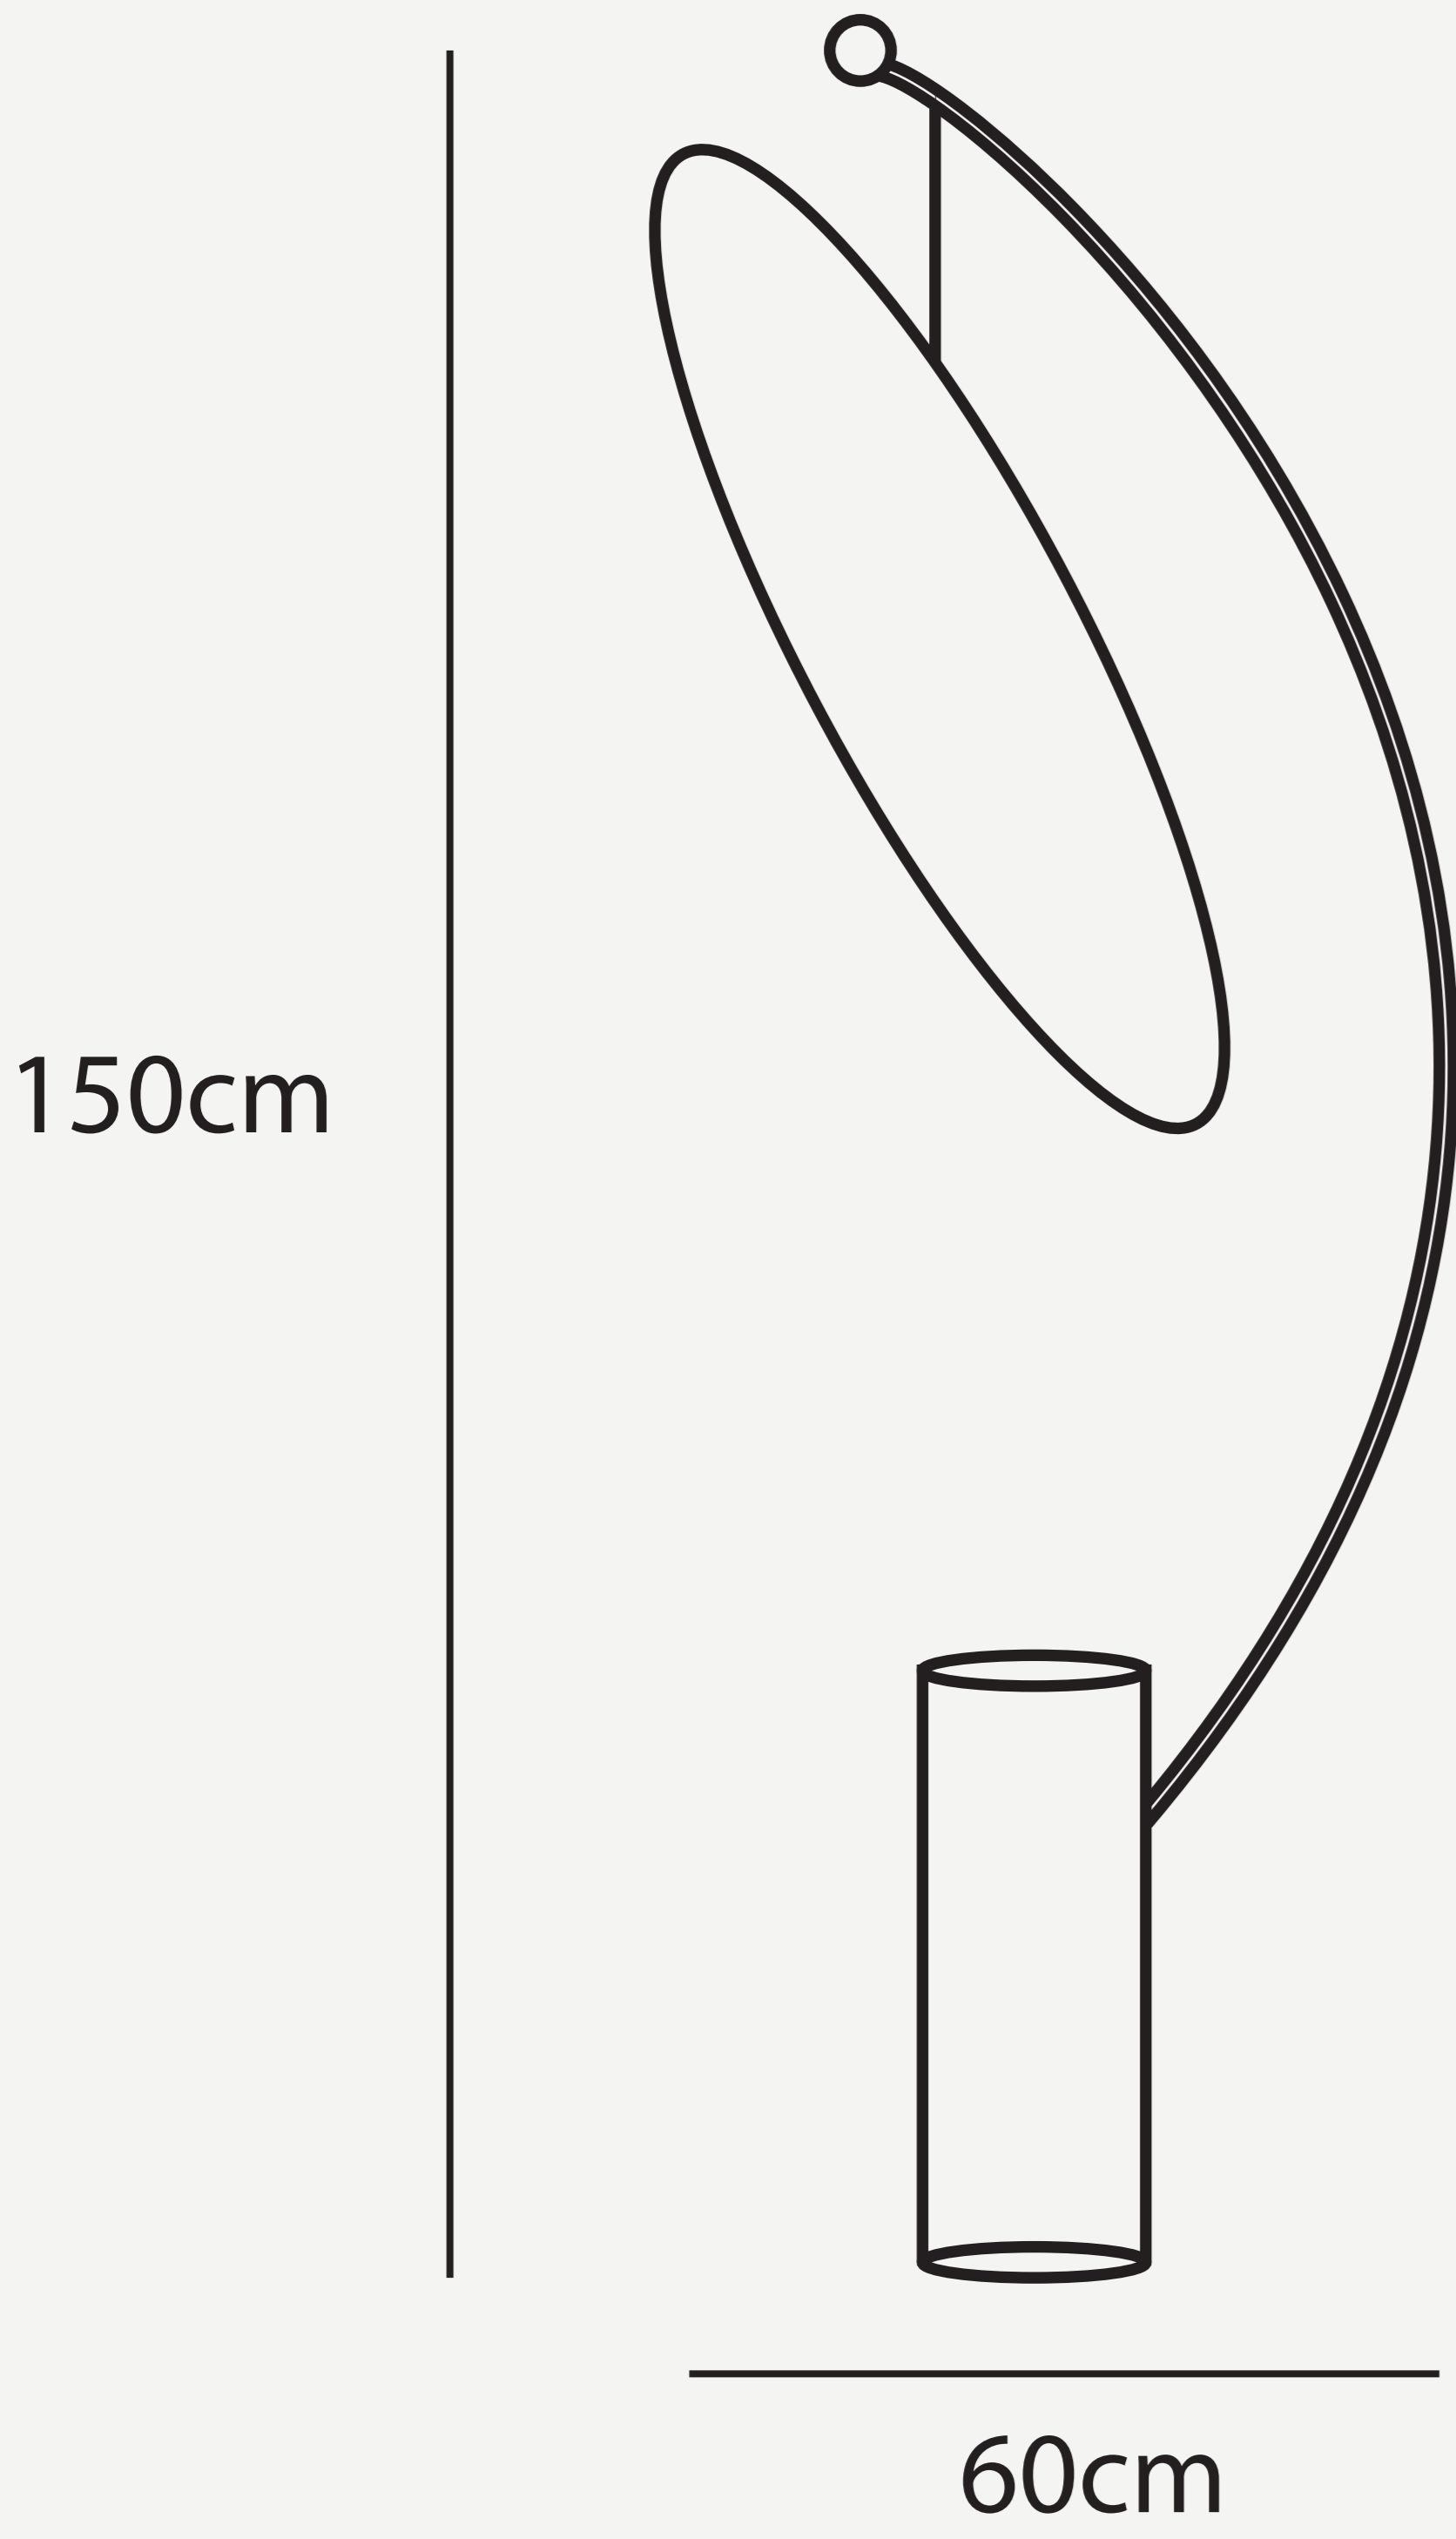

**GENEVA FLOOR LAMP**

**L O D A M E R**

# GENEVA FLOOR LAMP

# L O D A M E R

Power source :	AC
Material (s) :	Metal
Body Material :	Iron
Finish :	Iron
Power :	21-30 W
Shade type :	Shadeless
Lampshade Color :	Warm light / No bulb / White light
Switch type :	Button Switch
Number of light sources :	1
Light source :	LED bulbs
Lighting Area :	10-15square meters
Voltage :	90~260V
Is Dimmable :	No
Size :	D60cmxH150cm