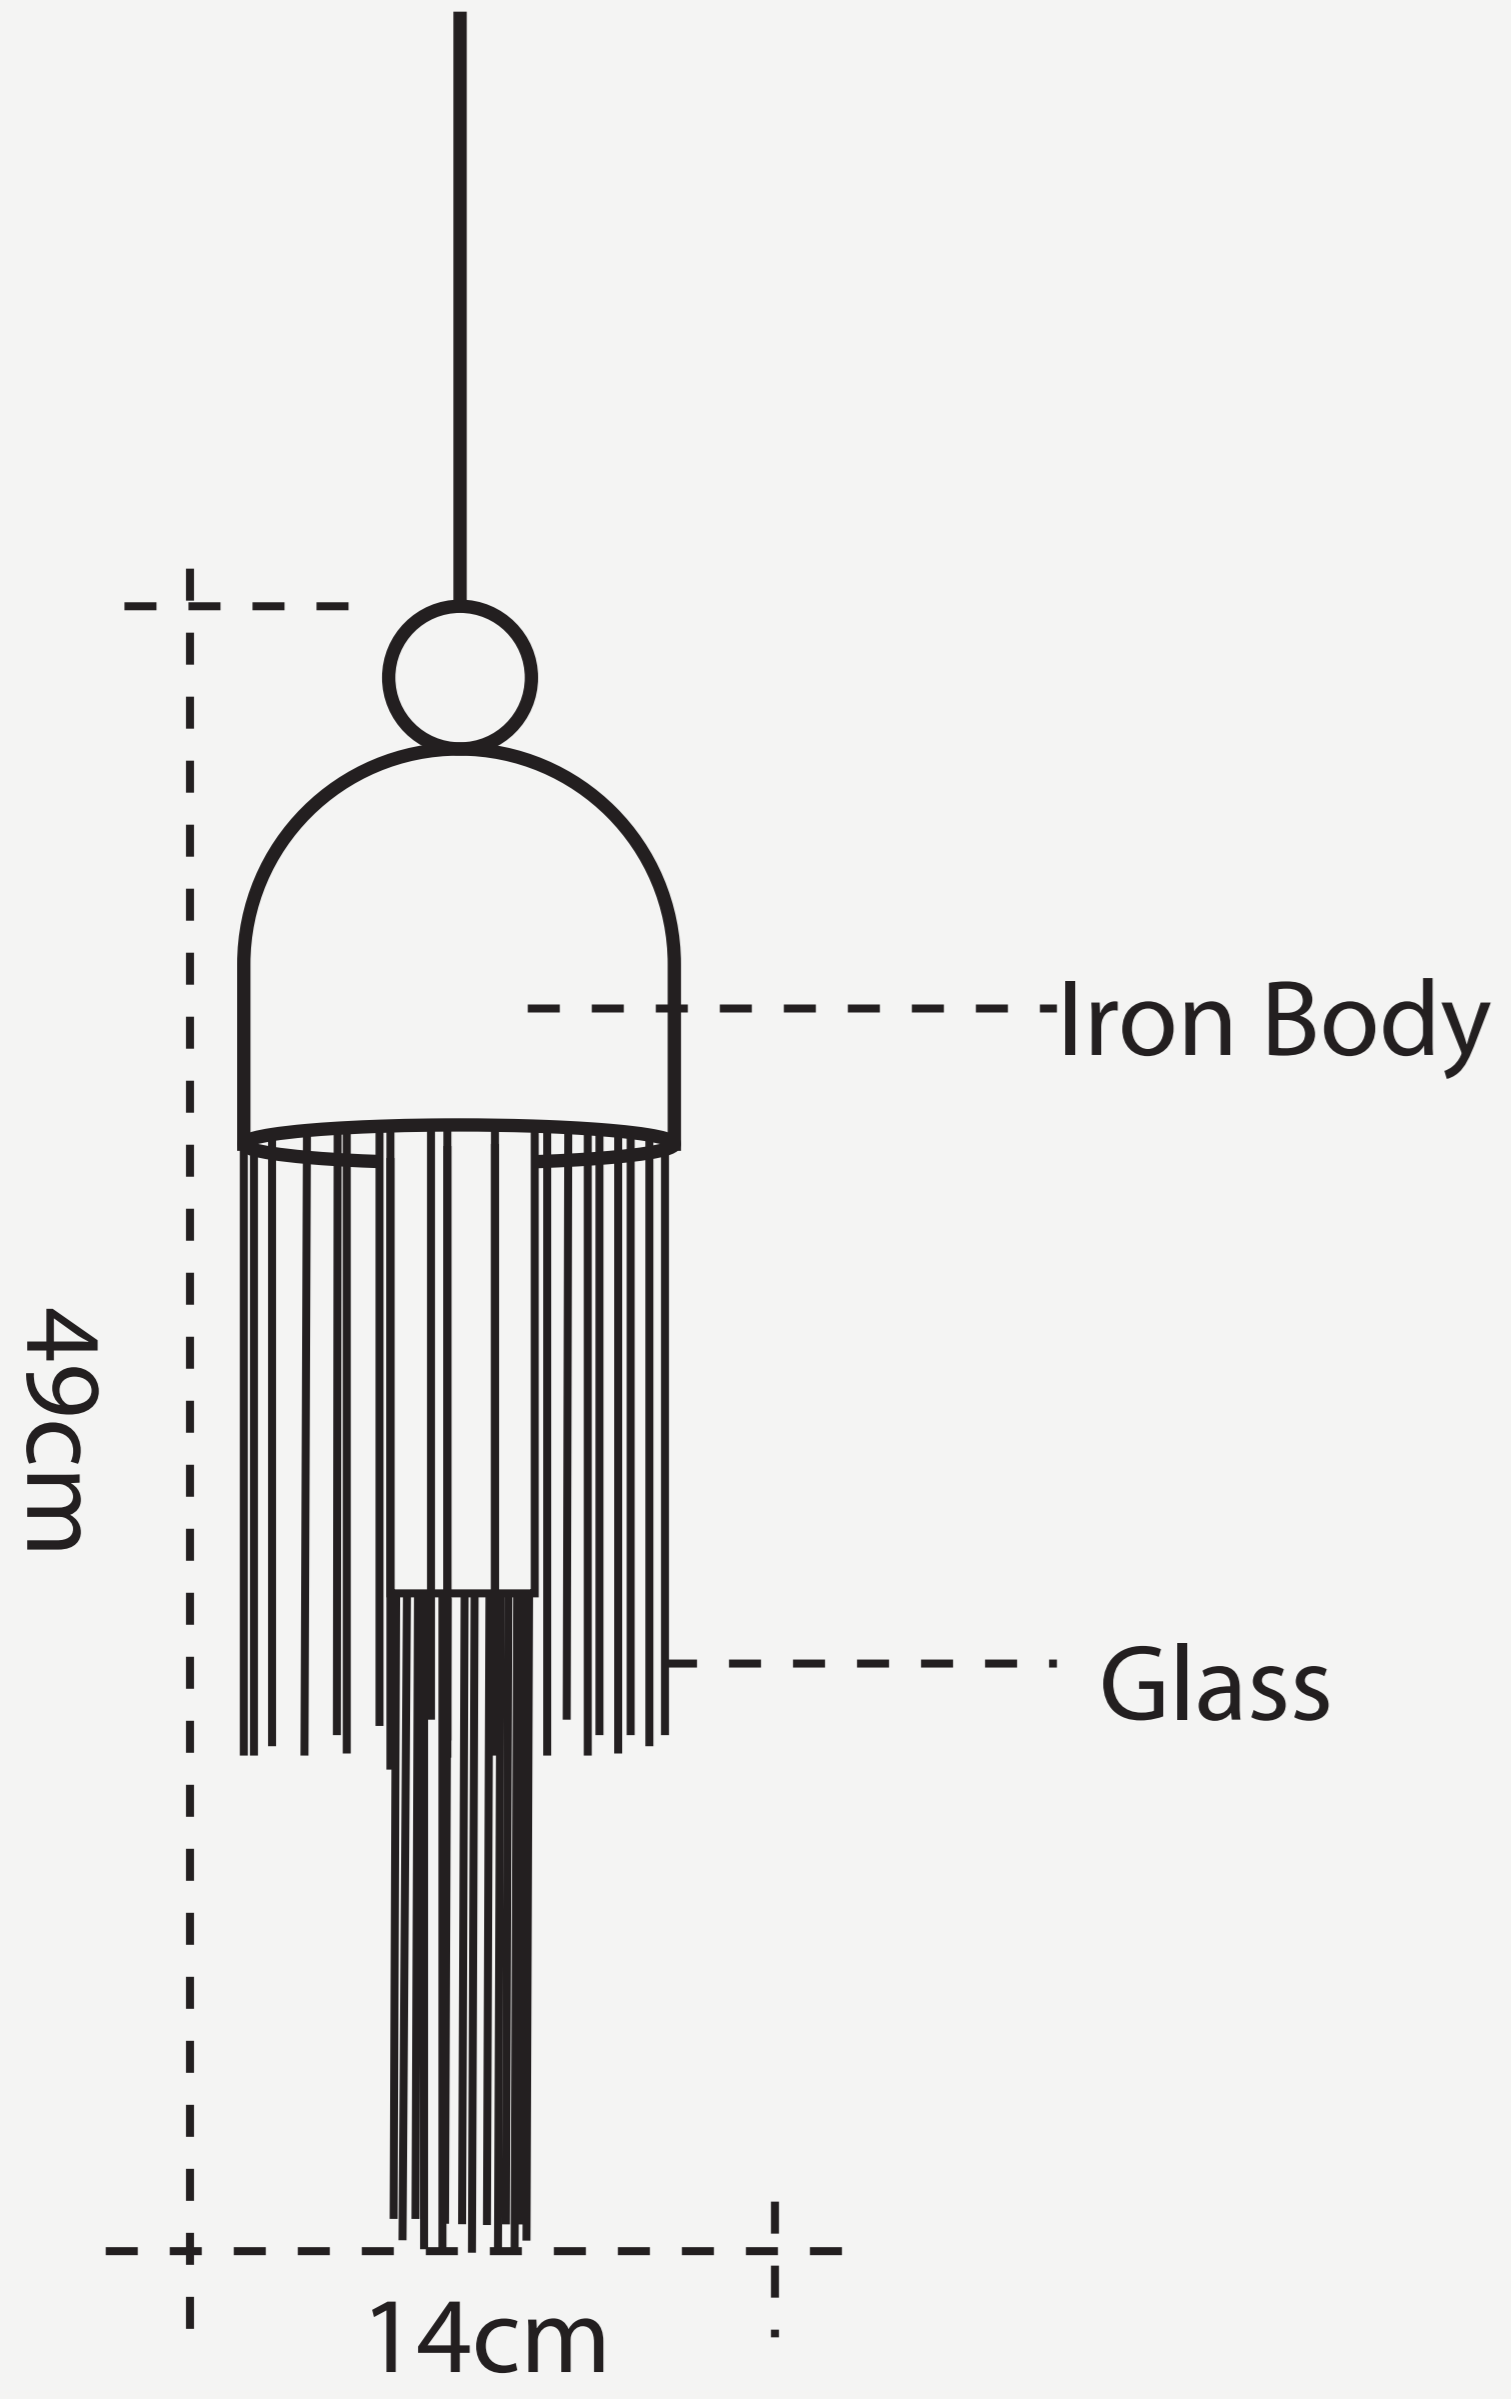

**FRINGED GLASS PENDANT  
LAMP**

**L O D A M E R**

# FRINGED GLASS PENDANT LAMP

# L O D A M E R

**Power source :** AC  
**Finish :** Iron  
**Material (s) :** Metal+Glass  
**Body Style :** Style A / Style B / Style C  
**Number of light sources :** 1  
**Light source :** LED bulbs  
**Lighting Area :** 5-10square meters  
**Voltage :** 110~240 V  
**Is Dimmable :** No  
**Cord :** 150cm (Customable)  
**Size :** D14cmxH49cm