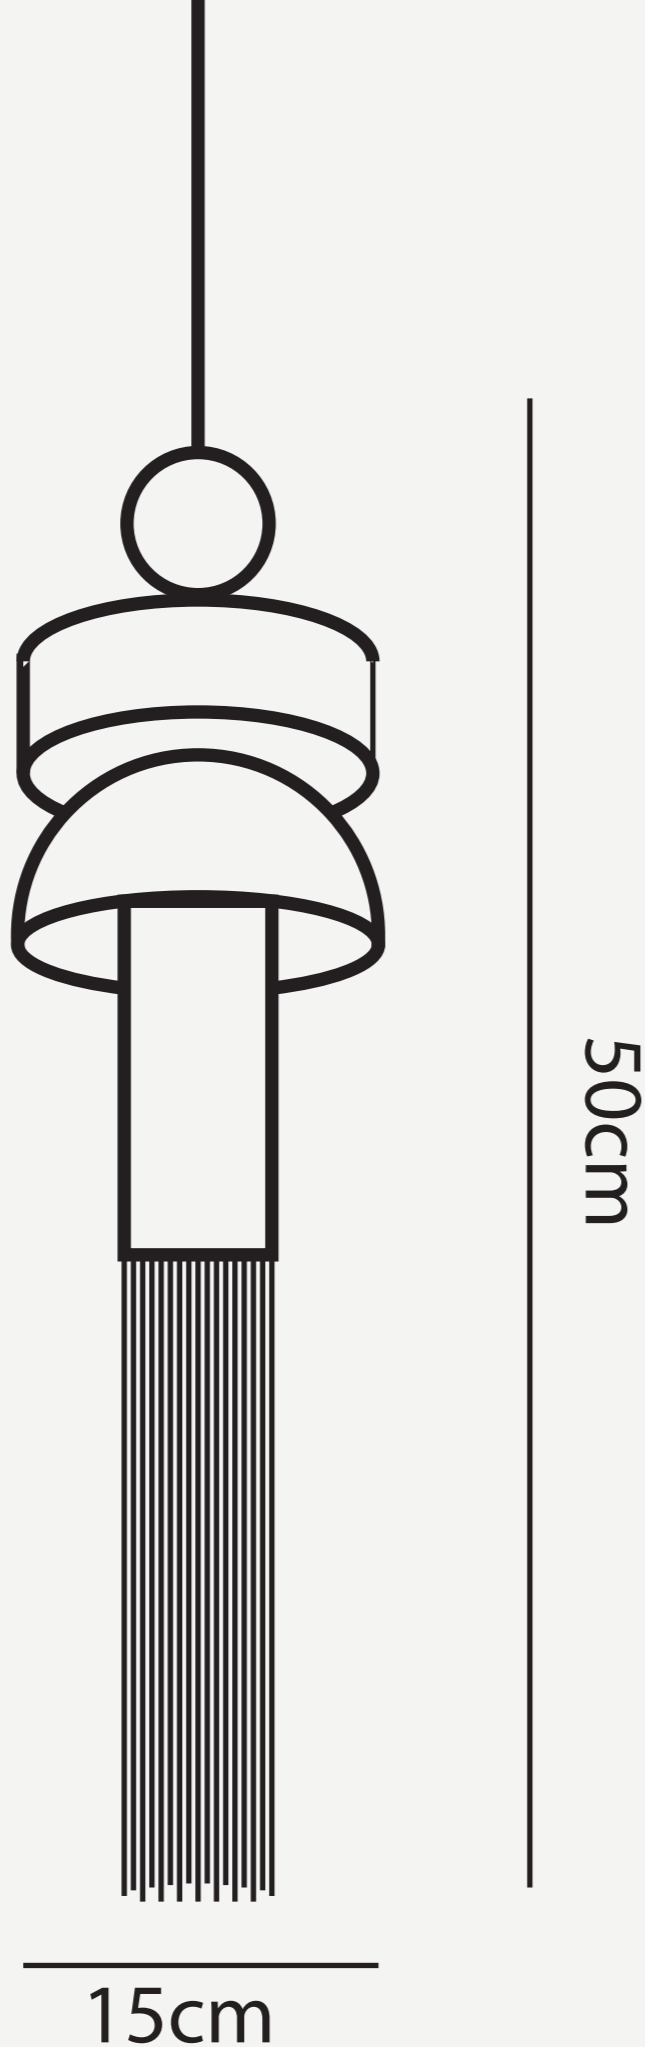

**FRINGED GLASS PENDANT  
LAMP**

**L O D A M E R**

# FRINGED GLASS PENDANT LAMP

# L O D A M E R

**Power source :** AC  
**Finish :** Iron  
**Material (s) :** Metal+Glass  
**Body Style :** Style A / Style B / Style C  
**Number of light sources :** 1  
**Light source :** LED bulbs  
**Lighting Area :** 5-10square meters  
**Voltage :** 110~240 V  
**Is Dimmable :** No  
**Cord :** 150cm (Customable)  
**Size :** D14cmxH49cm