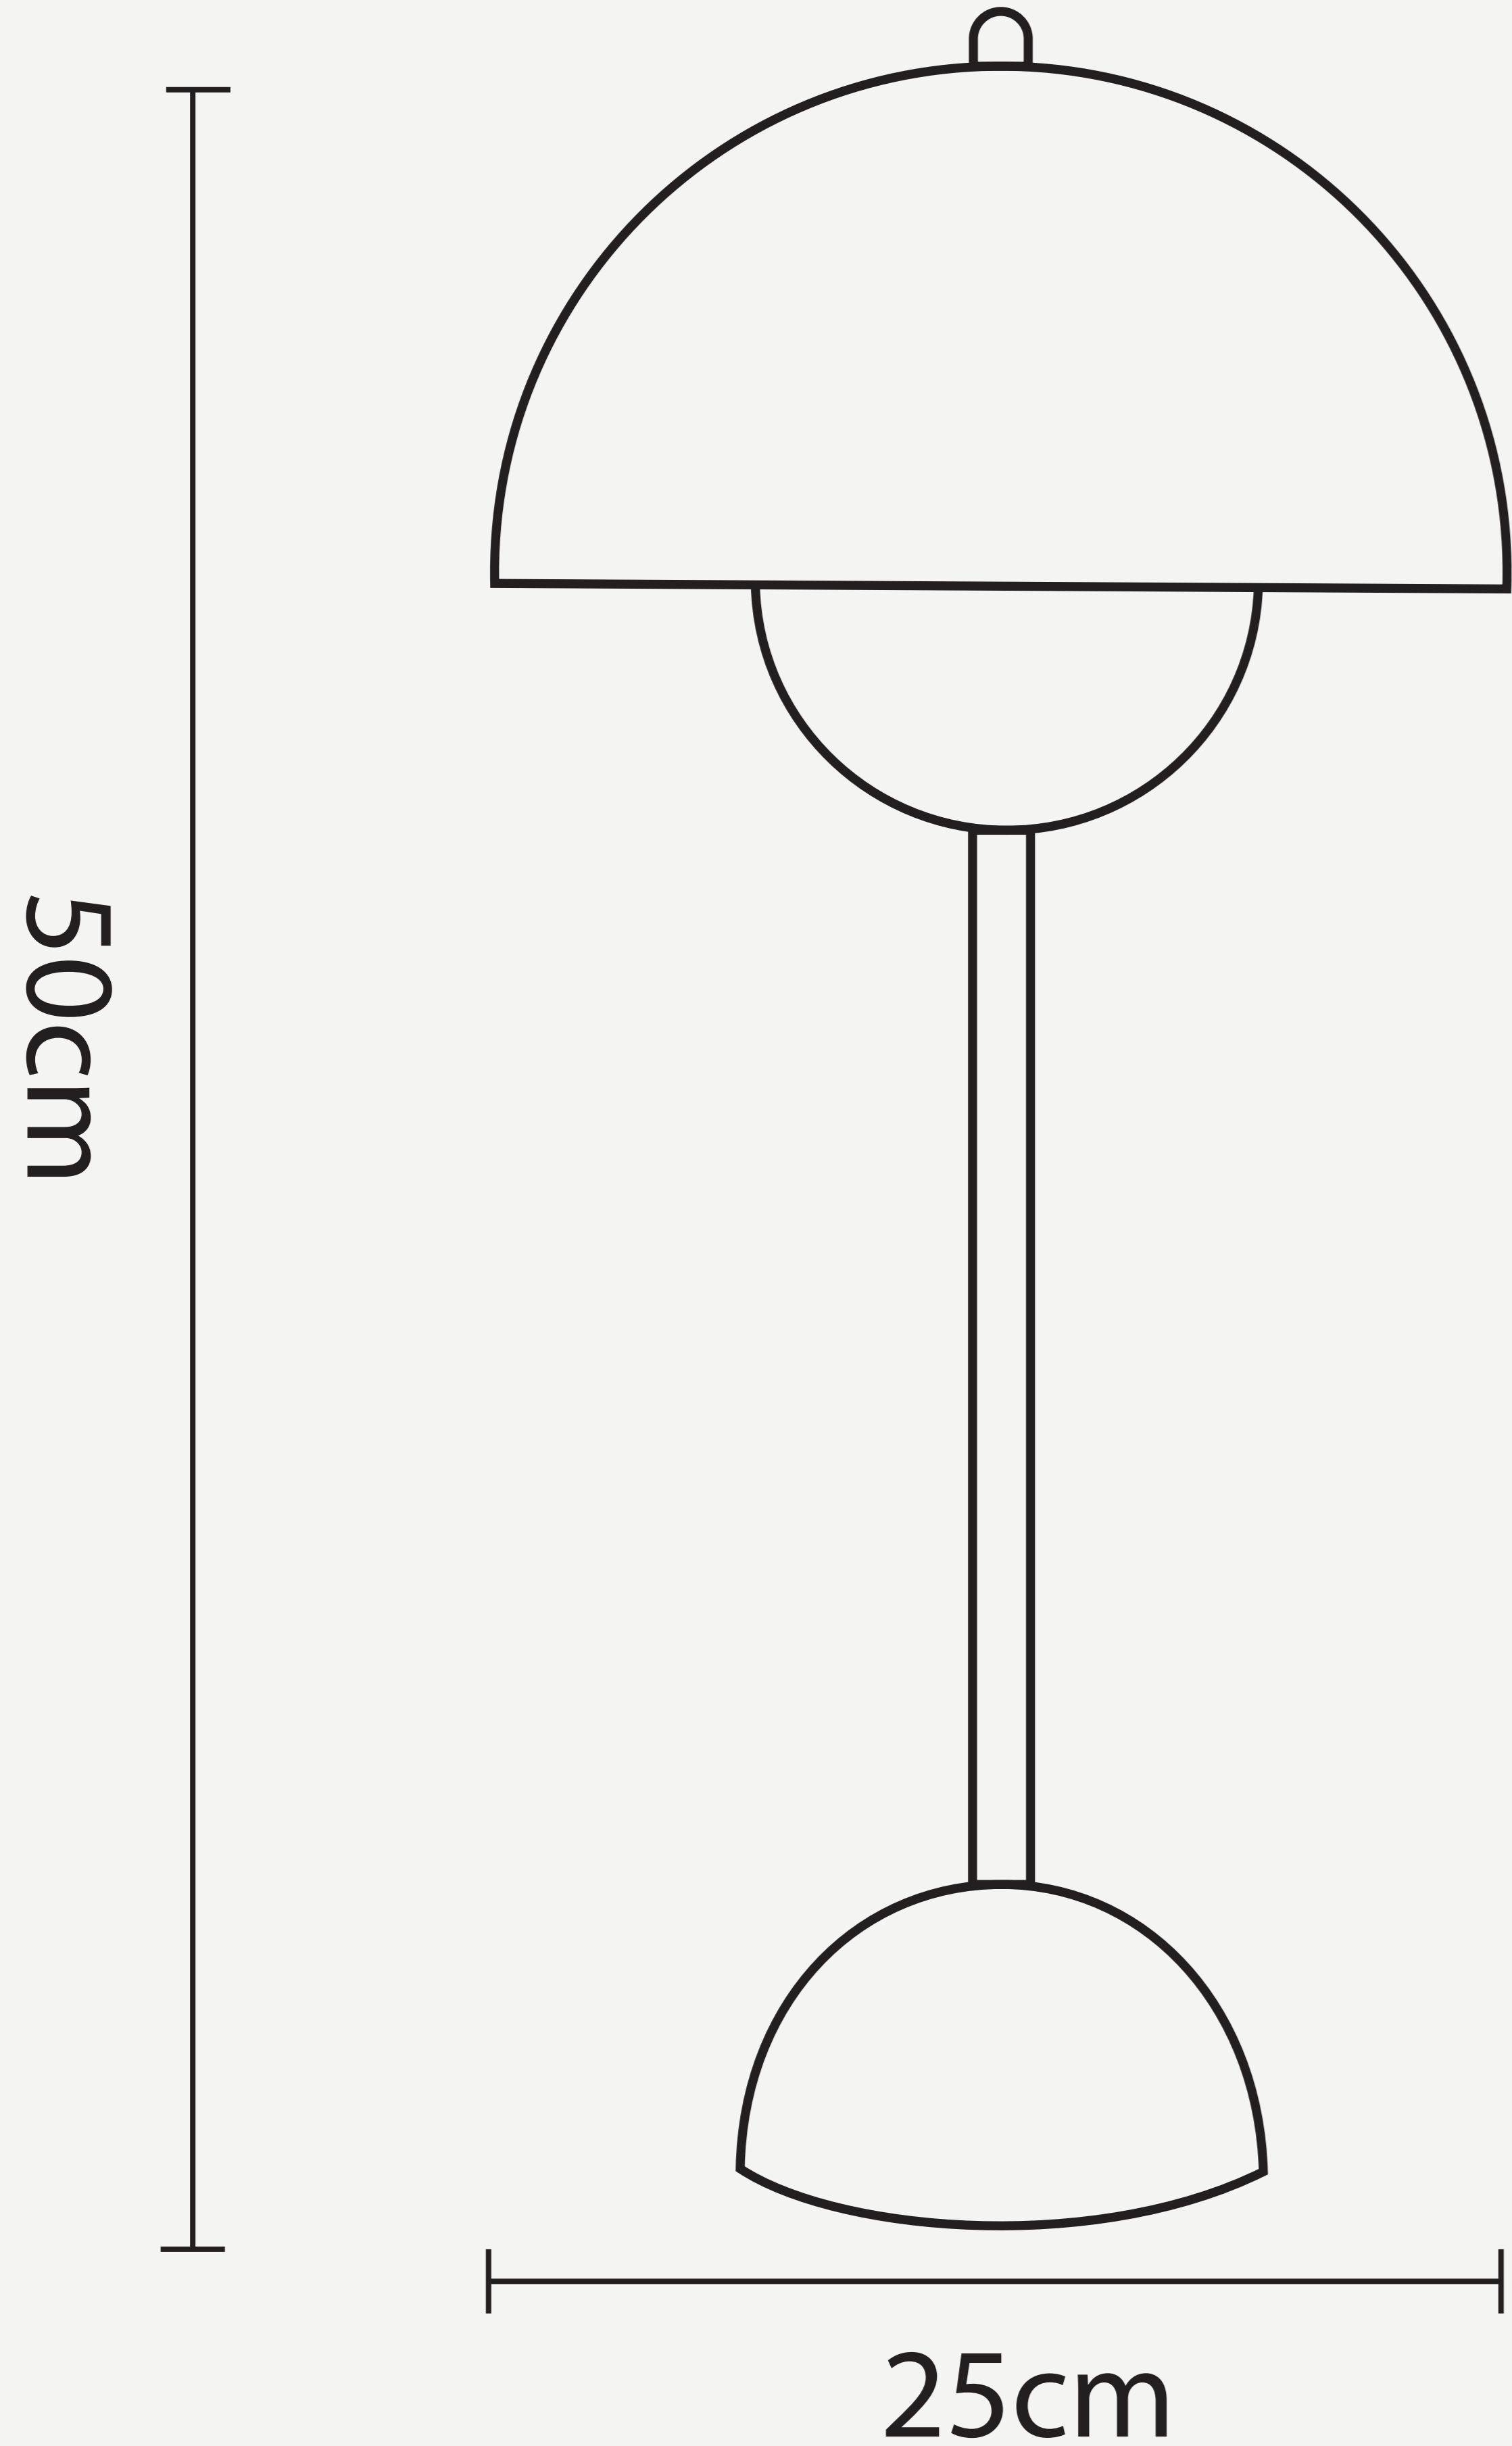

**FLOWERPOT LAMP BY
VERNER PANTON**

L O D A M E R

**FLOWERPOT LAMP BY
VERNER PANTON**

L O D A M E R

Switch type : Knob switch
Finish : Iron
Shade type : Iron
Material (s) : Metal
Body Material : Iron
Light source : LED bulbs
Voltage : 90-260V
Power source : AC
Color: White, Red, Green,
Pink, Yellow & Gold