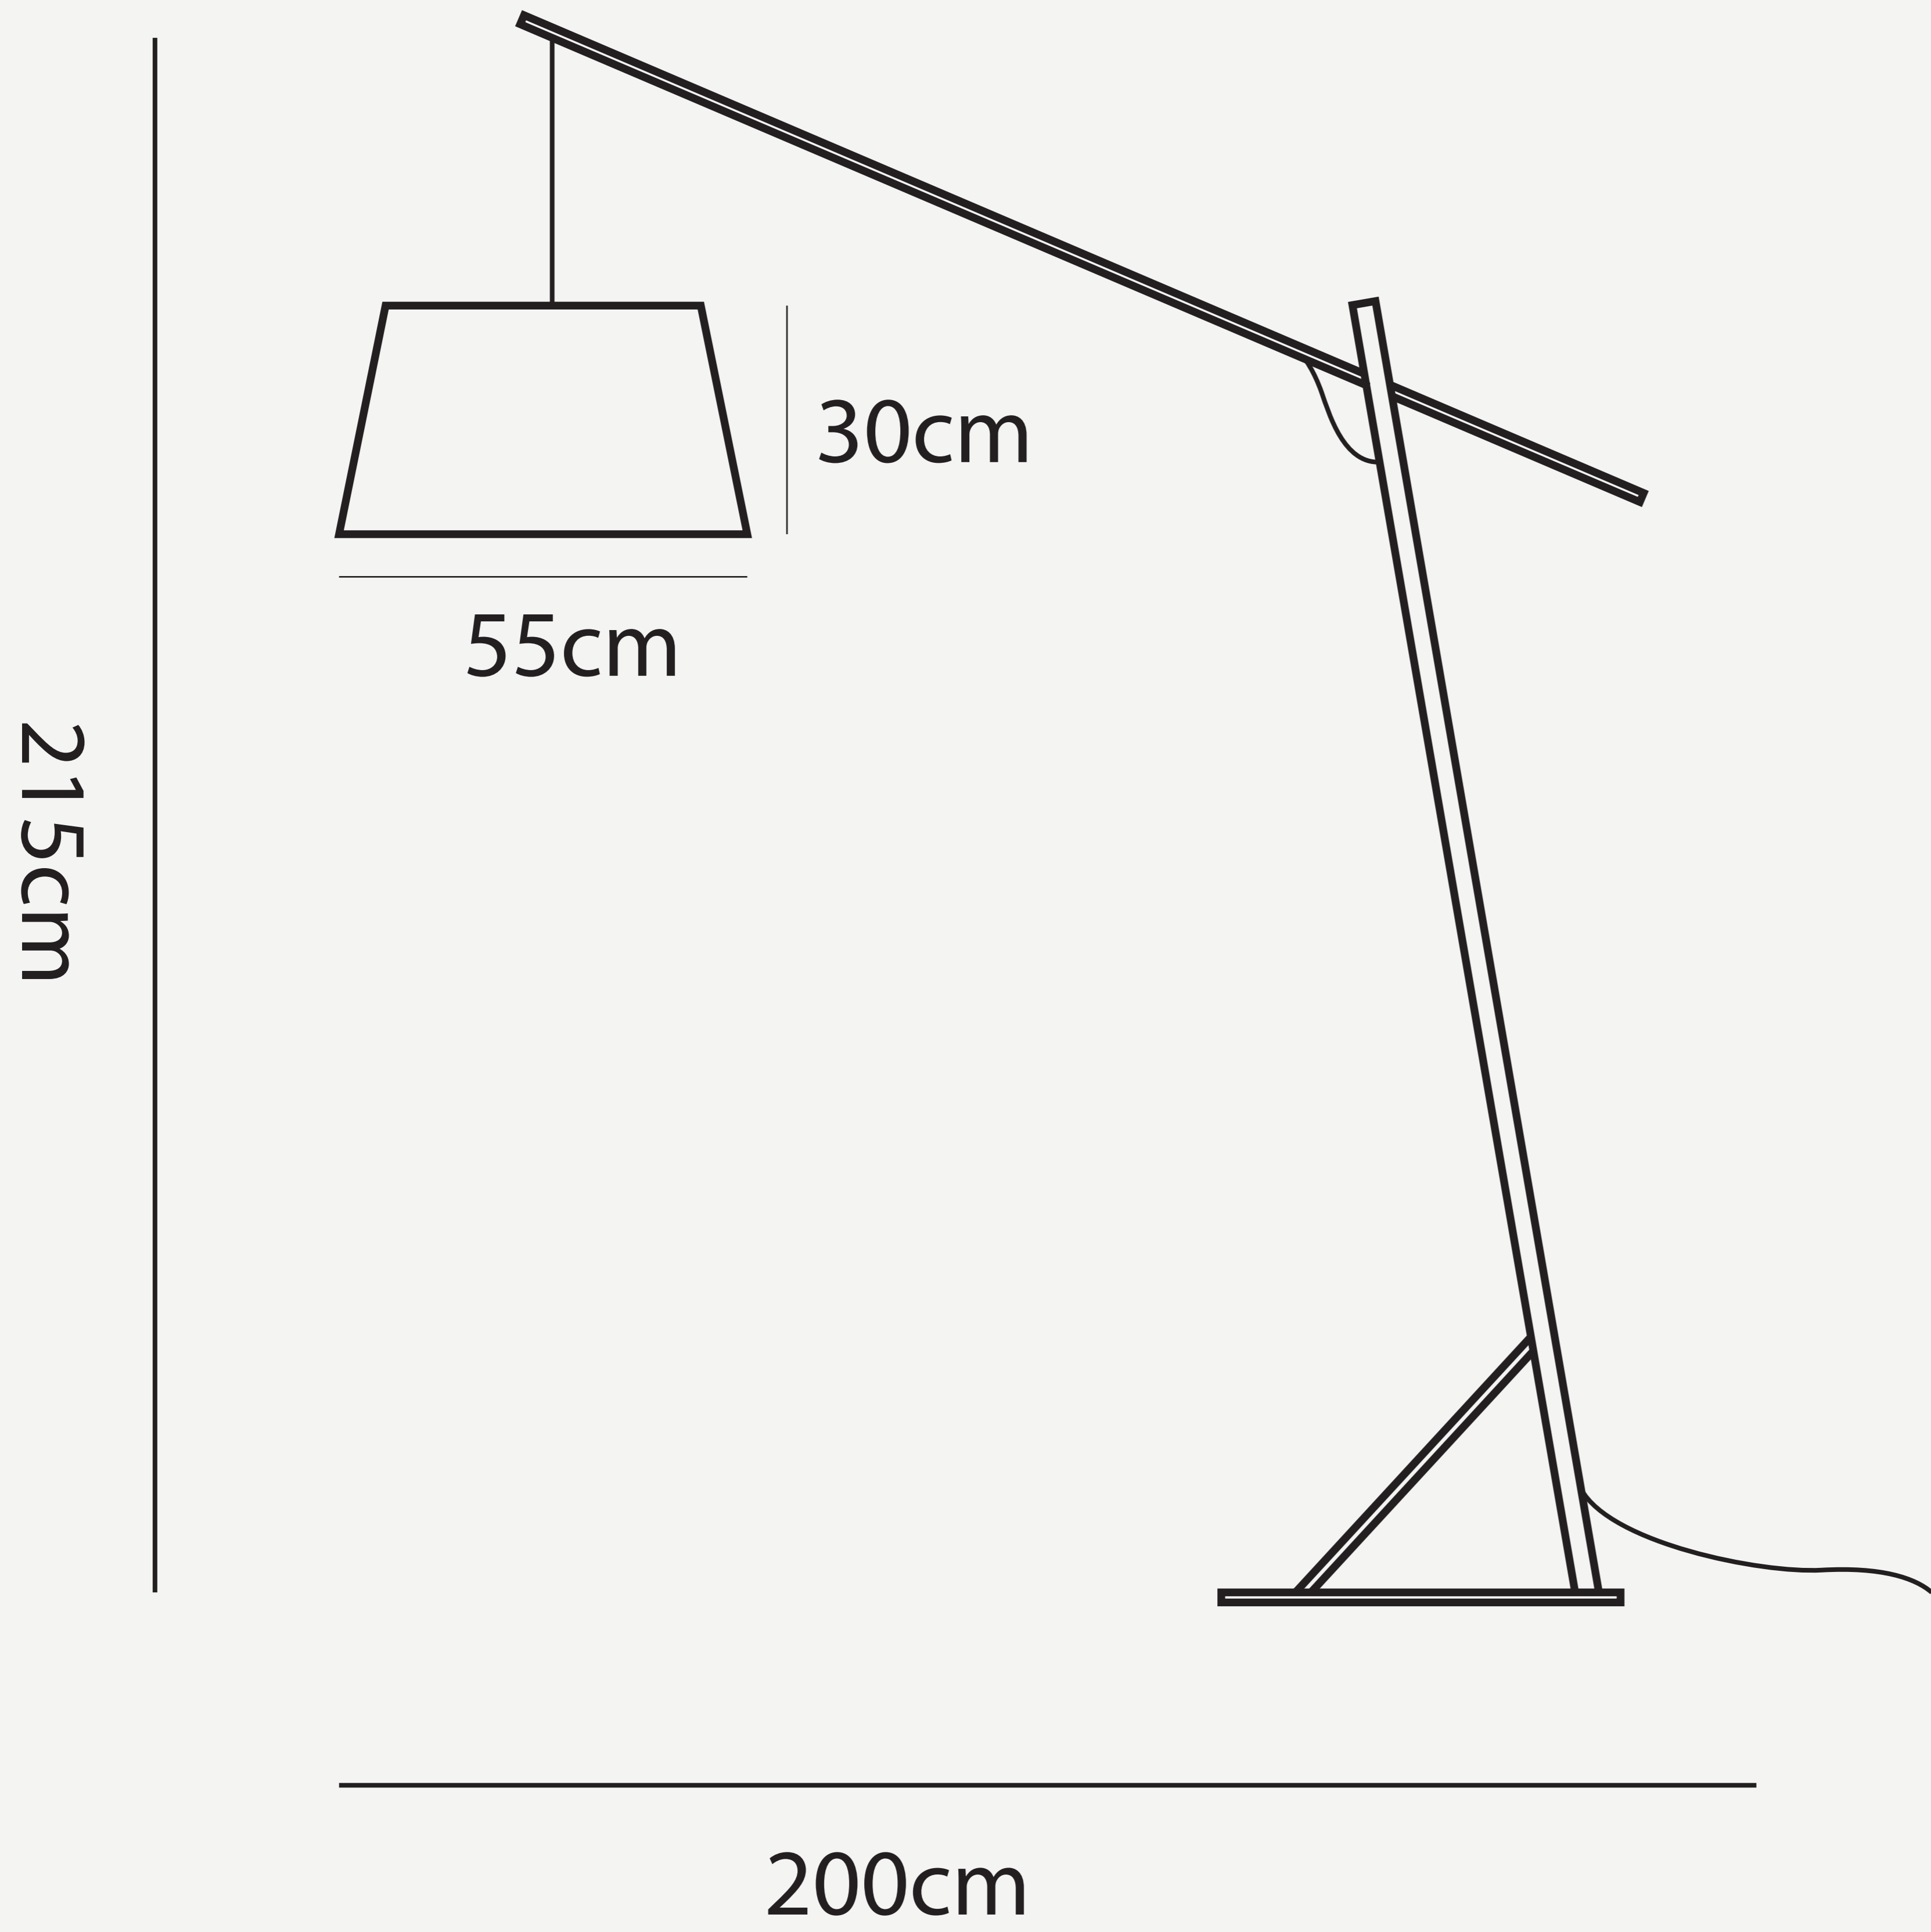

FISHING ROD LAMP

L O D A M E R

FISHING ROD LAMP

L O D A M E R

- Power source : AC
- Body Material : Iron+Wood
- Finish : Iron
- Power : 31-40 W
- Lampshade Color : White / Black
- Switch type : Button Switch
- Number of light sources : 1
- Light source : LED bulbs
- Light source : E14
- Lighting Area : 10-15square meters
- Voltage : 90~260V
- Is Dimmable : No
- Size : D200cmxH215cm