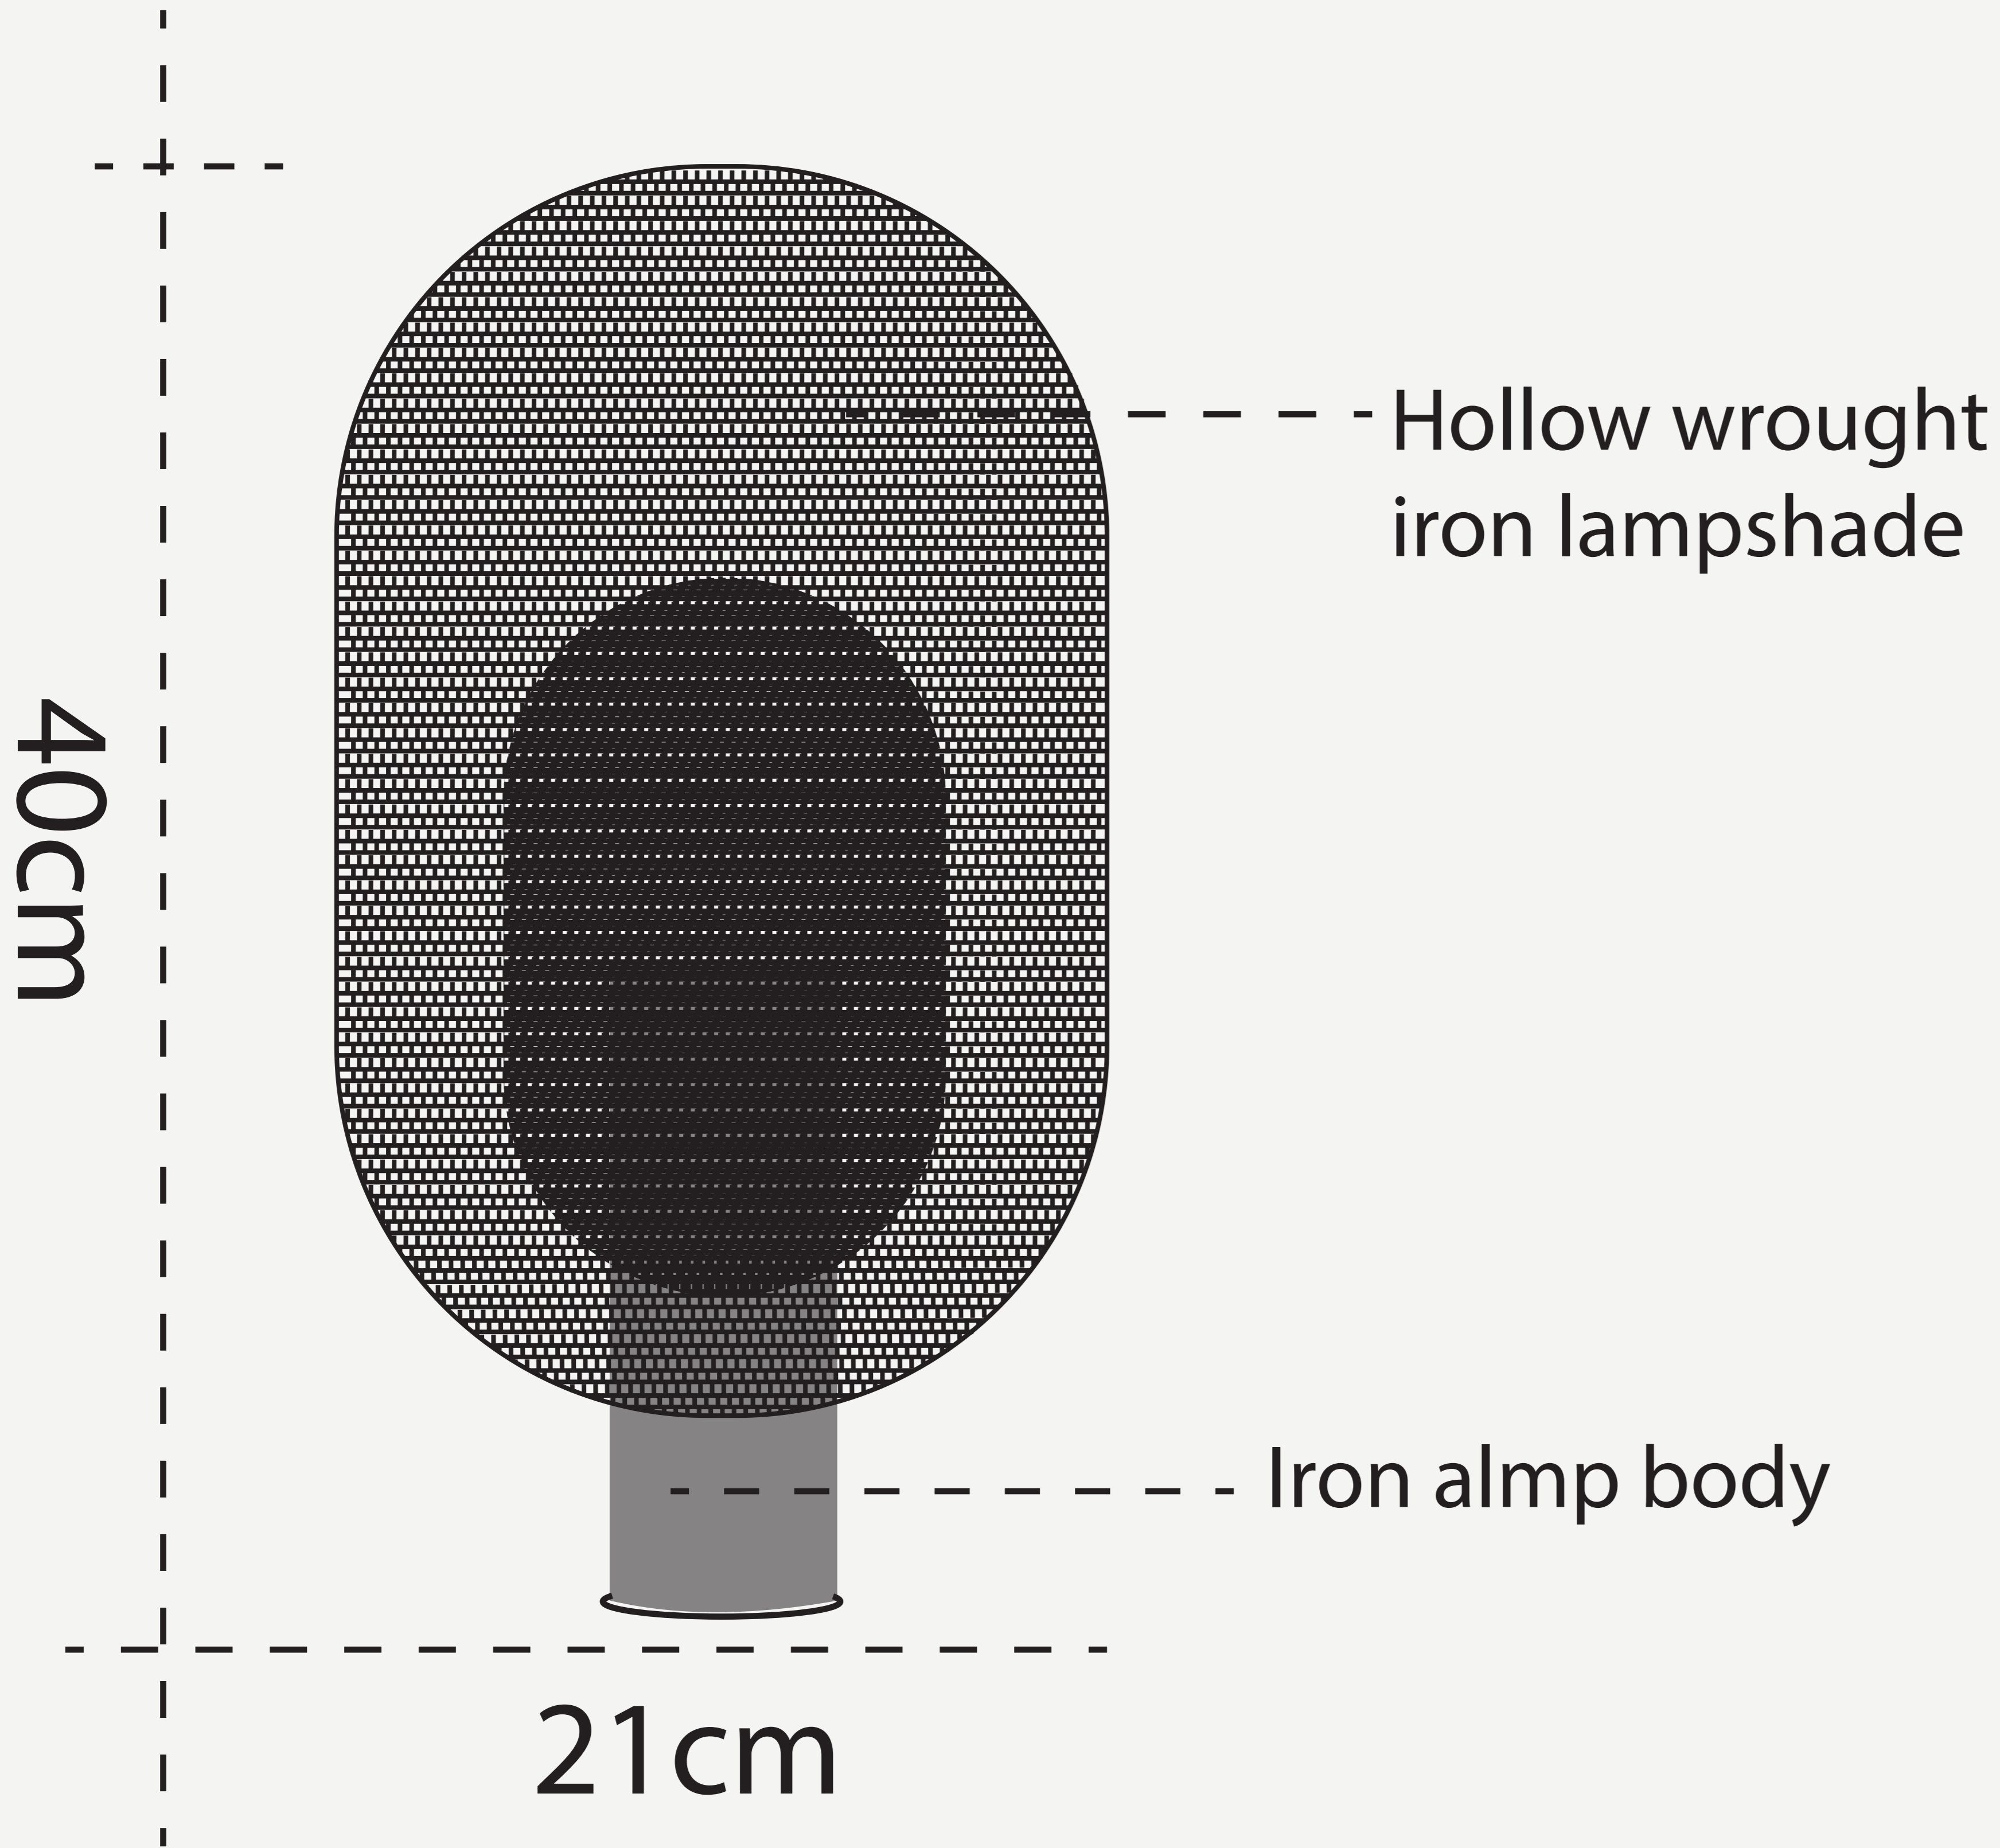

FILTER BY BLUDOT

L O D A M E R

FILTER BY BLUDOT

L O D A M E R

Body material :	Iron
Voltage :	90-260V
Switch type :	Knob switch
Light source :	LED bulbs
Power source :	AC
Shade type :	Iron
Power :	0-5 W
Material (s) :	Metal
Lamp Shade Material:	Hollow wrought iron lampshade