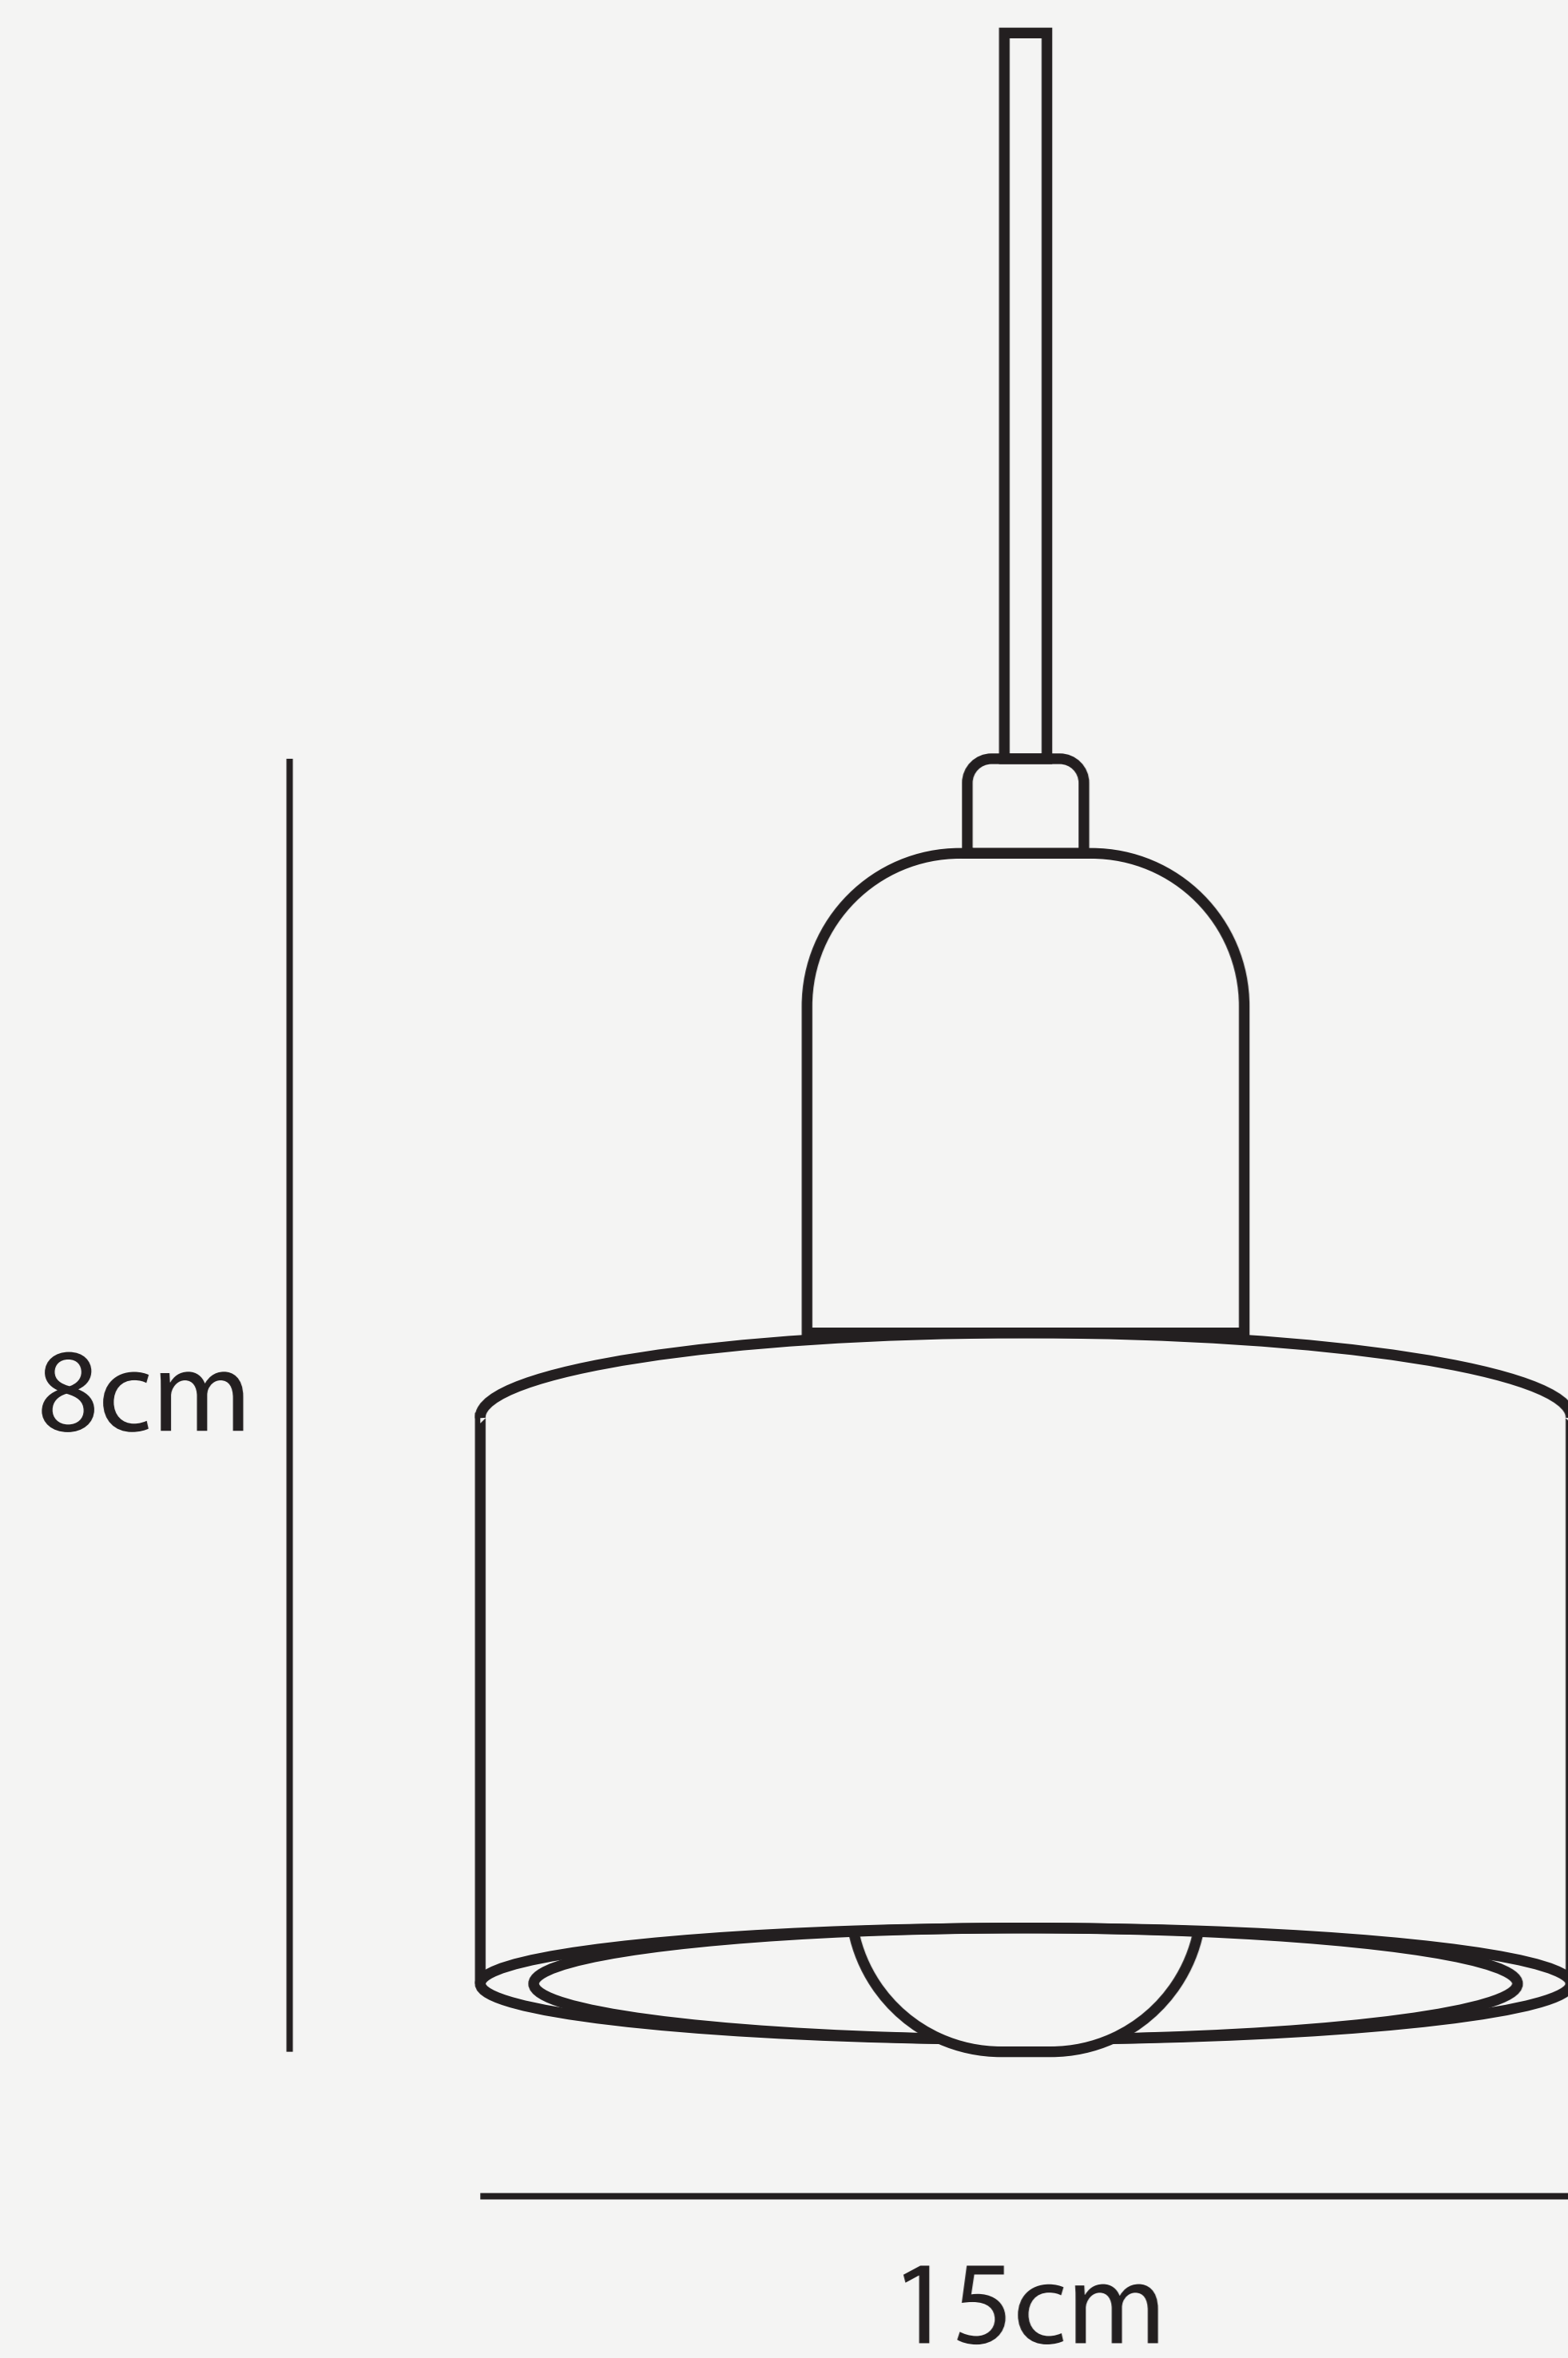

## L O D A M E R

Power source :	AC
Finish :	Iron
Material (s) :	Metal+Marble
Marbel Color :	Blue/White
Number of light sources :	1
Light source :	LED bulbs
Light source :	E27
Lighting Area :	5-10square meters
Voltage :	110~220V
Is Dimmable :	No
Cord :	150cm (Customable)
Size :	D15xH8cm