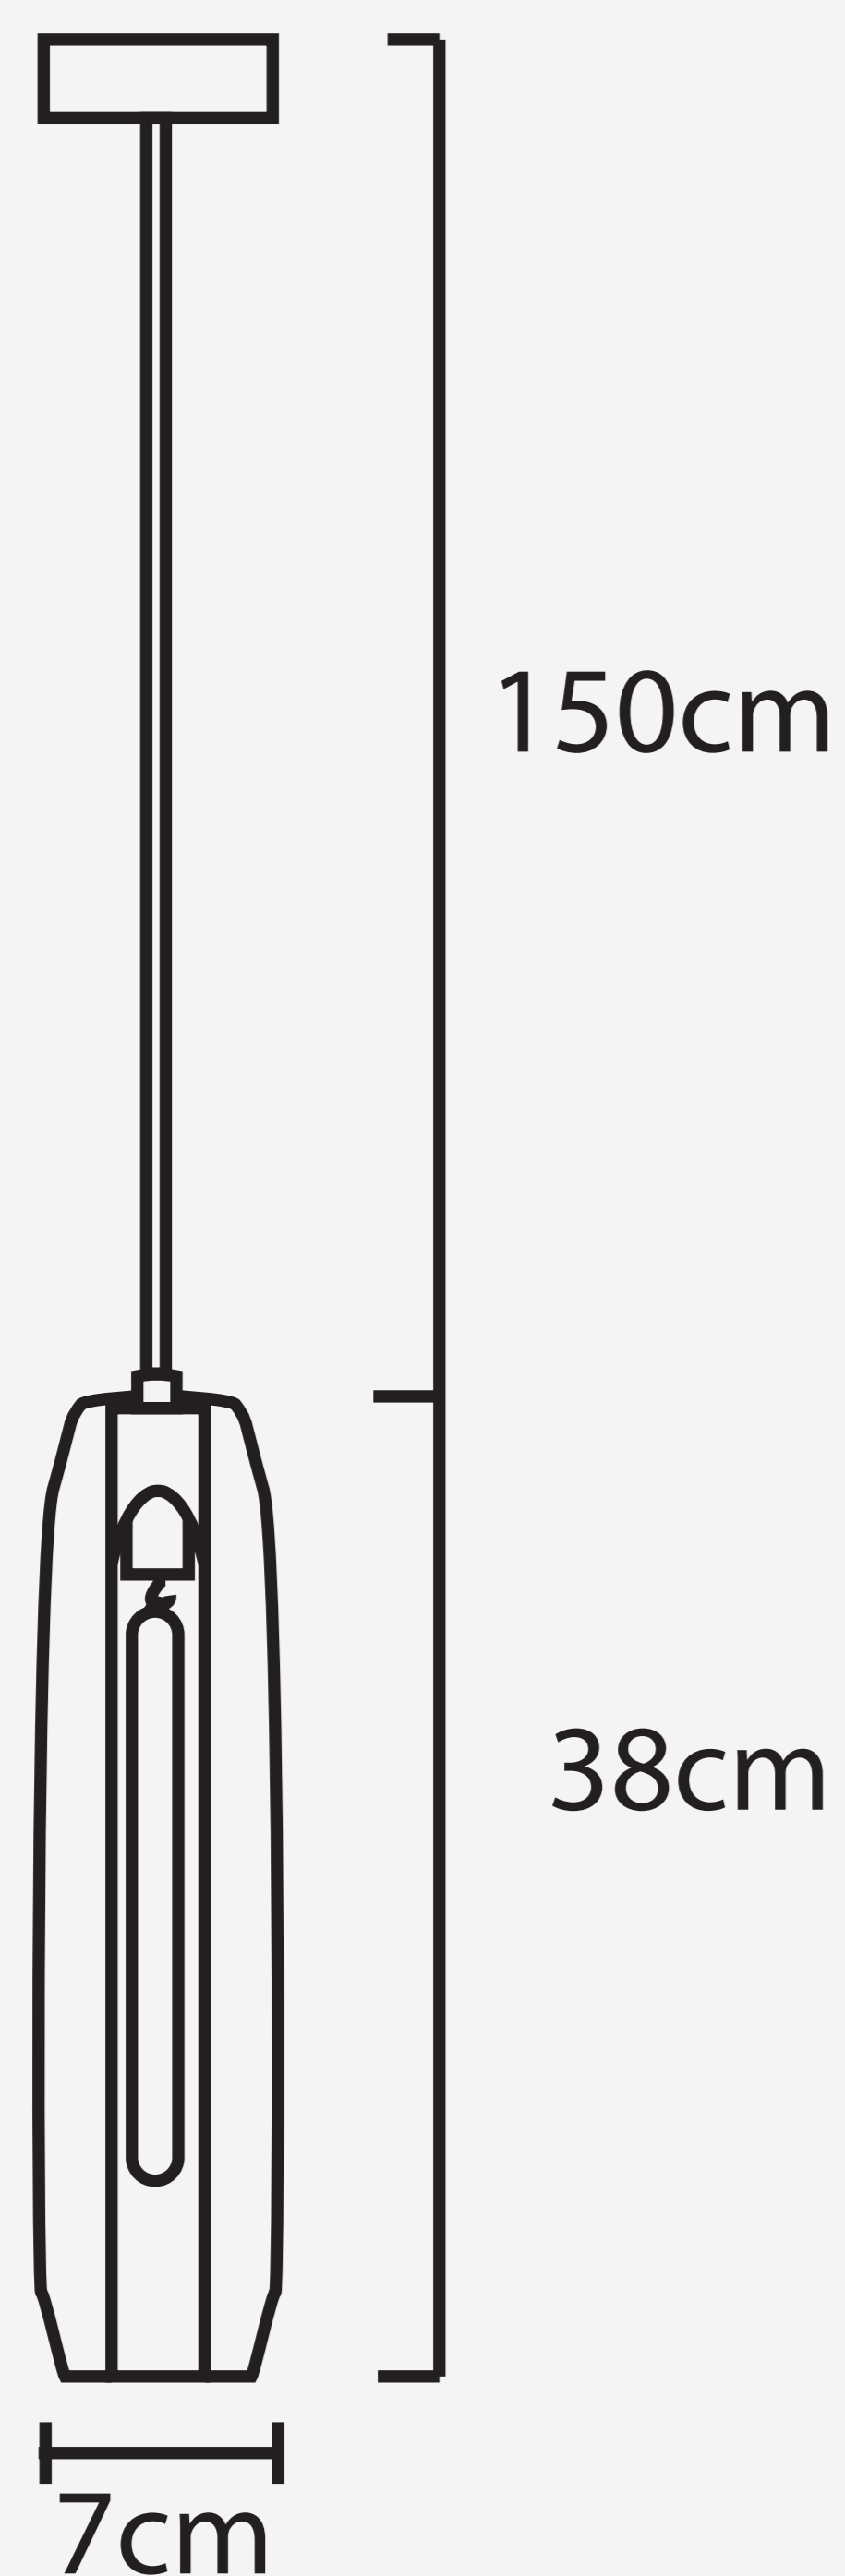

ERMA PENDANT LAMP

L O D A M E R

ERMA PENDANT LAMP

L O D A M E R

Power source :	AC
Finish :	Polished copper
Material (s) :	Copper+Crystal
Crystal Color:	Clear
Number of light sources :	1
Light source :	LED bulbs
Light source :	E14*1
Lighting Area :	5-10square meters
Voltage :	110~240 V
Is Dimmable :	No
Cord :	150cm(Customable)
Size :	D7xH38cm