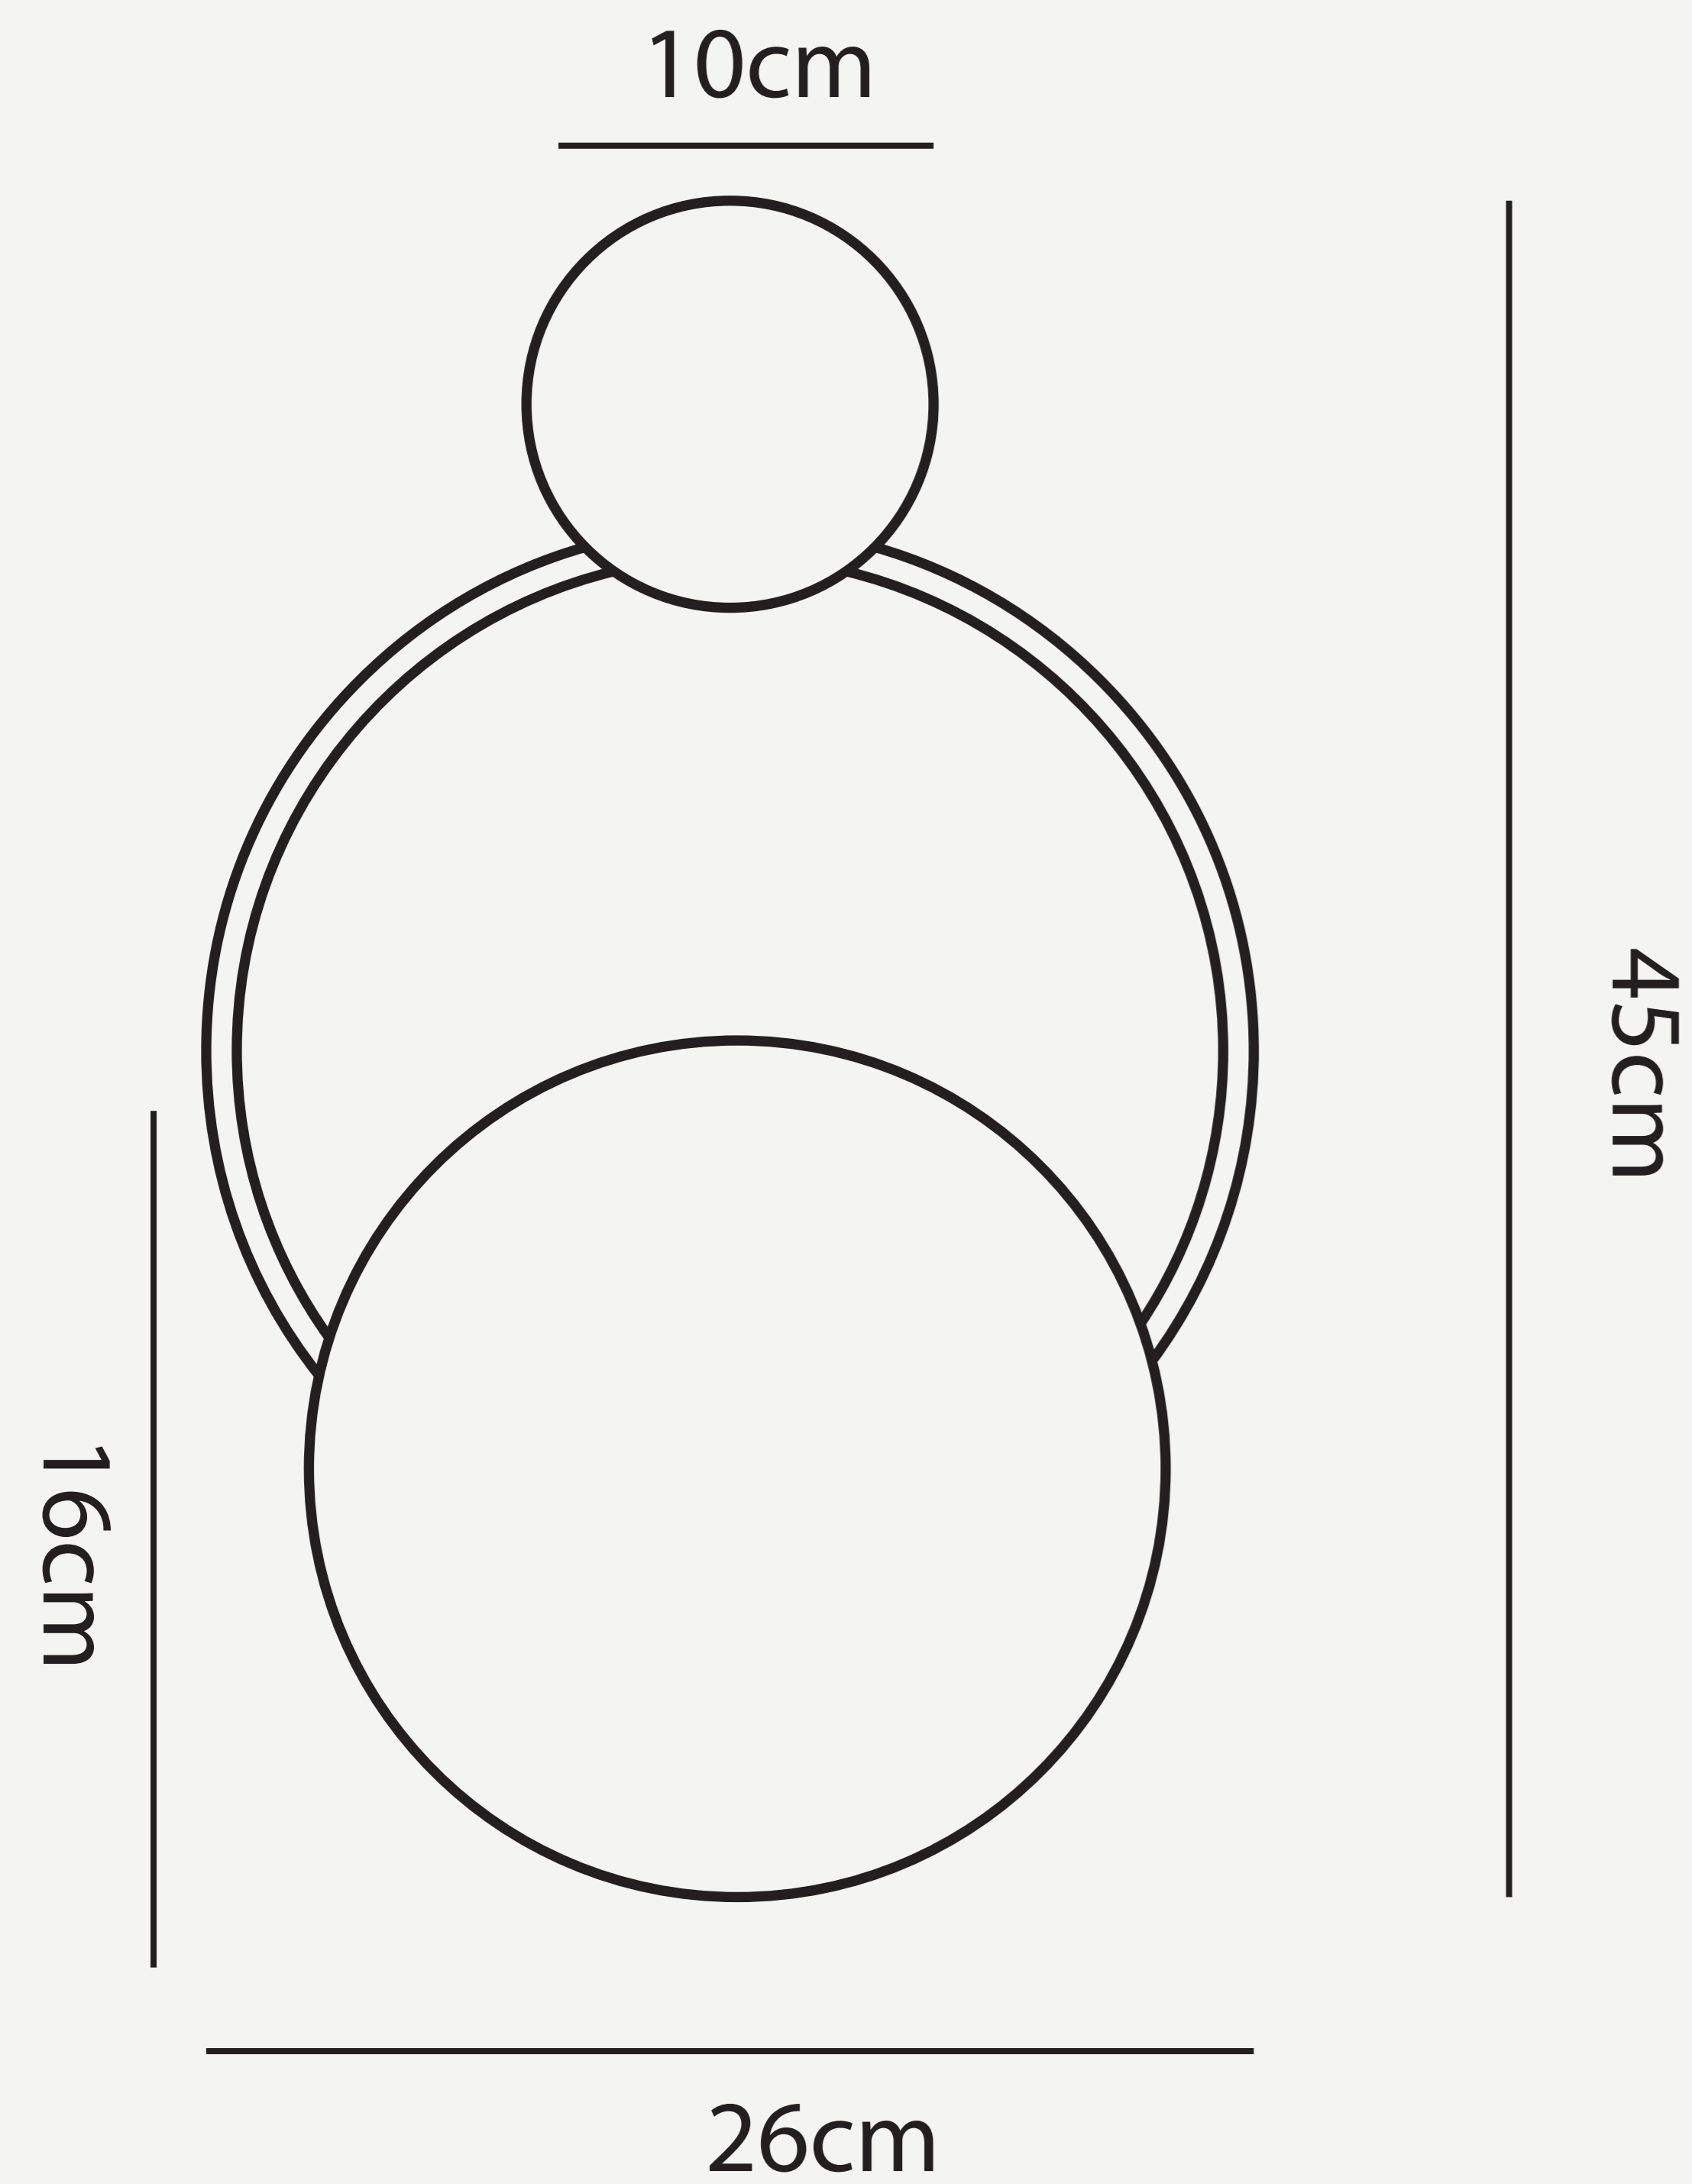

**EMMETT NORDIC ART WALL
LAMP**

L O D A M E R

EMMETT NORDIC ART WALL LAMP

L O D A M E R

Power source :	AC
Material (s) :	Glass Stone
Body Material :	Iron
Shade type :	Frosted Glass
Lampshade Style :	Wall lamp
Lampshade Color :	White
Body Color :	Gold
Number of light sources :	1
Light source :	LED bulbs
Light source :	G9
Lighting Area :	5-10square meters
Voltage :	90~260V
Is Dimmable :	No
Size :	D26xH45cm