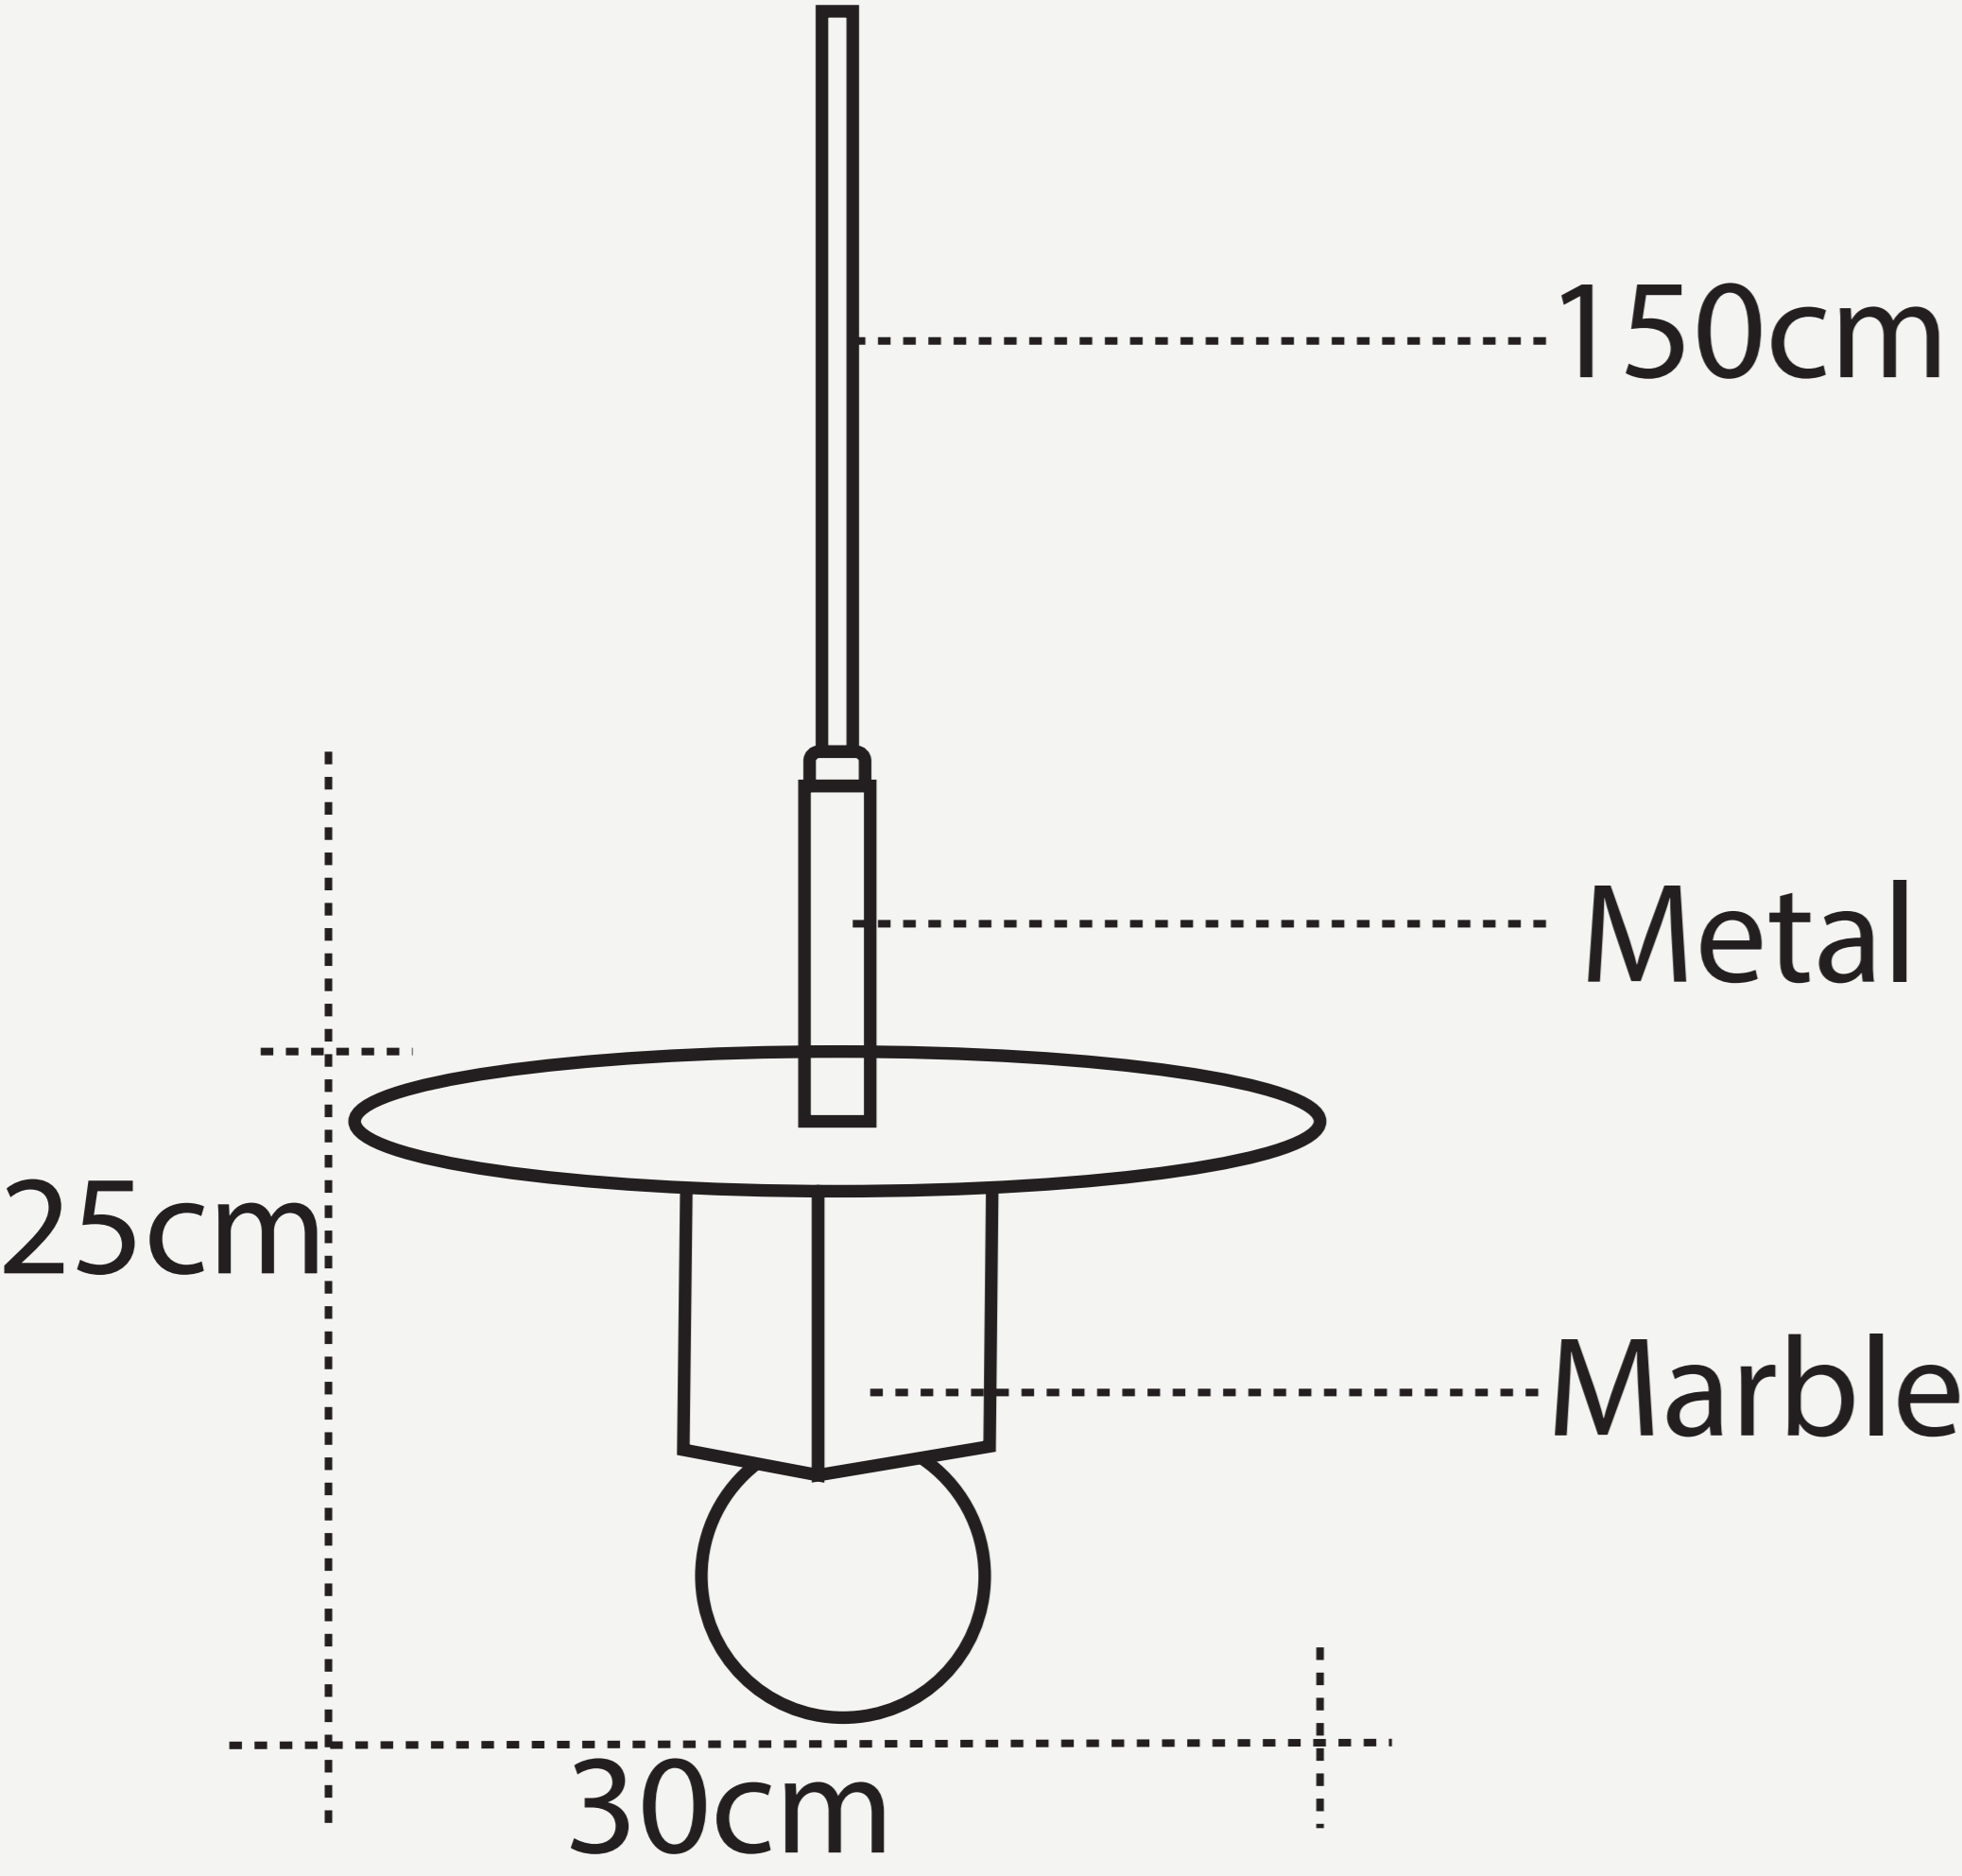

ELEMENTS PENDANT

L O D A M E R

# ELEMENTS PENDANT

# L O D A M E R

Power source :	AC
Finish :	Iron
Material (s) :	Metal+Marble
Body Color :	White
Number of light sources :	1
Light source :	LED bulbs
Light source :	E26/E27
Lighting Area :	3-5square meters
Voltage :	110~240 V
Is Dimmable :	No
Cord :	150cm(Customable)
Size :	D30cmH25cm