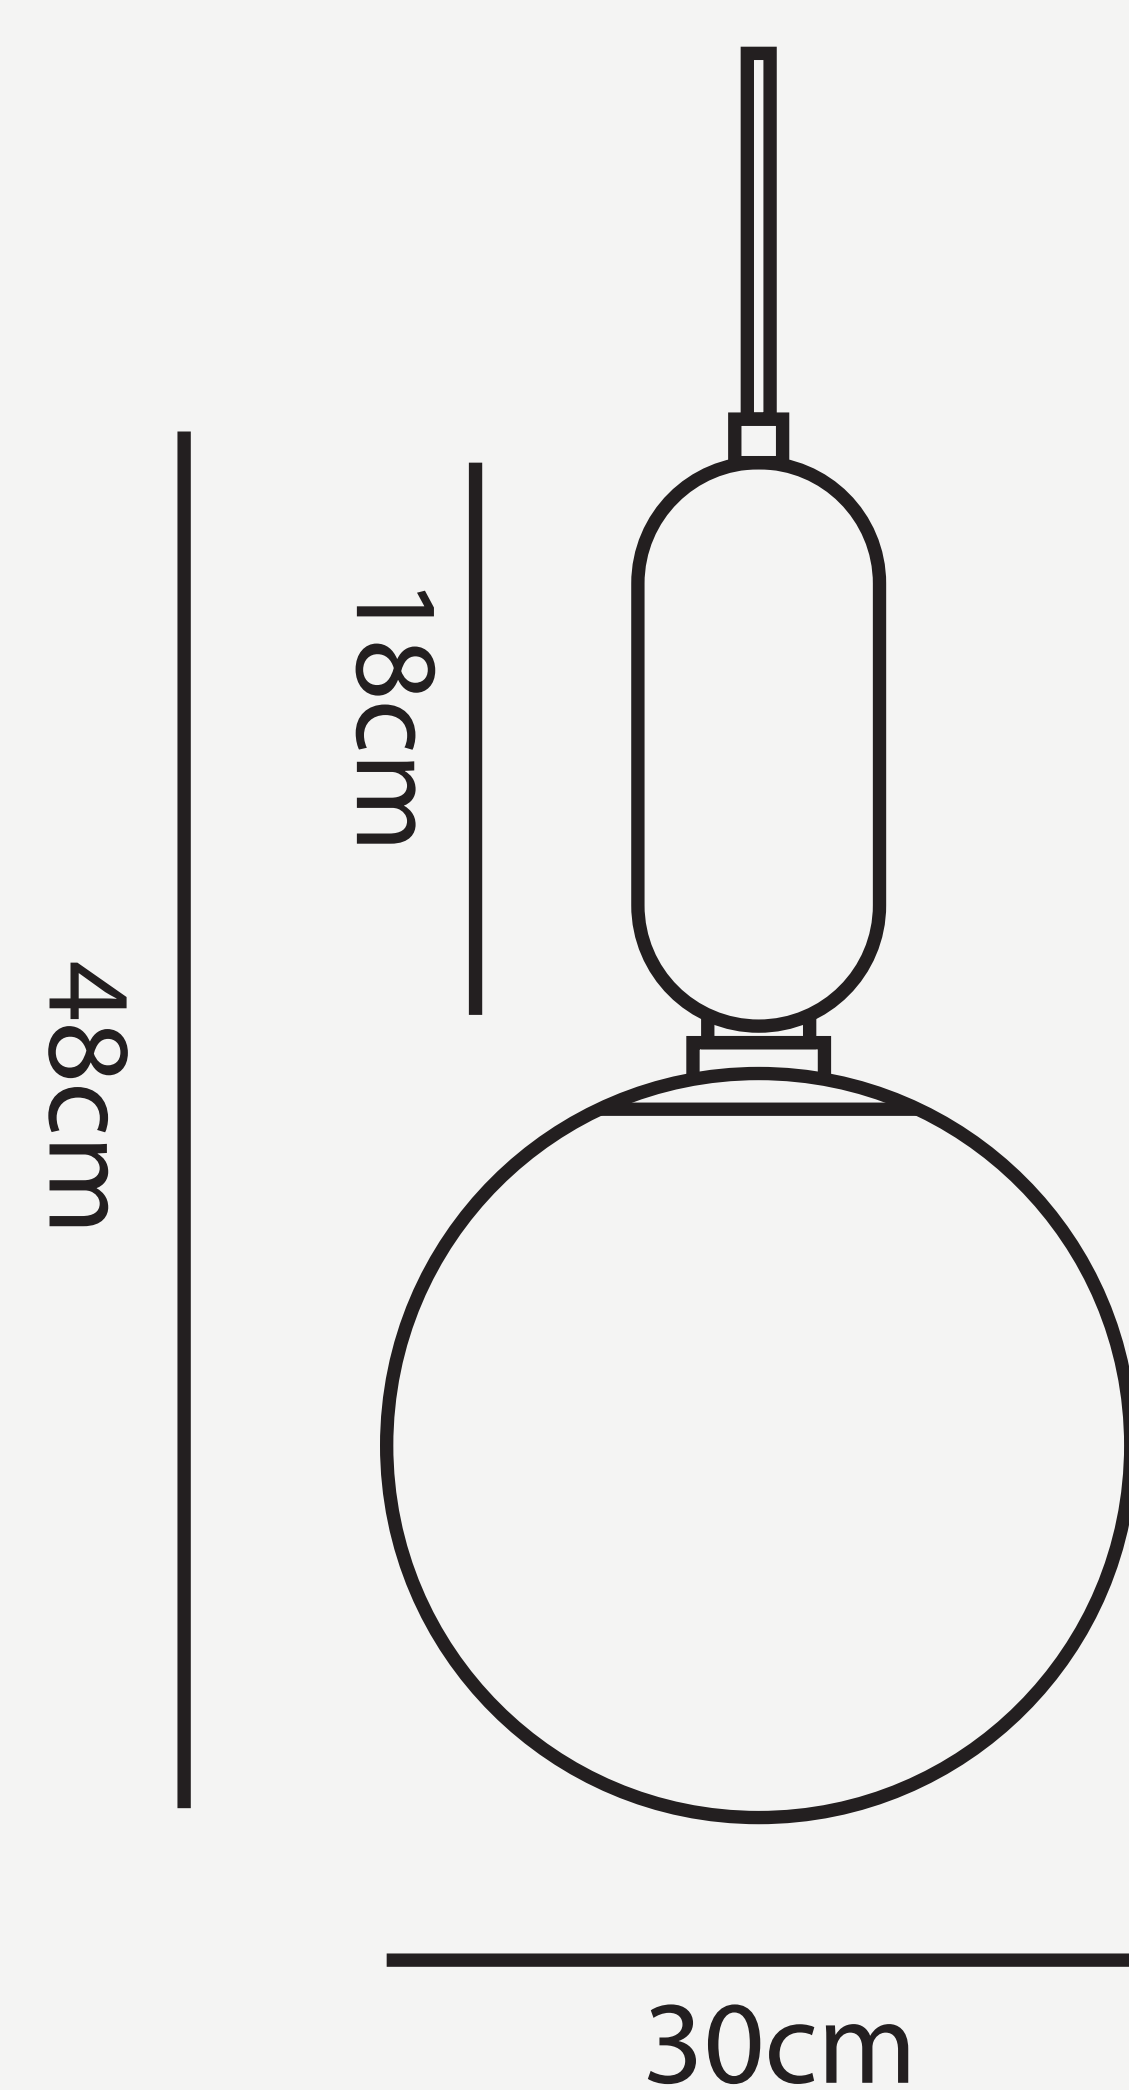

DUBAI PENDANT

L O D A M E R

DUBAI PENDANT

L O D A M E R

Power source : AC
Finish : Iron
Material (s) : Metal+Glass
Glass Color: White
Body Size : S/M/L/XL
Body Color : Gold/Black/White
Number of light sources : 1
Light source : LED bulbs
Light source : E27
Lighting Area : 5-10square meters
Voltage : 110~220V
Is Dimmable : No
Cord : 150cm (Customable)
Size : D15xH33cm / D20xH38cm / D25xH43cm / D30xH48cm