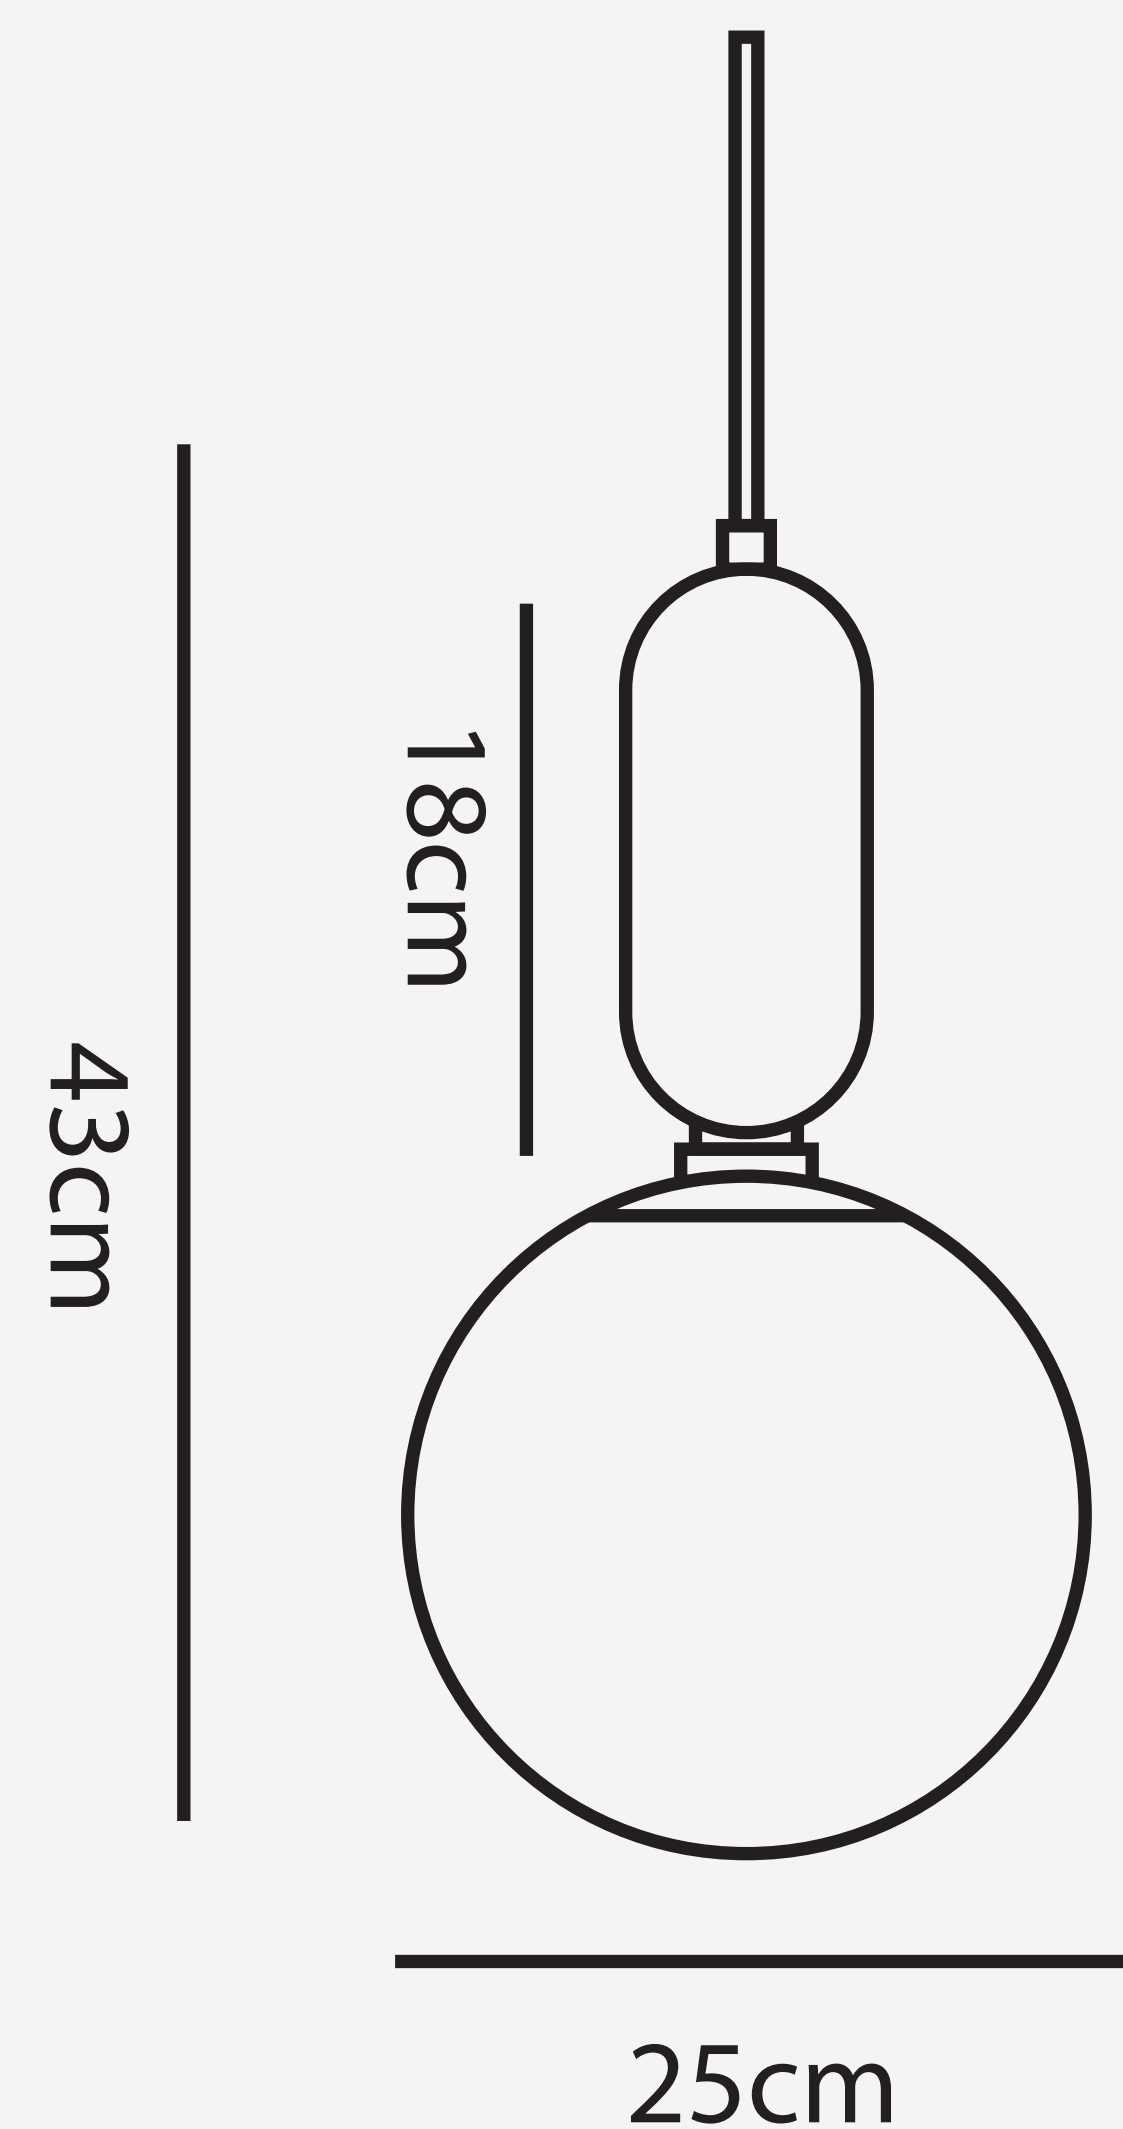

DUBAI PENDANT

L O D A M E R

DUBAI PENDANT

L O D A M E R

Power source : AC
Finish : Iron
Material (s) : Metal+Glass
Glass Color: White
Body Size : S/M/L/XL
Body Color : Gold/Black/White
Number of light sources : 1
Light source : LED bulbs
Light source : E27
Lighting Area : 5-10square meters
Voltage : 110~220V
Is Dimmable : No
Cord : 150cm (Customable)
Size : D15xH33cm / D20xH38cm / D25xH43cm / D30xH48cm