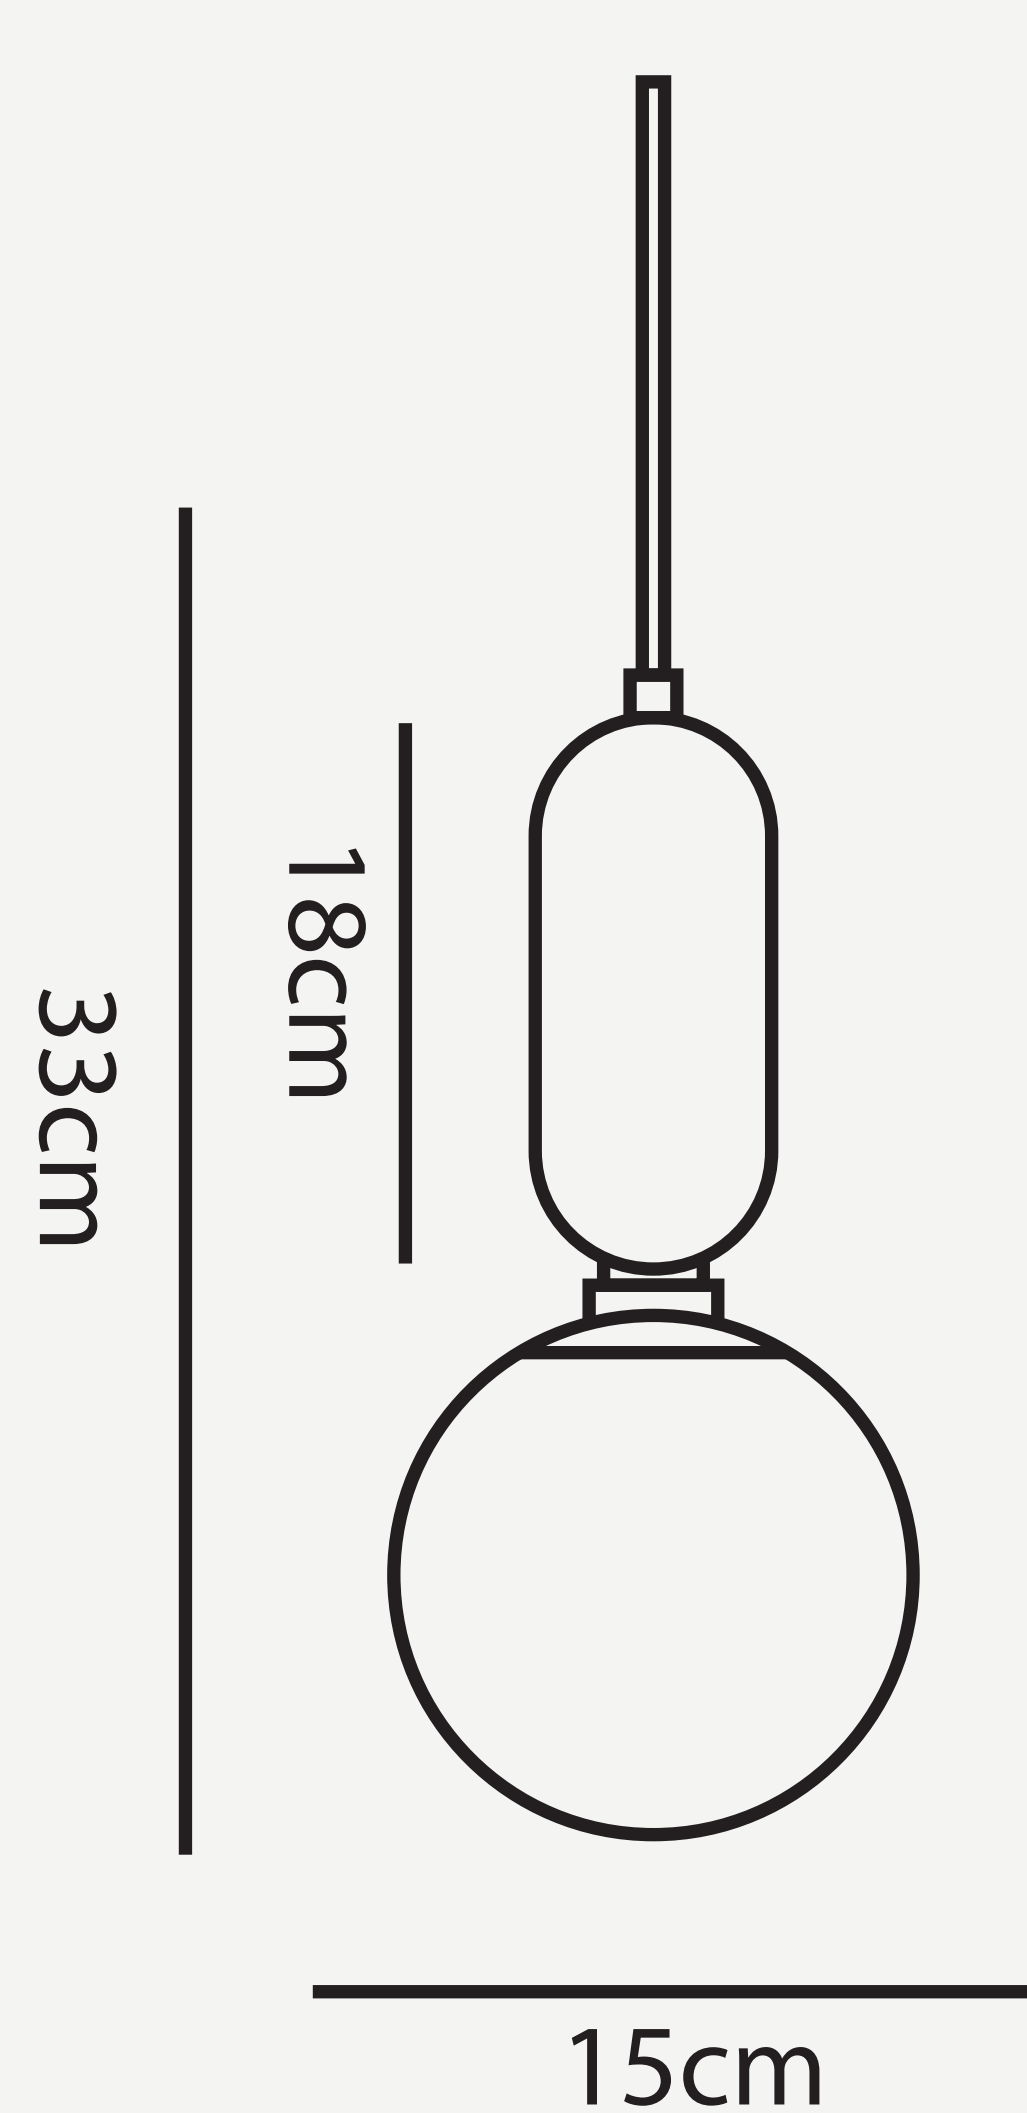

DUBAI PENDANT

L O D A M E R

DUBAI PENDANT

L O D A M E R

Power source : AC
Finish : Iron
Material (s) : Metal+Glass
Glass Color: White
Body Size : S/M/L/XL
Body Color : Gold/Black/White
Number of light sources : 1
Light source : LED bulbs
Light source : E27
Lighting Area : 5-10square meters
Voltage : 110~220V
Is Dimmable : No
Cord : 150cm (Customable)
Size : D15xH33cm / D20xH38cm / D25xH43cm / D30xH48cm