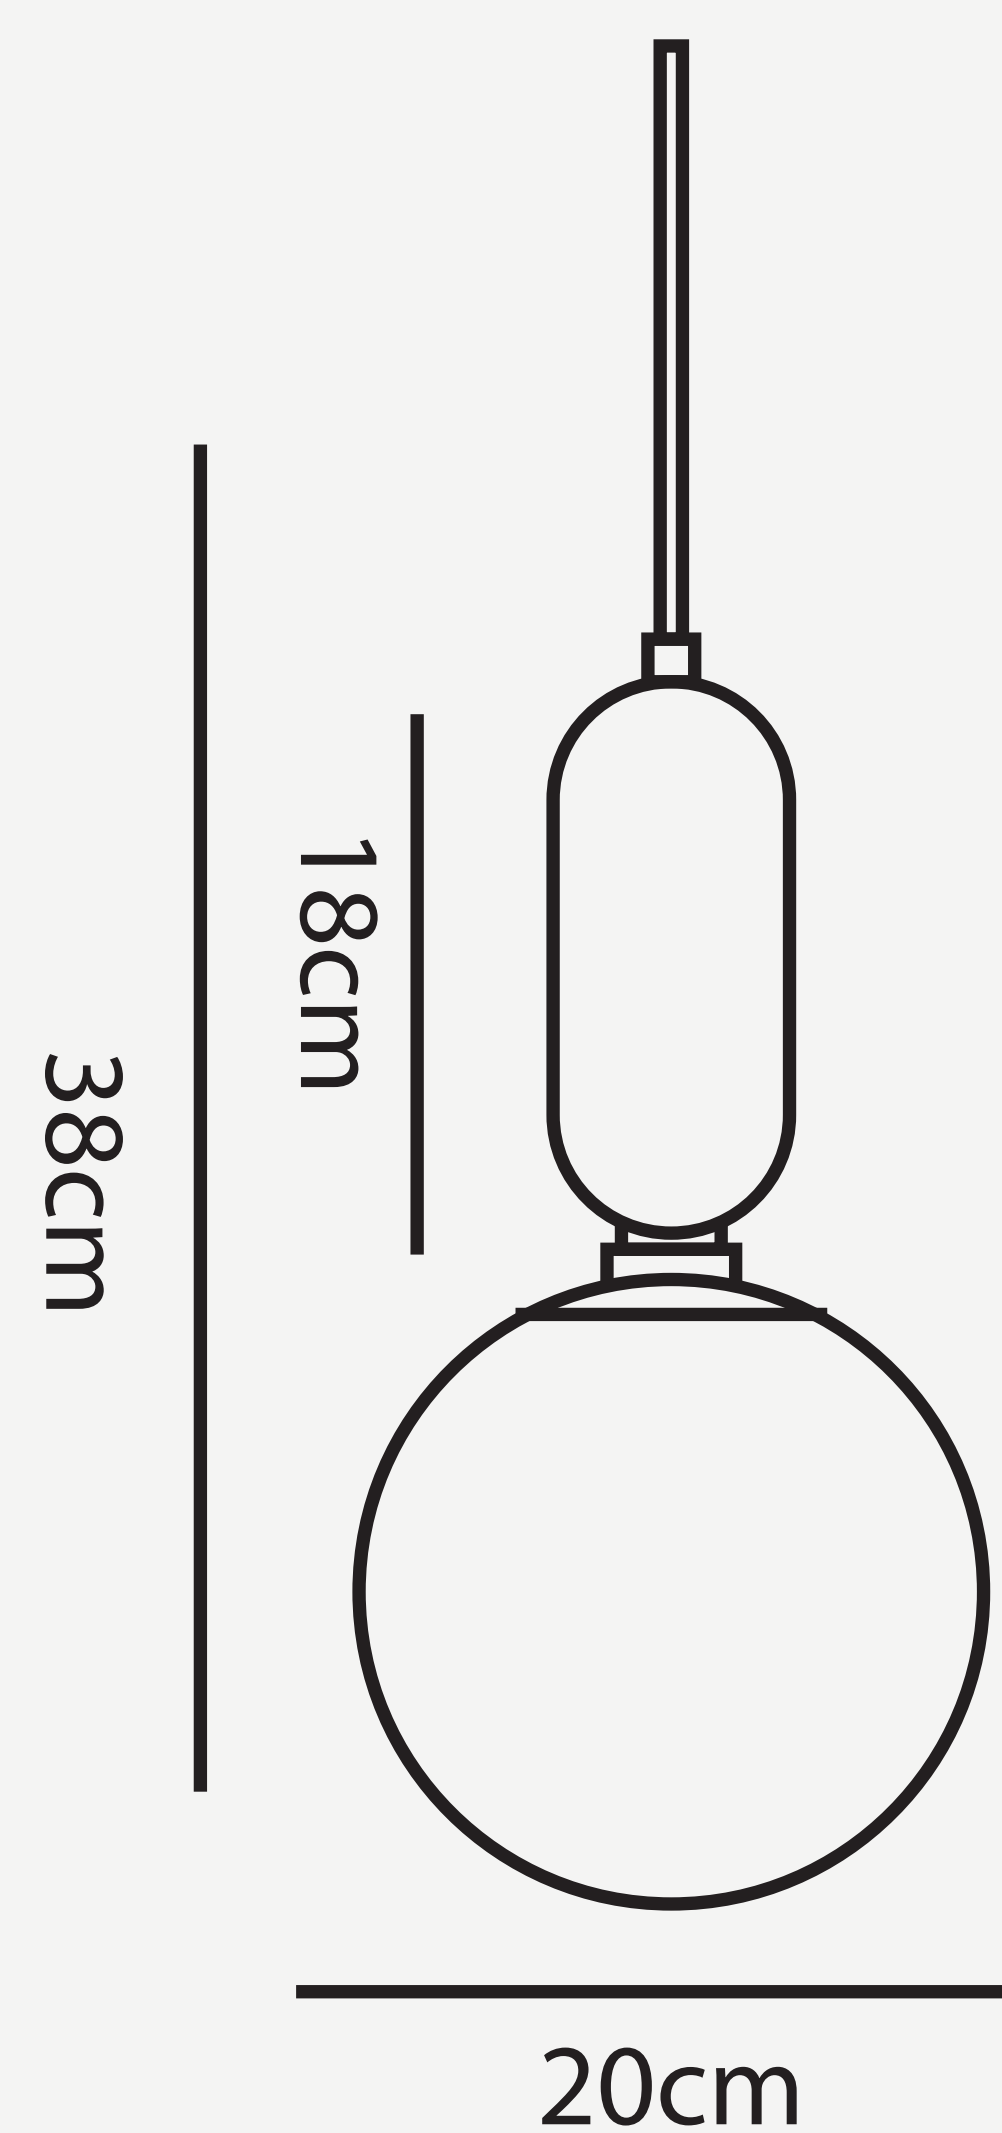

DUBAI PENDANT

L O D A M E R

DUBAI PENDANT

L O D A M E R

Power source : AC
Finish : Iron
Material (s) : Metal+Glass
Glass Color: White
Body Size : S/M/L/XL
Body Color : Gold/Black/White
Number of light sources : 1
Light source : LED bulbs
Light source : E27
Lighting Area : 5-10square meters
Voltage : 110~220V
Is Dimmable : No
Cord : 150cm (Customable)
Size : D15xH33cm / D20xH38cm / D25xH43cm / D30xH48cm