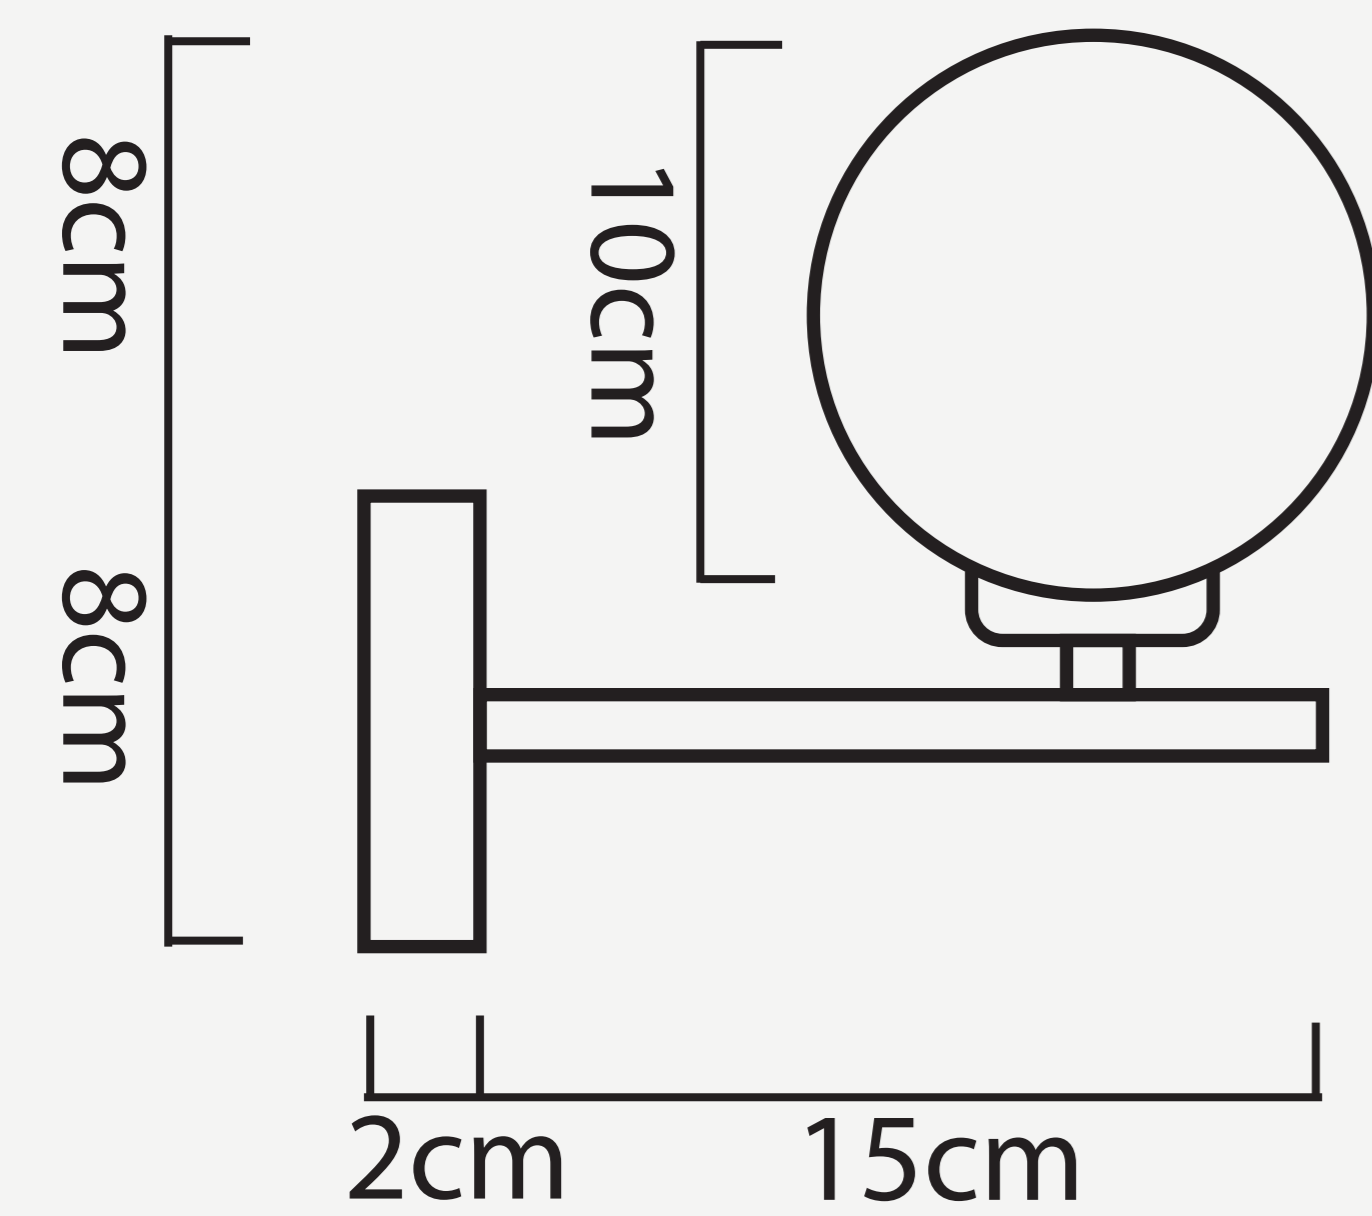

**DALTON GLOBE WALL LAMP**

**L O D A M E R**

# DALTON GLOBE WALL LAMP

# L O D A M E R

Power source :	AC
Finish :	IRON
Material (s) :	Metal+Glass
Glass Color:	White
Shade type :	Frosted Glass
Lampshade Style:	1 Head /2 Head
Color Temperature:	White /Warm White
Number of light sources :	1
Light source :	LED bulbs
Light source :	G4
Lighting Area :	5-10square meters
Voltage :	90~260V
Is Dimmable :	No
Size :	D19xH30cm;D15xH16cm