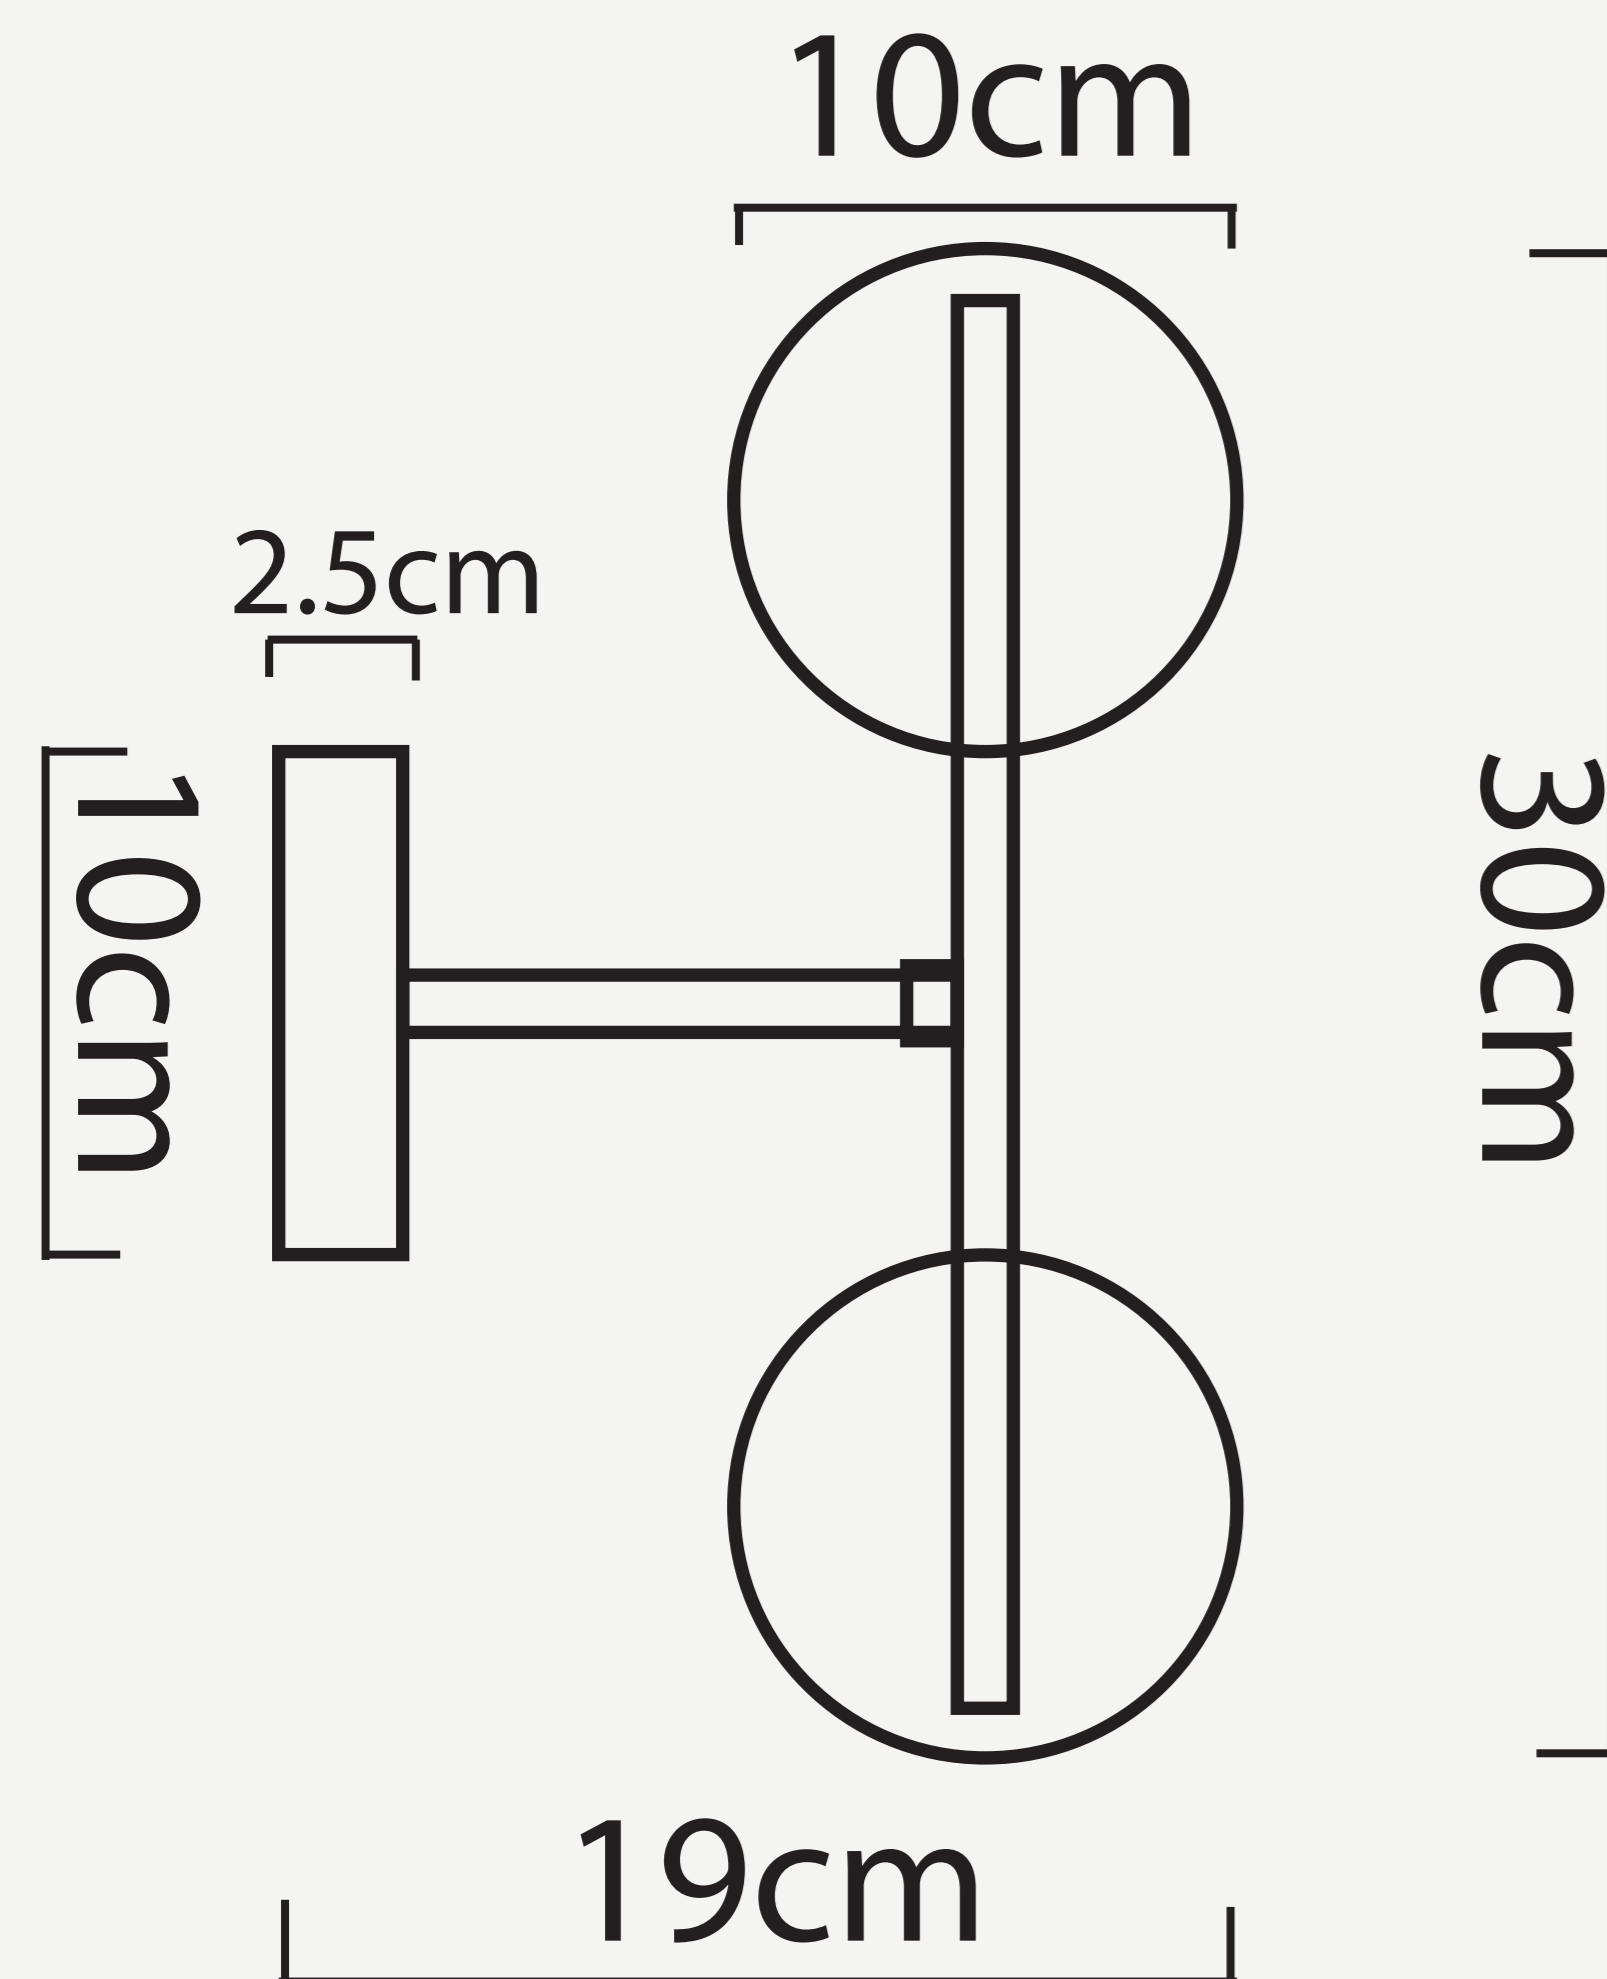

**DALTON GLOBE WALL LAMP**

**L O D A M E R**

# DALTON GLOBE WALL LAMP

# L O D A M E R

Power source :	AC
Finish :	IRON
Material (s) :	Metal+Glass
Glass Color:	White
Shade type :	Frosted Glass
Lampshade Style:	1 Head /2 Head
Color Temperature:	White /Warm White
Number of light sources :	1
Light source :	LED bulbs
Light source :	G4
Lighting Area :	5-10square meters
Voltage :	90~260V
Is Dimmable :	No
Size :	D19xH30cm;D15xH16cm