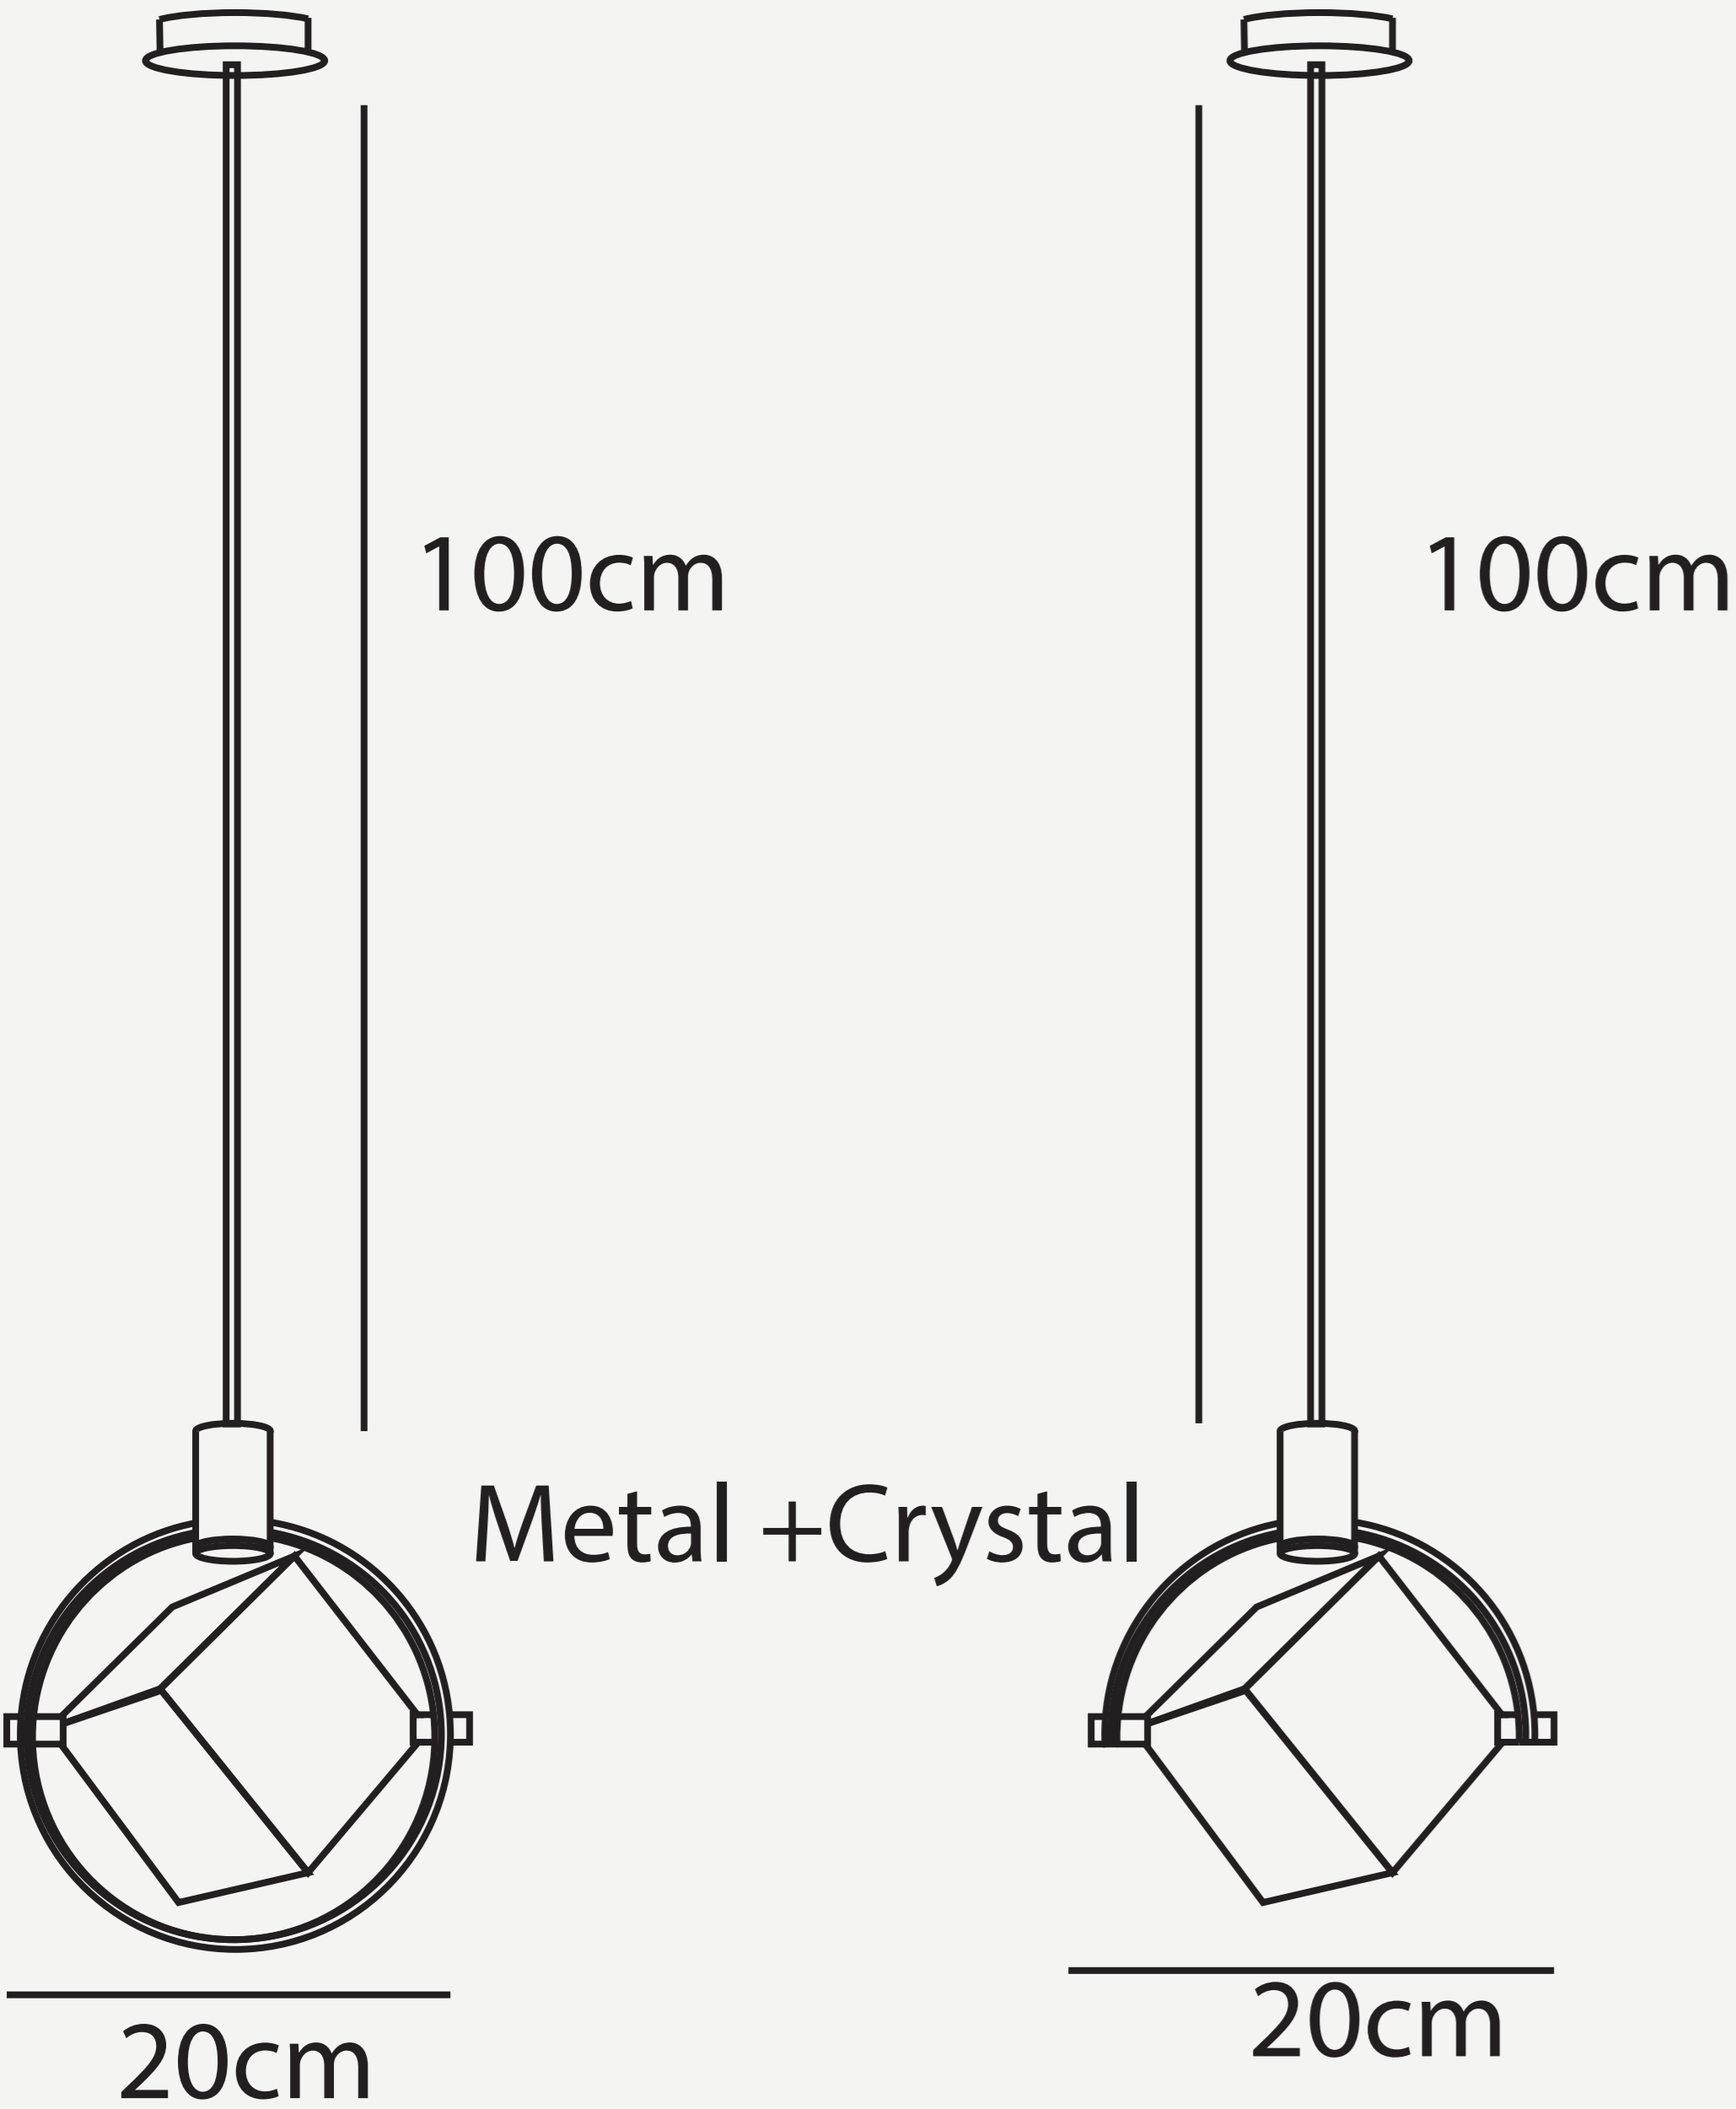

**CUBIC CRYSTAL PENDANT
LAMP**

L O D A M E R

CUBIC CRYSTAL PENDANT LAMP

L O D A M E R

Power source :	AC
Finish :	Iron
Material (s) :	Metal+Crystal
Crystal Color:	Clear
Body Color :	Gold
Body Style :	A/B
Number of light sources :	1
Light source :	LED bulbs
Lighting Area :	5-10square meters
Voltage :	110~240 V
Is Dimmable :	No
Cord :	100cm (Customable)
Size :	D20cm