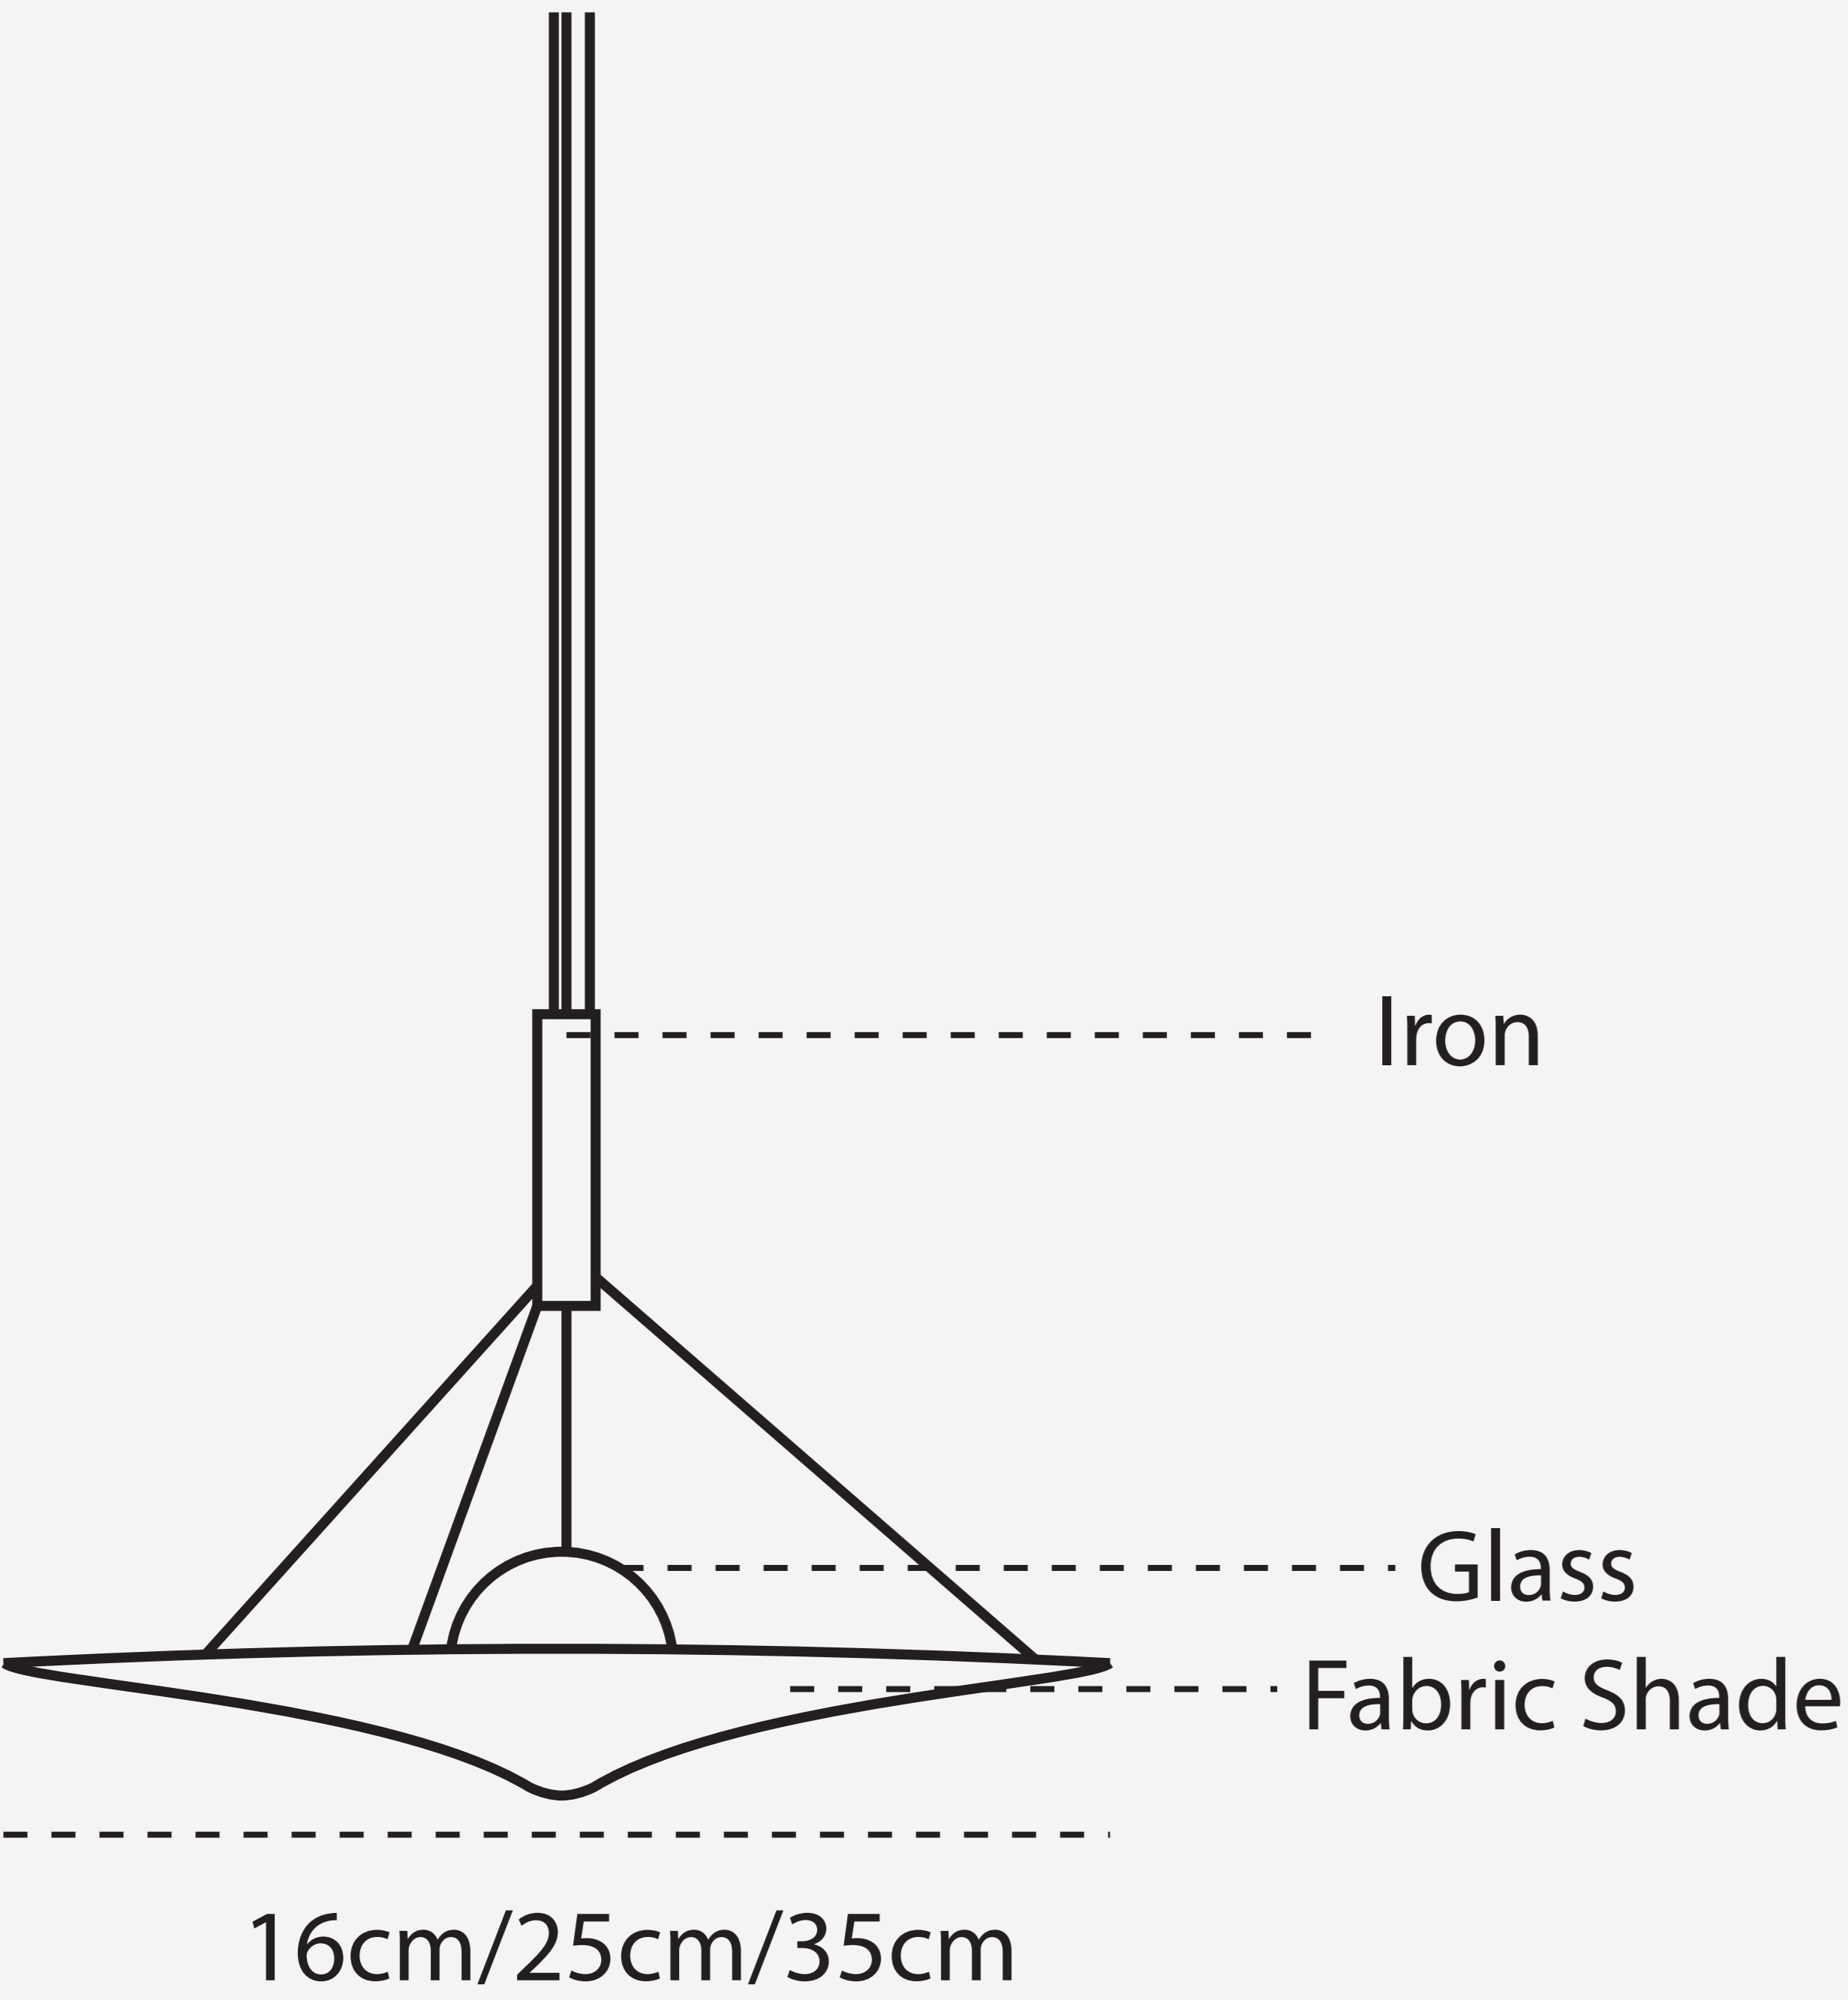

**CREATIVE DESIGNER  
PERSONALITY PENDENT LAMP**

**L O D A M E R**

**CREATIVE DESIGNER  
PERSONALITY PENDENT LAMP**

**L O D A M E R**

Power source :	AC
Finish :	Iron
Material (s) :	Metal+Glass+Fabric
Lampshade Color:	White
Body Style :	Pendent Lamp
Number of light sources :	1
Light source :	LED bulbs
Light source :	E26/E27
Lighting Area :	5-10square meters
Voltage :	110~240 V
Is Dimmable :	No
Cord :	(Customable)
Size :	D16cm / D25cm / D35cm