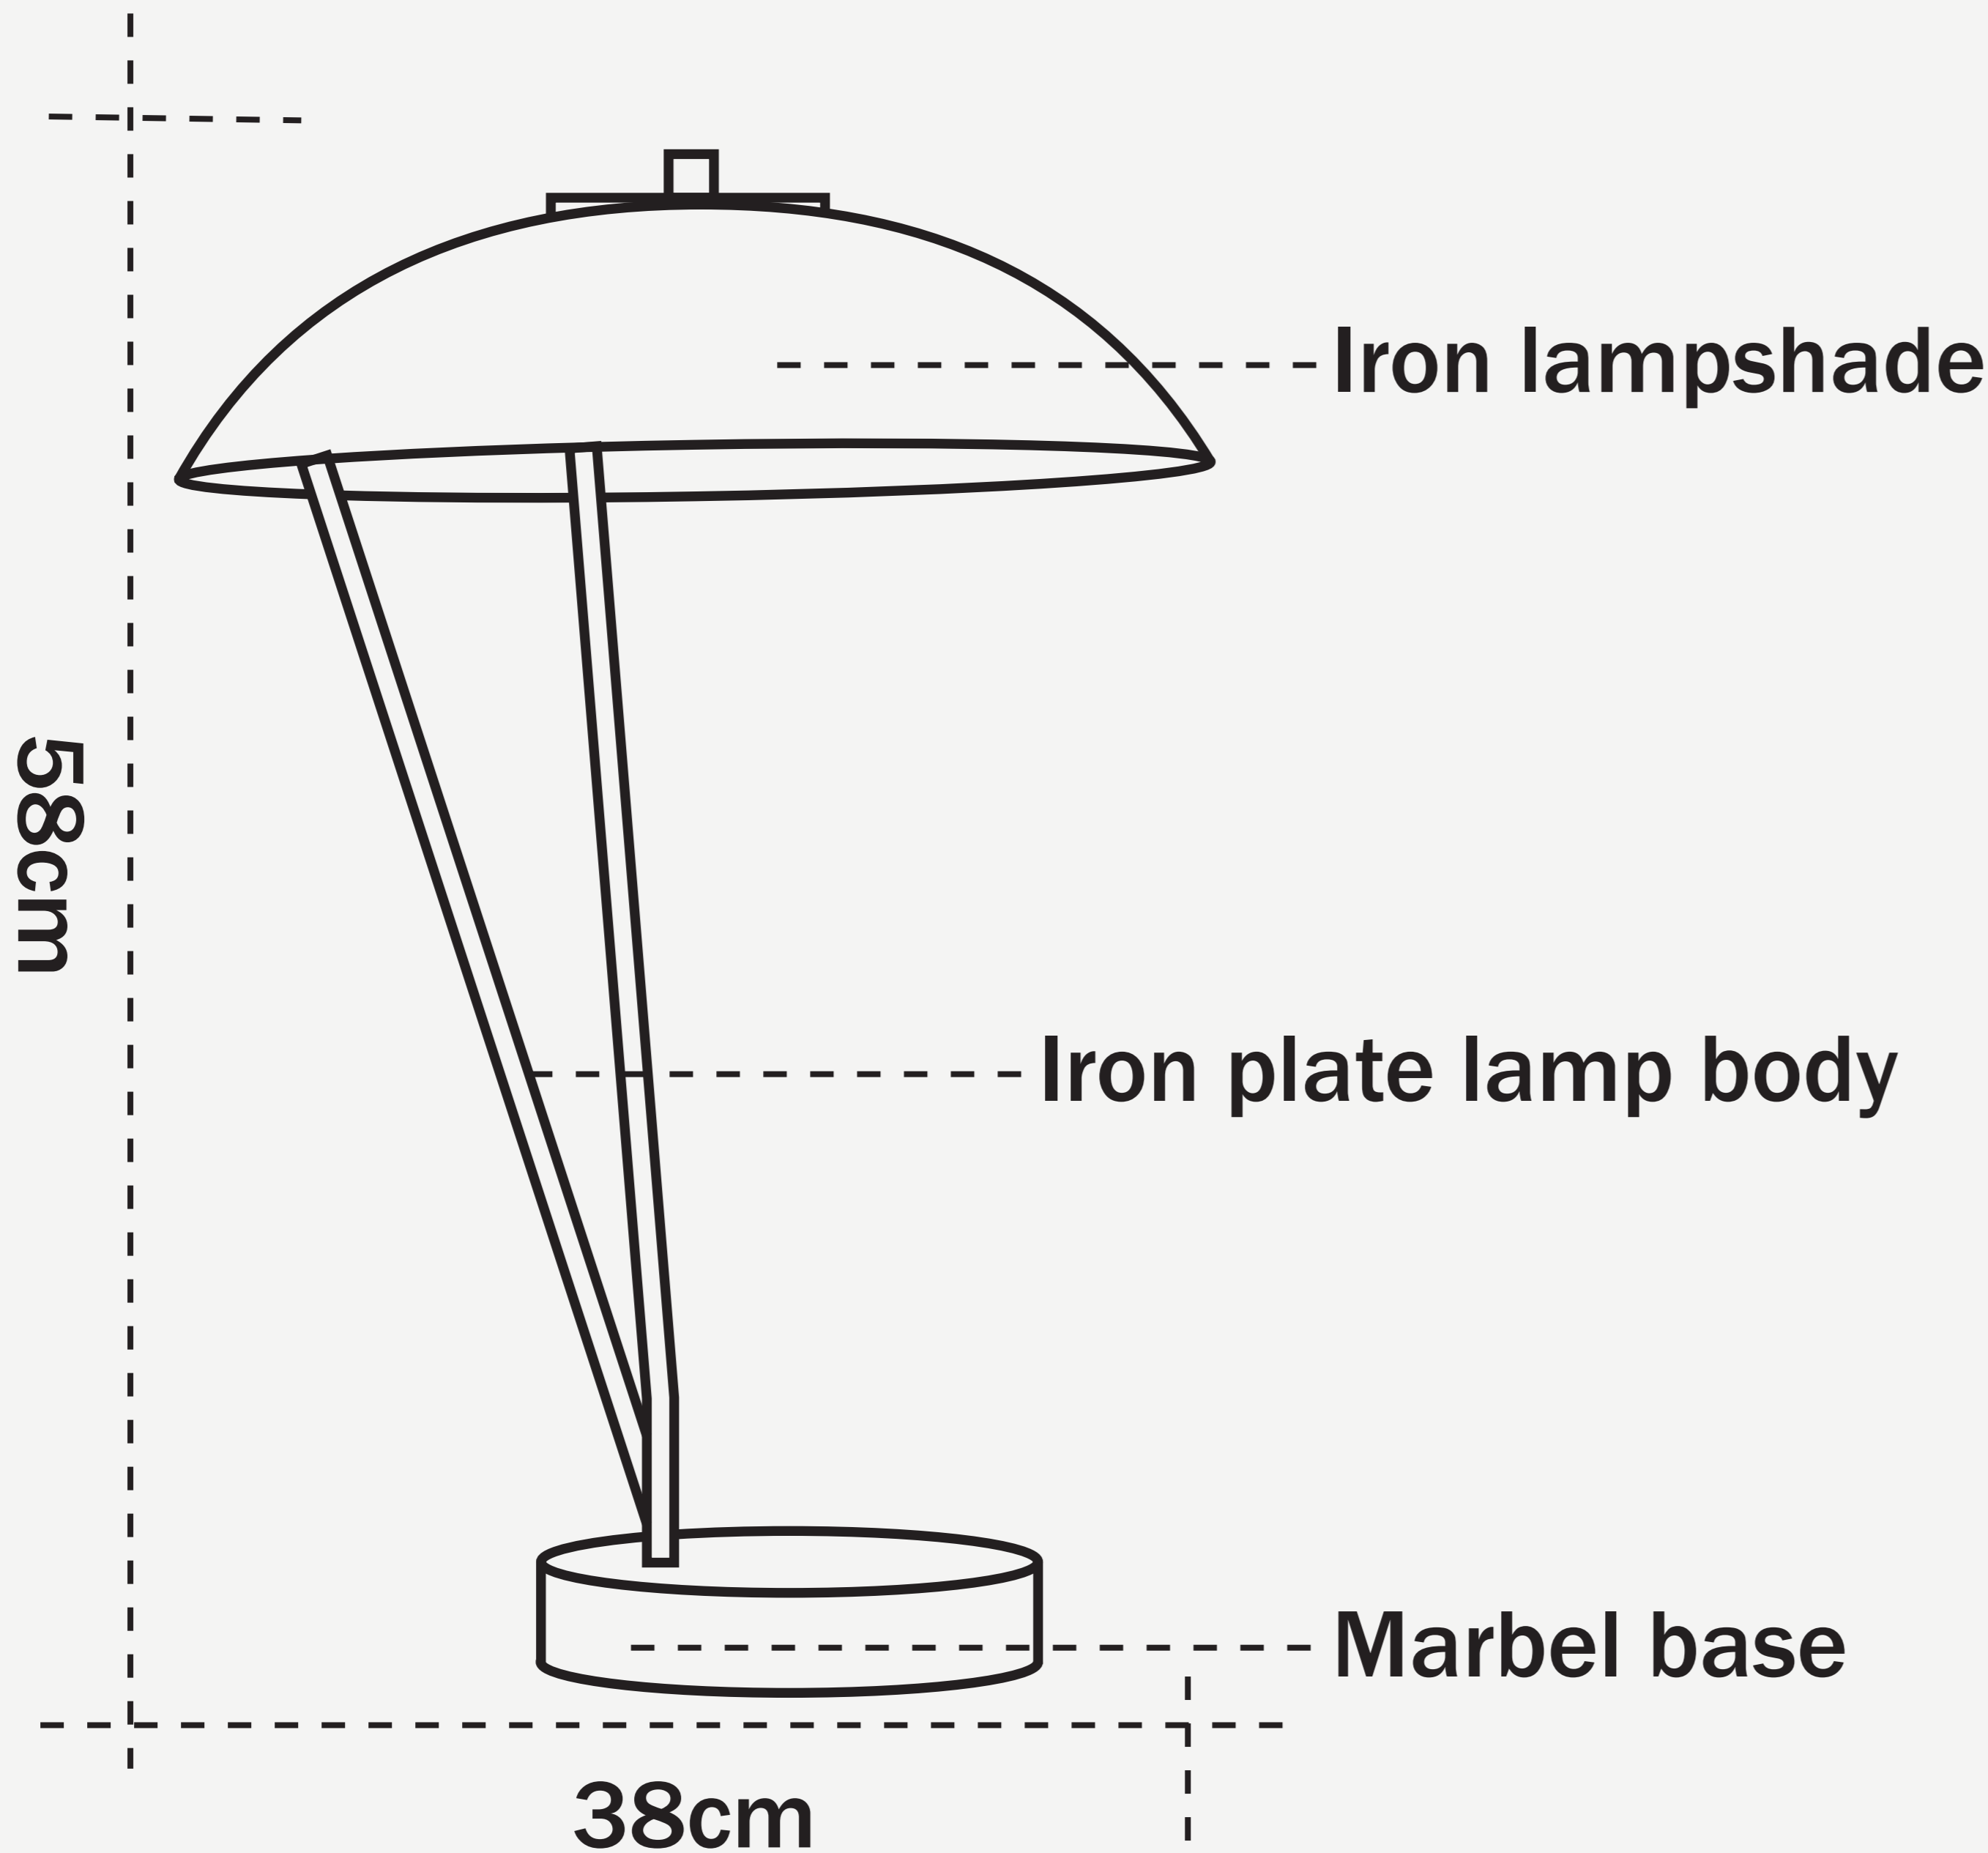

**COQUETTE TABLE LAMP BY  
KELLY WEARSTLER**

**L O D A M E R**

**COQUETTE TABLE LAMP BY  
KELLY WEARSTLER**

**L O D A M E R**

Power source :	AC
Voltage :	110-220 V
Base Type:	E14
Switch type :	Knob switch
Light source :	LED bulbs
Finish :	Iron
Shade type :	Iron
Power :	6-10 W
Material (s) :	Metal
Frame Color:	Gold
Is Dimmable:	No