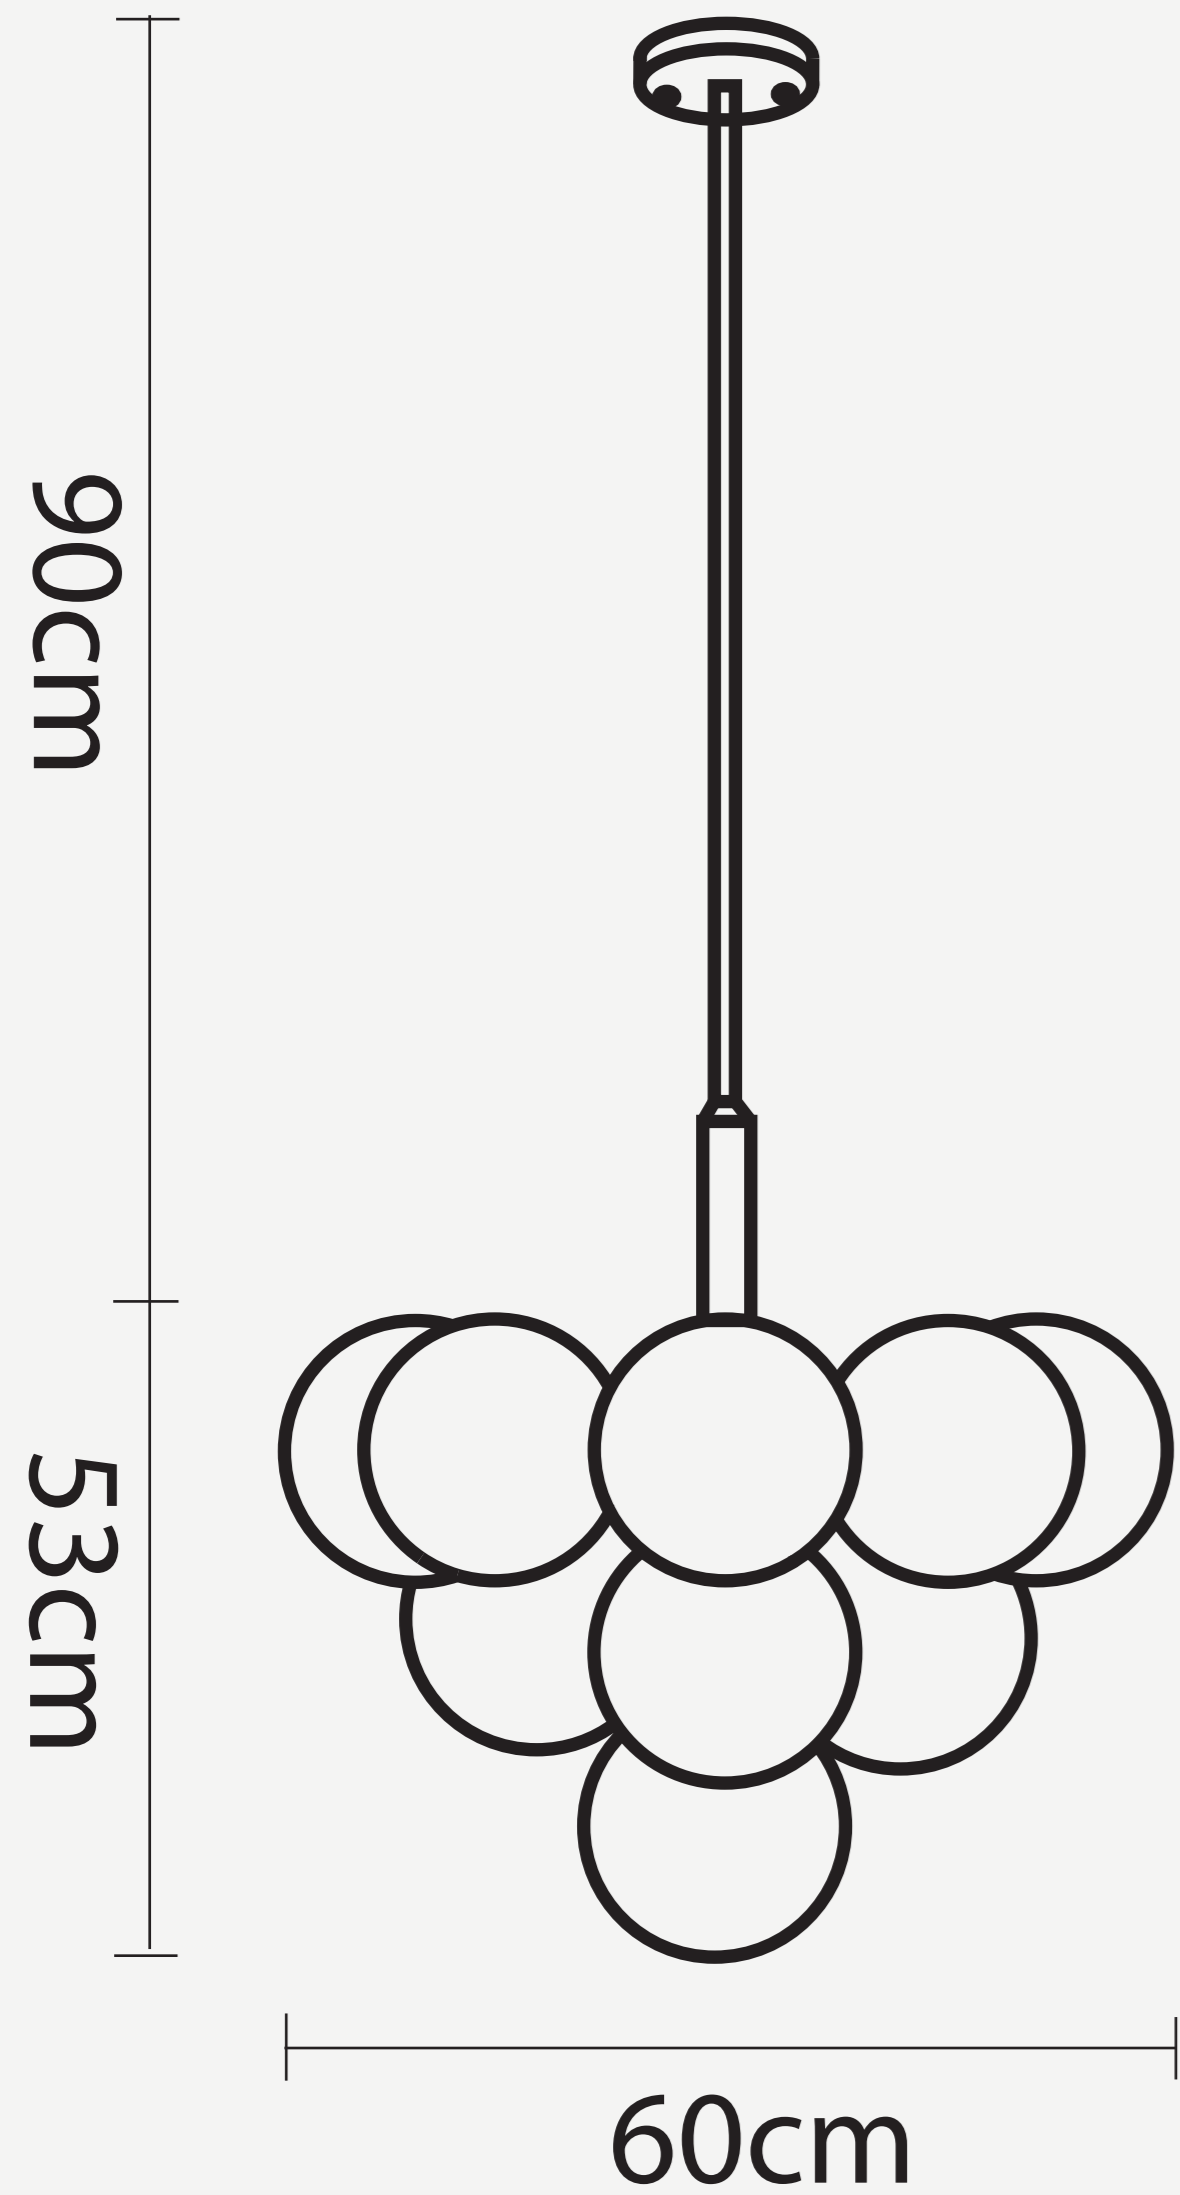

CLOUD 19 PENDANT

L O D A M E R

CLOUD 19 PENDANT

L O D A M E R

- Power source : AC
- Finish : Iron
- Material (s) : Metal+Glass
- Glass Color : White
- Body Style : 5 Head/ 13 Head
- Marbel Color : Gold
- Number of light sources : 5/13
- Light source : LED bulbs
- Light source : G9
- Lighting Area : 5-10square meters
- Voltage : 110~220V
- Is Dimmable : No
- Cord : 90cm (Customable)
- Size : D37xH47cm / D60xH53cm