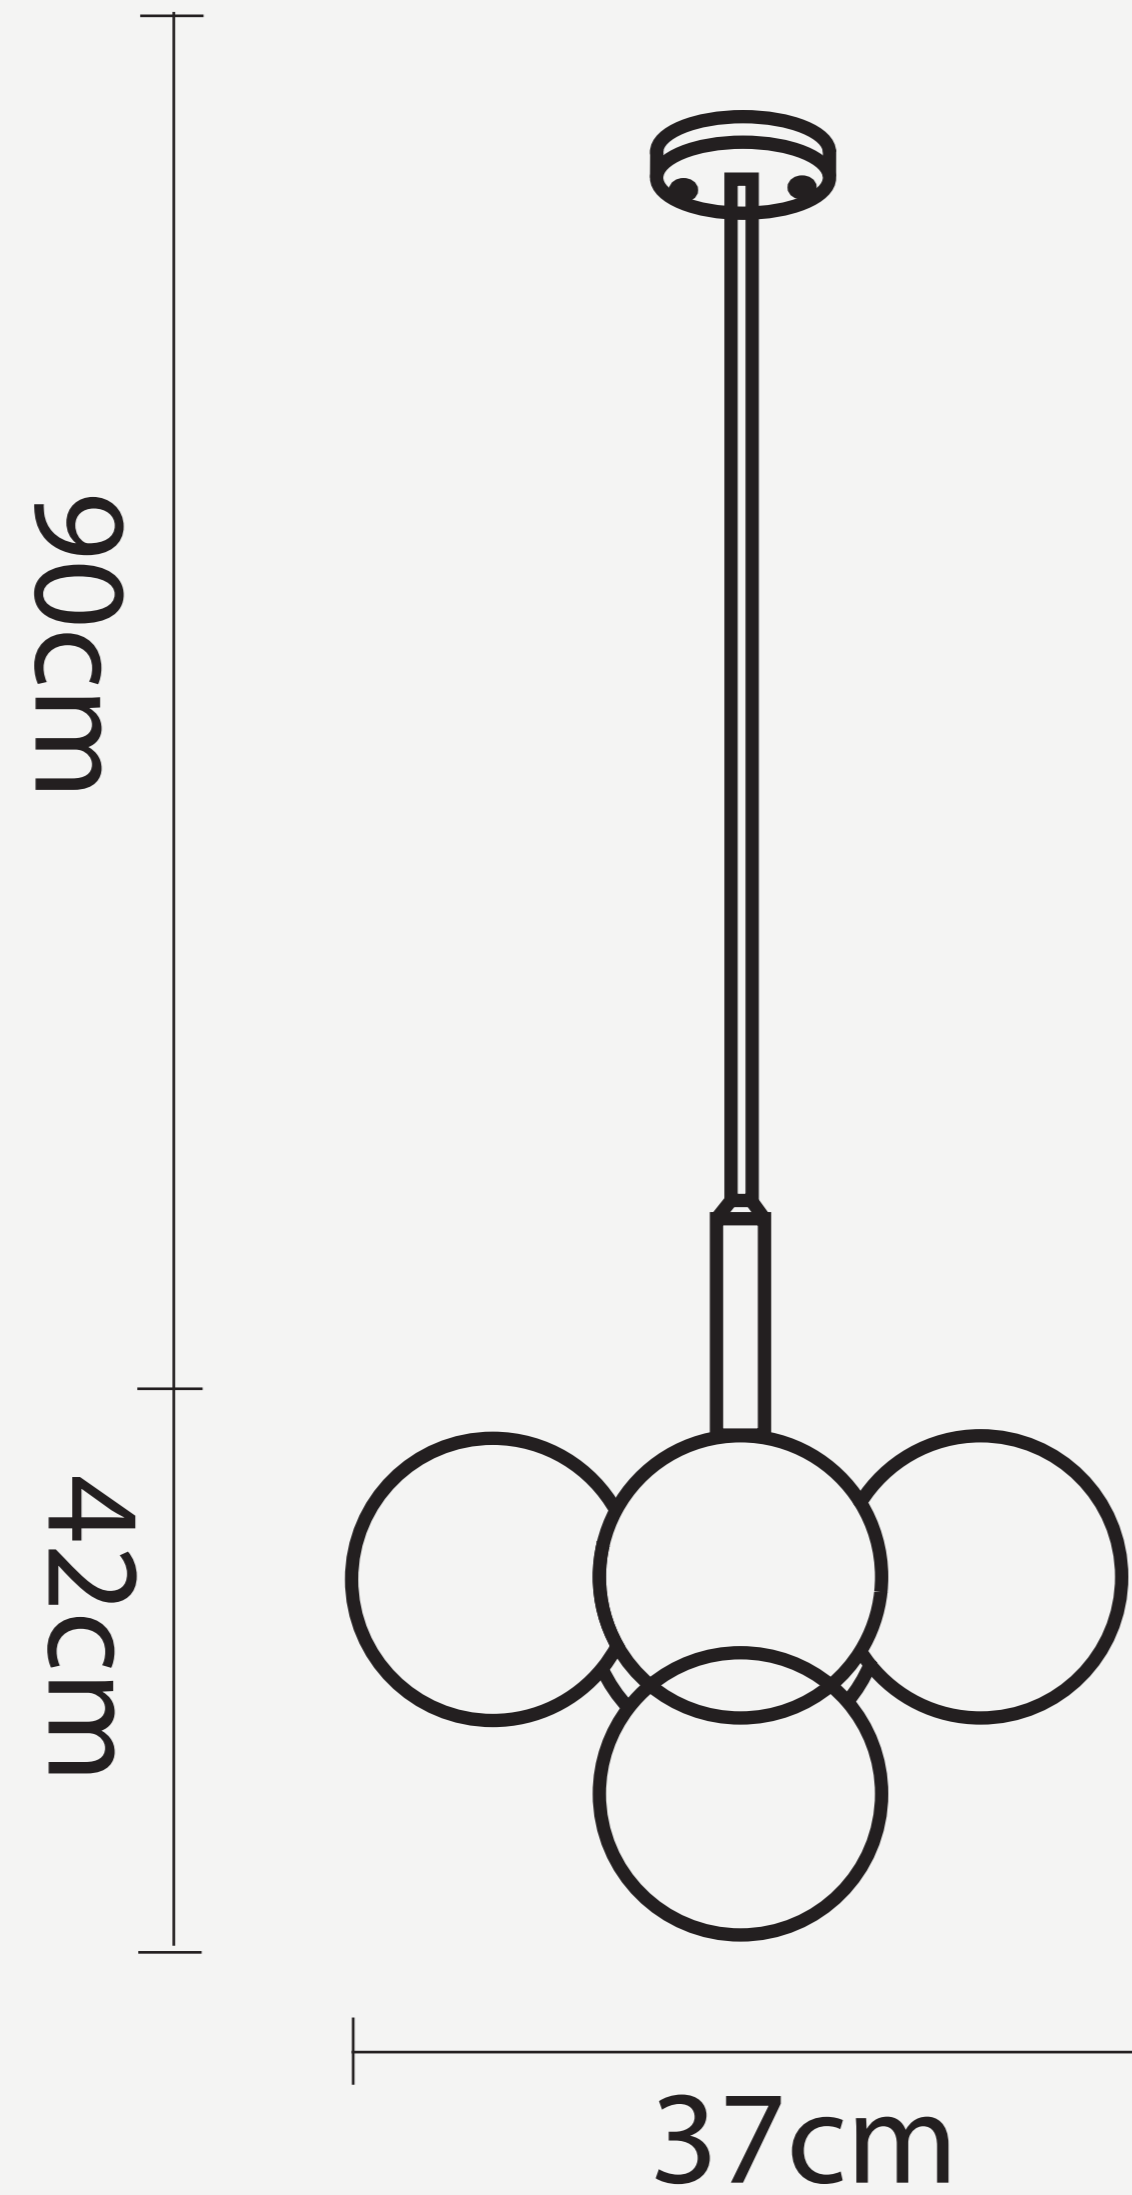

CLOUD 19 PENDANT

L O D A M E R

CLOUD 19 PENDANT

L O D A M E R

- Power source : AC
- Finish : Iron
- Material (s) : Metal+Glass
- Glass Color : White
- Body Style : 5 Head/ 13 Head
- Marbel Color : Gold
- Number of light sources : 5/13
- Light source : LED bulbs
- Light source : G9
- Lighting Area : 5-10square meters
- Voltage : 110~220V
- Is Dimmable : No
- Cord : 90cm (Customable)
- Size : D37xH47cm / D60xH53cm