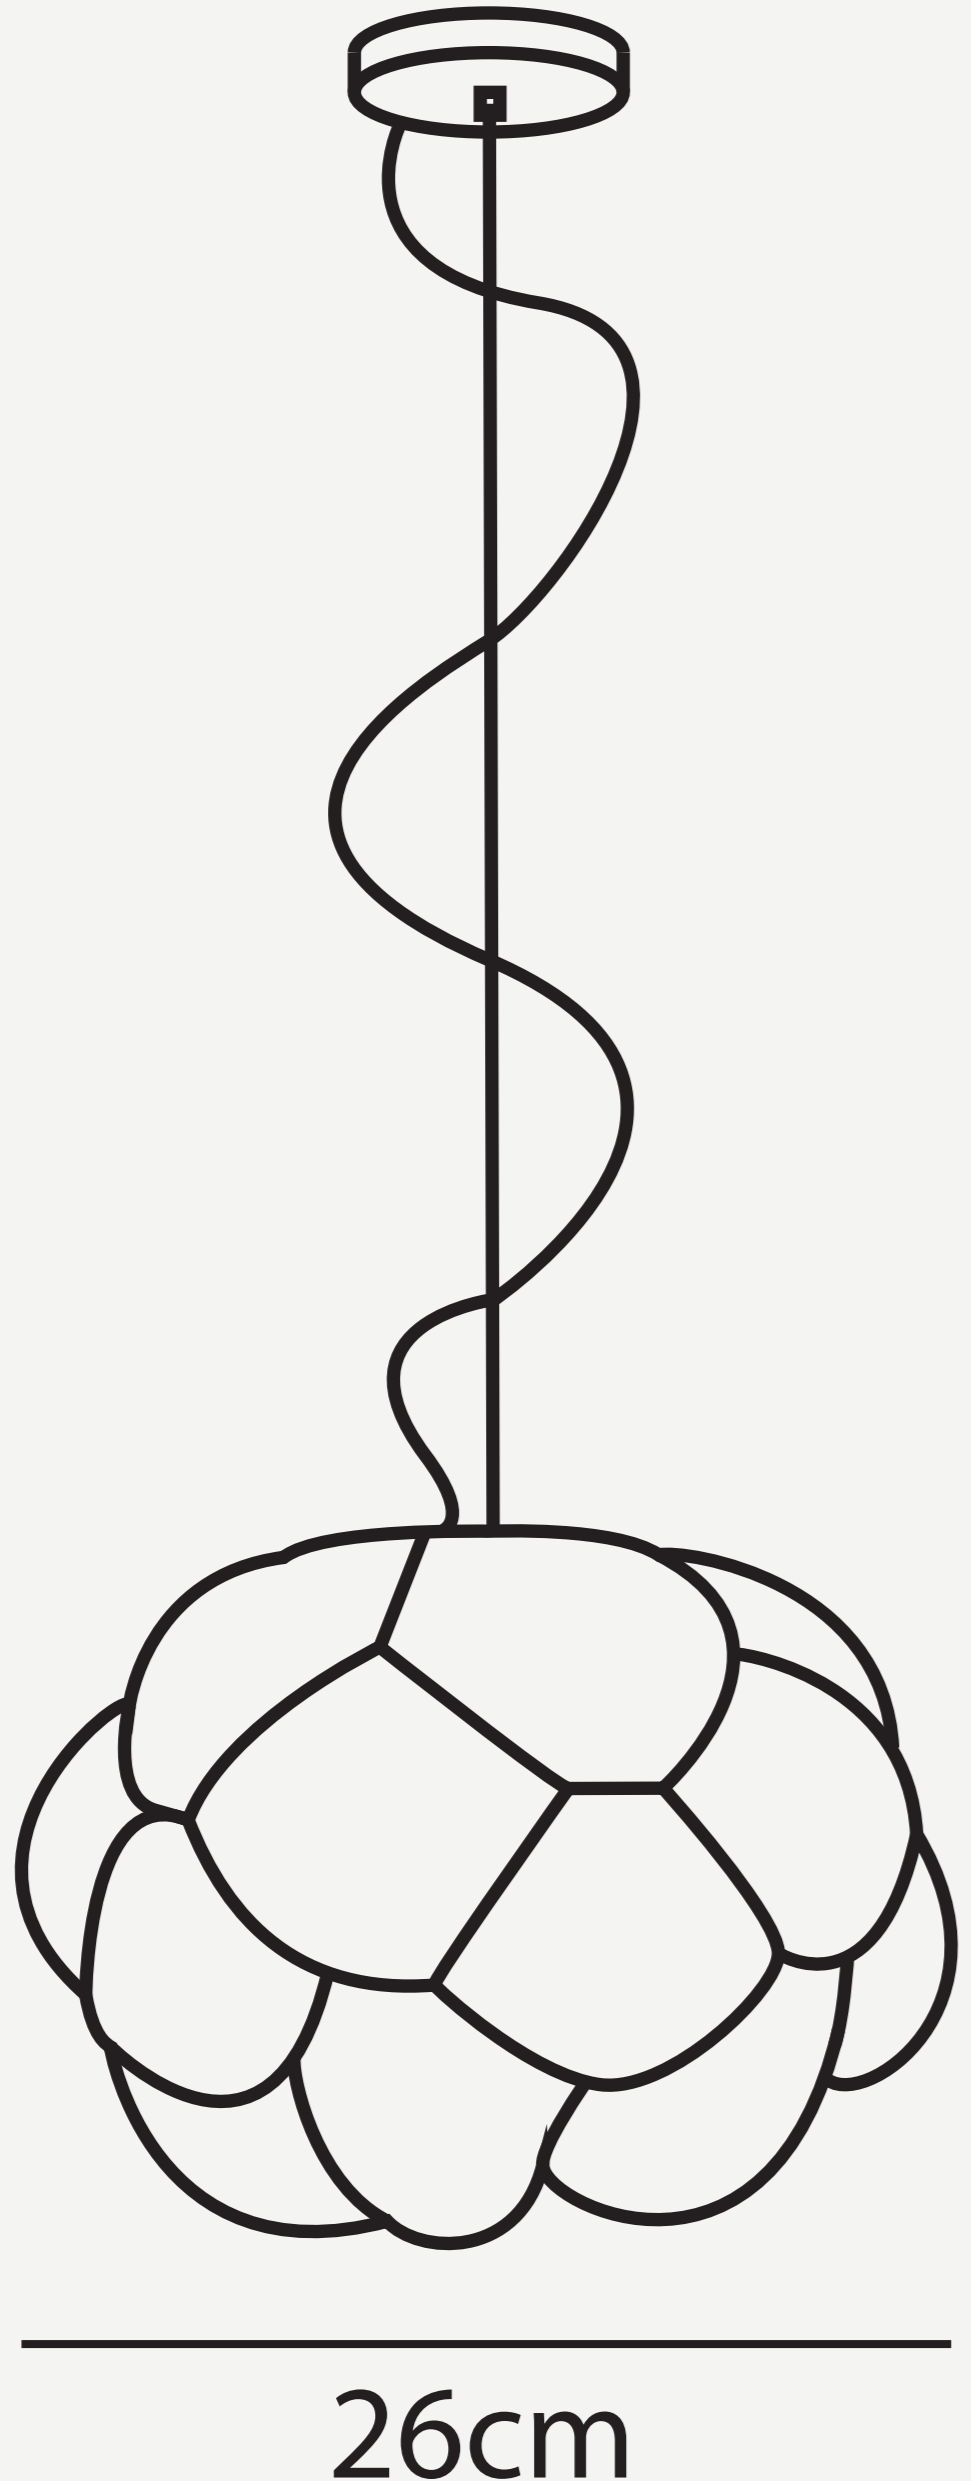

**CLOUDY F21 BY MATHIEU
LEHANNEUR**

L O D A M E R

**CLOUDY F21 BY MATHIEU
LEHANNEUR**

L O D A M E R

- Power source :** AC
- Finish :** Iron
- Material (s) :** Glass stone
- Body Color :** White
- Number of light sources :** 1
- Light source :** LED bulbs
- Light source :** E27
- Lighting Area :** 3-5square meters
- Voltage :** 110~240 V
- Is Dimmable :** No
- Cord :** (Customable)
- Size :** D26cm