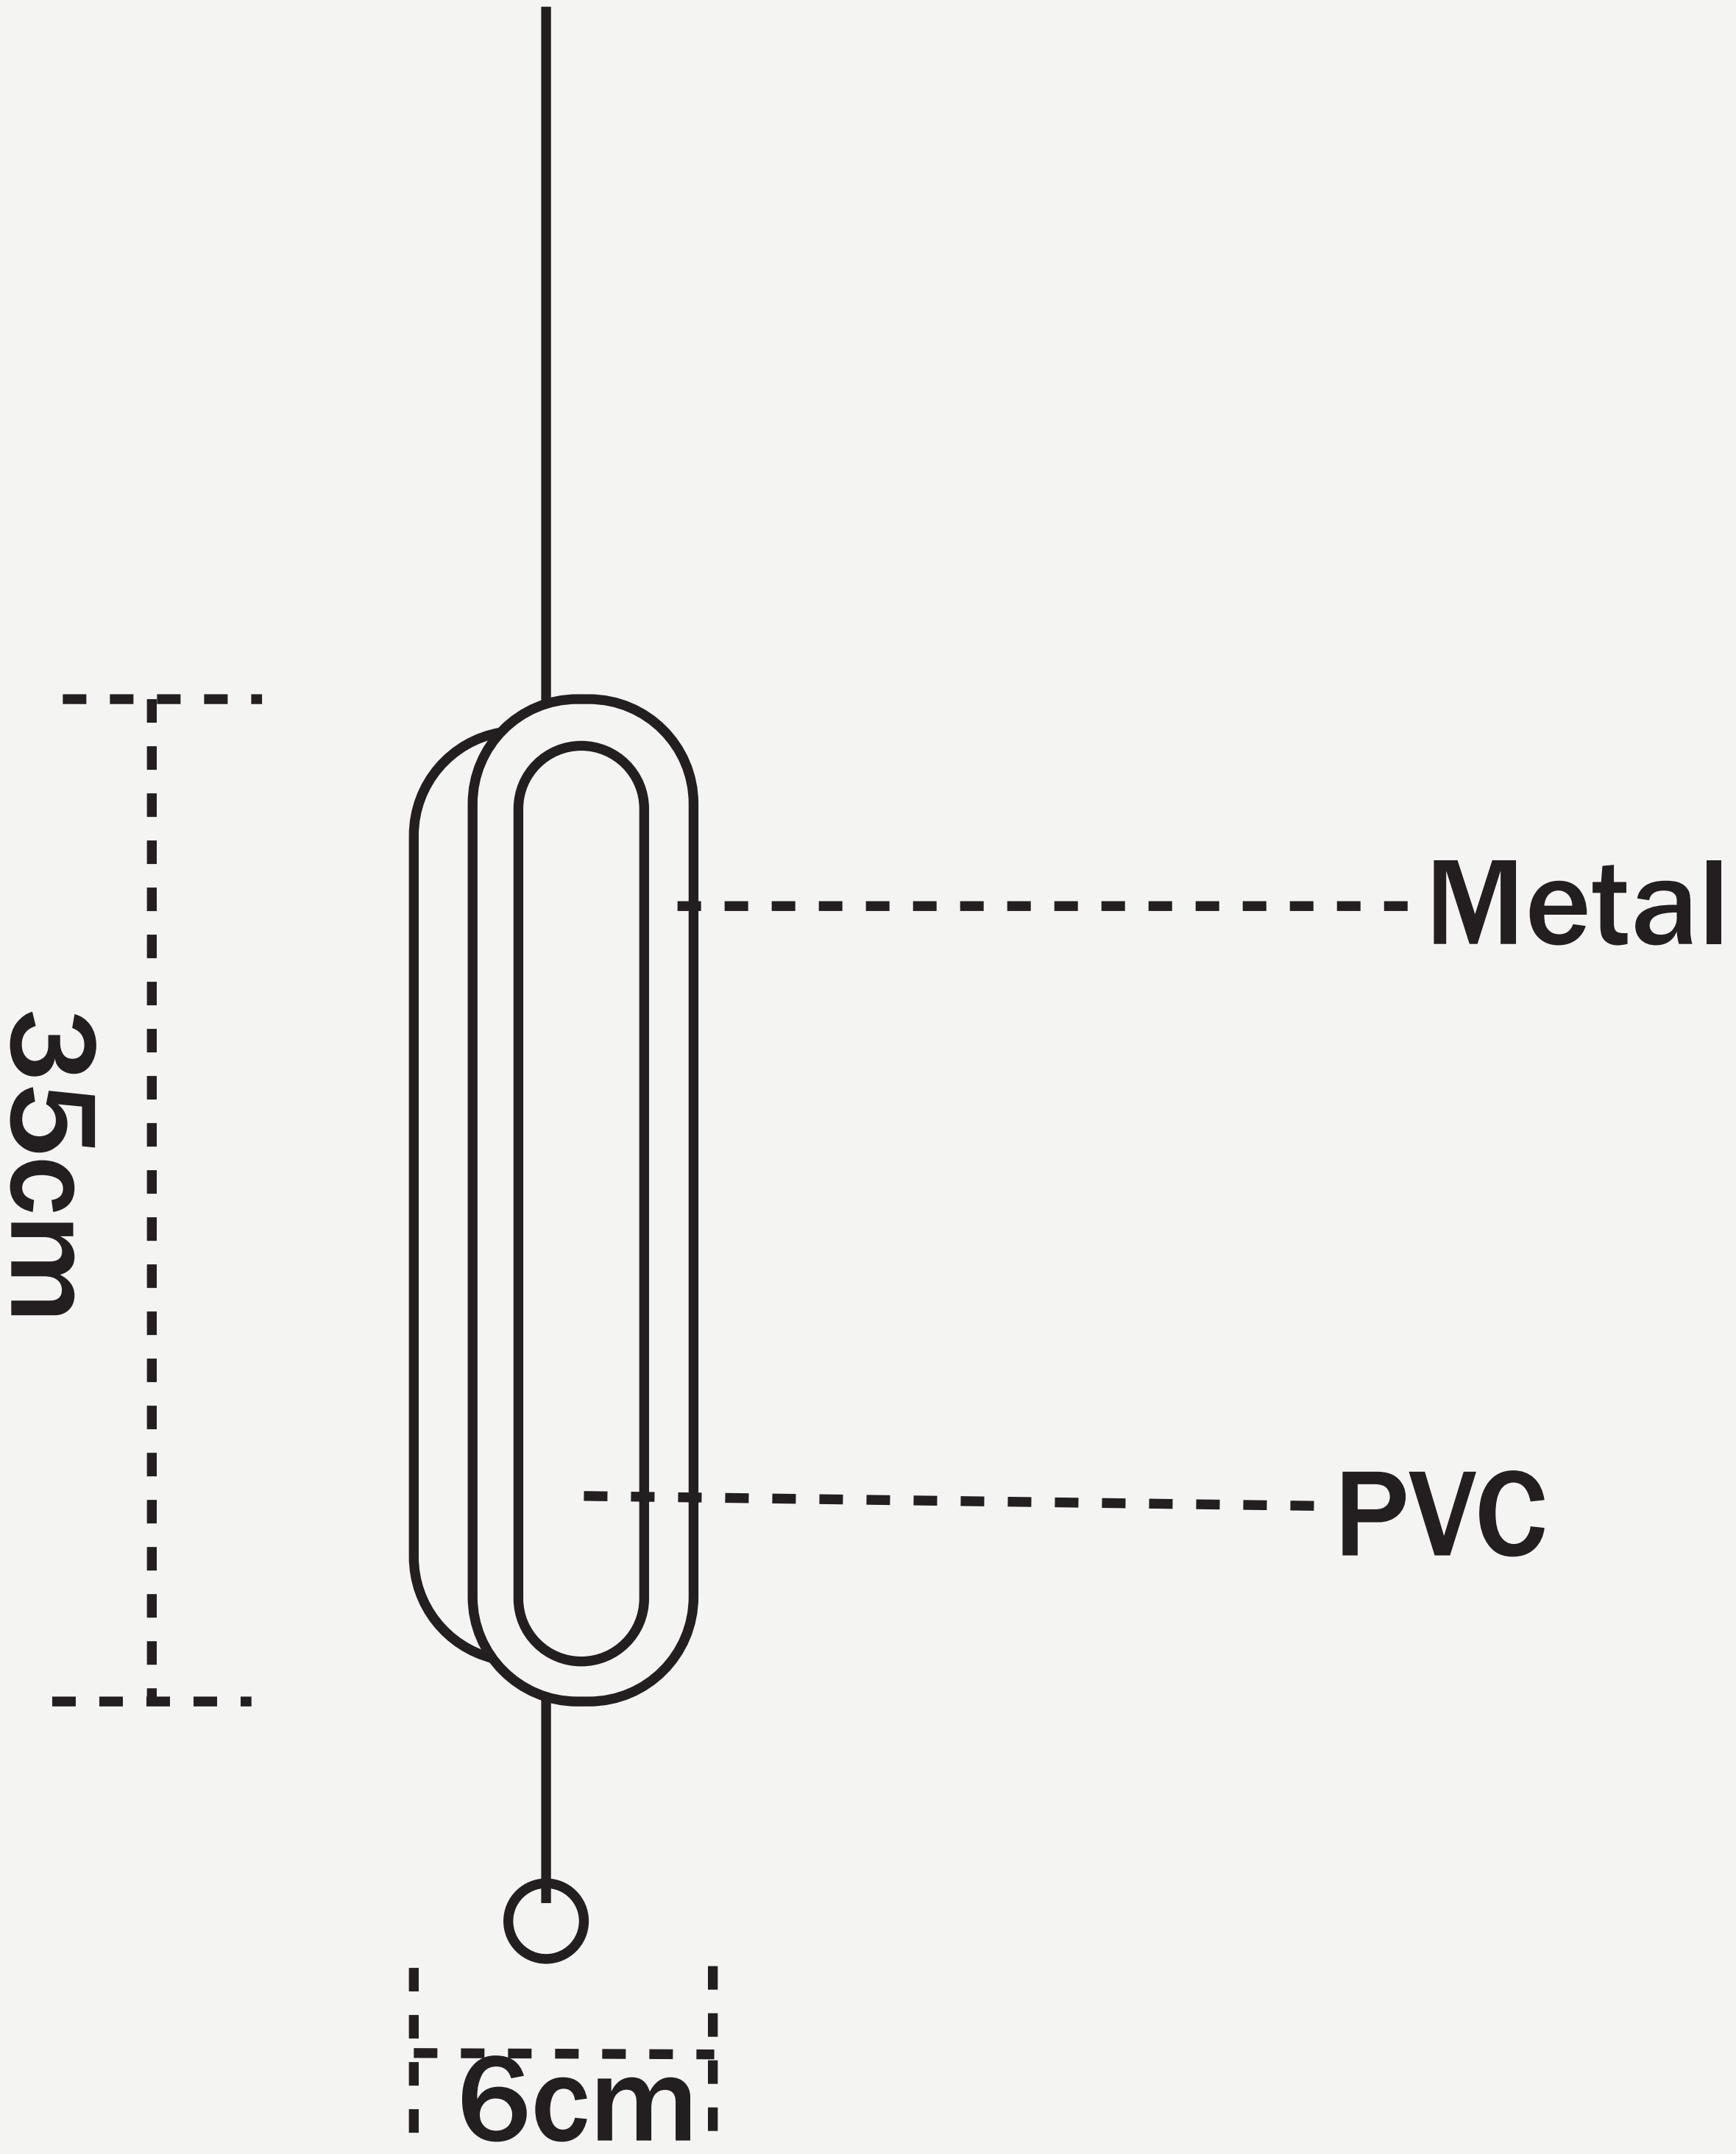

**CIRCUIT 2 PENDANTS BY  
APPARATUS STUDIO**

**L O D A M E R**

**CIRCUIT 2 PENDANTS BY  
APPARATUS STUDIO**

**L O D A M E R**

Power source :	AC
Material (s) :	Metal+PVC
Color:	Gold
Number of light sources :	1
Lighting zone :	3-5 m <sup>2</sup>
Finish :	Iron
Light source :	LED bulbs
Voltage :	110V, 220V
Size:	D6xH35cm/D35xH6cm
Is Dimmable:	No