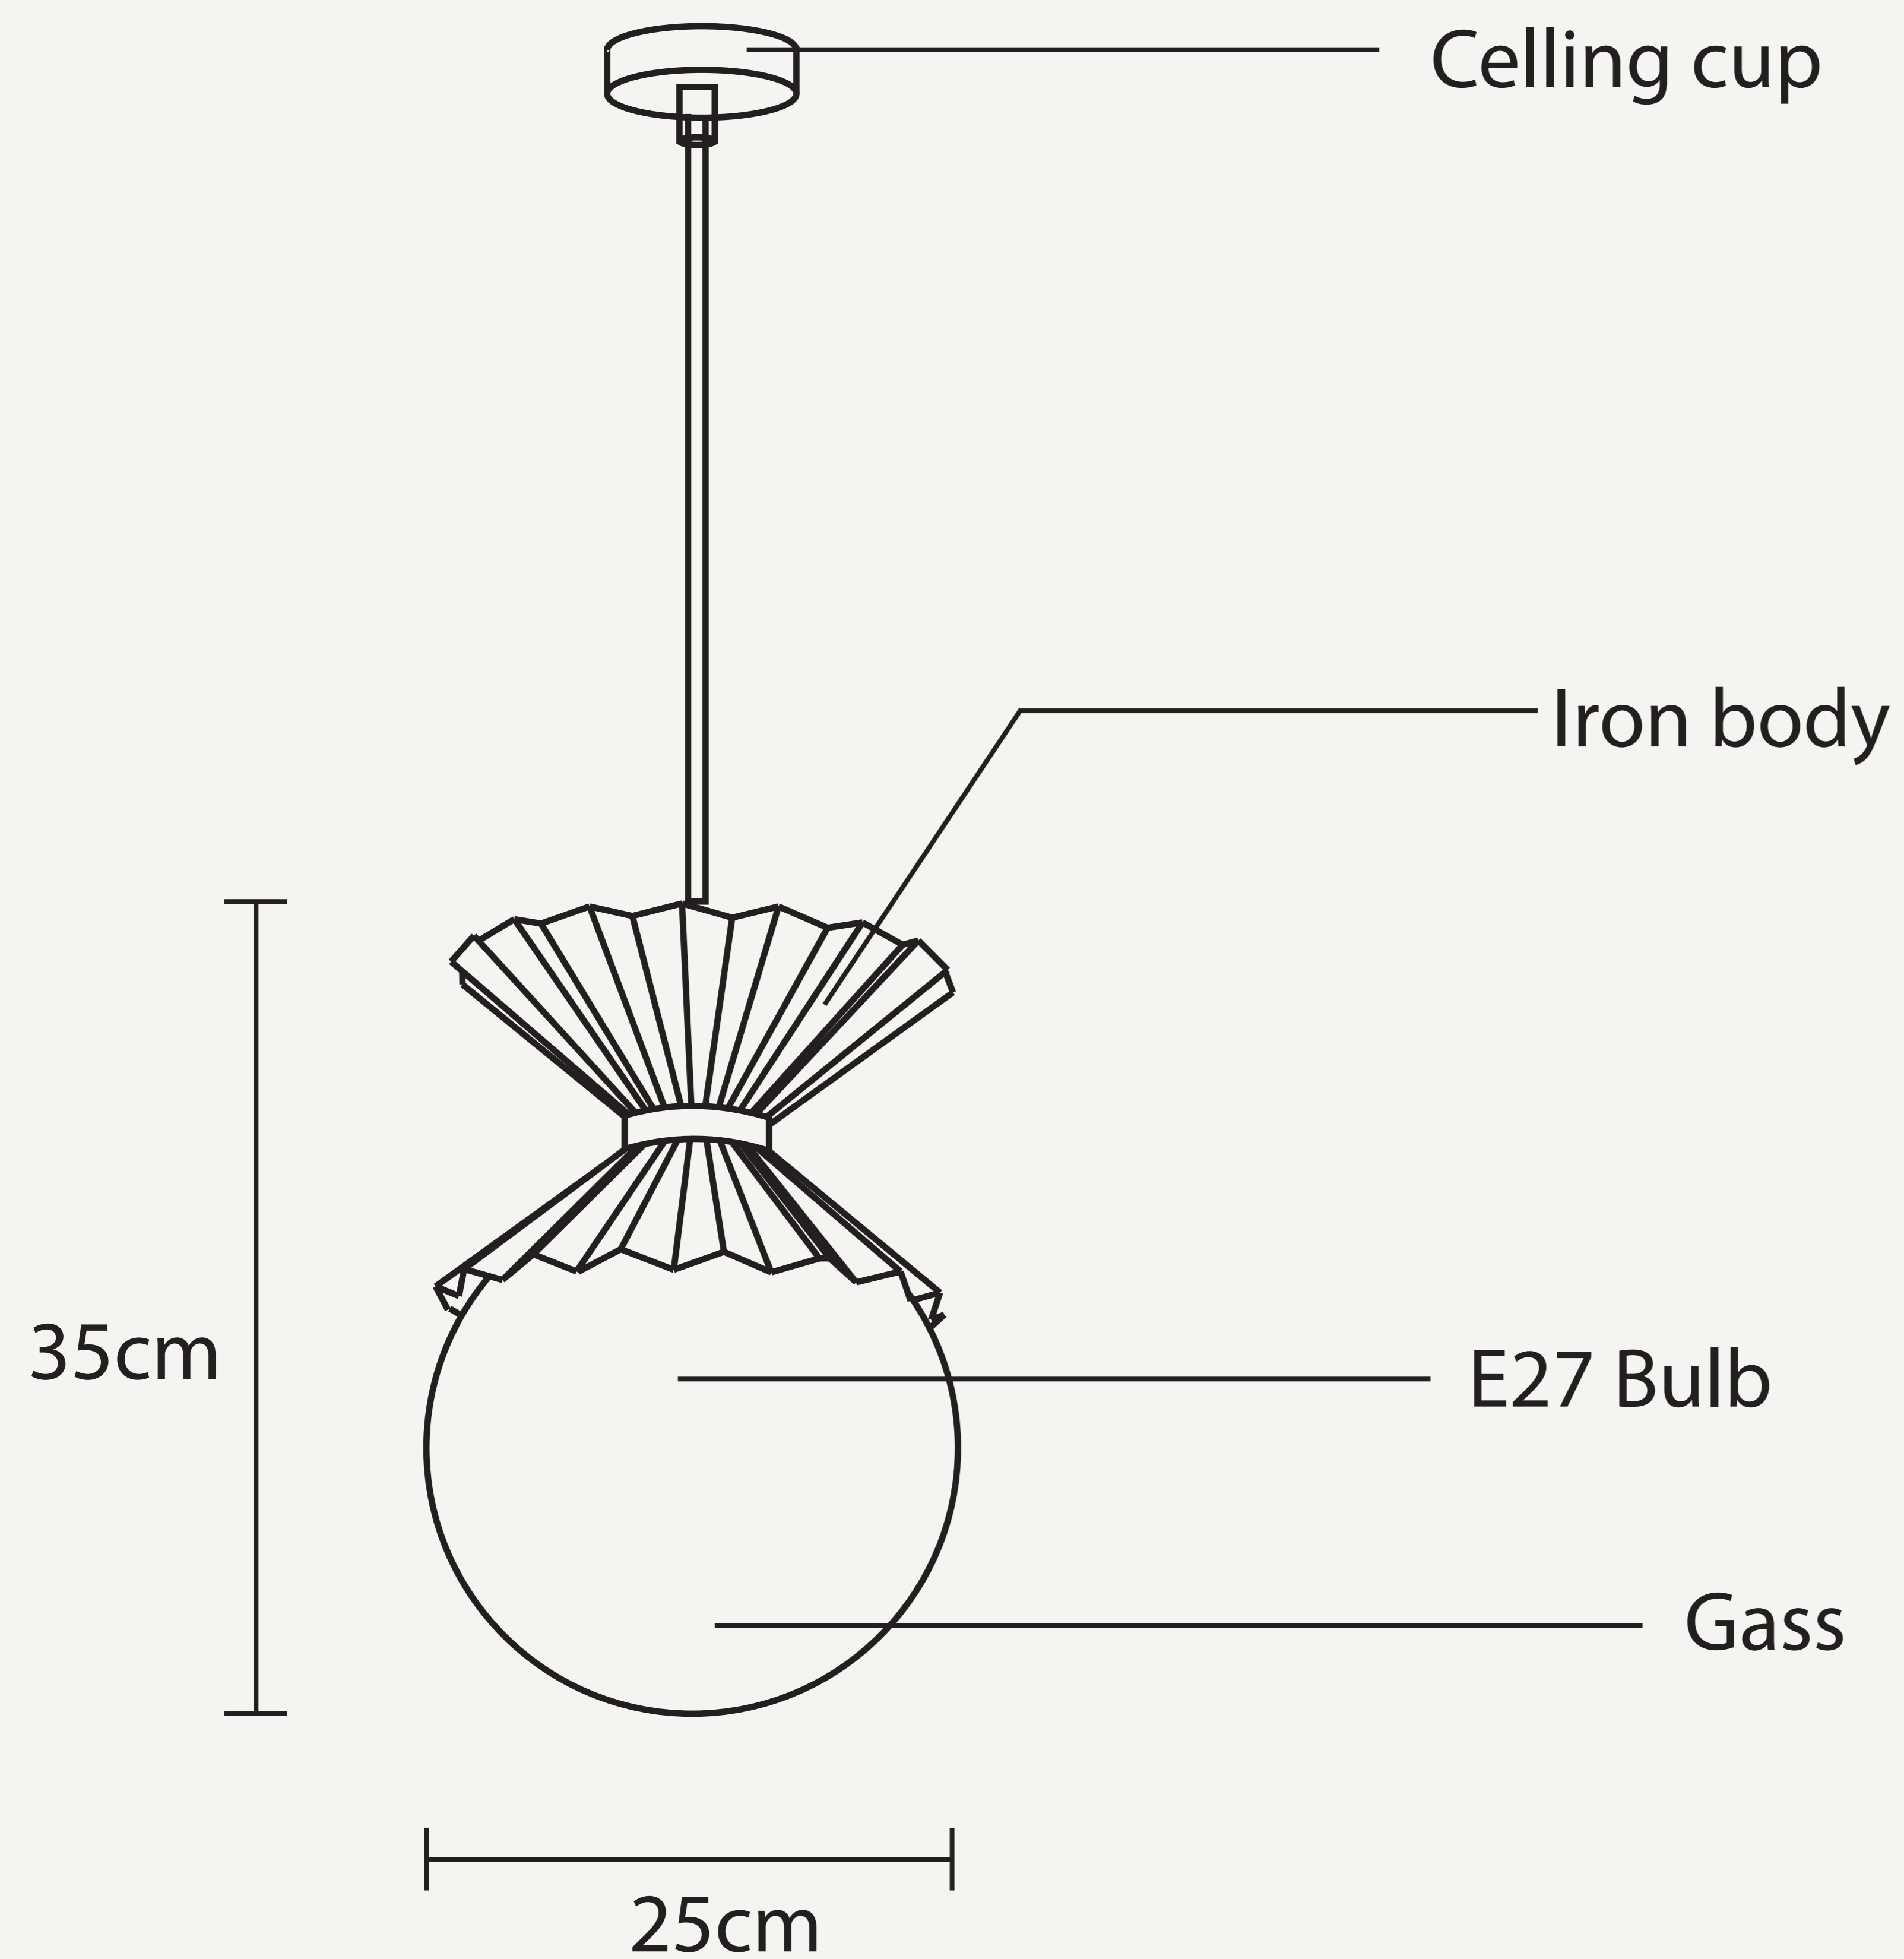

**CANDY BALLS PENDANT LAMP**

**L O D A M E R**

# CANDY BALLS PENDANT LAMP

# L O D A M E R

Power source :	AC
Finish :	Iron
Material (s) :	Metal+Glass
Body Color :	Black/ White/ Yellow
Number of light sources :	1
Light source :	LED bulbs
Light source :	E27
Lighting Area :	3-5square meters
Voltage :	110~240 V
Is Dimmable :	No
Cord :	(Customable)
Size :	D25H35cm