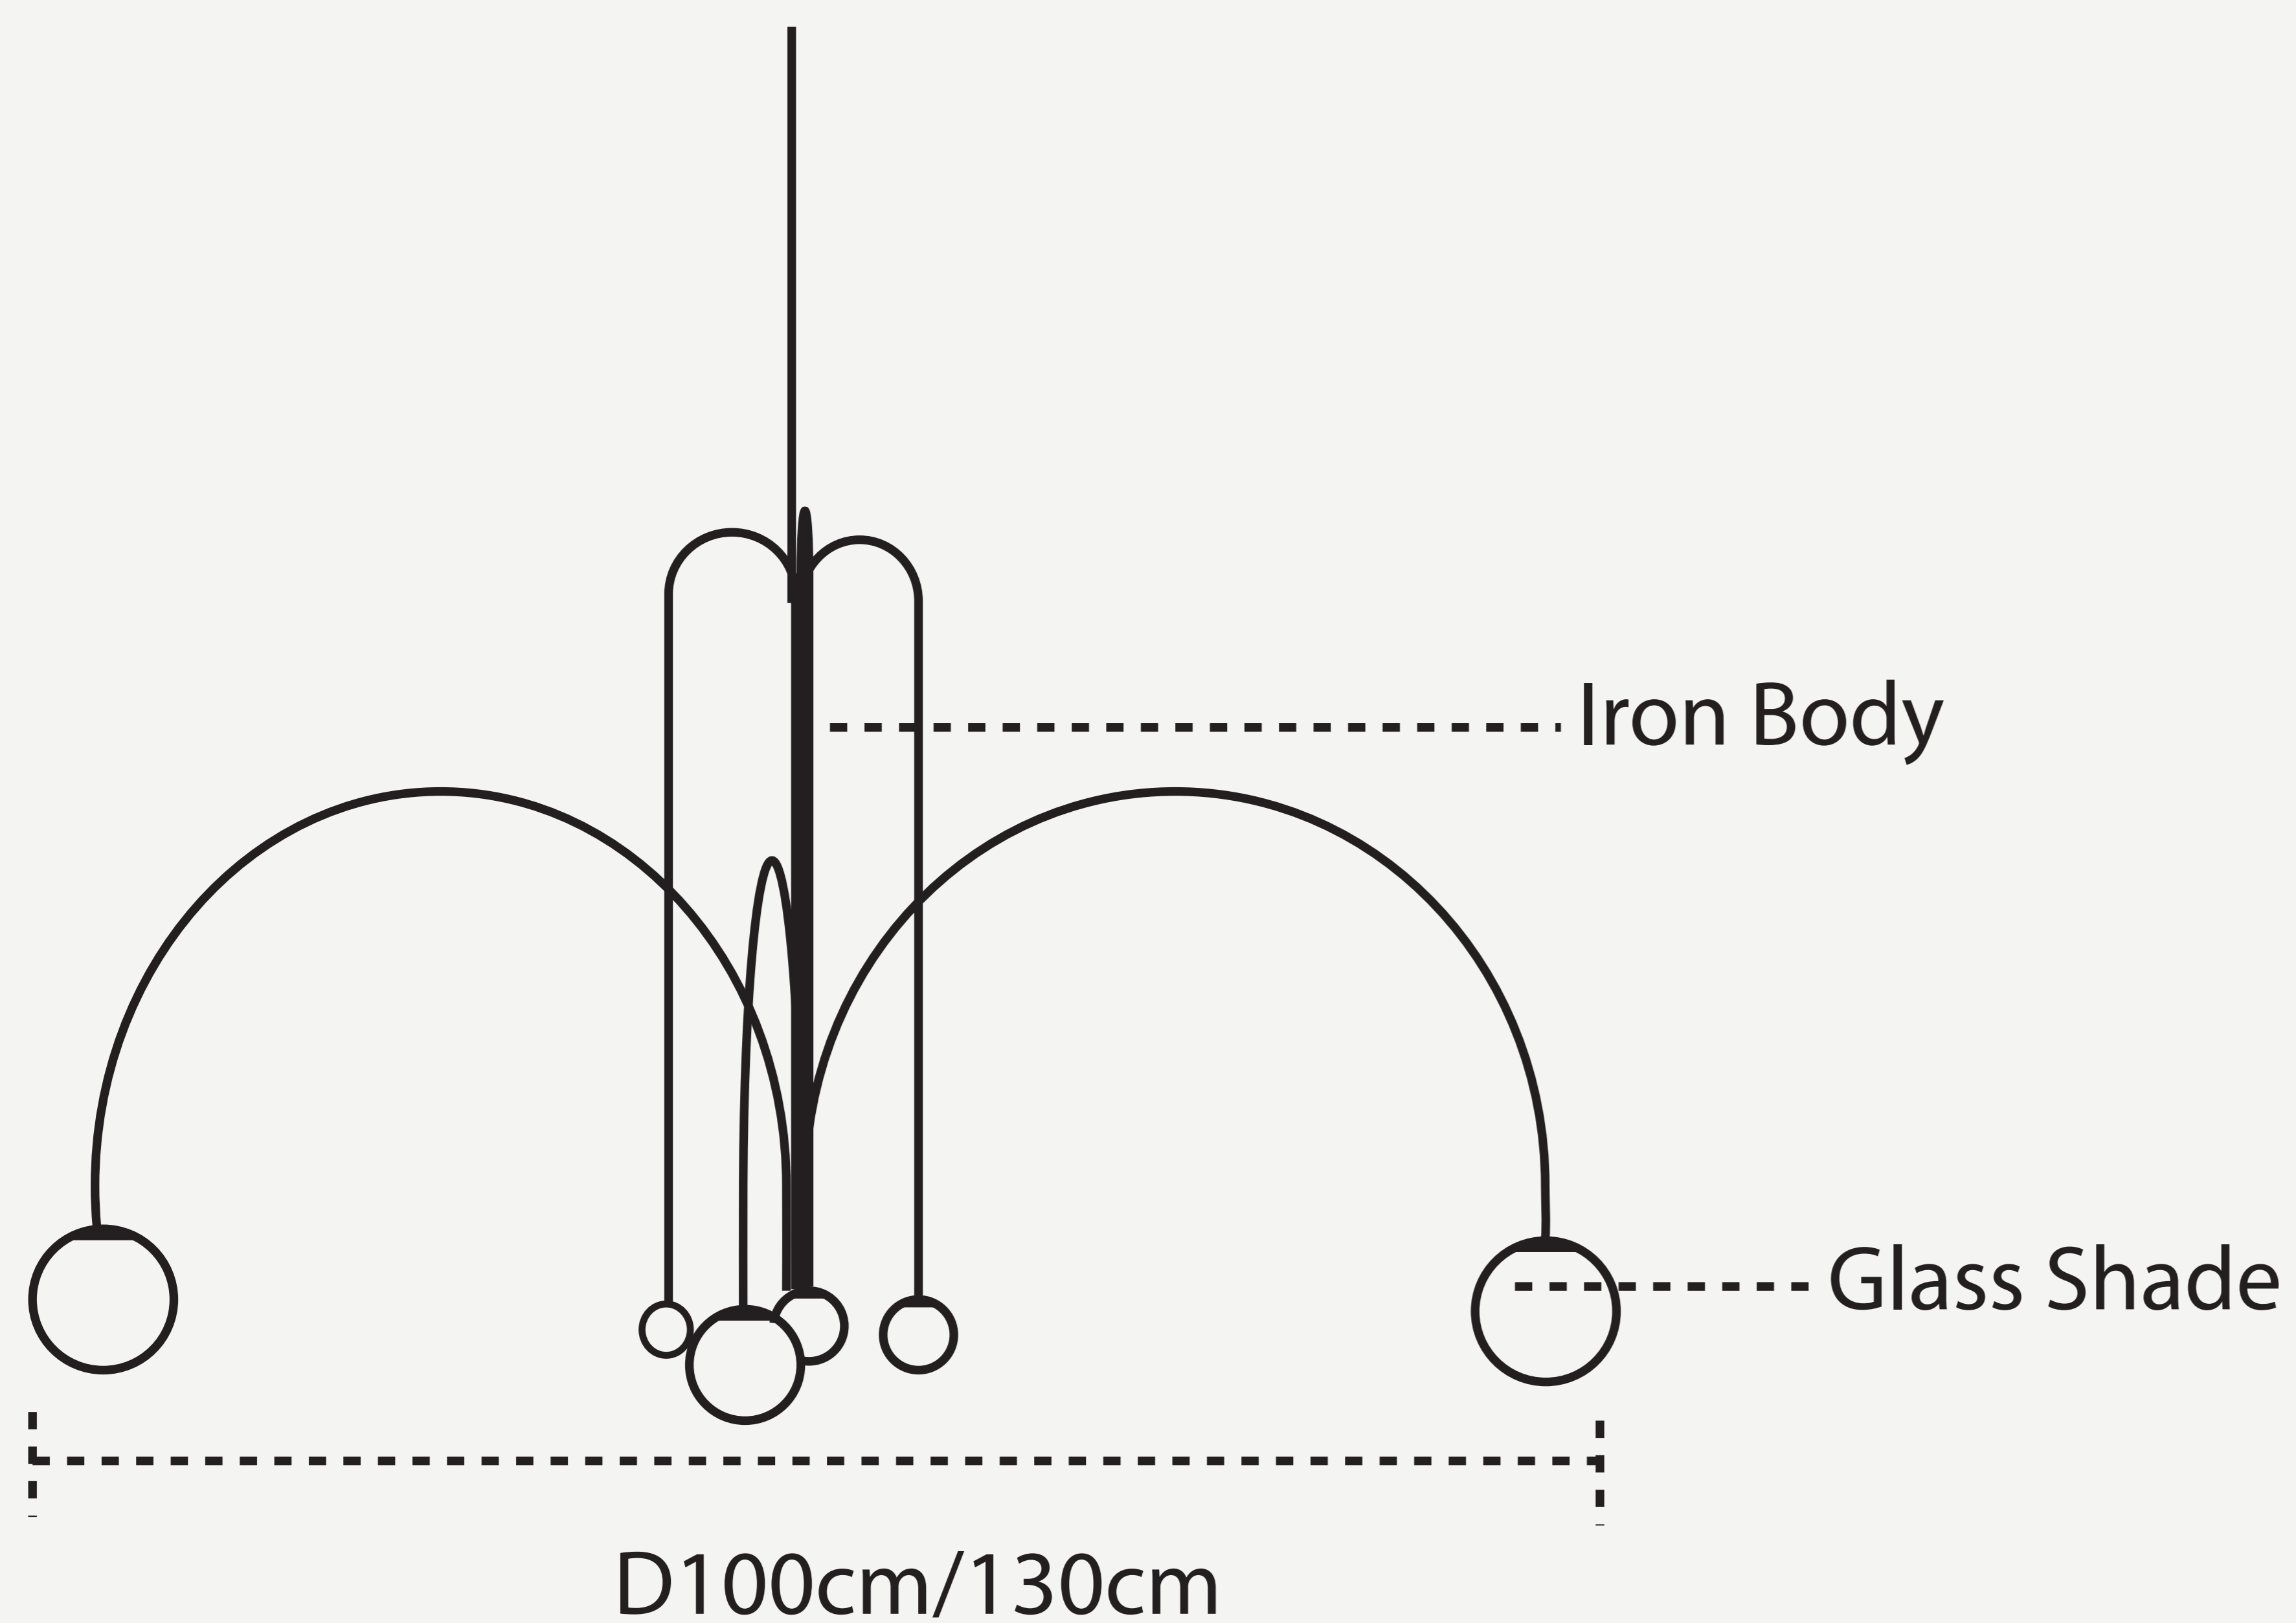

**BOMBA PENDANT LAMP**

**L O D A M E R**

# BOMBA PENDANT LAMP

# L O D A M E R

Power source :	AC
Finish :	Iron
Material (s) :	Metal+Glass
Number of light sources :	6
Light source :	LED bulbs
Light Source :	G9
Voltage :	110~240 V
Glass Color :	White
Body Color :	Red/Gold/Black
Is Dimmable :	No
CRI :	90
Color Temperature :	3500k
Weight :	5.4kg
Size :	D100cm/D130cm