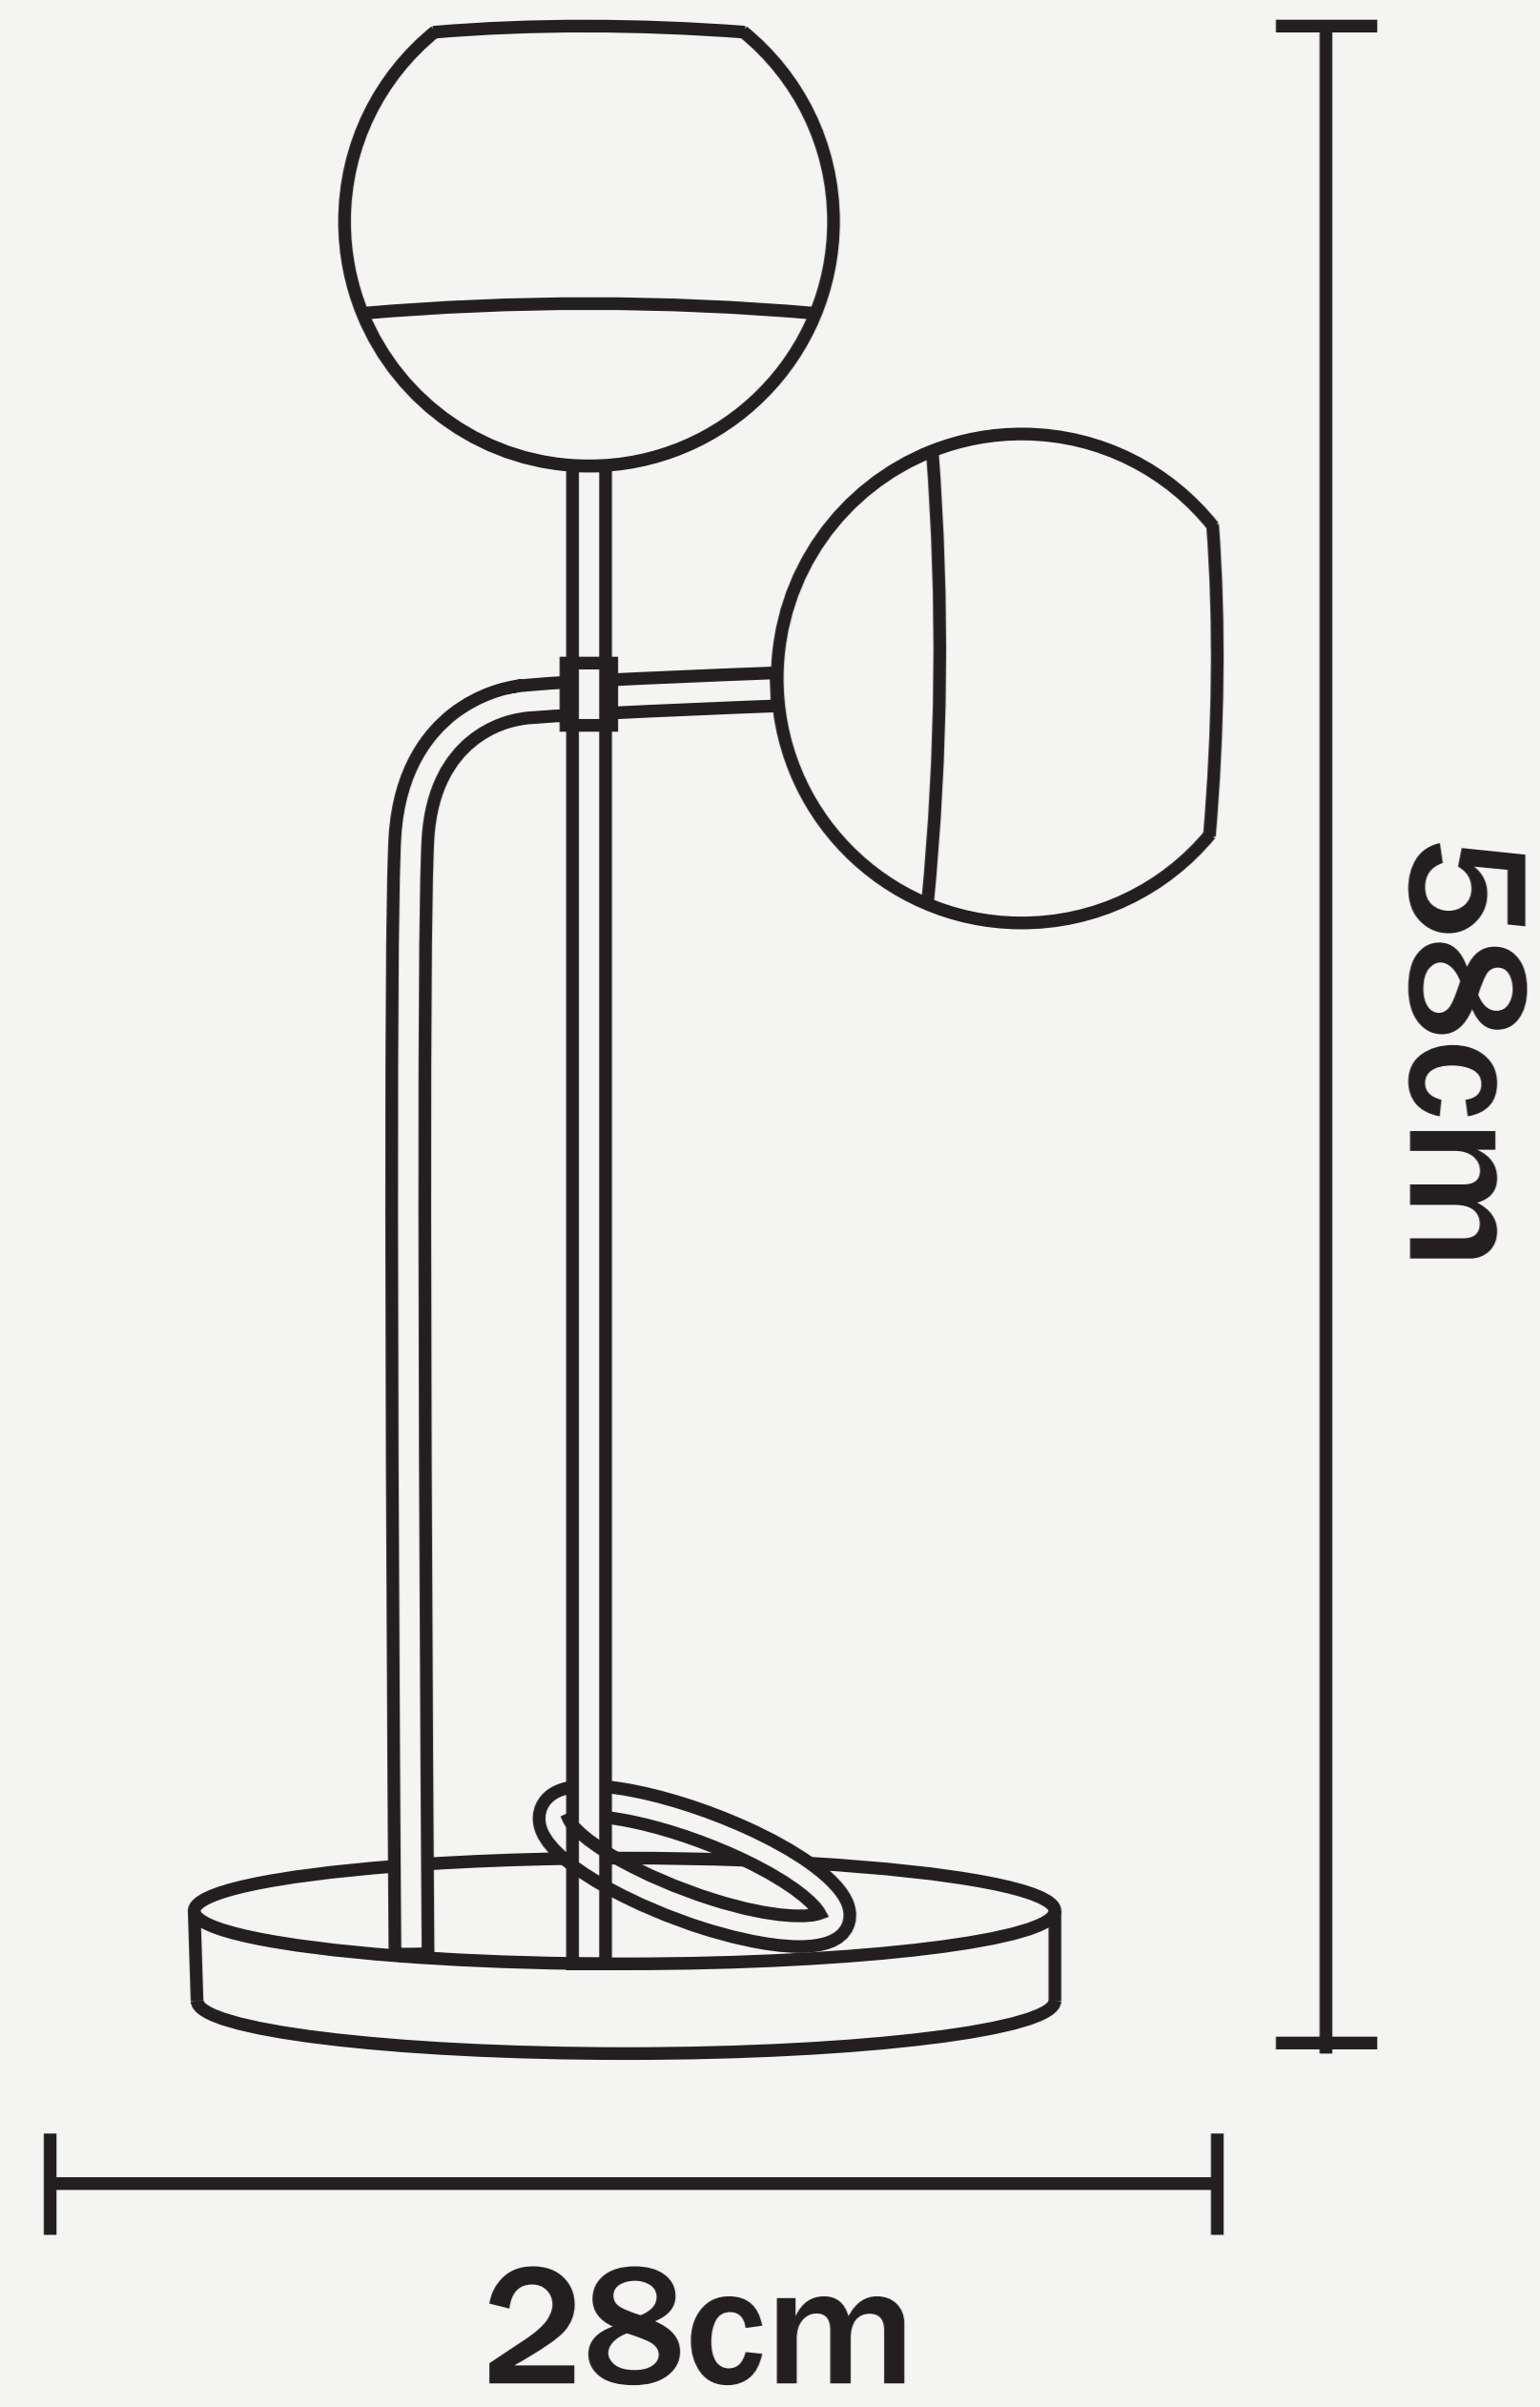

BLACK WIDOW TABLE LAMP

L O D A M E R

BLACK WIDOW TABLE LAMP

L O D A M E R

Finish :	Iron
Power :	0-5 W
Material (s) :	Metal+Glass
Power source :	AC
Light source :	LED bulbs
Glass Color:	White+Black
Size:	D28H58cm
Is Dimmable:	No