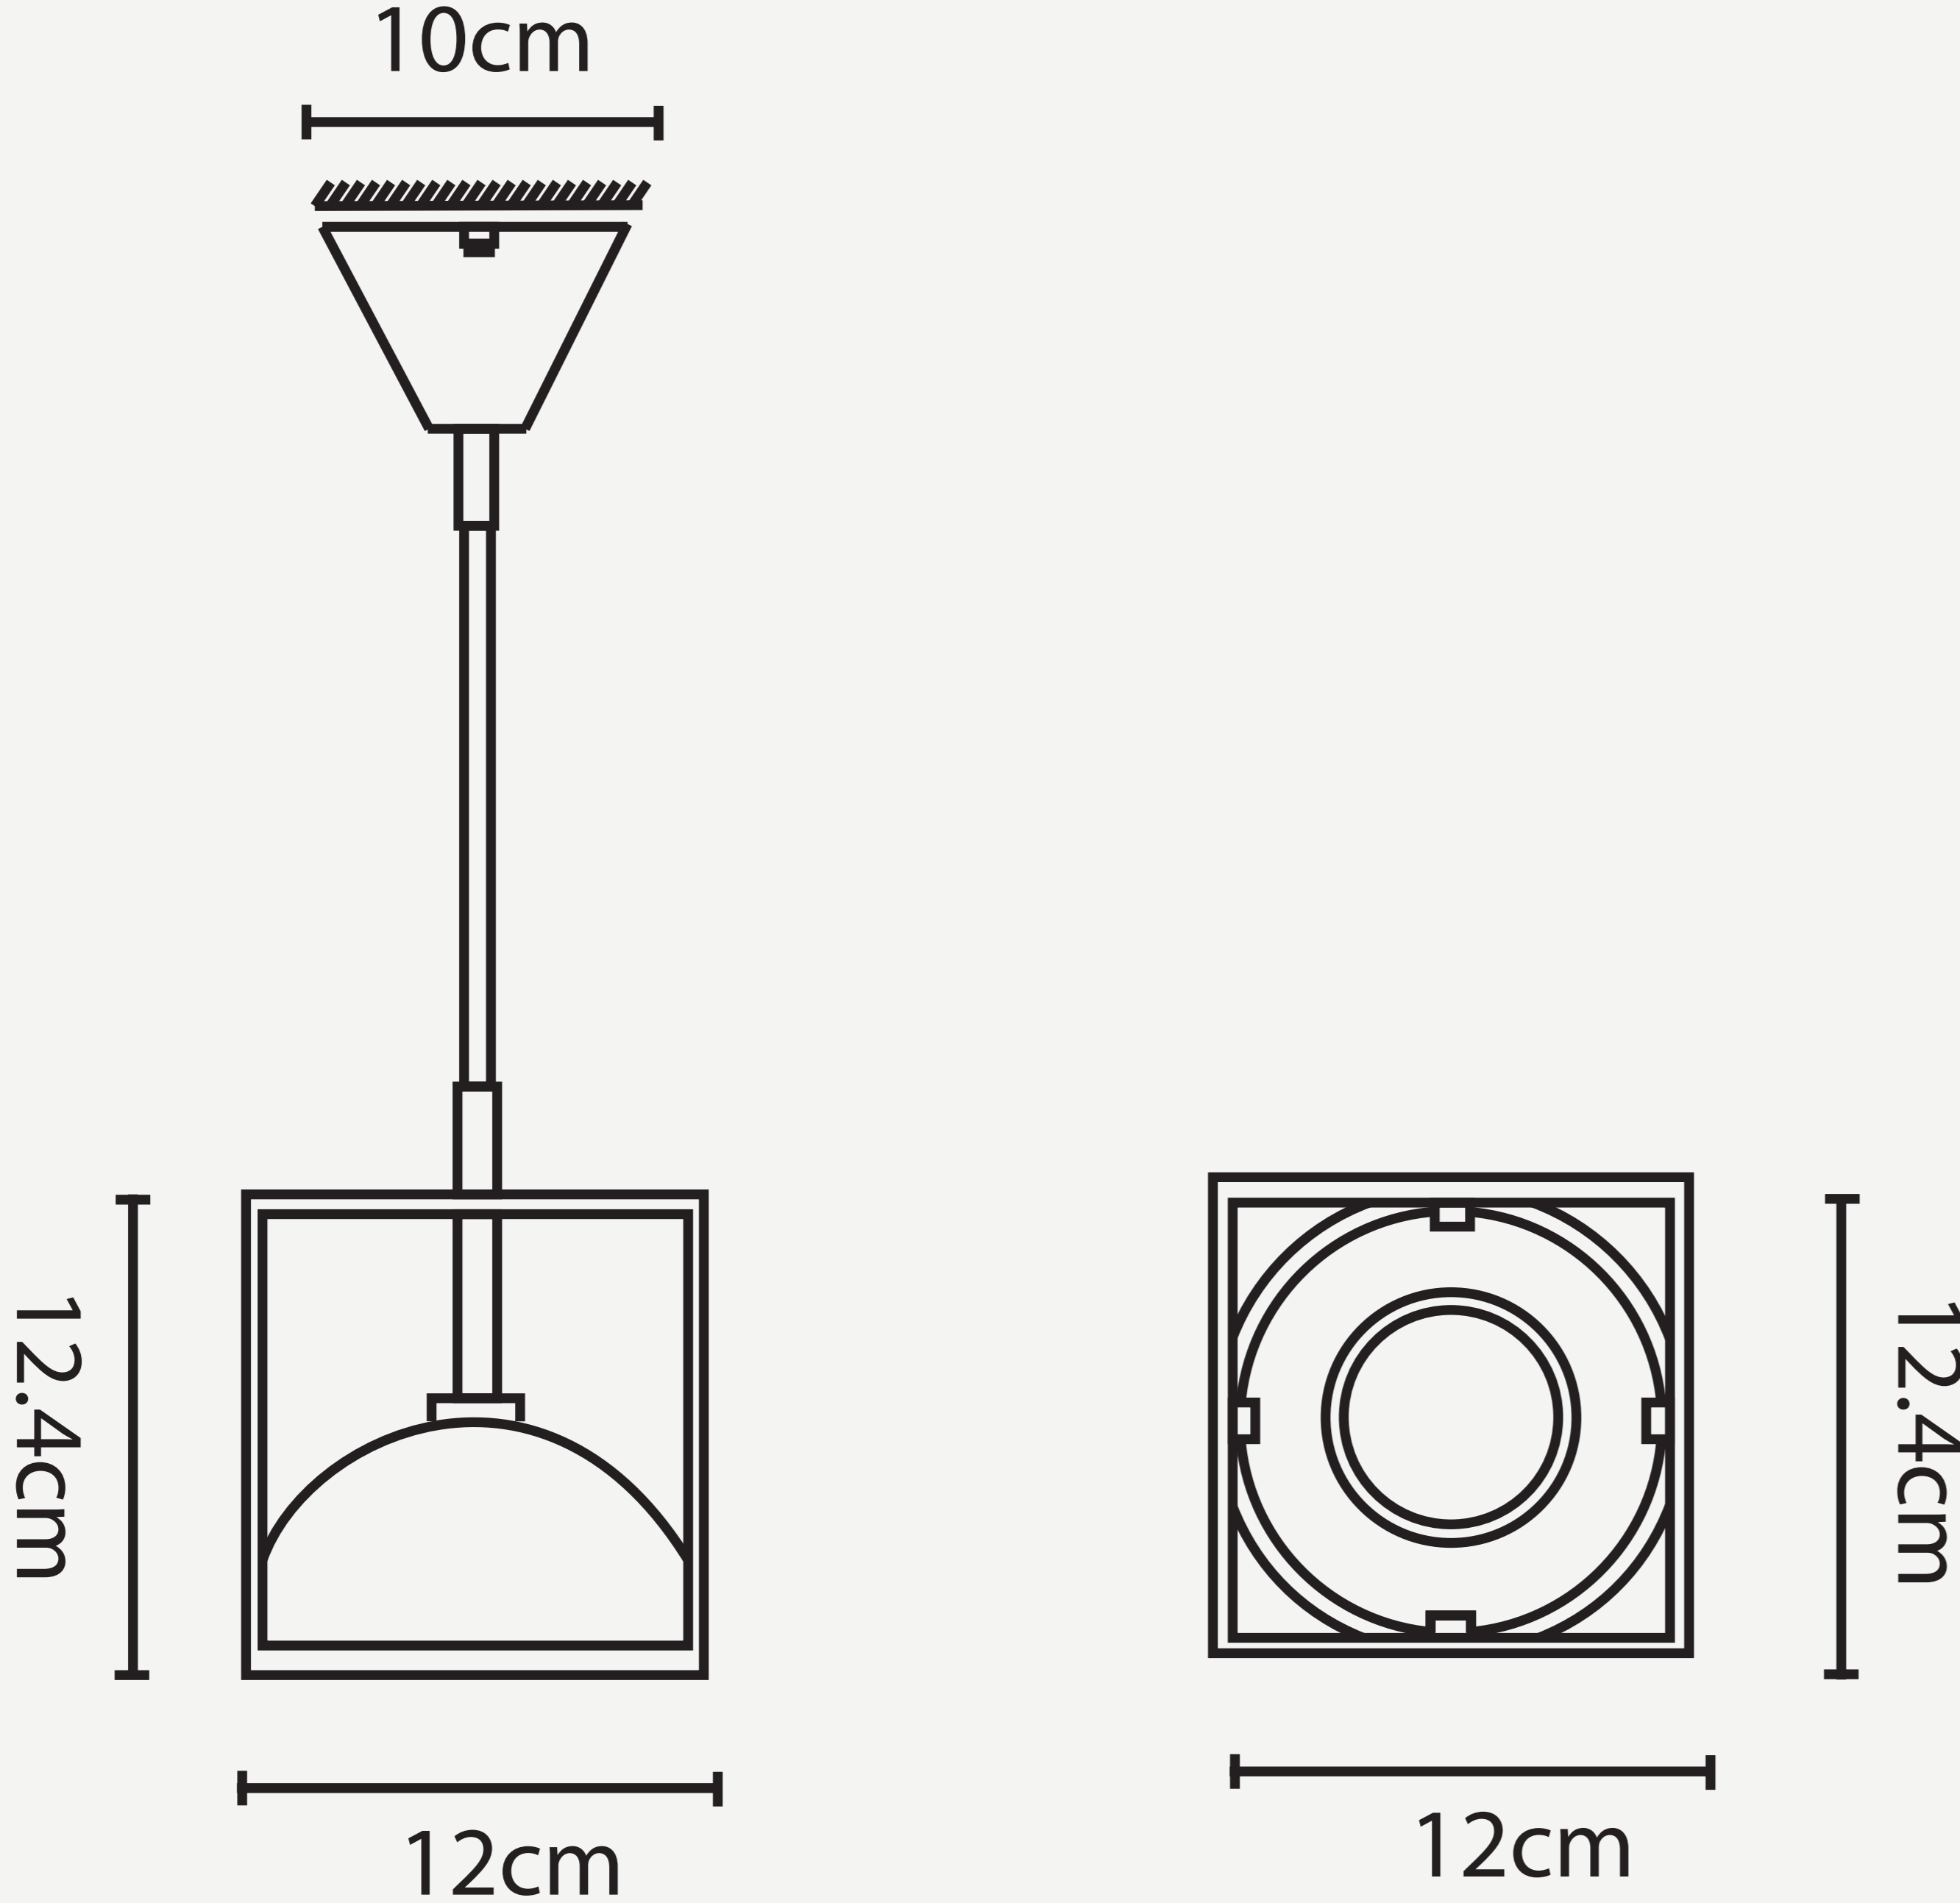

**ALOAM MARBLE PENDANT  
LAMP**

**L O D A M E R**

# L O D A M E R

Power source : AC  
Light Source : LED  
Lighting zone : 5-10m2.  
Number of light sources : 1  
Material (s) : Metal+Marble  
Color : Green/Black/White