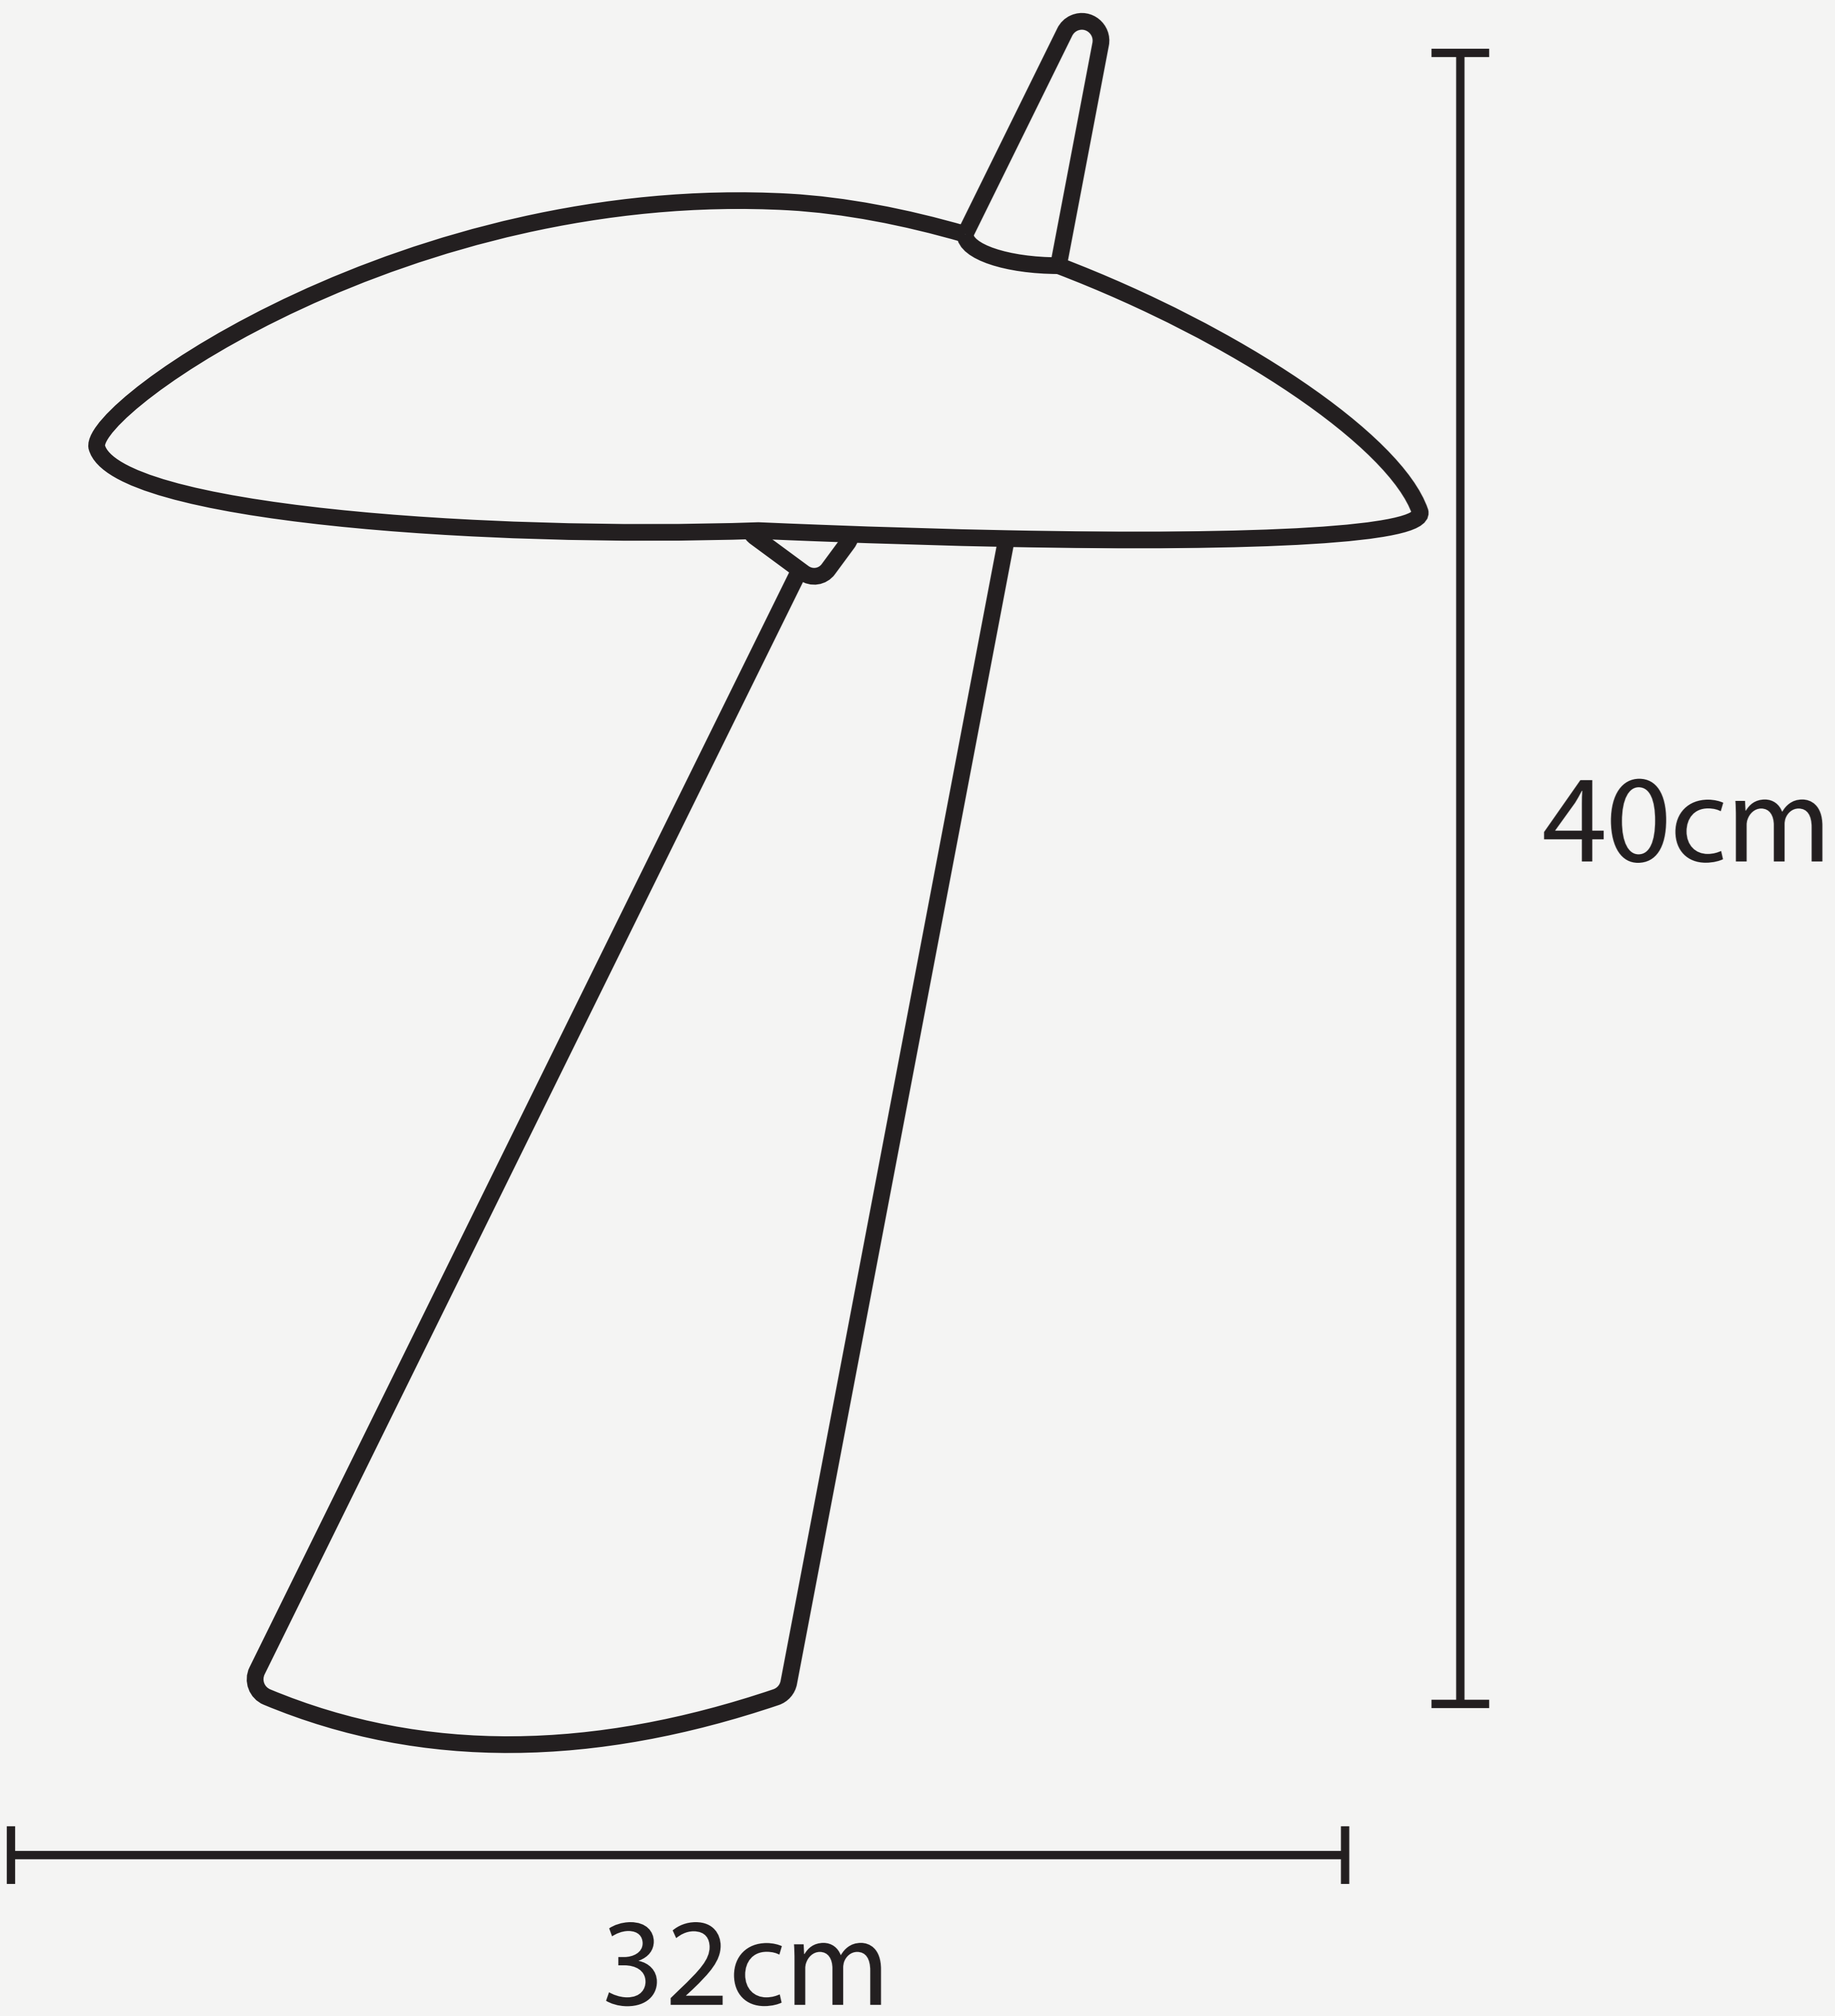

TREE OF LIFE LAMP

L O D A M E R

TREE OF LIFE LAMP

L O D A M E R

- Power source : AC
- Voltage : 90-260V
- Body Material : Iron+Wood
- Shade type : Iron
- Light source : LED bulbs
- Switch type : Knob switch
- Material (s) : Metal
- Finish : Iron
- Color: Black, White & Green