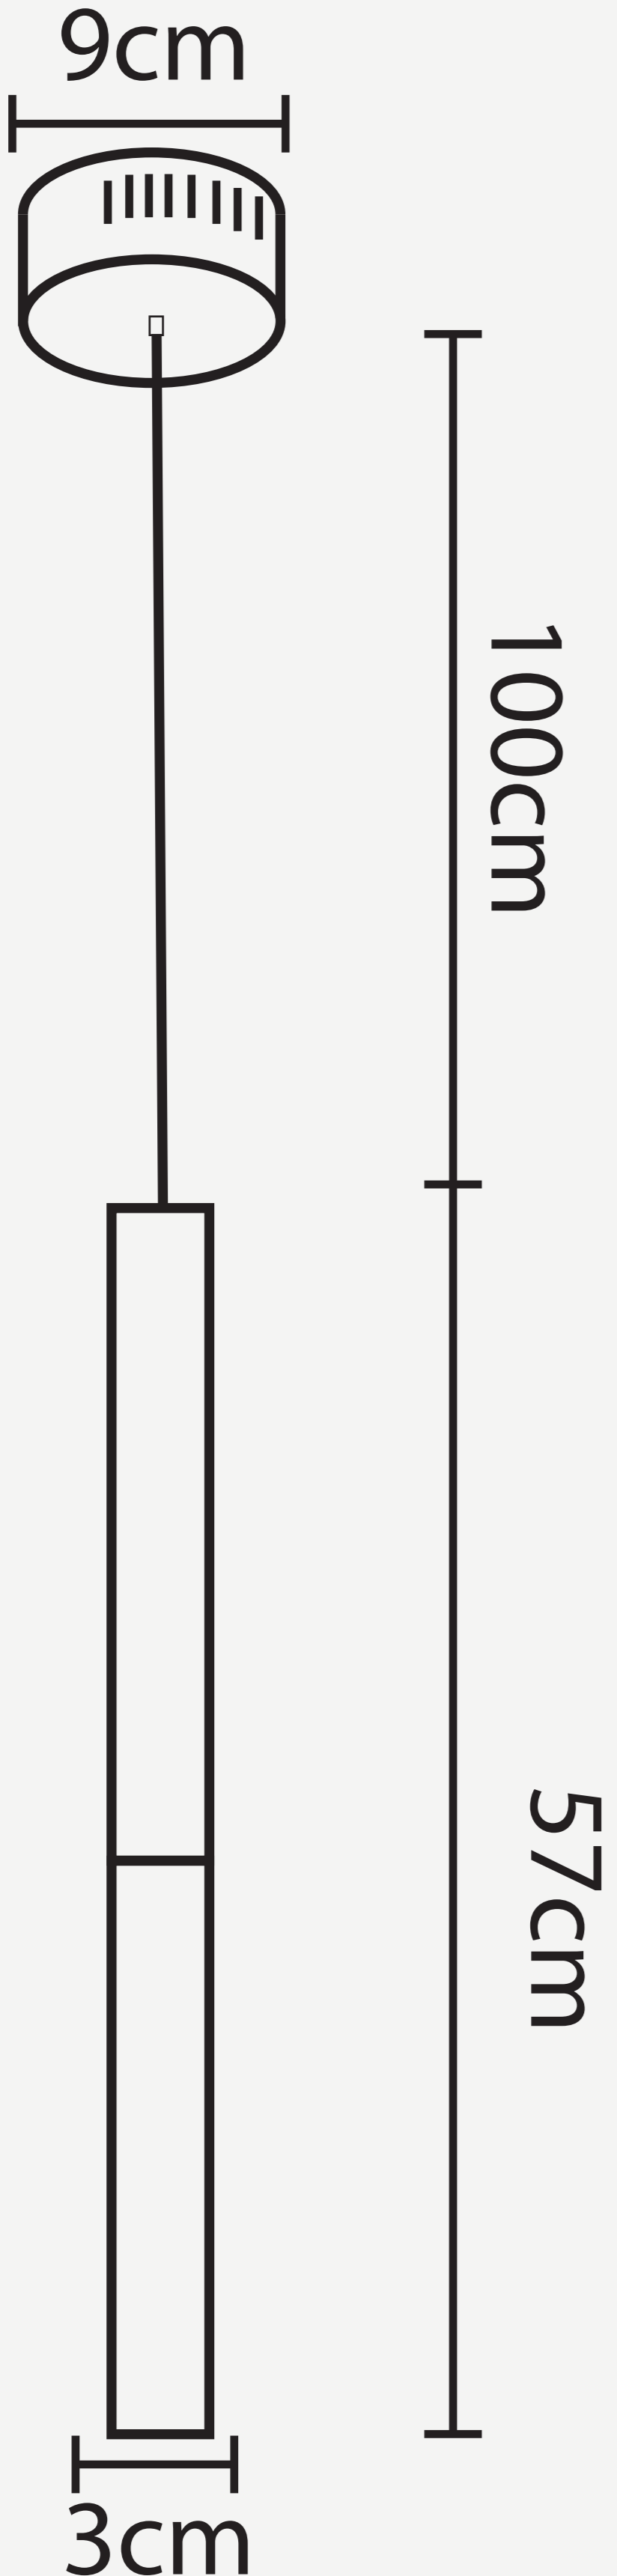

**TOOBY RECTANGULAR
MULTISPOT PENDANT LAMP**

L O D A M E R

**TOOBY RECTANGULAR
MULTISPOT PENDANT LAMP**

L O D A M E R

Power source :	AC
Finish :	Iron
Material (s) :	Metal+Crystal
Number of light sources :	1
Light source :	LED bulbs
Lighting Area :	5-10 square meters
Voltage :	110~240 V
Is Dimmable :	No
Cord :	100cm (Customable)
Size :	1 Head : D9xH57cm 3 Head : L40xH57cm 5 Head : L65xH57cm 13 Head : D40xH57cm