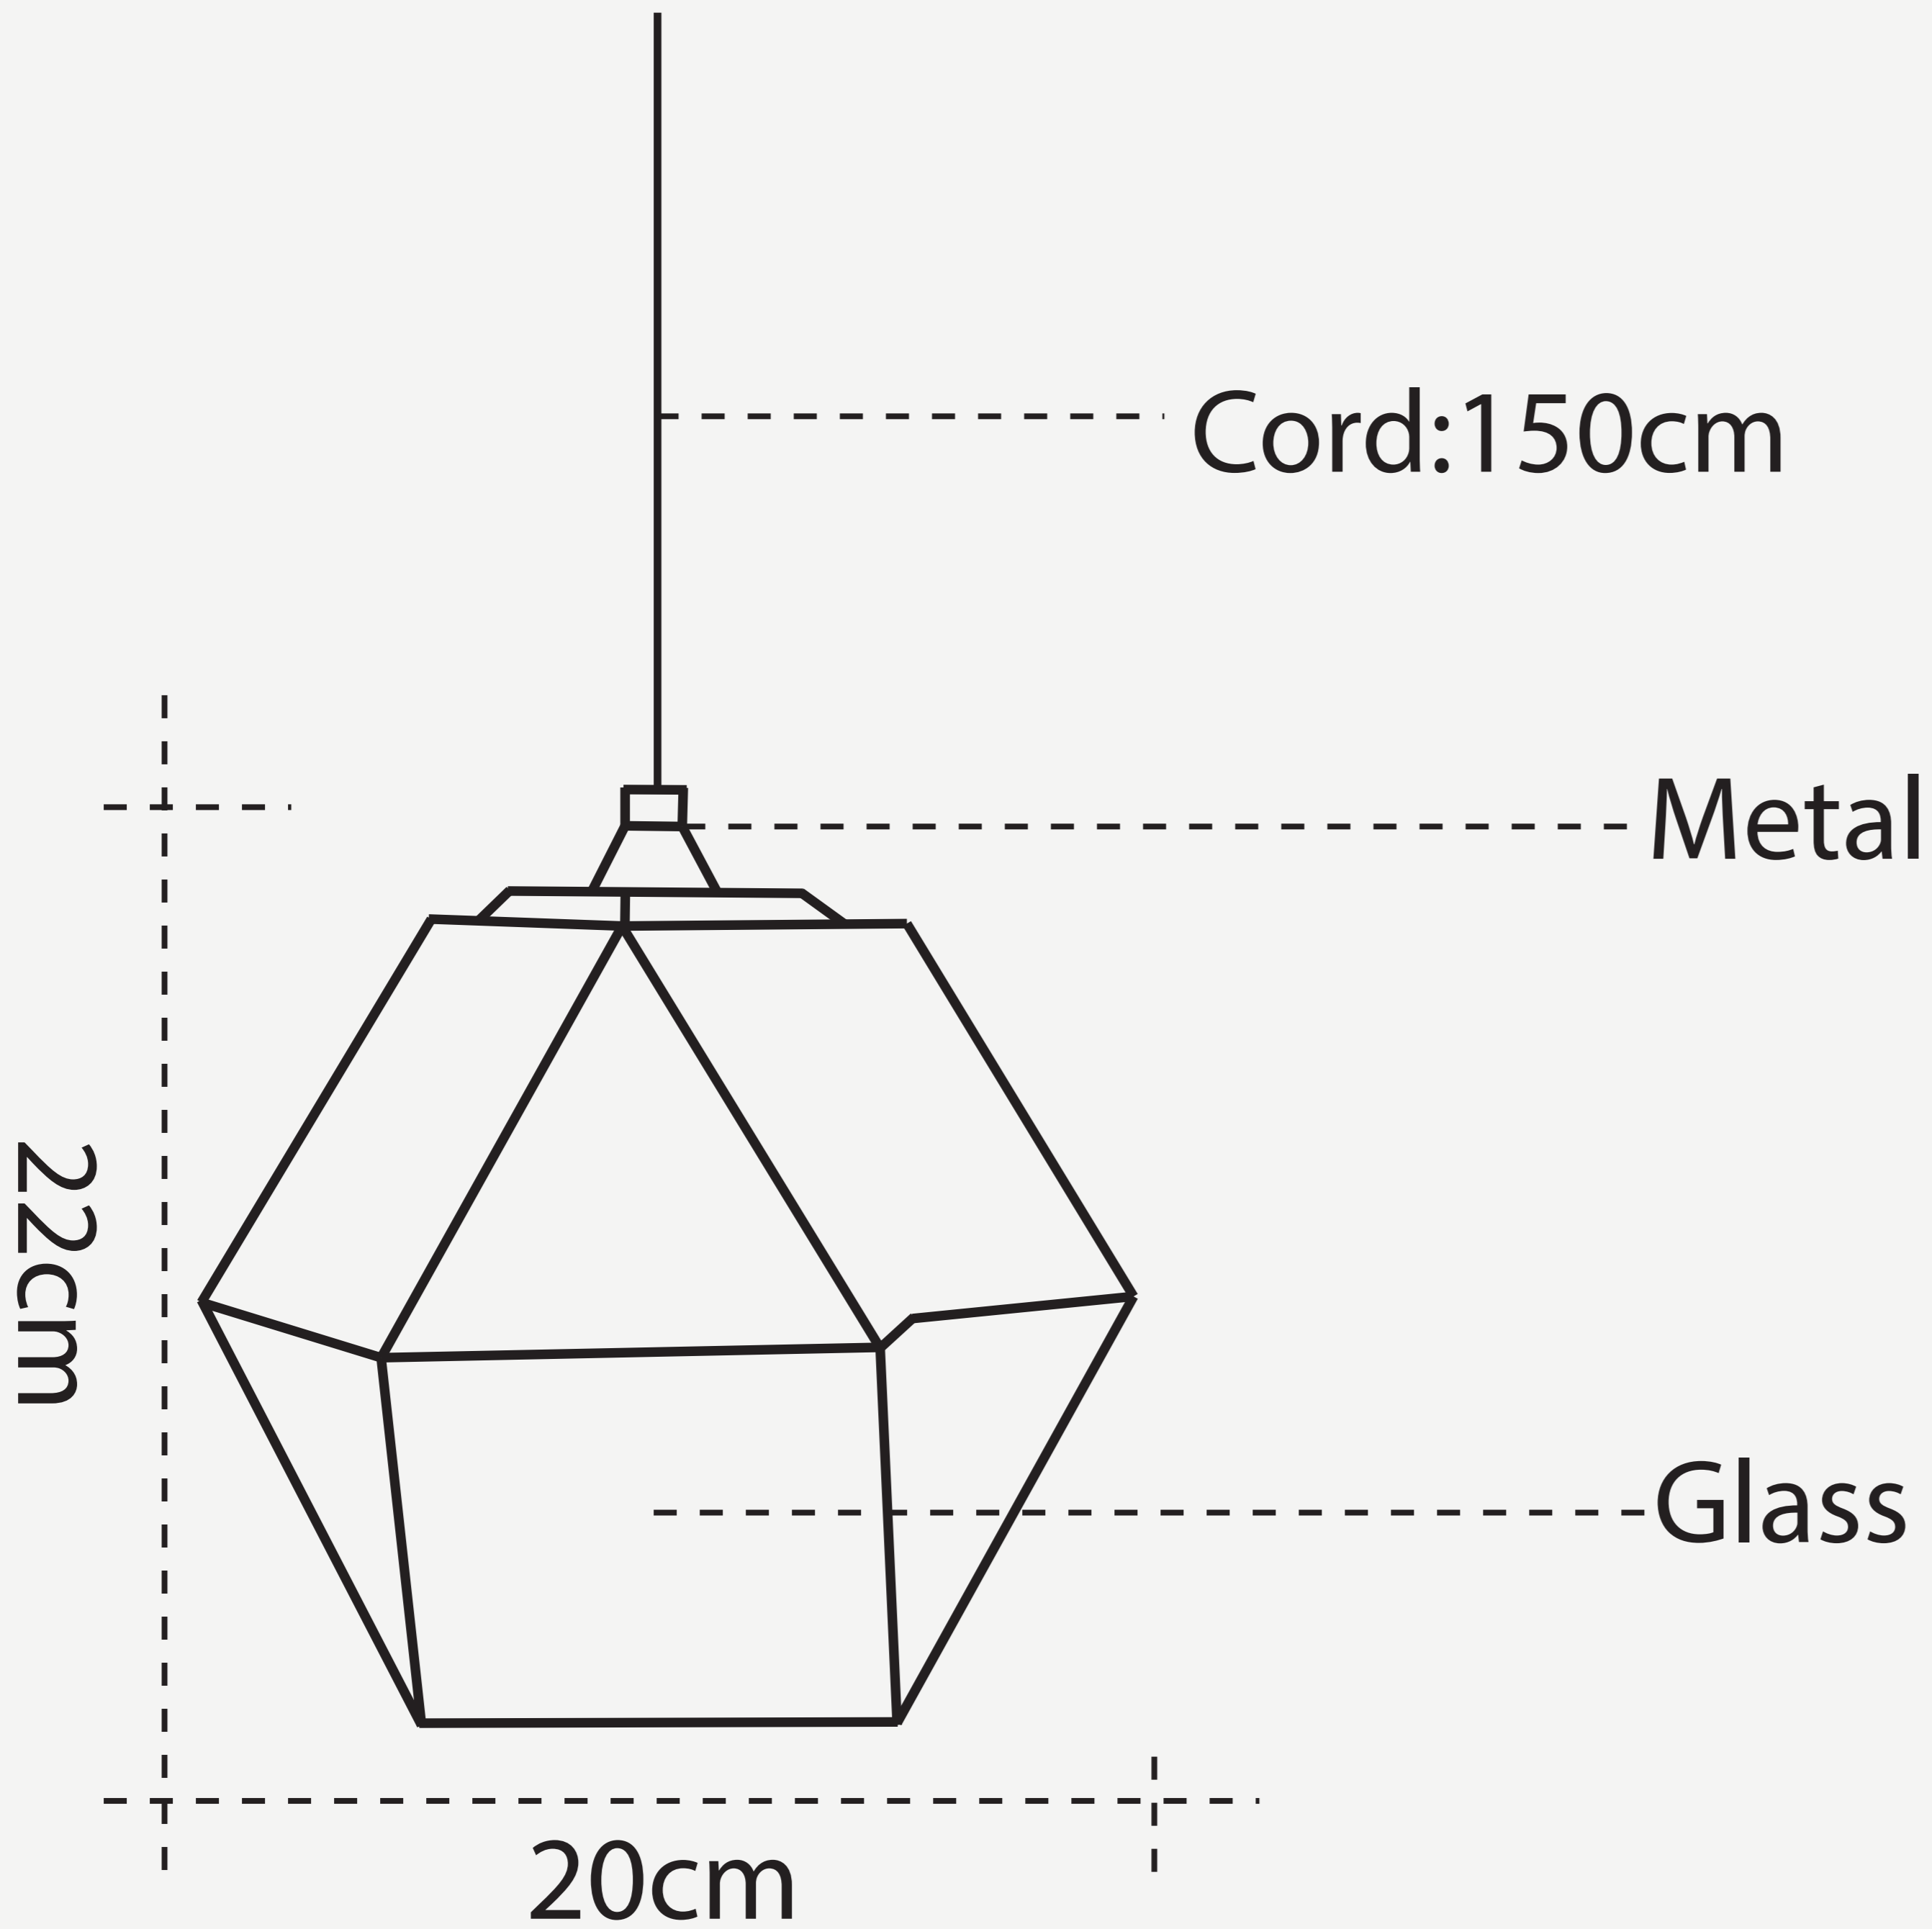

THE JEWELRY PENDANT

L O D A M E R

THE JEWELRY PENDANT

L O D A M E R

Switch type :	Knob switch
Voltage :	90-260V
Finish :	Iron
Light source :	LED bulbs
Base Type:	G9
Number of light sources :	One
Lighting zone :	10-15 m2
Material (s) :	Glass stone
Is Dimmable:	No
Body Color:	White, Amber & Black <input type="checkbox"/>