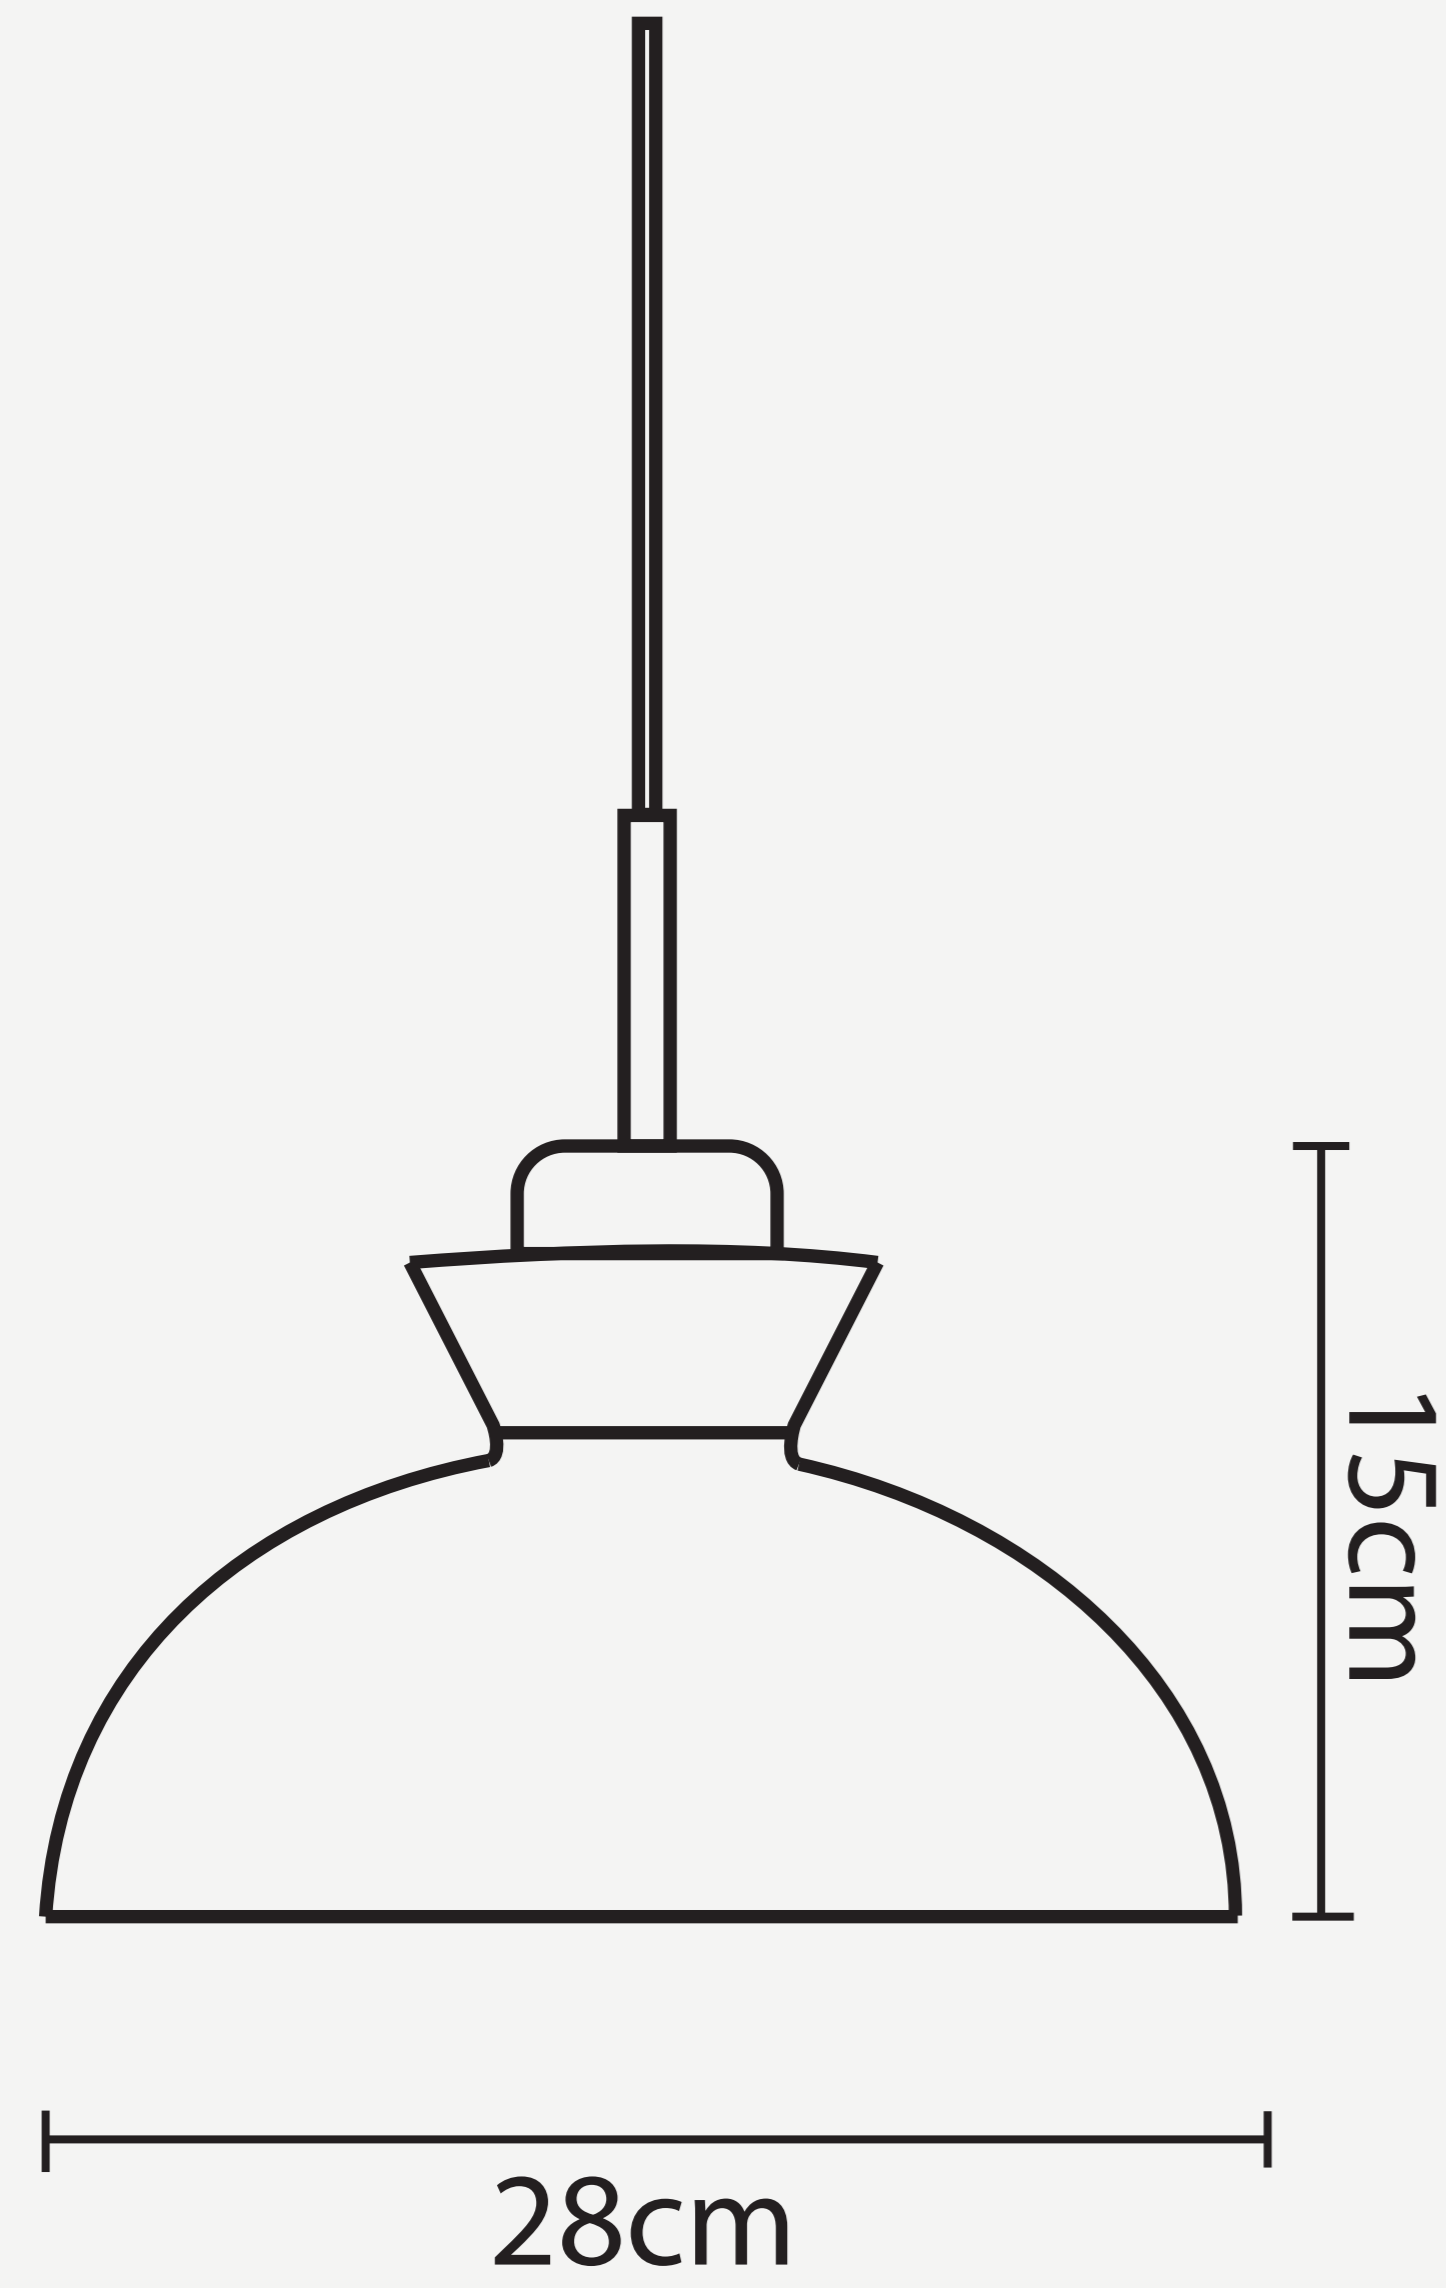

**SWEDISH MINIMALIST
PENDANT LAMP**

L O D A M E R

SWEDISH MINIMALIST PENDANT LAMP

L O D A M E R

Power source :	AC
Material (s) :	Aluminum
Number of light sources :	One
Lighting zone :	3-5 m2
Light Source :	E27
Finish :	Iron
Light source :	LED bulbs
Voltage :	110V - 220V
Metal Color :	Yellow/Green/Gray
Is Dimmable :	No
Size :	D28H15cm/D19H22cm/ D26H16cm