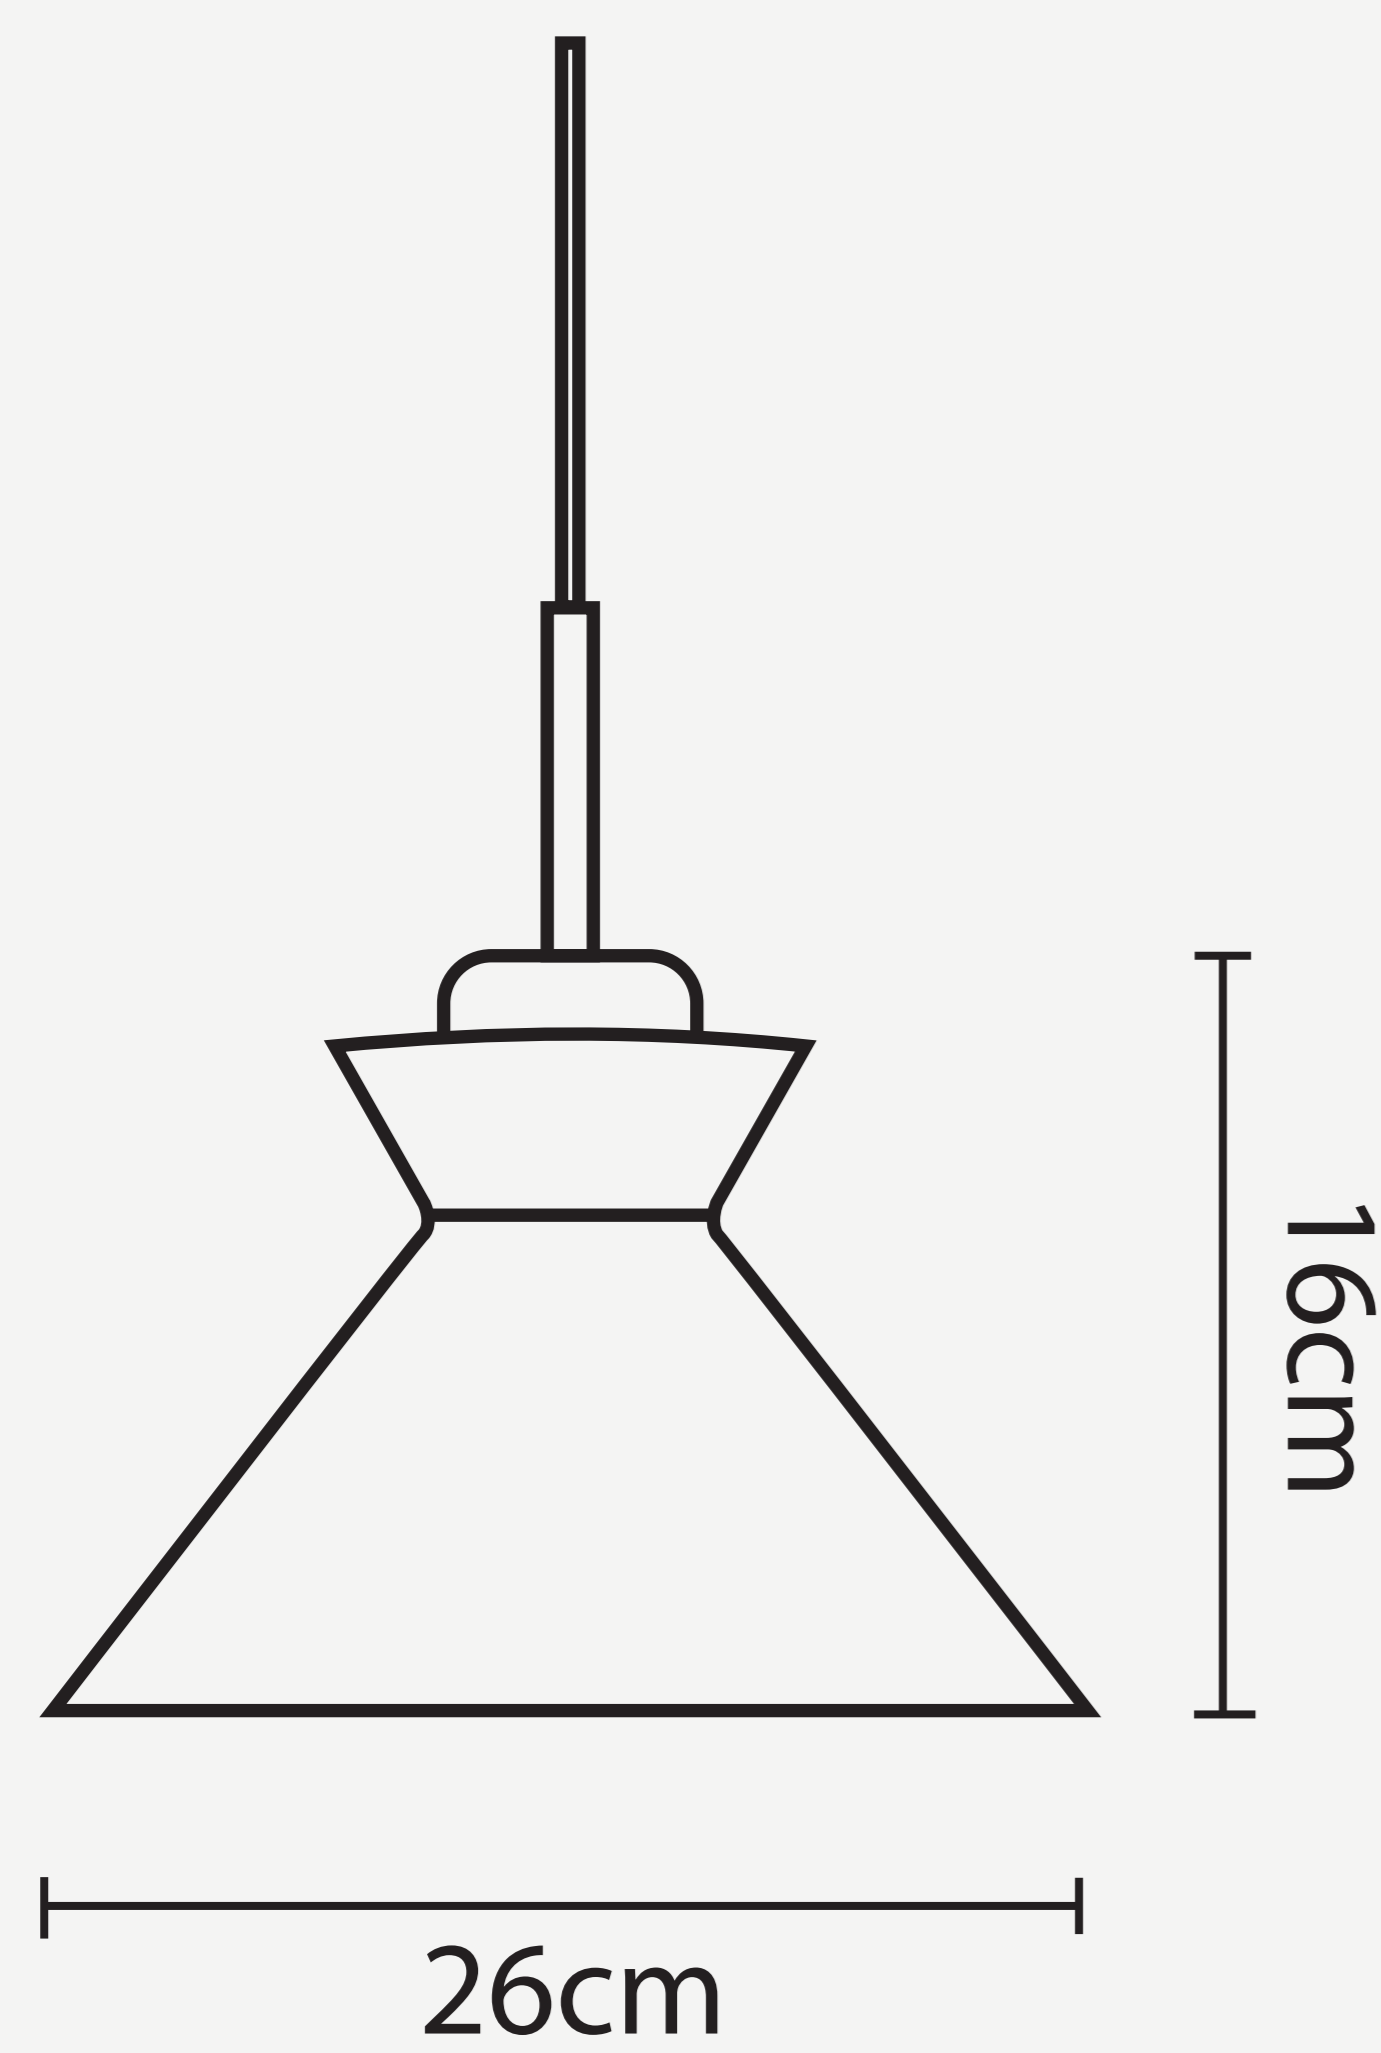

**SWEDISH MINIMALIST
PENDANT LAMP**

L O D A M E R

SWEDISH MINIMALIST PENDANT LAMP

L O D A M E R

Power source :	AC
Material (s) :	Aluminum
Number of light sources :	One
Lighting zone :	3-5 m2
Light Source :	E27
Finish :	Iron
Light source :	LED bulbs
Voltage :	110V - 220V
Metal Color :	Yellow/Green/Gray
Is Dimmable :	No
Size :	D28H15cm/D19H22cm/ D26H16cm