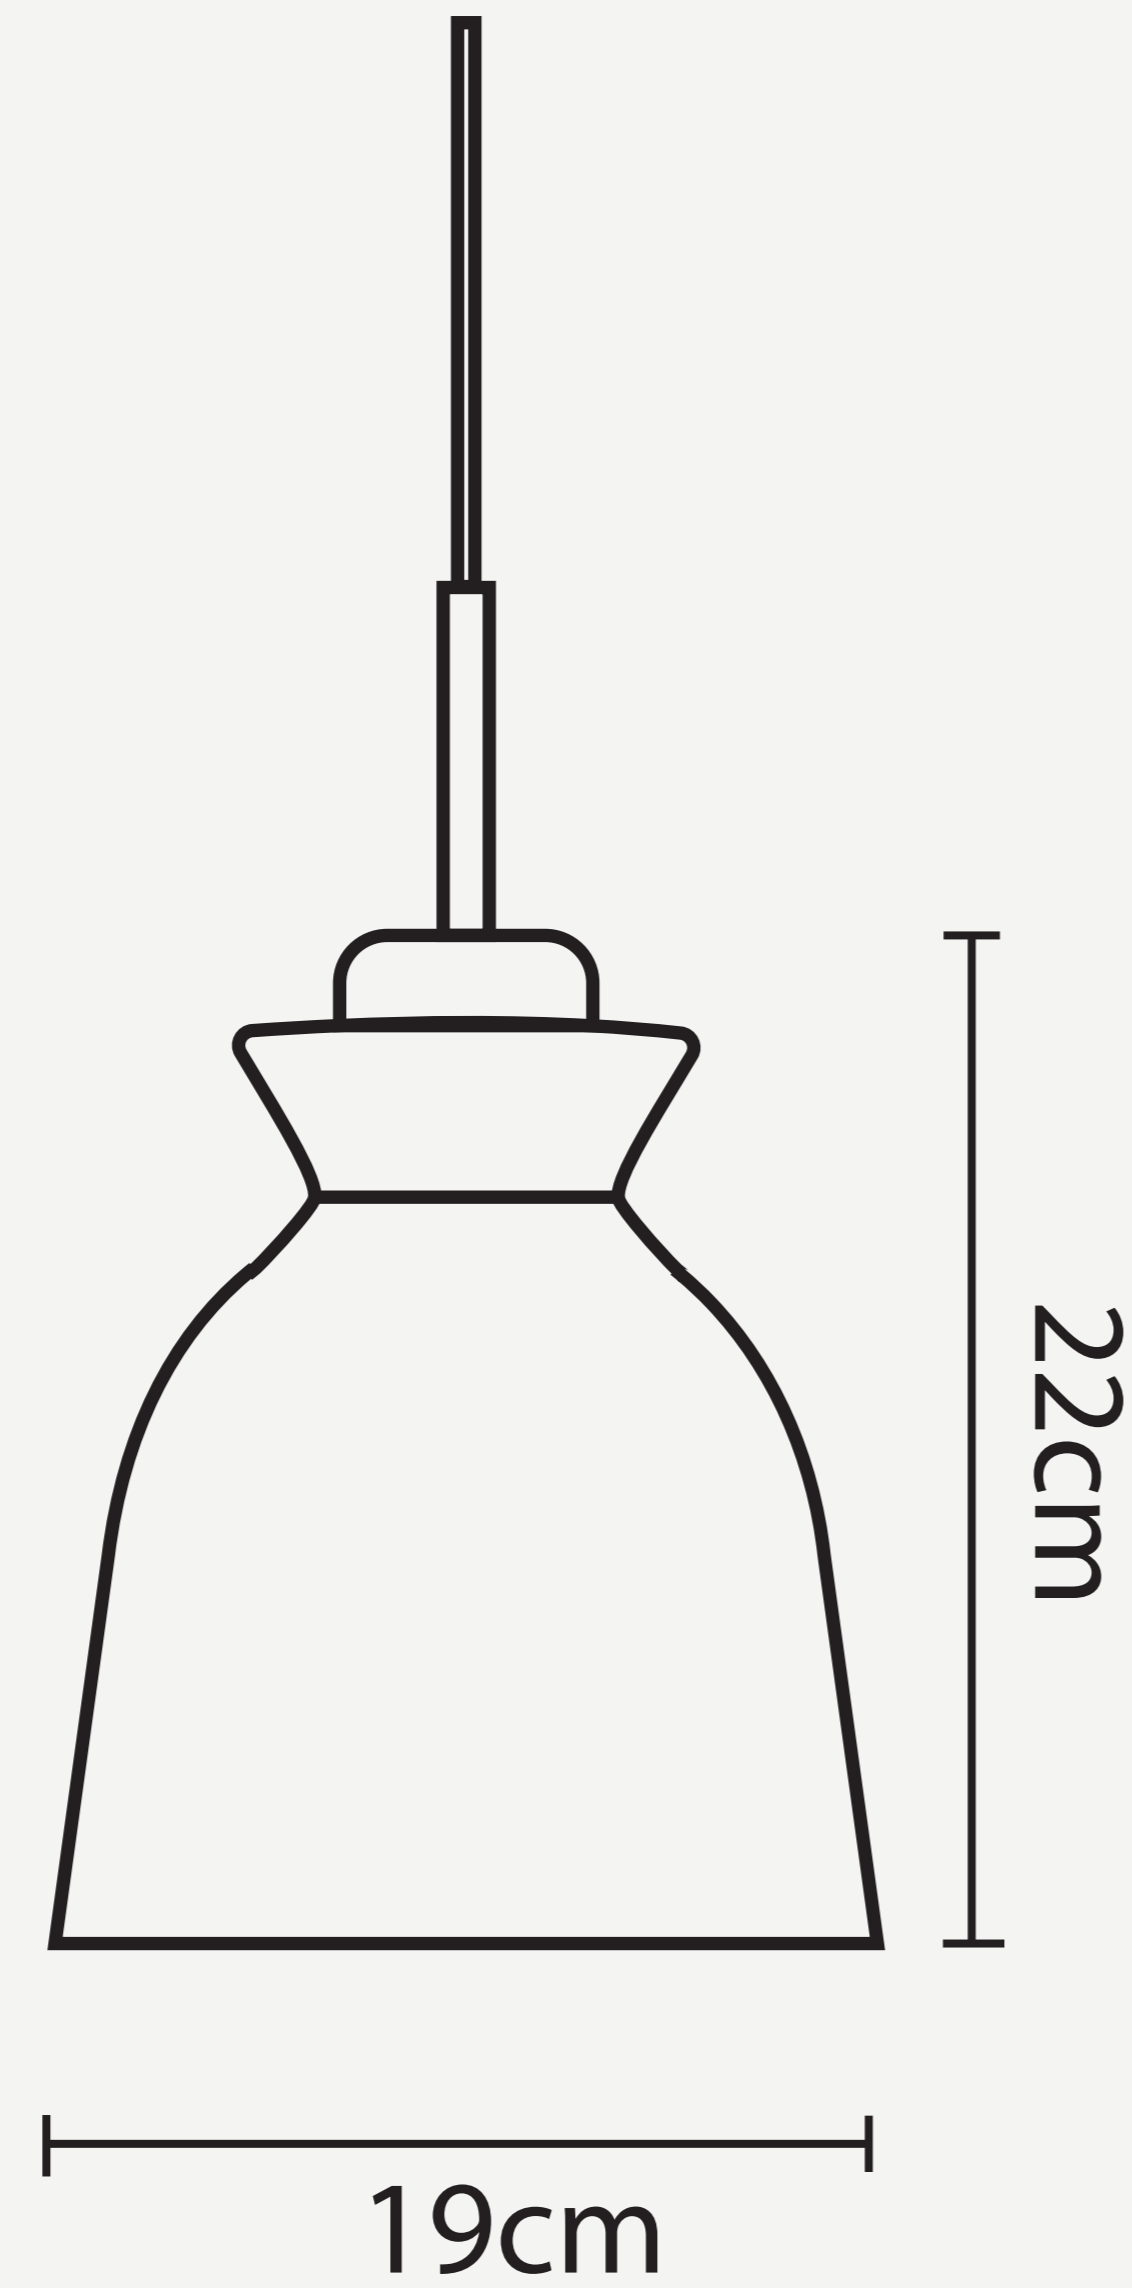

**SWEDISH MINIMALIST
PENDANT LAMP**

L O D A M E R

SWEDISH MINIMALIST PENDANT LAMP

L O D A M E R

Power source :	AC
Material (s) :	Aluminum
Number of light sources :	One
Lighting zone :	3-5 m2
Light Source :	E27
Finish :	Iron
Light source :	LED bulbs
Voltage :	110V - 220V
Metal Color :	Yellow/Green/Gray
Is Dimmable :	No
Size :	D28H15cm/D19H22cm/ D26H16cm