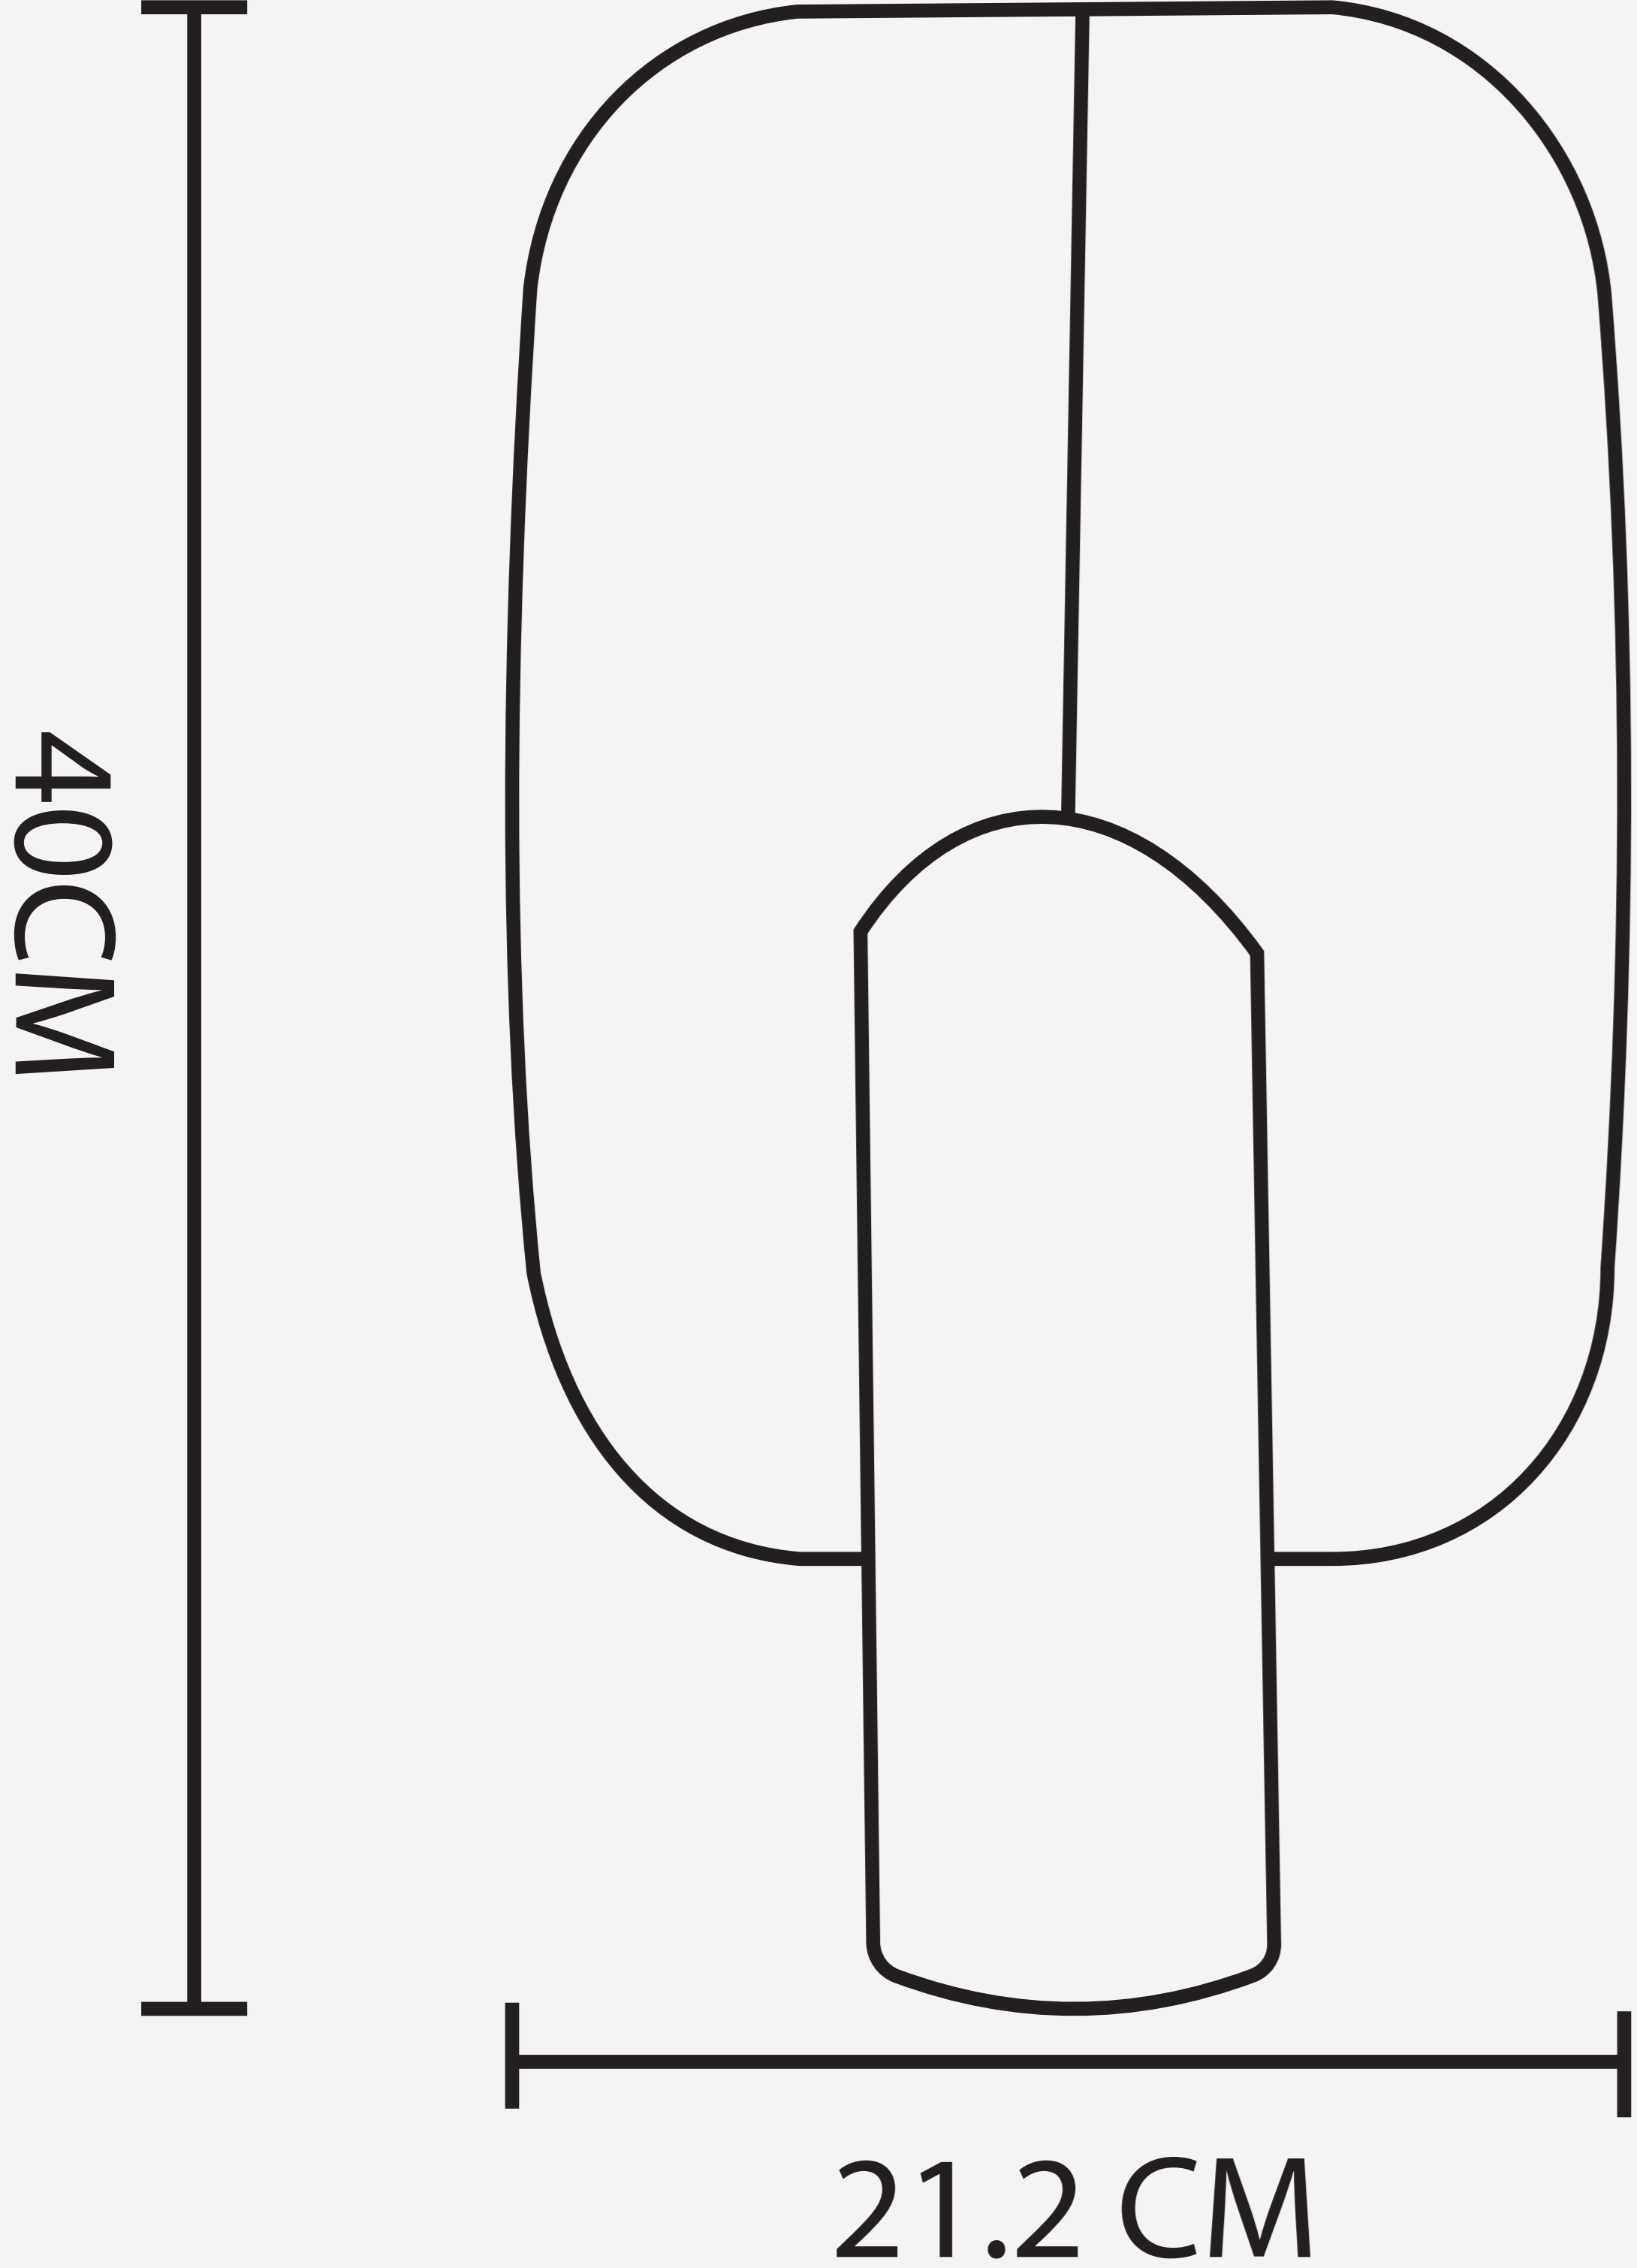

SUN FLOWER TABLE LAMP

L O D A M E R

SUN FLOWER TABLE LAMP

L O D A M E R

- Body Material : Iron
- Voltage : 90-260V
- Switch type : Knob switch
- Light source : LED bulbs
- Finish : Iron
- Power source : AC
- Shade type : Iron
- Power : 6-10 W
- Material (s) : Metal
- Lampshade Color: White, Black & Pink