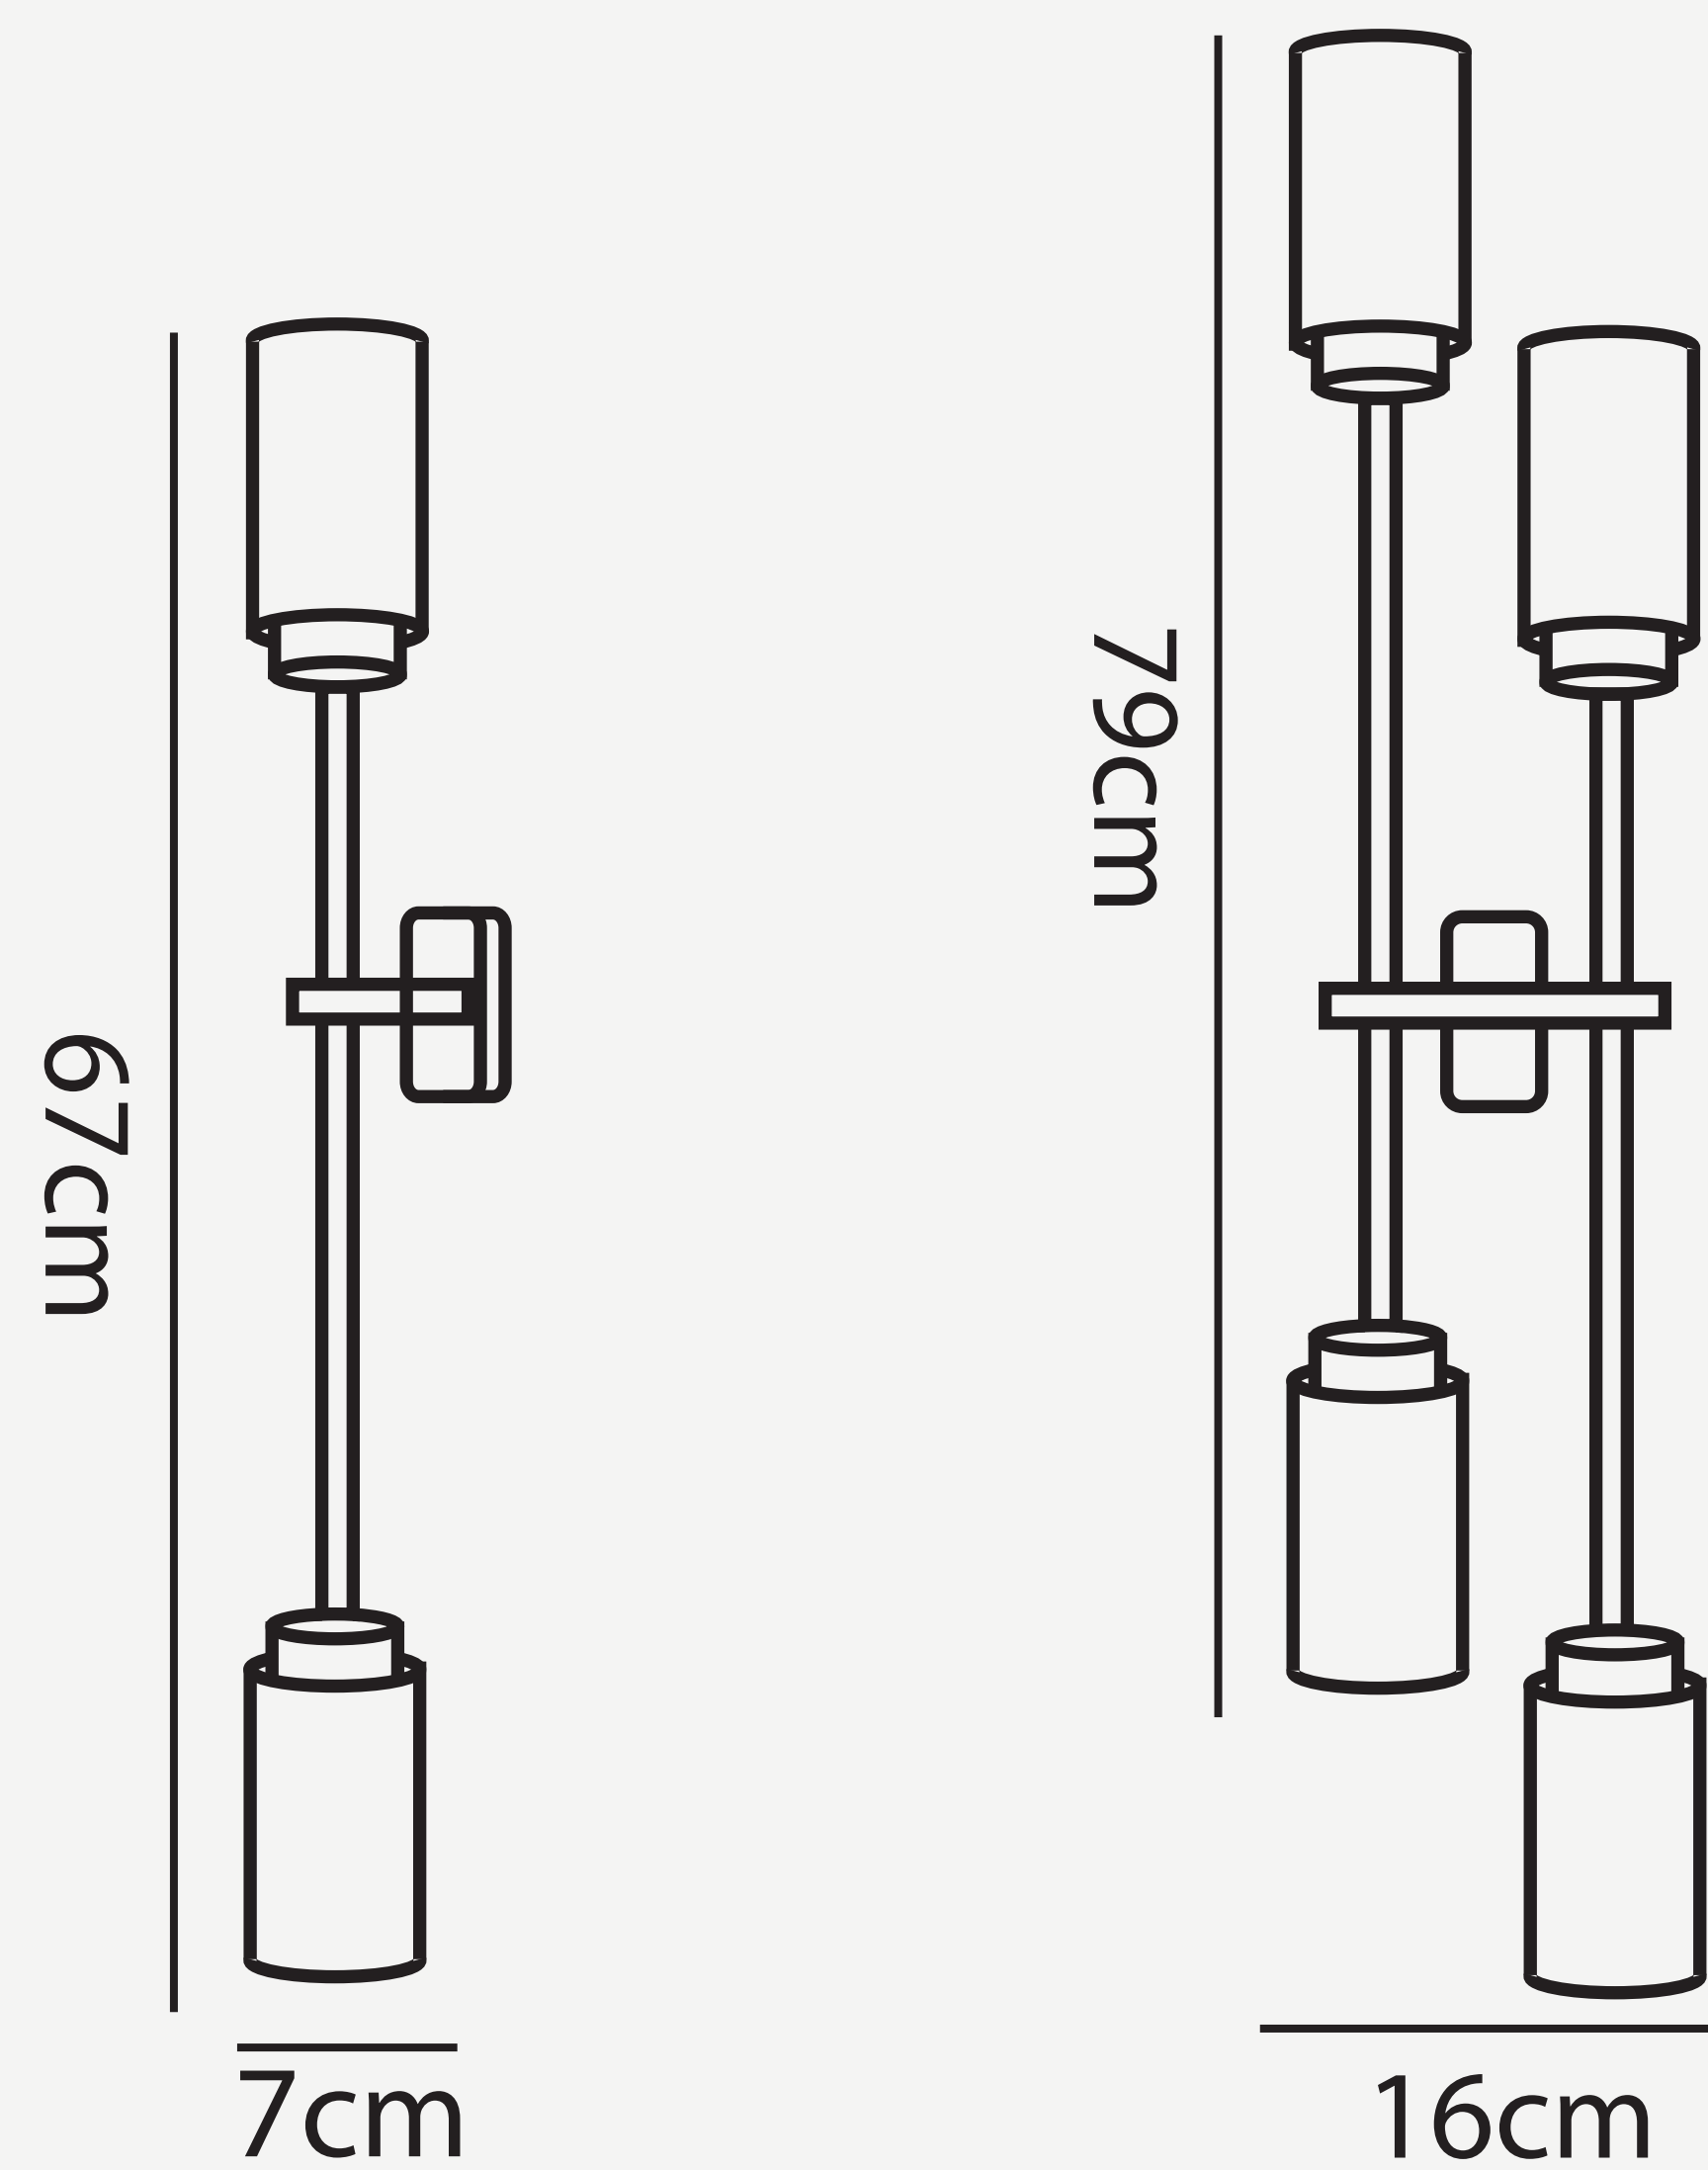

SIERRA WALL LAMP

L O D A M E R

SIERRA WALL LAMP

L O D A M E R

Power source :	AC
Material (s) :	Metal+Glass
Body Material :	Iron
Glass Color:	Smoky Gray Glass
Shade type :	Clear glass
Lampshade Style:	2 Head / 4 Head
Number of light sources :	2 LED bulbs
Light source :	G4
Light source :	5-10square meters
Lighting Area :	90~220V
Voltage :	No
Is Dimmable :	D7xH67cm/D16xH79cm
Size :	