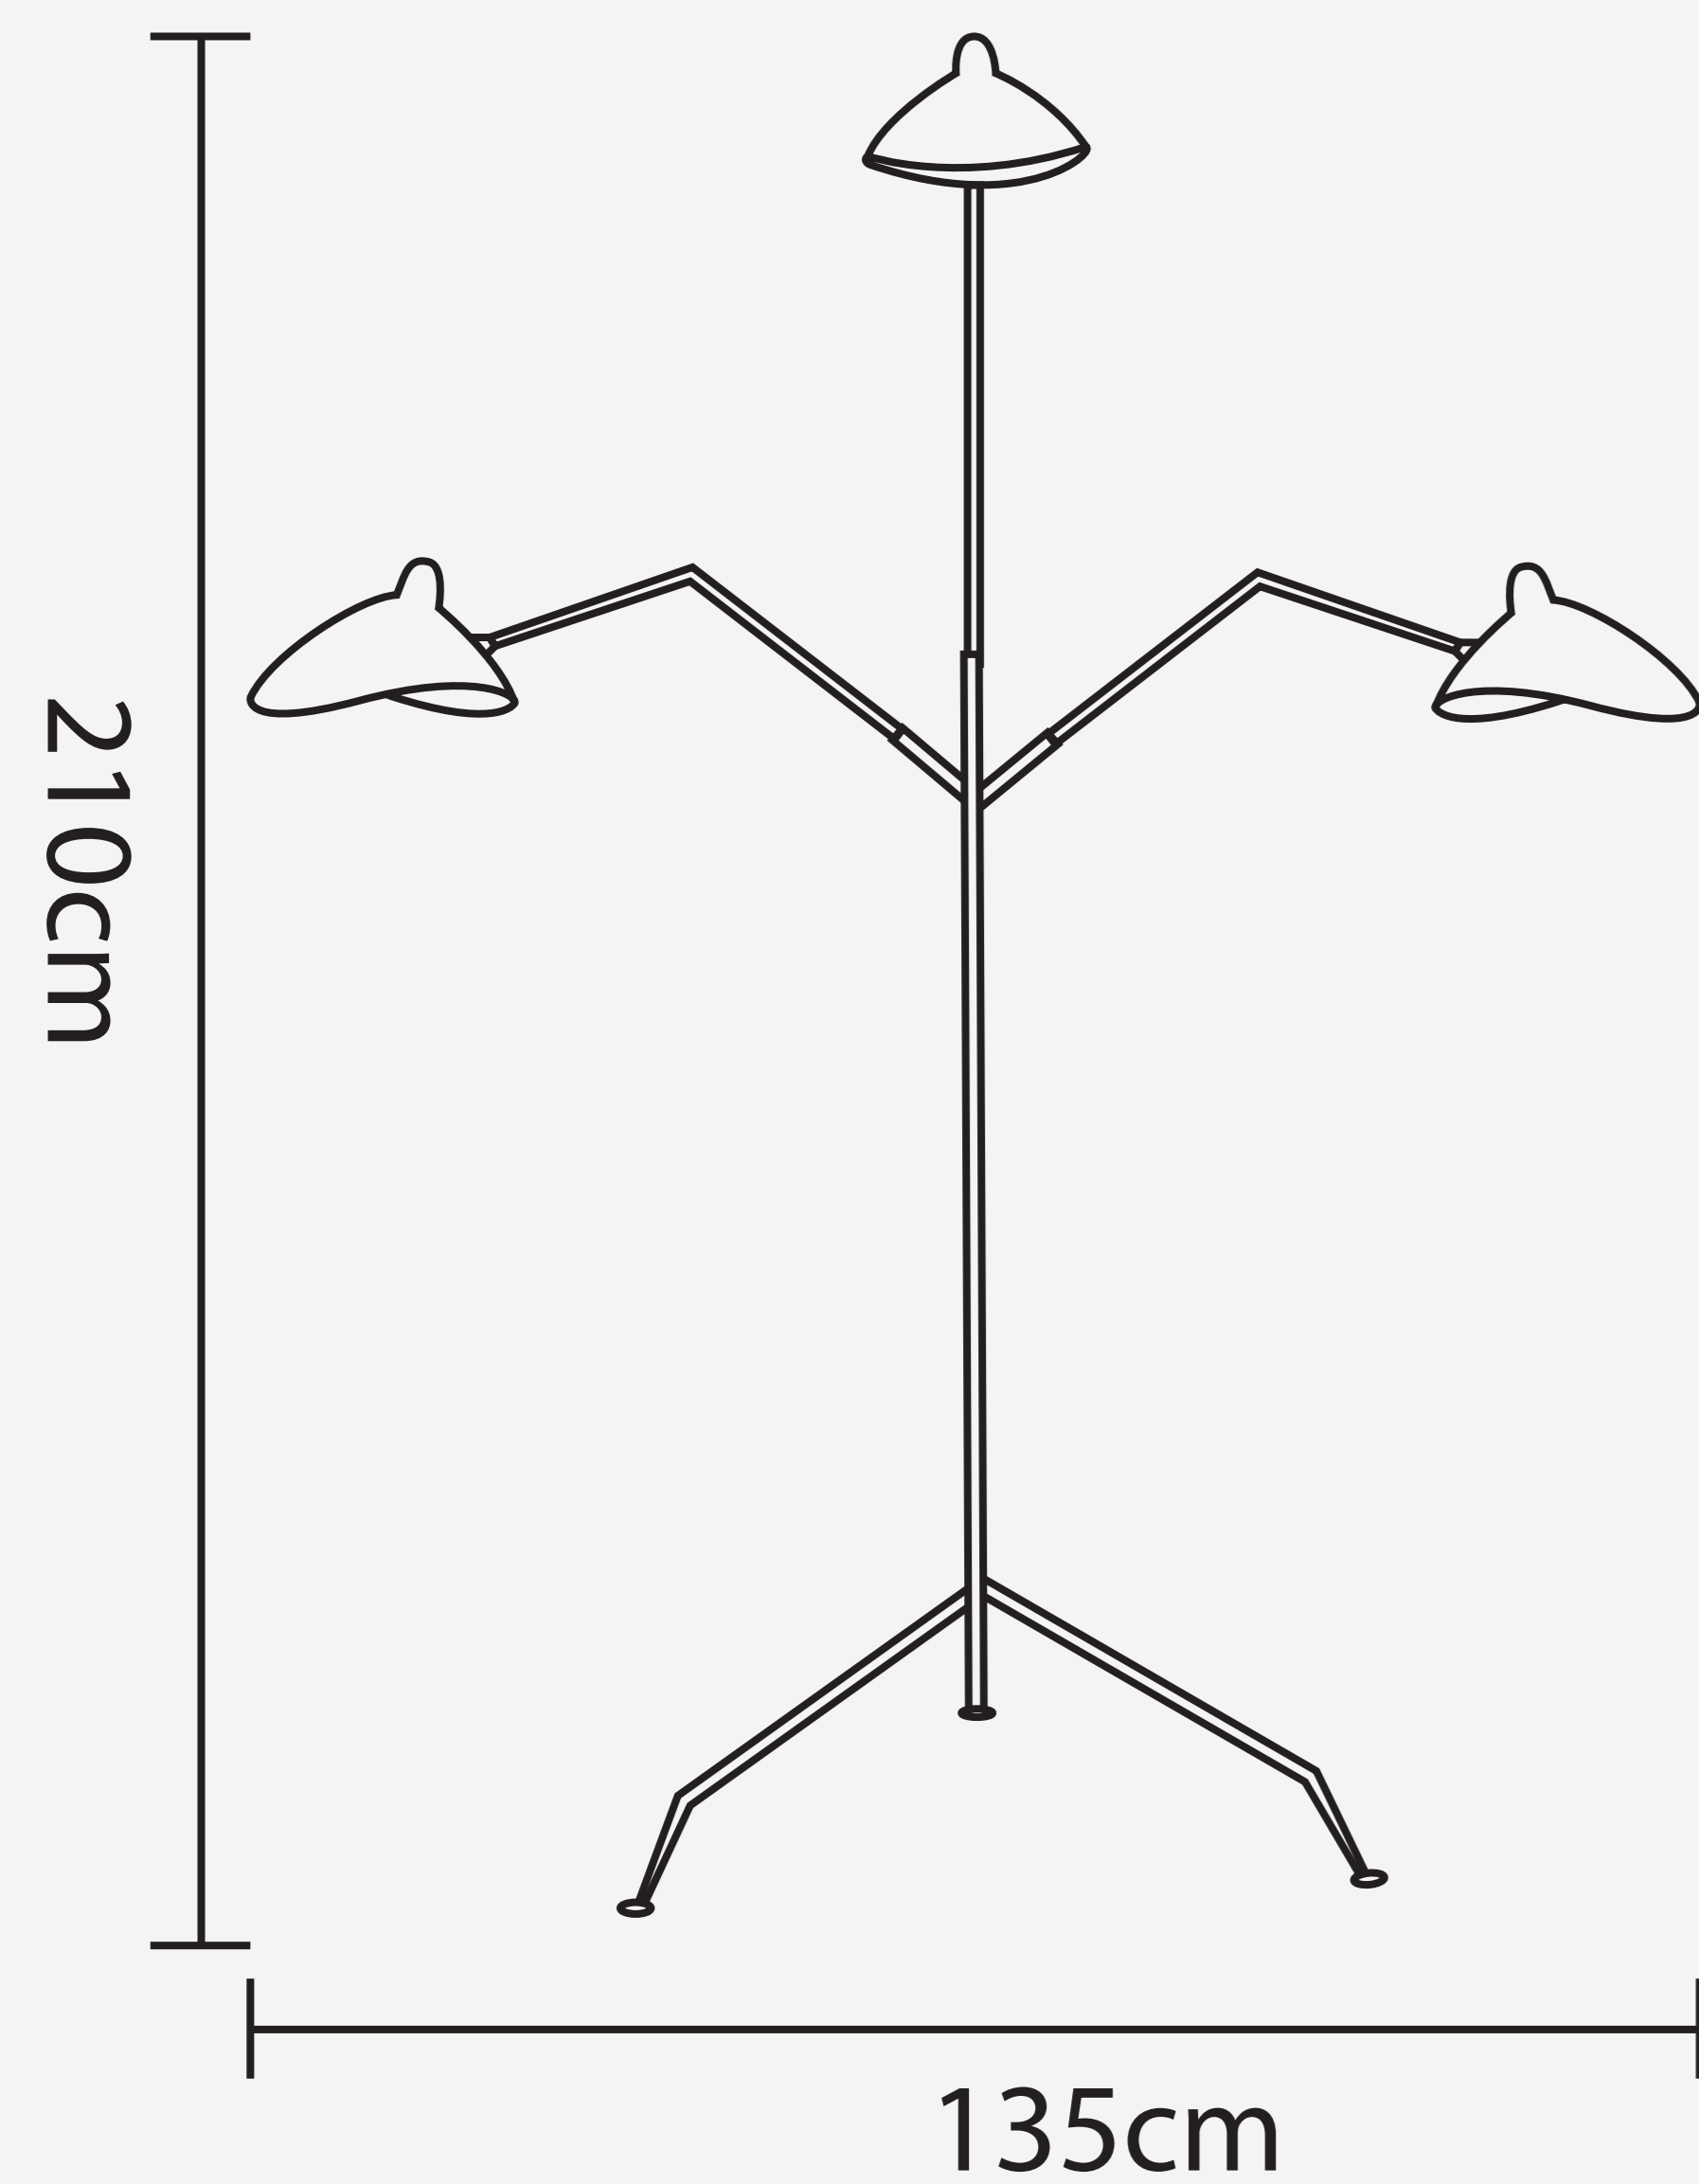

SERGE MOUILLE FLOOR LAMP

L O D A M E R

SERGE MOUILLE FLOOR LAMP

L O D A M E R

Power source :	AC
Material (s) :	Metal
Body Material :	Iron
Finish :	Iron
Shade type :	Iron
Lampshade Style :	1 Head / 3 Head
Switch type :	Switch button
Power :	21-30 W
Number of light sources :	3
Light source :	LED bulbs
Light source :	e27
Lighting Area :	10-15square meters
Voltage :	90~260V
Is Dimmable :	No
Size :	D46cmxH160cm / D135cmxH210cm