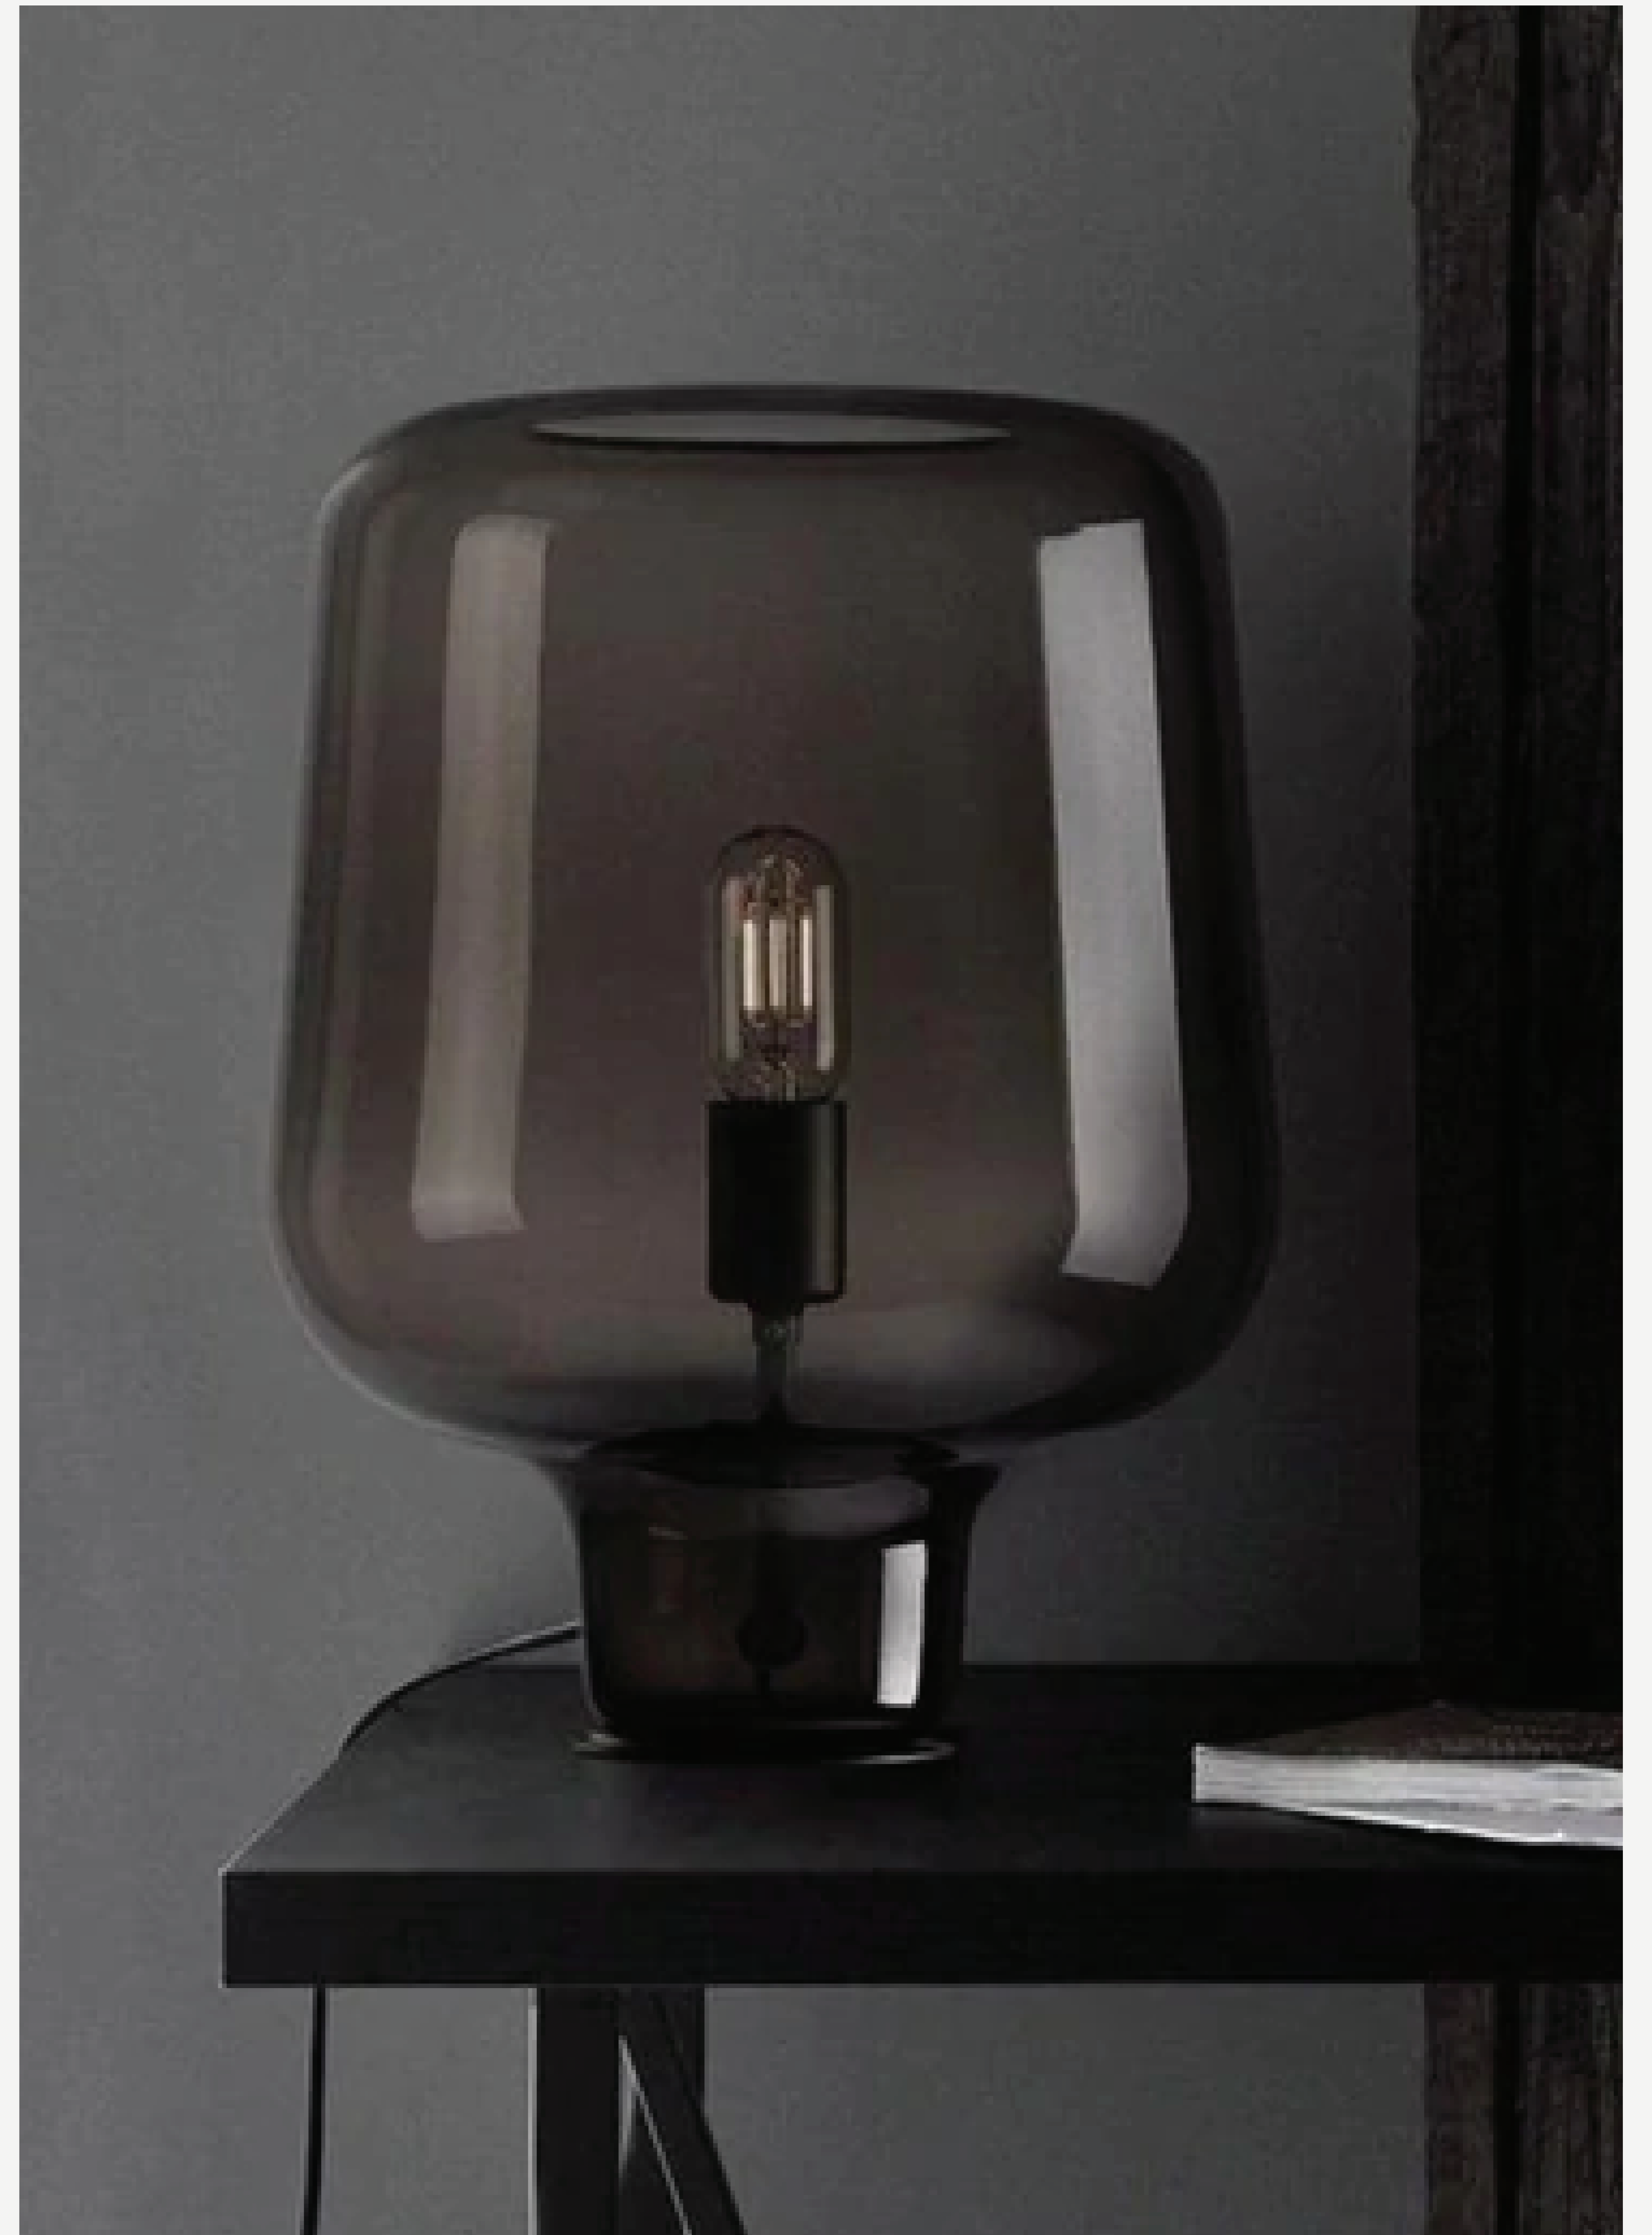

**SAY MY NAME LAMP BY  
NORTHERN**

**L O D A M E R**

**SAY MY NAME LAMP BY  
NORTHERN**

**L O D A M E R**

Power source : AC  
Switch type : Knob switch  
Voltage : 90-260V  
Base Type : E14  
Light source : LED bulbs  
Body Material : Glass  
Shade type : Stained Glass  
Finish : Glass  
Material (s) : Glass stone