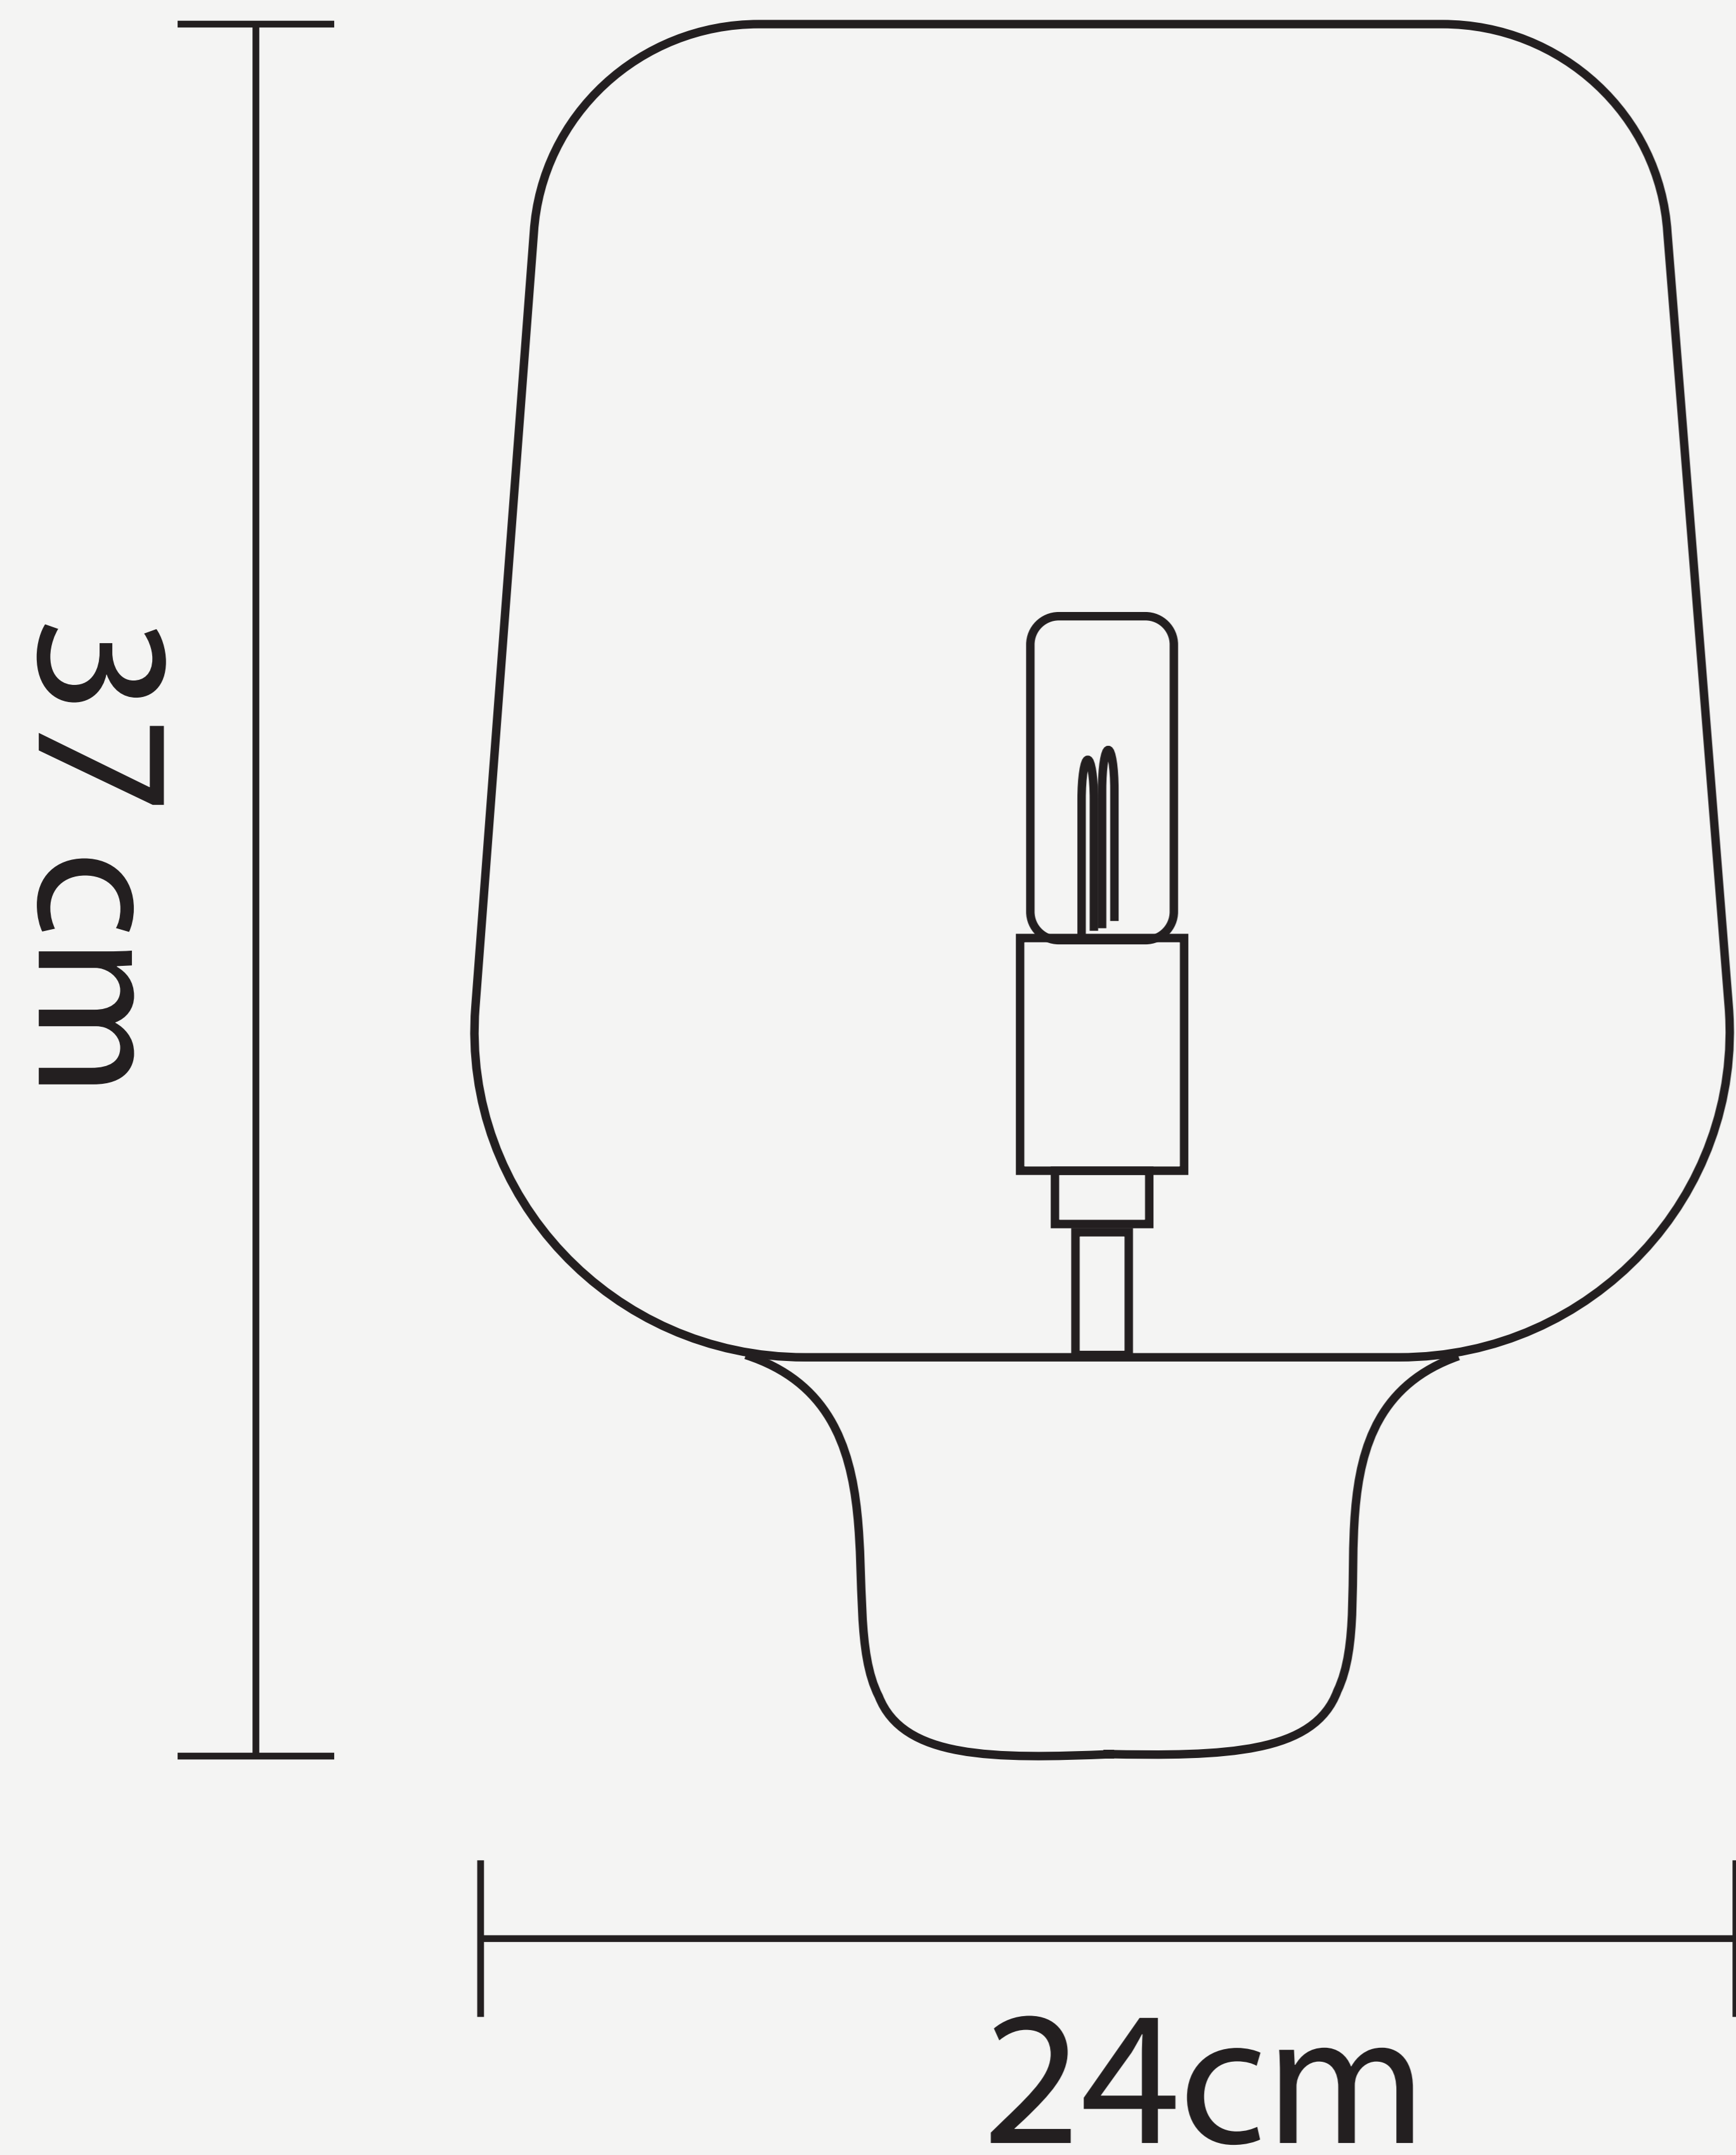

**SAY MY NAME LAMP BY  
NORTHERN**

**L O D A M E R**

**SAY MY NAME LAMP BY  
NORTHERN**

**L O D A M E R**

Power source : AC  
Switch type : Knob switch  
Voltage : 90-260V  
Base Type : E14  
Light source : LED bulbs  
Body Material : Glass  
Shade type : Stained Glass  
Finish : Glass  
Material (s) : Glass stone