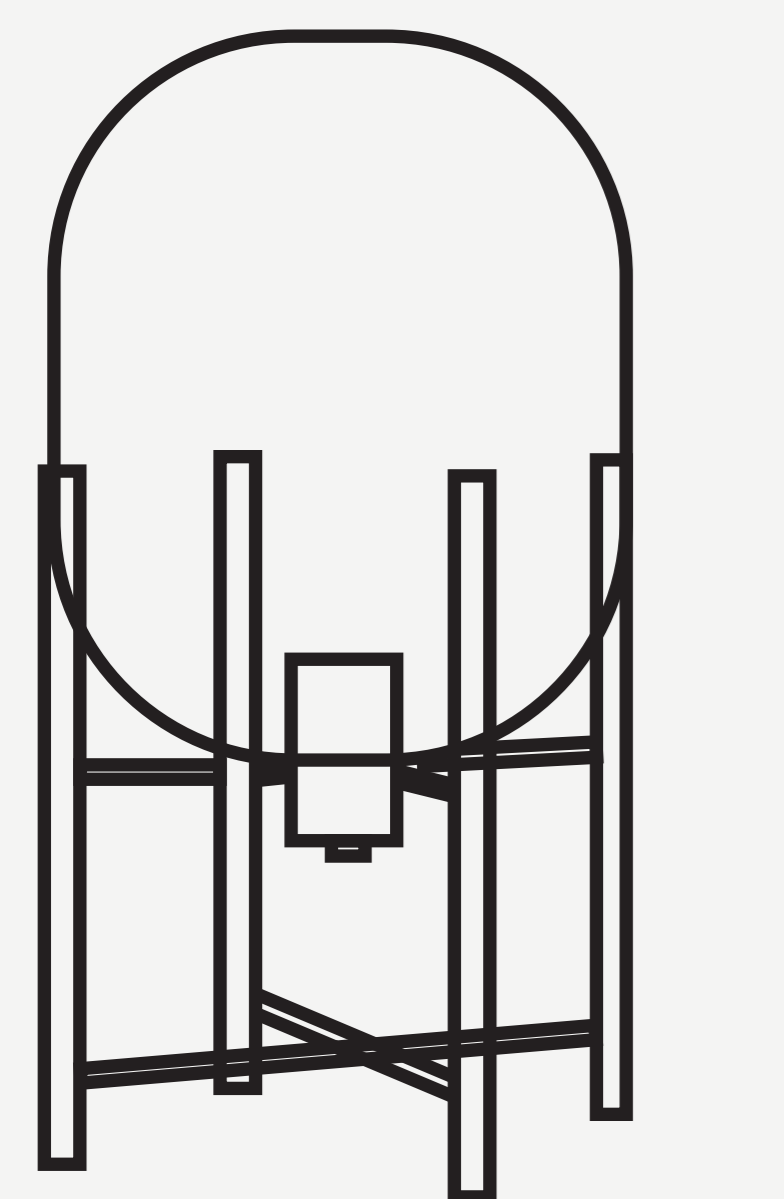

**PULPO ODA BIG FLOOR LAMP
BY SEBASTIAN HERKNER**

L O D A M E R

**PULPO ODA BIG FLOOR LAMP
BY SEBASTIAN HERKNER**

L O D A M E R

140cm

45cm

75cm

37cm

45cm

26cm

Power source : AC
Material (s) : Glass stone
Body Material : Glass
Finish : Other
Shade type : Stained Glass
Lampshade Style : Small / Medium / Large
Body Color : Amber / Smoke Gray / Transparent
Switch type : Knob switch
Number of
light sources : 1
Outline dimension : 2550 * 4600
Light source : LED bulbs
Light source : e27
Voltage : 90~260V
Is Dimmable : No
Size : D26cmxH46cm / D37cmxH75cm /
D45cmxH140cm