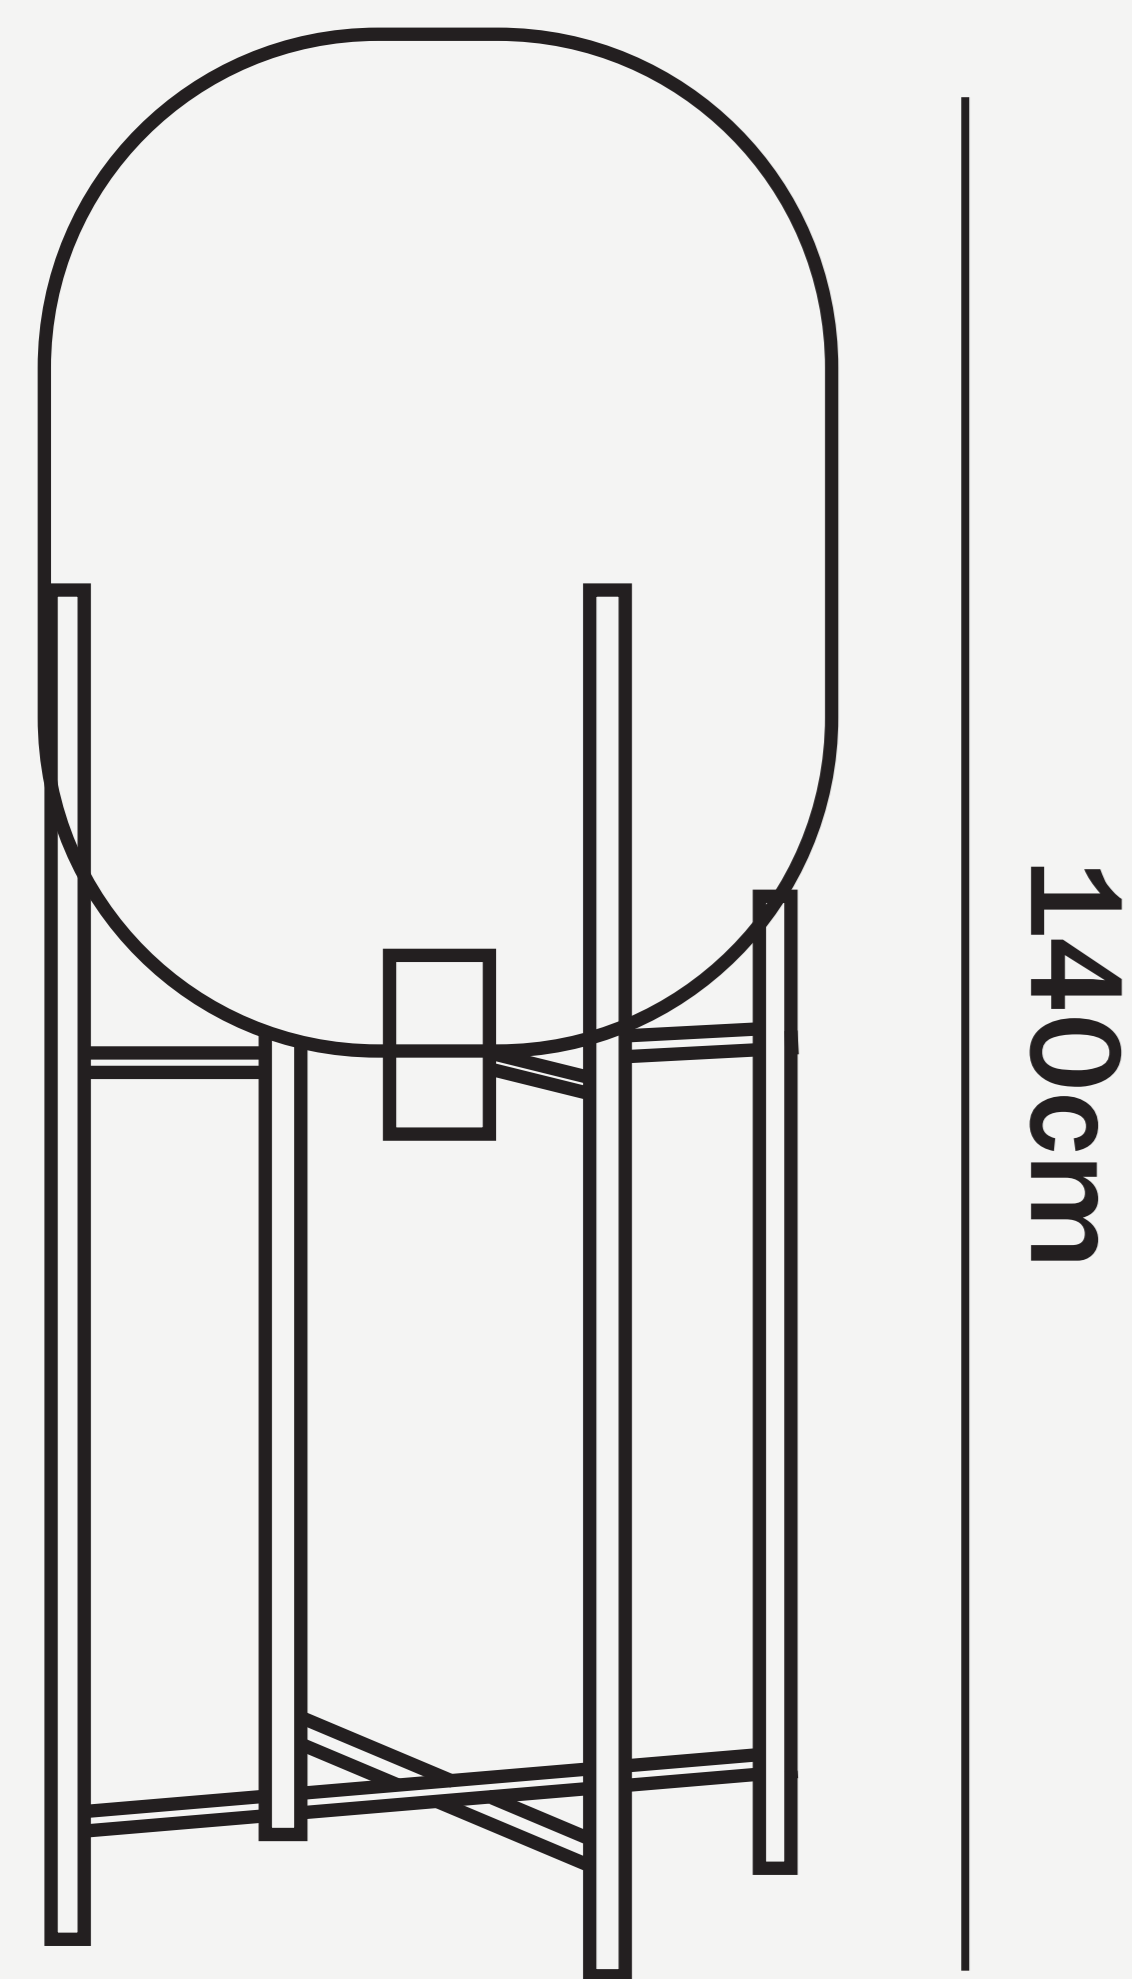

**PULPO ODA BIG FLOOR LAMP
BY SEBASTIAN HERKNER**

L O D A M E R

**PULPO ODA BIG FLOOR LAMP
BY SEBASTIAN HERKNER**

L O D A M E R

140cm

45cm

75cm

37cm

45cm

26cm

Power source : AC
Material (s) : Glass stone
Body Material : Glass
Finish : Other
Shade type : Stained Glass
Lampshade Style : Small / Medium / Large
Body Color : Amber / Smoke Gray / Transparent
Switch type : Knob switch
Number of
light sources : 1
Outline dimension : 2550 * 4600
Light source : LED bulbs
Light source : e27
Voltage : 90~260V
Is Dimmable : No
Size : D26cmxH46cm / D37cmxH75cm /
D45cmxH140cm