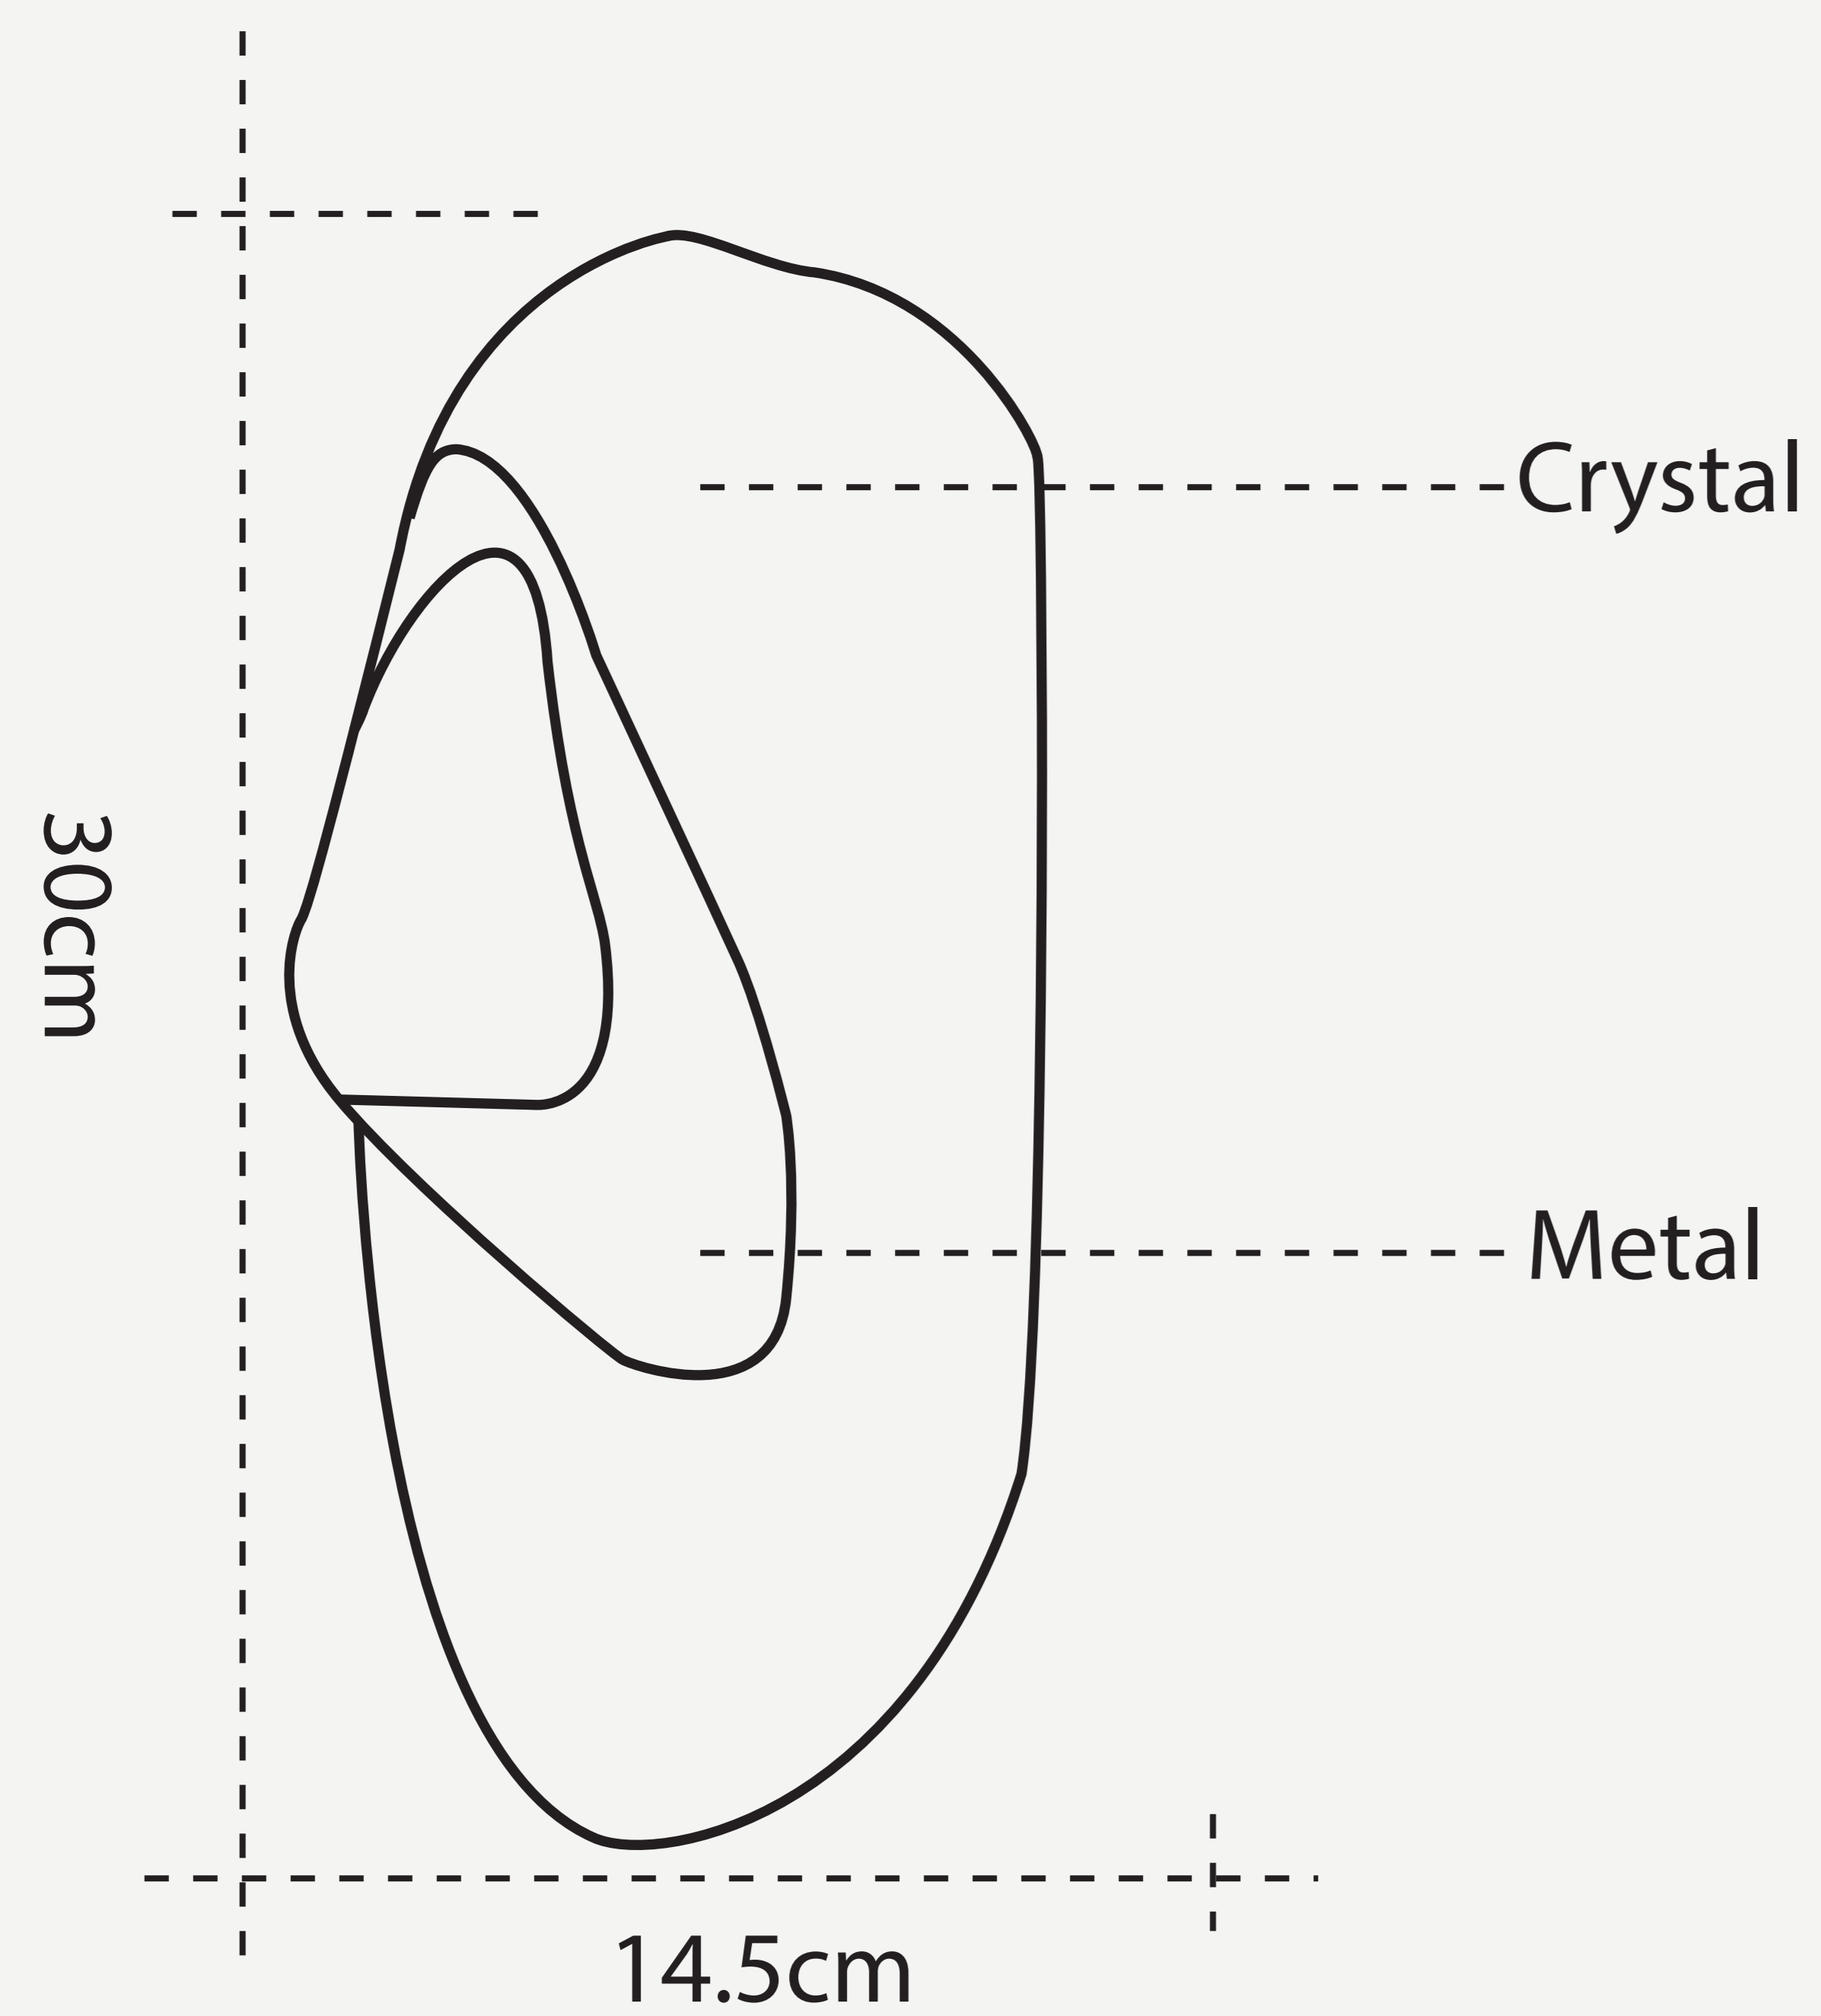

PREMIER WALL LAMP

L O D A M E R

PREMIER WALL LAMP

L O D A M E R

Power source :	AC
Finish :	IRON
Material (s) :	Metal+Crystal
Crystal Color :	Clear
Shade type :	CRYSTAL
Number of light sources :	1
Light source :	LED bulbs
Voltage :	90~260V
Is Dimmable :	No
Size :	L14.5xH30cm