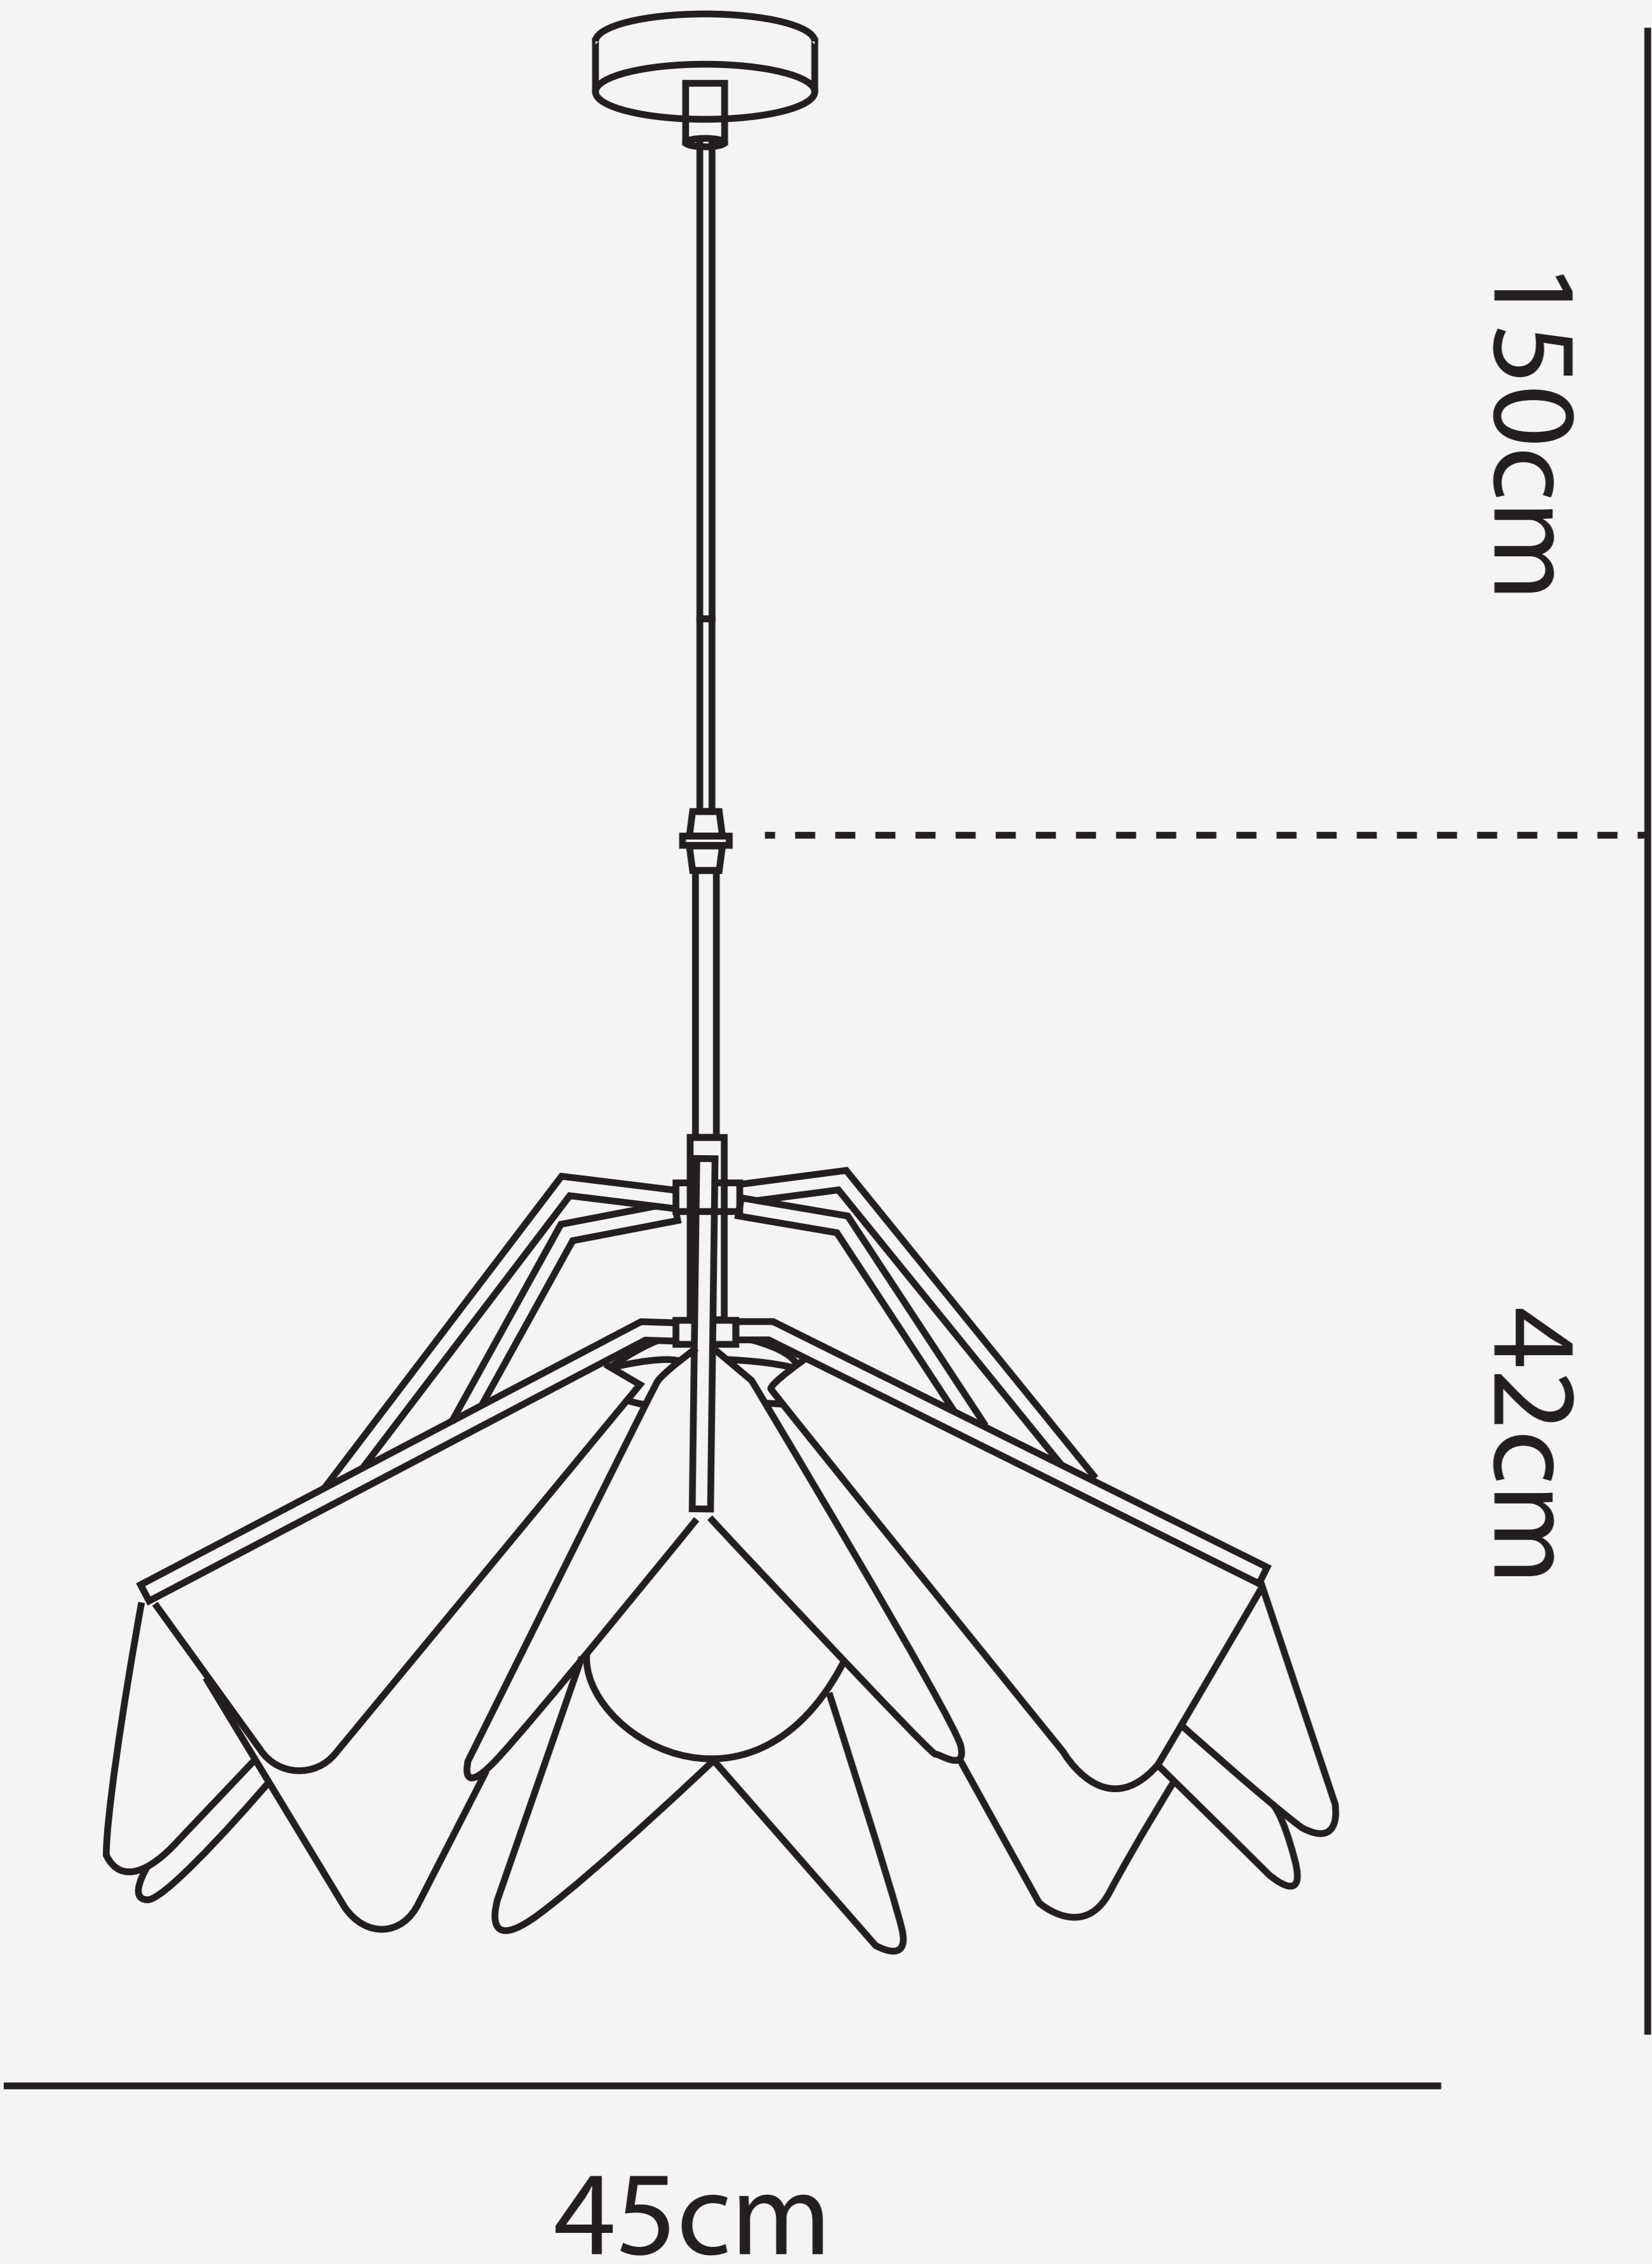

**ONE LIGHT PLANE PENDANT  
LAMP**

**L O D A M E R**

# ONE LIGHT PLANE PENDANT LAMP

# L O D A M E R

- Power source : AC
- Finish : Iron
- Material (s) : Metal+acrylic
- Body Color : Gold / Black
- Number of light sources : 1
- Light source : LED bulbs
- Light source : e27
- Lighting Area : 5-10square meters
- Voltage : 110~240 V
- Is Dimmable : No
- Cord : (Customable)
- Size : D45xH42cm