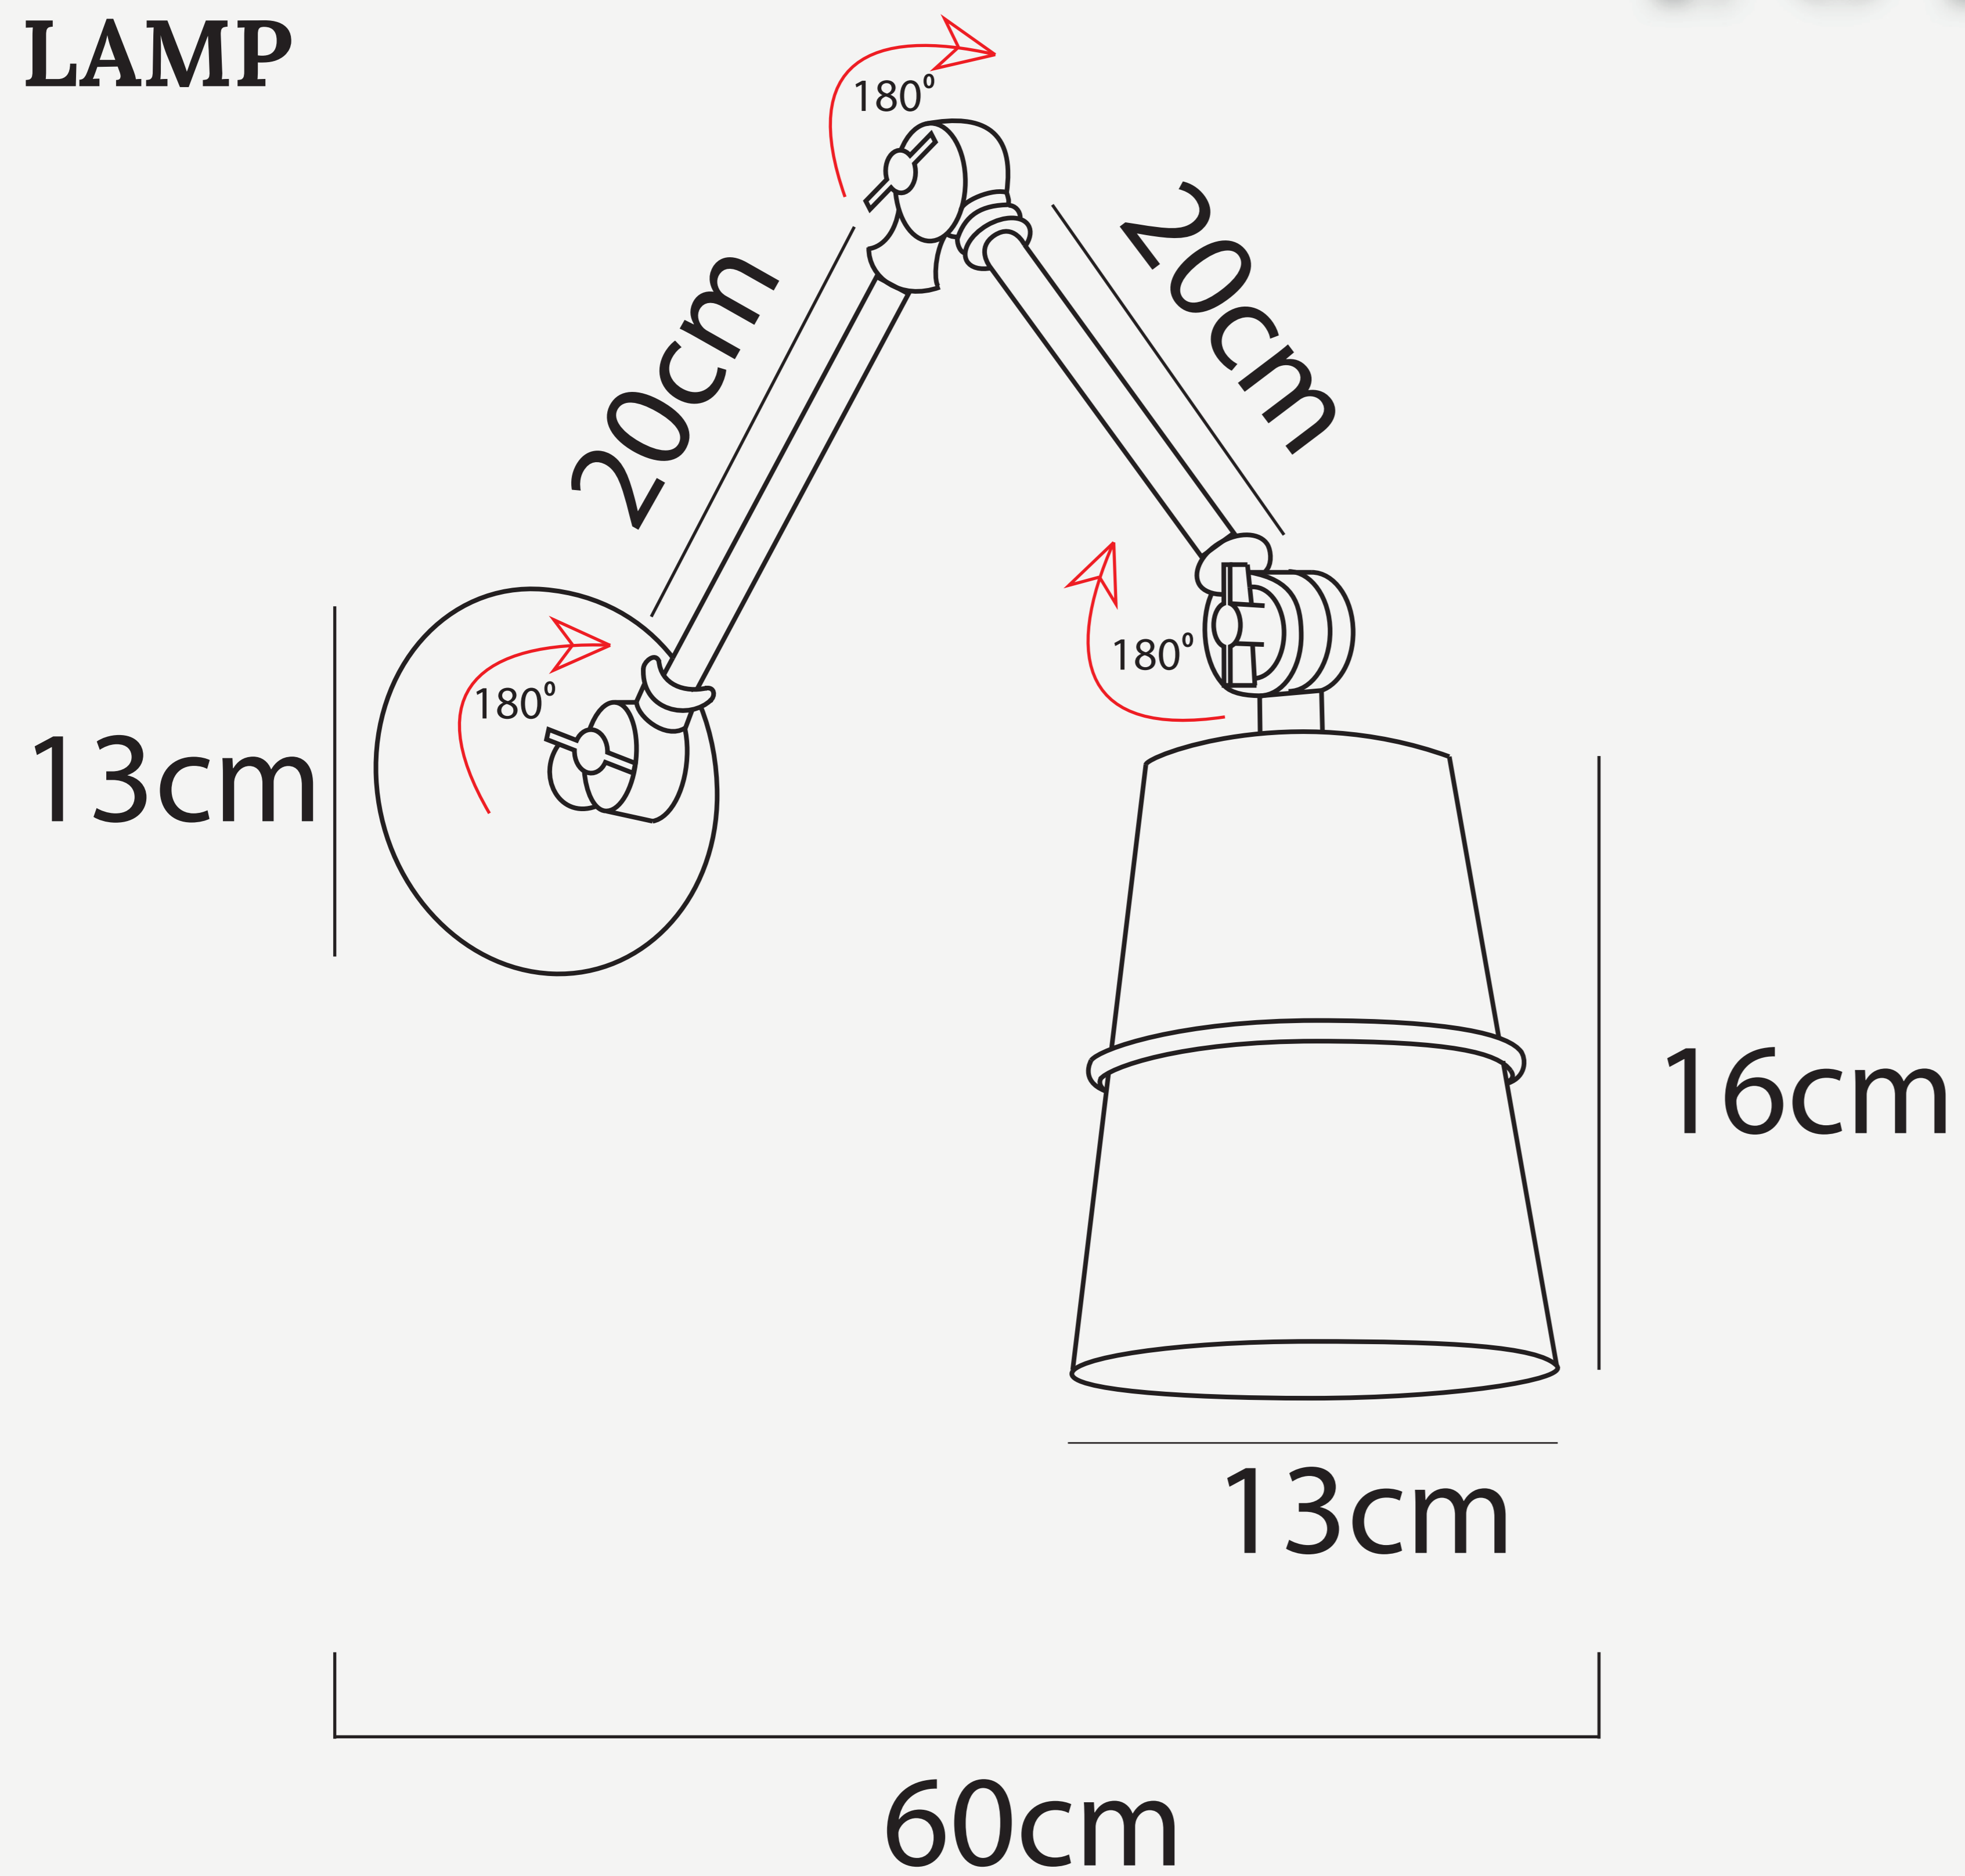

NORDIC LONG ARM WALL LAMP

L O D A M E R

NORDIC LONG ARM WALL LAMP

L O D A M E R

Voltage: 90-260V
Is Dimmable: No
Shade Direction : Up and Down
Light Source : LED Bulbs
Base type : E14
Installation tpe : Wall Mounted

Lighting zone : 5-10m²
Power source : Metal
Material (s) : Metal
Switch type : ON/OFF switch
Body Material : Iron