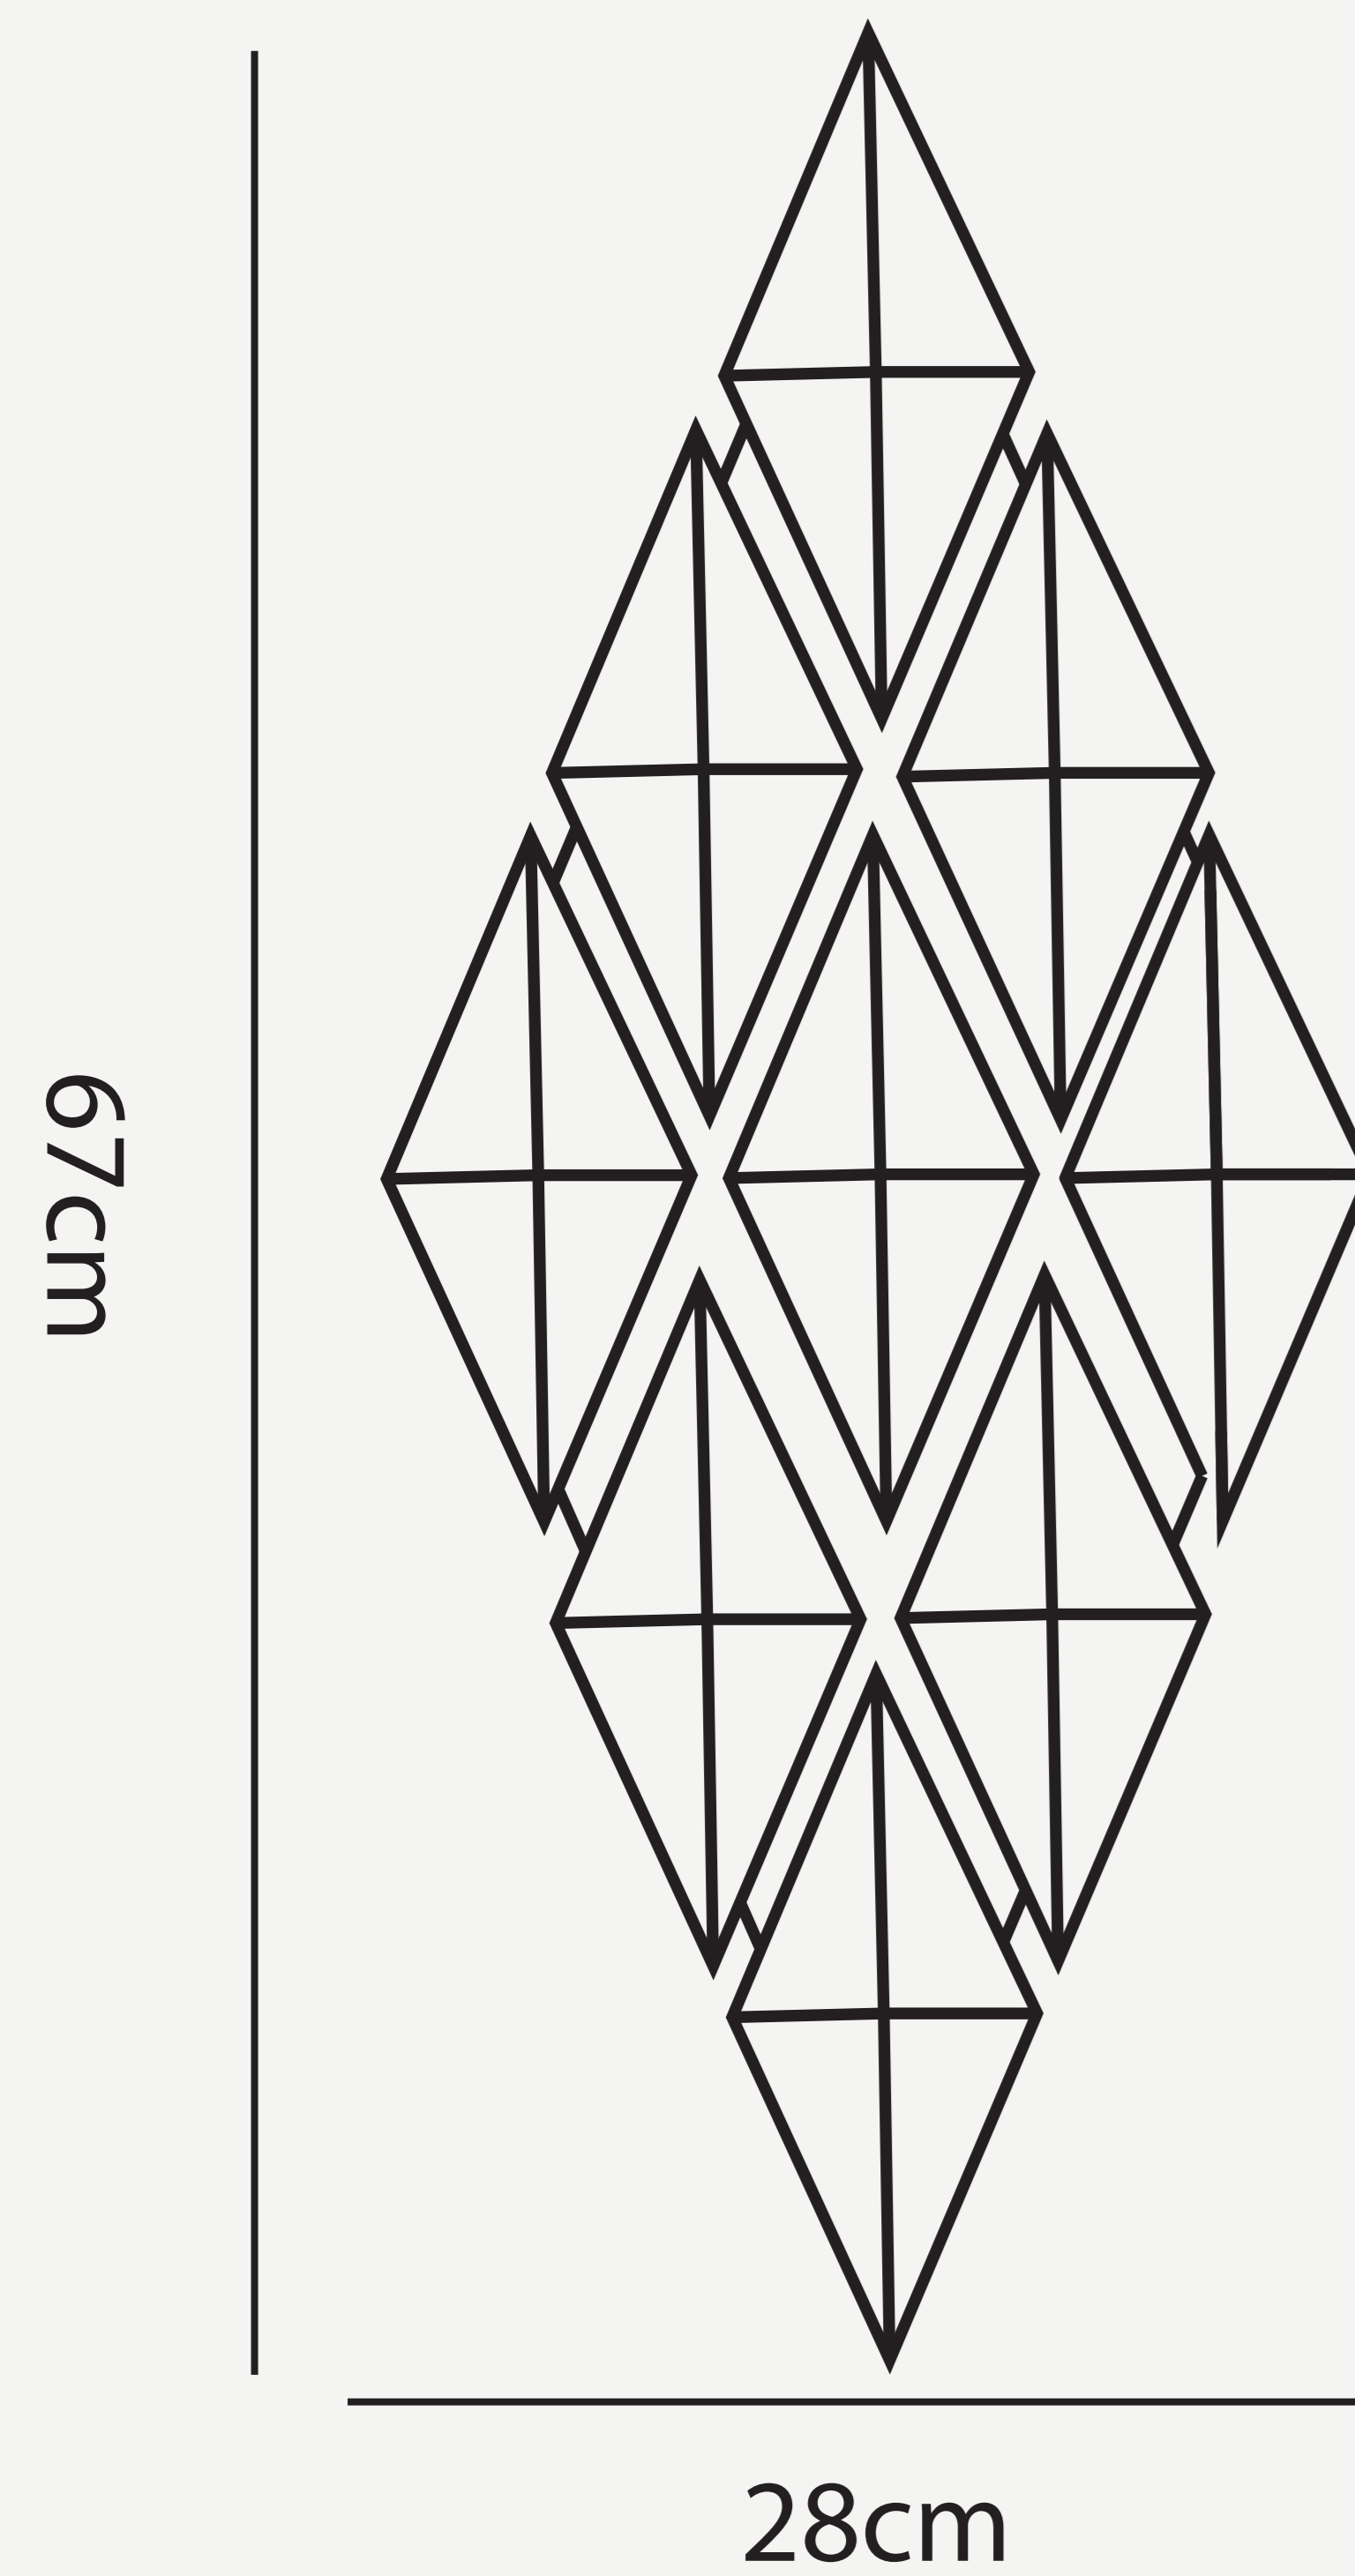

**NORDIC GOLDEN GATE WALL  
LAMP**

**L O D A M E R**

# NORDIC GOLDEN GATE WALL LAMP

# L O D A M E R

Power source :	AC
Finish :	IRON
Material (s) :	Metal
Body Material :	Iron
Glass Color:	White
Shade type :	Iron
Lampshade Style:	4 Head /9 Head
Number of light sources :	4
Light source :	LED bulbs
Light source :	G9
Lighting Area	5-10square meters
Voltage :	90~260V
Is Dimmable :	No
Size :	D18xH45cm;D28xH67cm