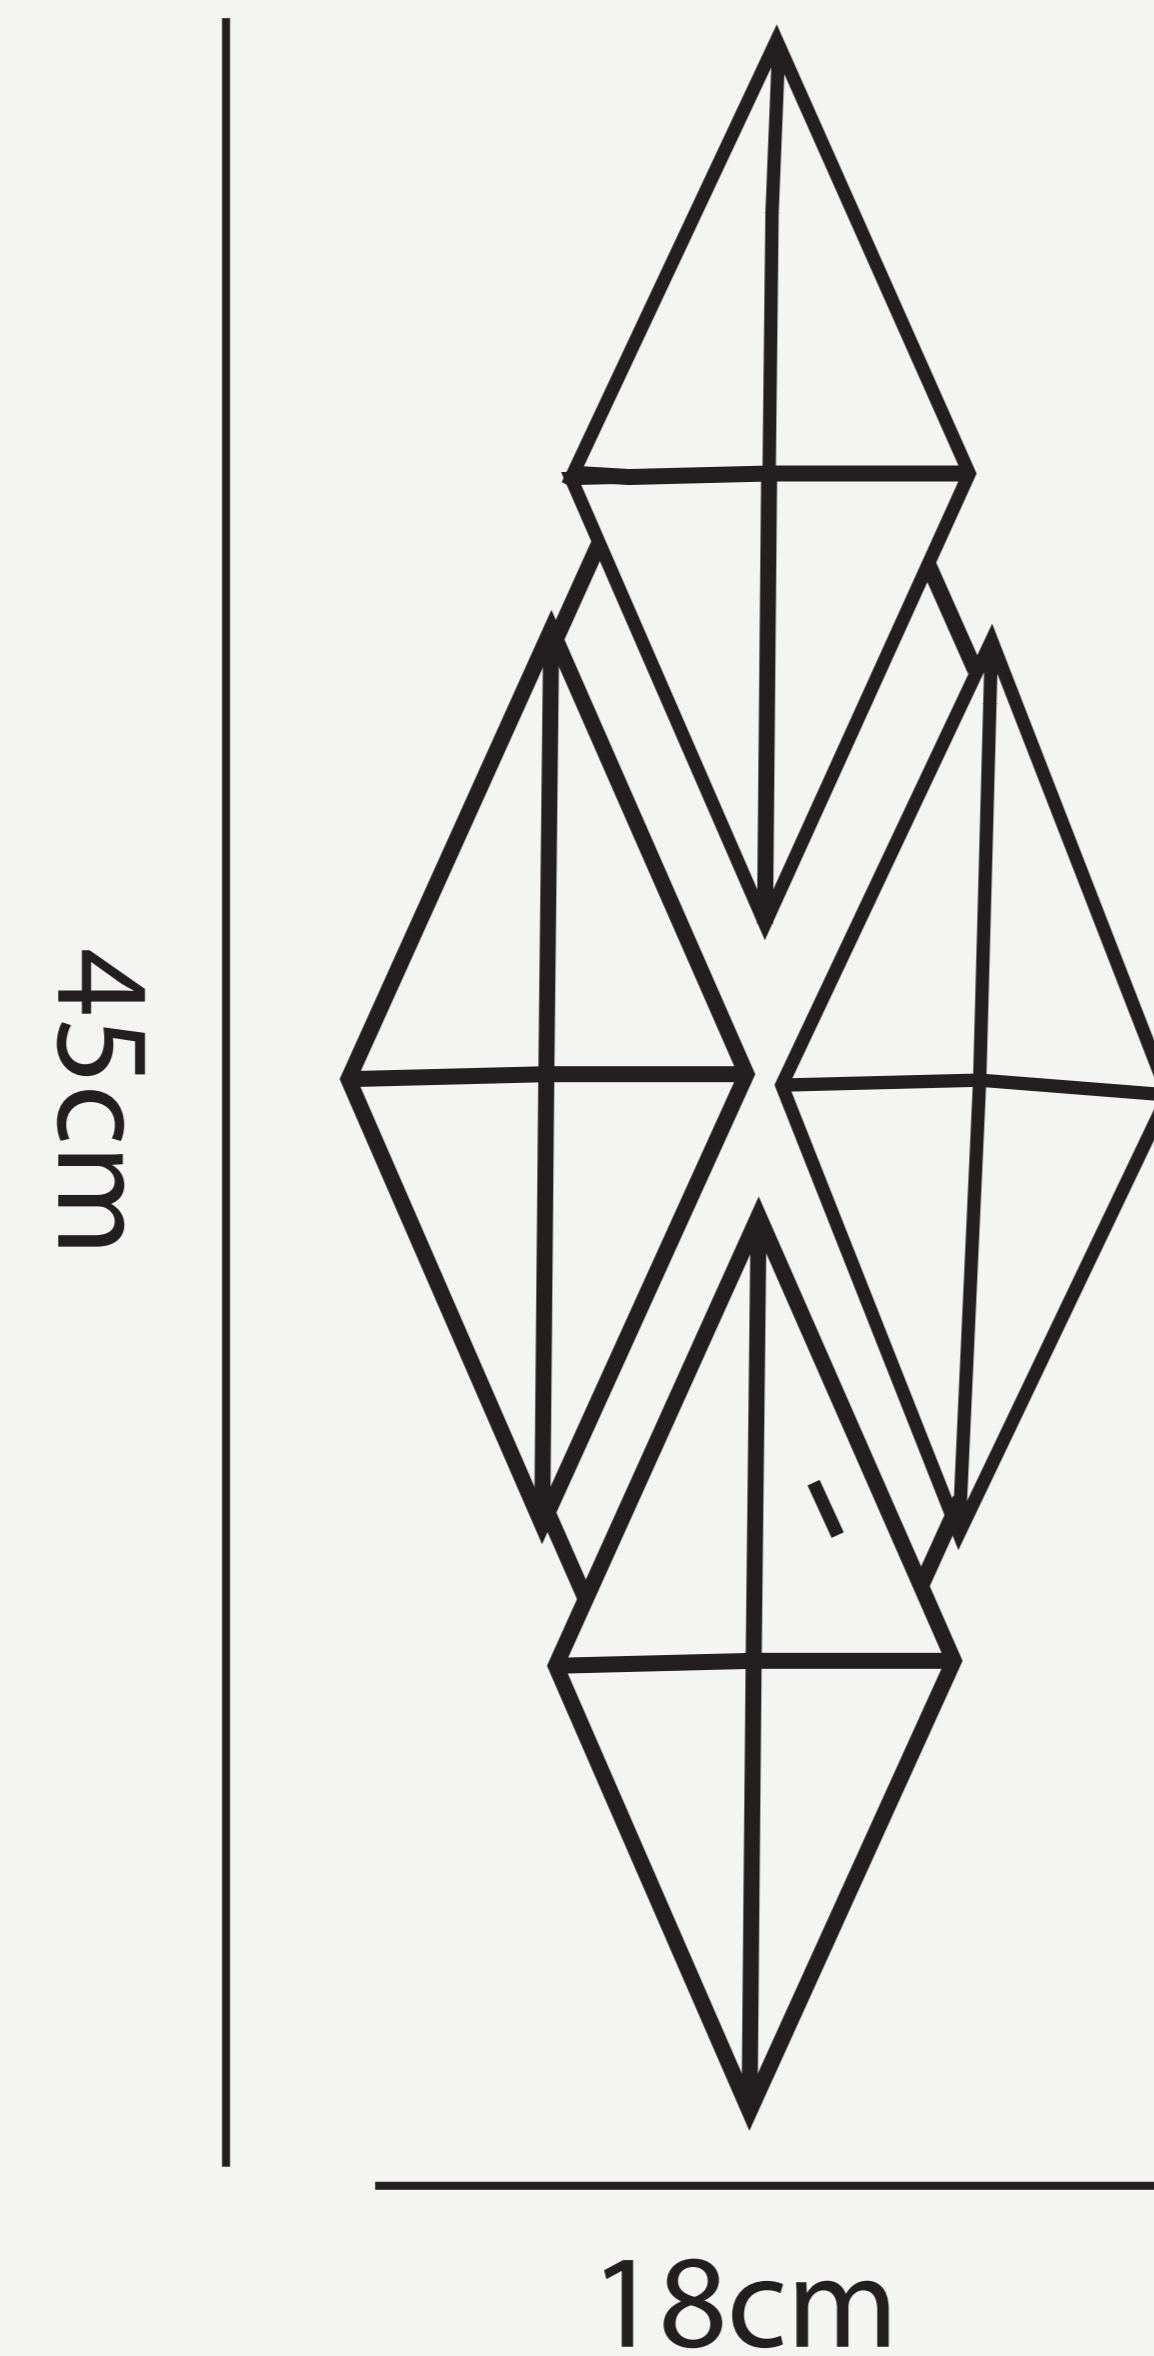

**NORDIC GOLDEN GATE WALL  
LAMP**

**L O D A M E R**

# NORDIC GOLDEN GATE WALL LAMP

# L O D A M E R

Power source :	AC
Finish :	IRON
Material (s) :	Metal
Body Material :	Iron
Glass Color:	White
Shade type :	Iron
Lampshade Style:	4 Head /9 Head
Number of light sources :	4
Light source :	LED bulbs
Light source :	G9
Lighting Area	5-10square meters
Voltage :	90~260V
Is Dimmable :	No
Size :	D18xH45cm;D28xH67cm