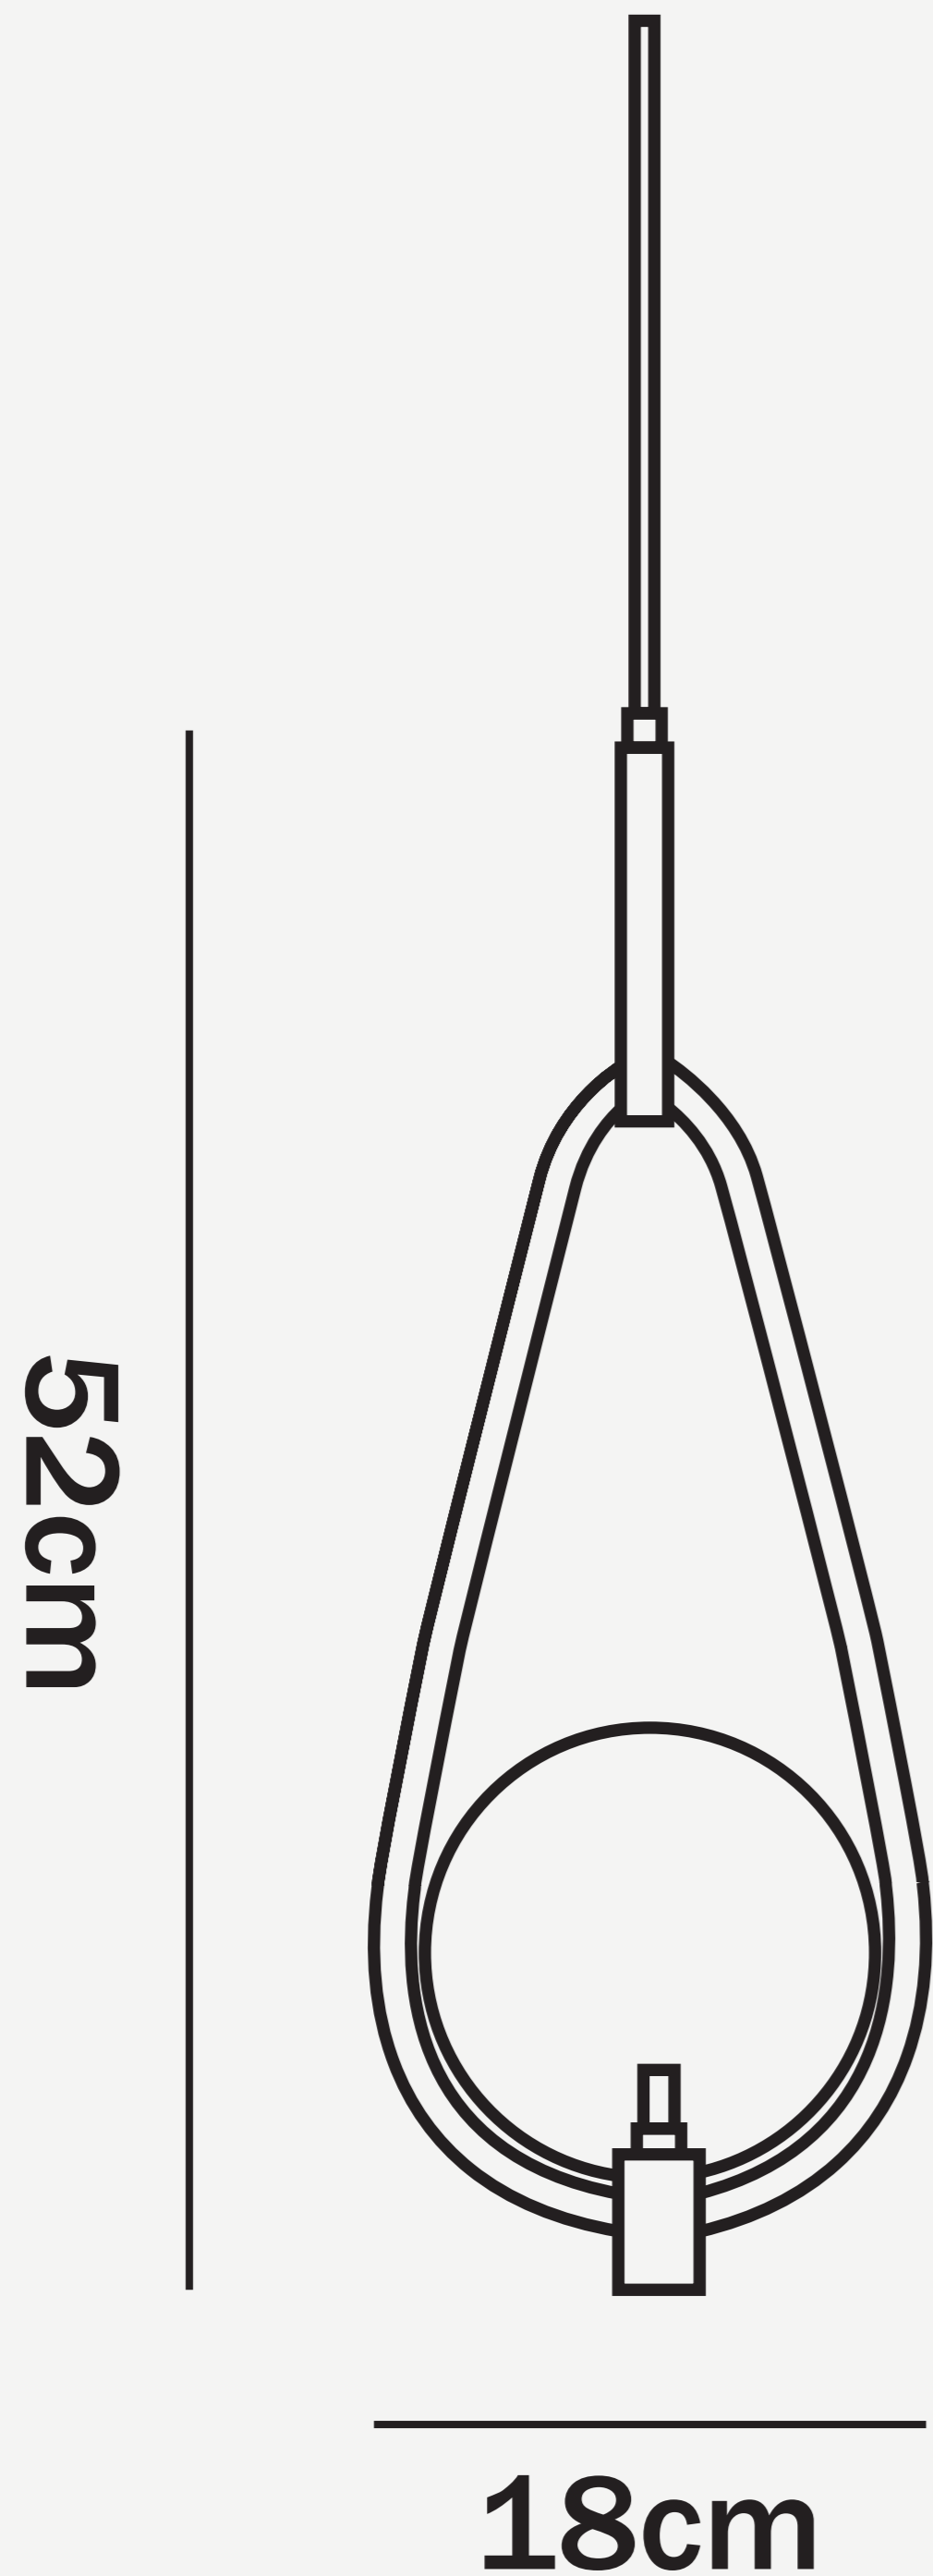

**NORDIC GLASS GLOBE  
PENDANT**

**L O D A M E R**

# NORDIC GLASS GLOBE PENDANT

# L O D A M E R

Power source :	AC
Finish :	IRON
Material (s) :	Metal+Glass
Body Color :	Clear/ Amber/Smoky Gray
Number of light sources :	1
Light source :	LED bulbs
Light source :	G4
Lighting Area :	5-10square meters
Voltage :	90~260V
Is Dimmable :	No
Cord :	(Customable)
Size :	D18xH52cm