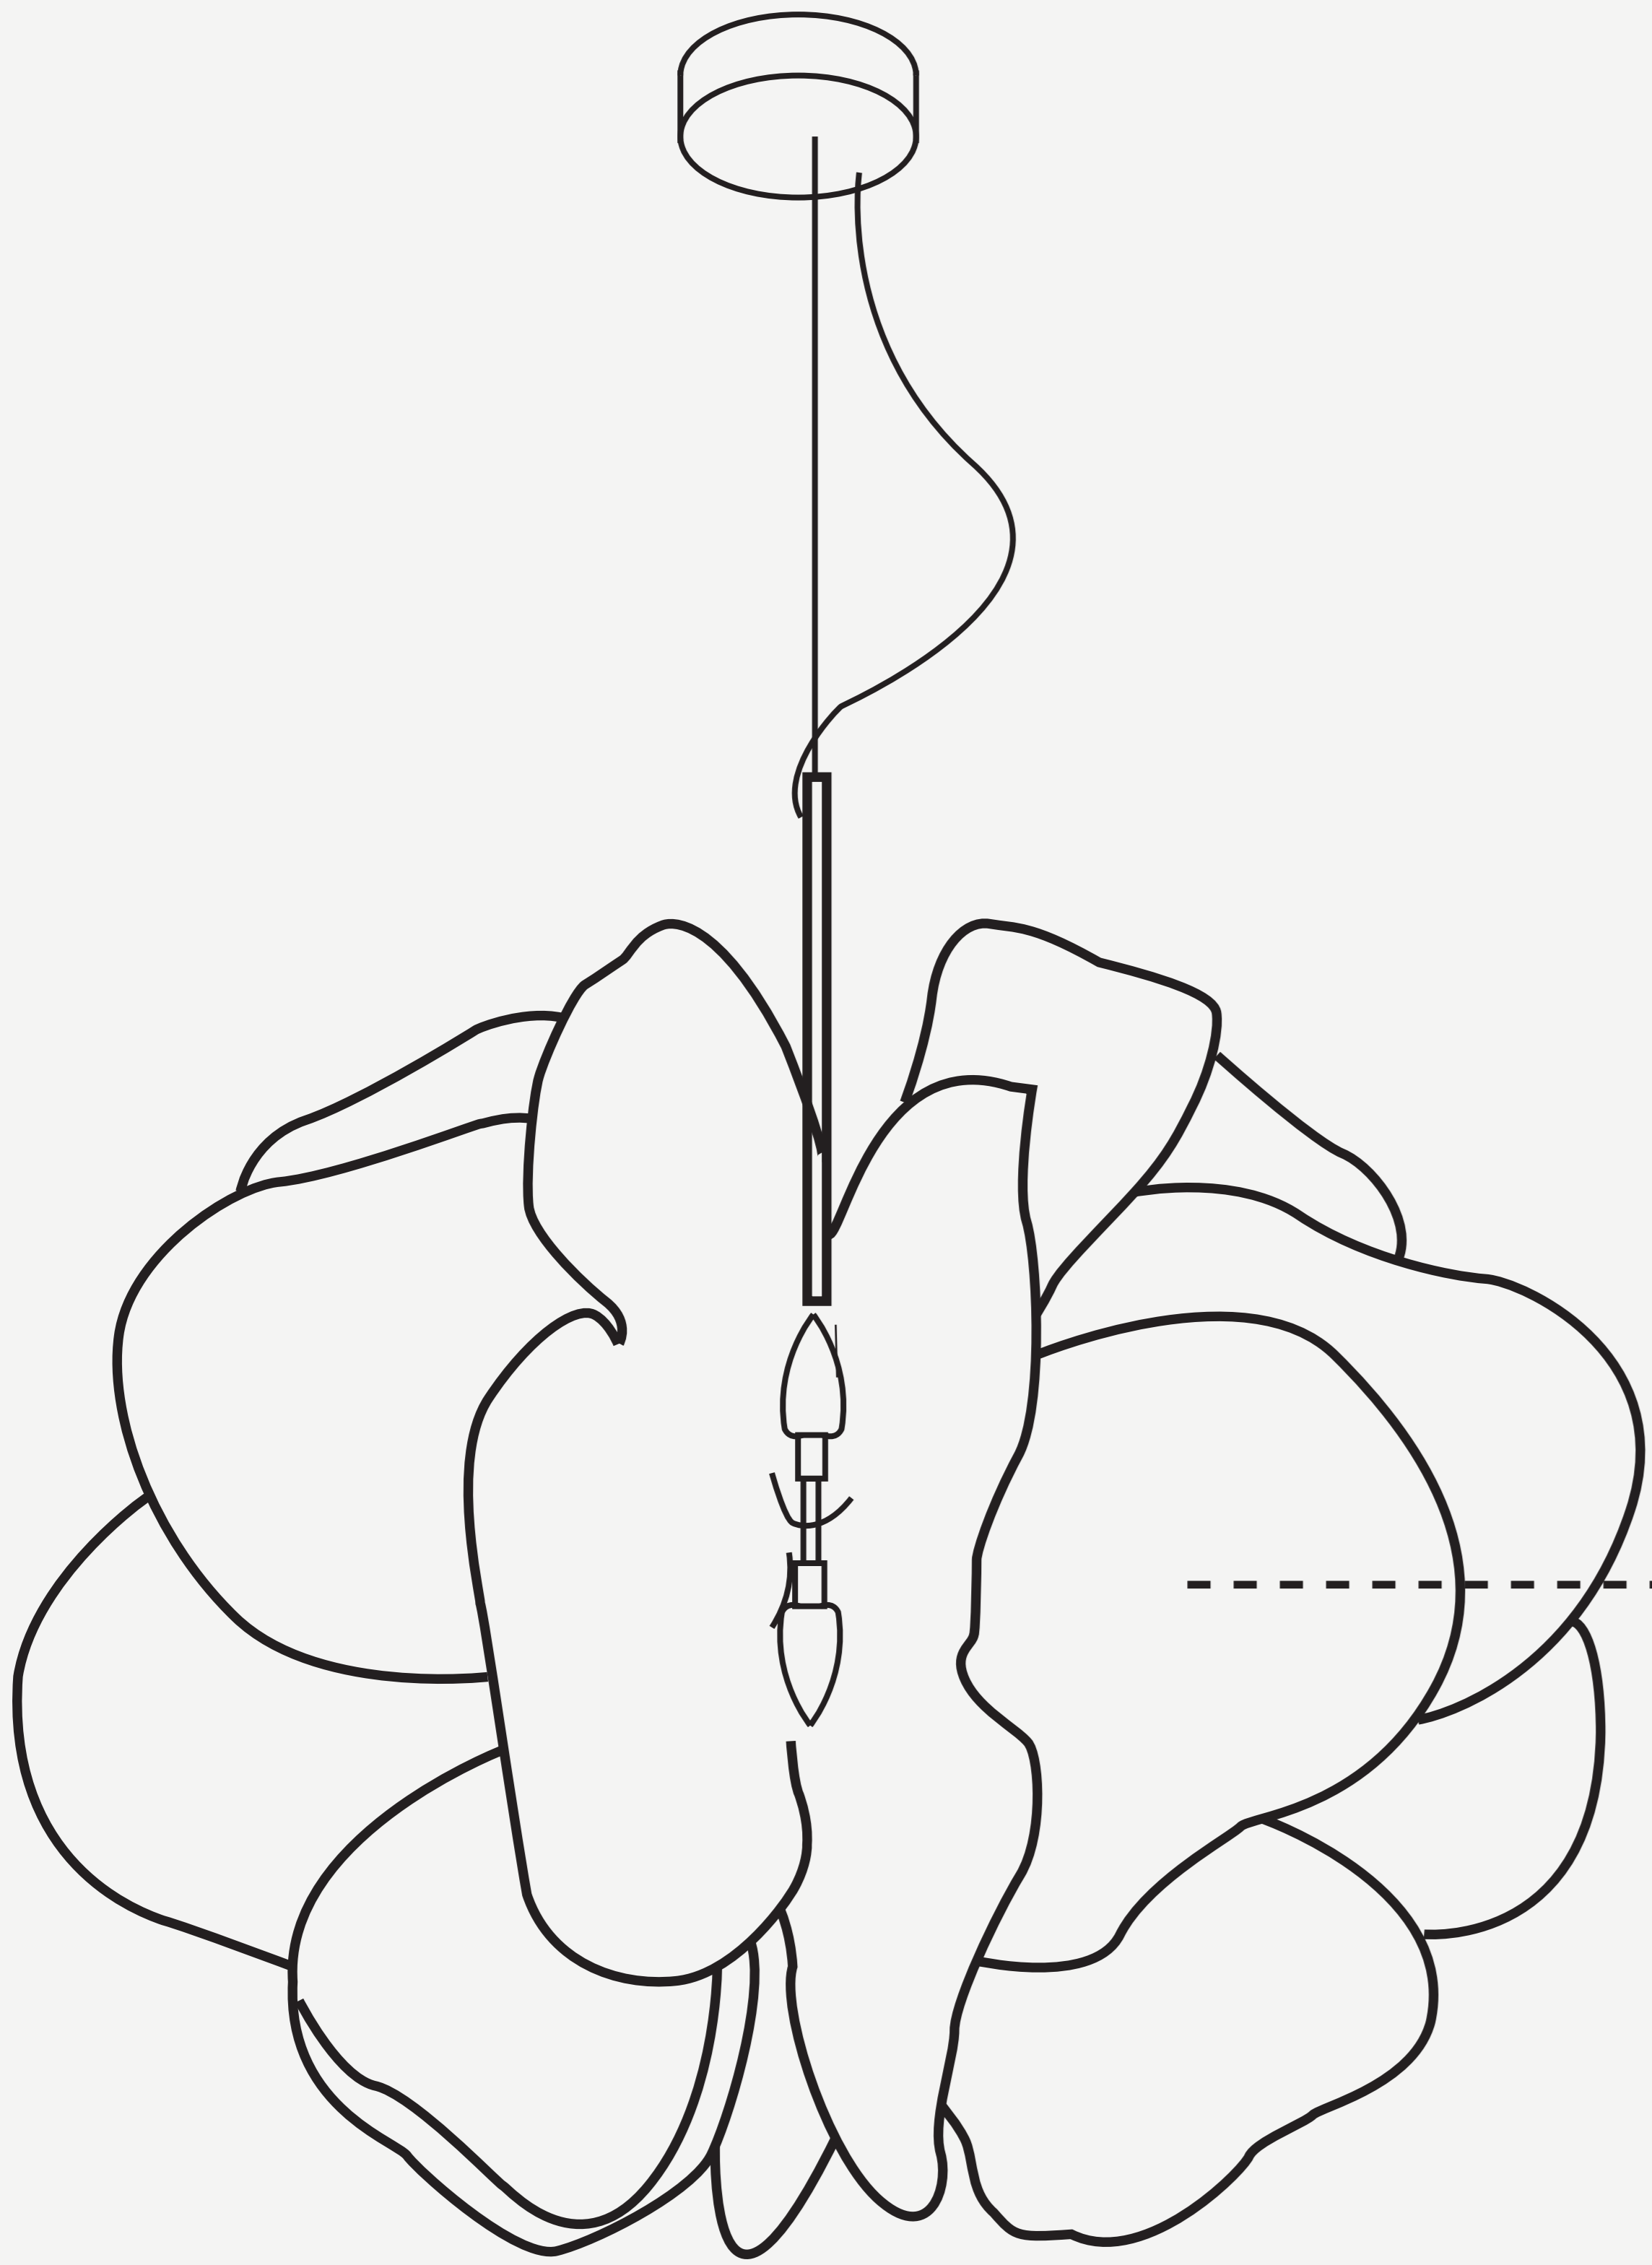

**NORDIC FLOWER PENDANT
LAMP**

L O D A M E R

**NORDIC FLOWER PENDANT
LAMP**

L O D A M E R

Power source :	AC
Finish :	Iron
Material (s) :	Metal+ Acrylic
Number of light sources :	1
Light source :	LED bulbs
Voltage :	110~240 V
Body color :	White
Body Style :	Pendent Lamp
Is Dimmable :	No
Cord :	(Customable)
Size :	D40cm / D60cm / D80cm

-----Acrylic

D40cm/60cm/80cm