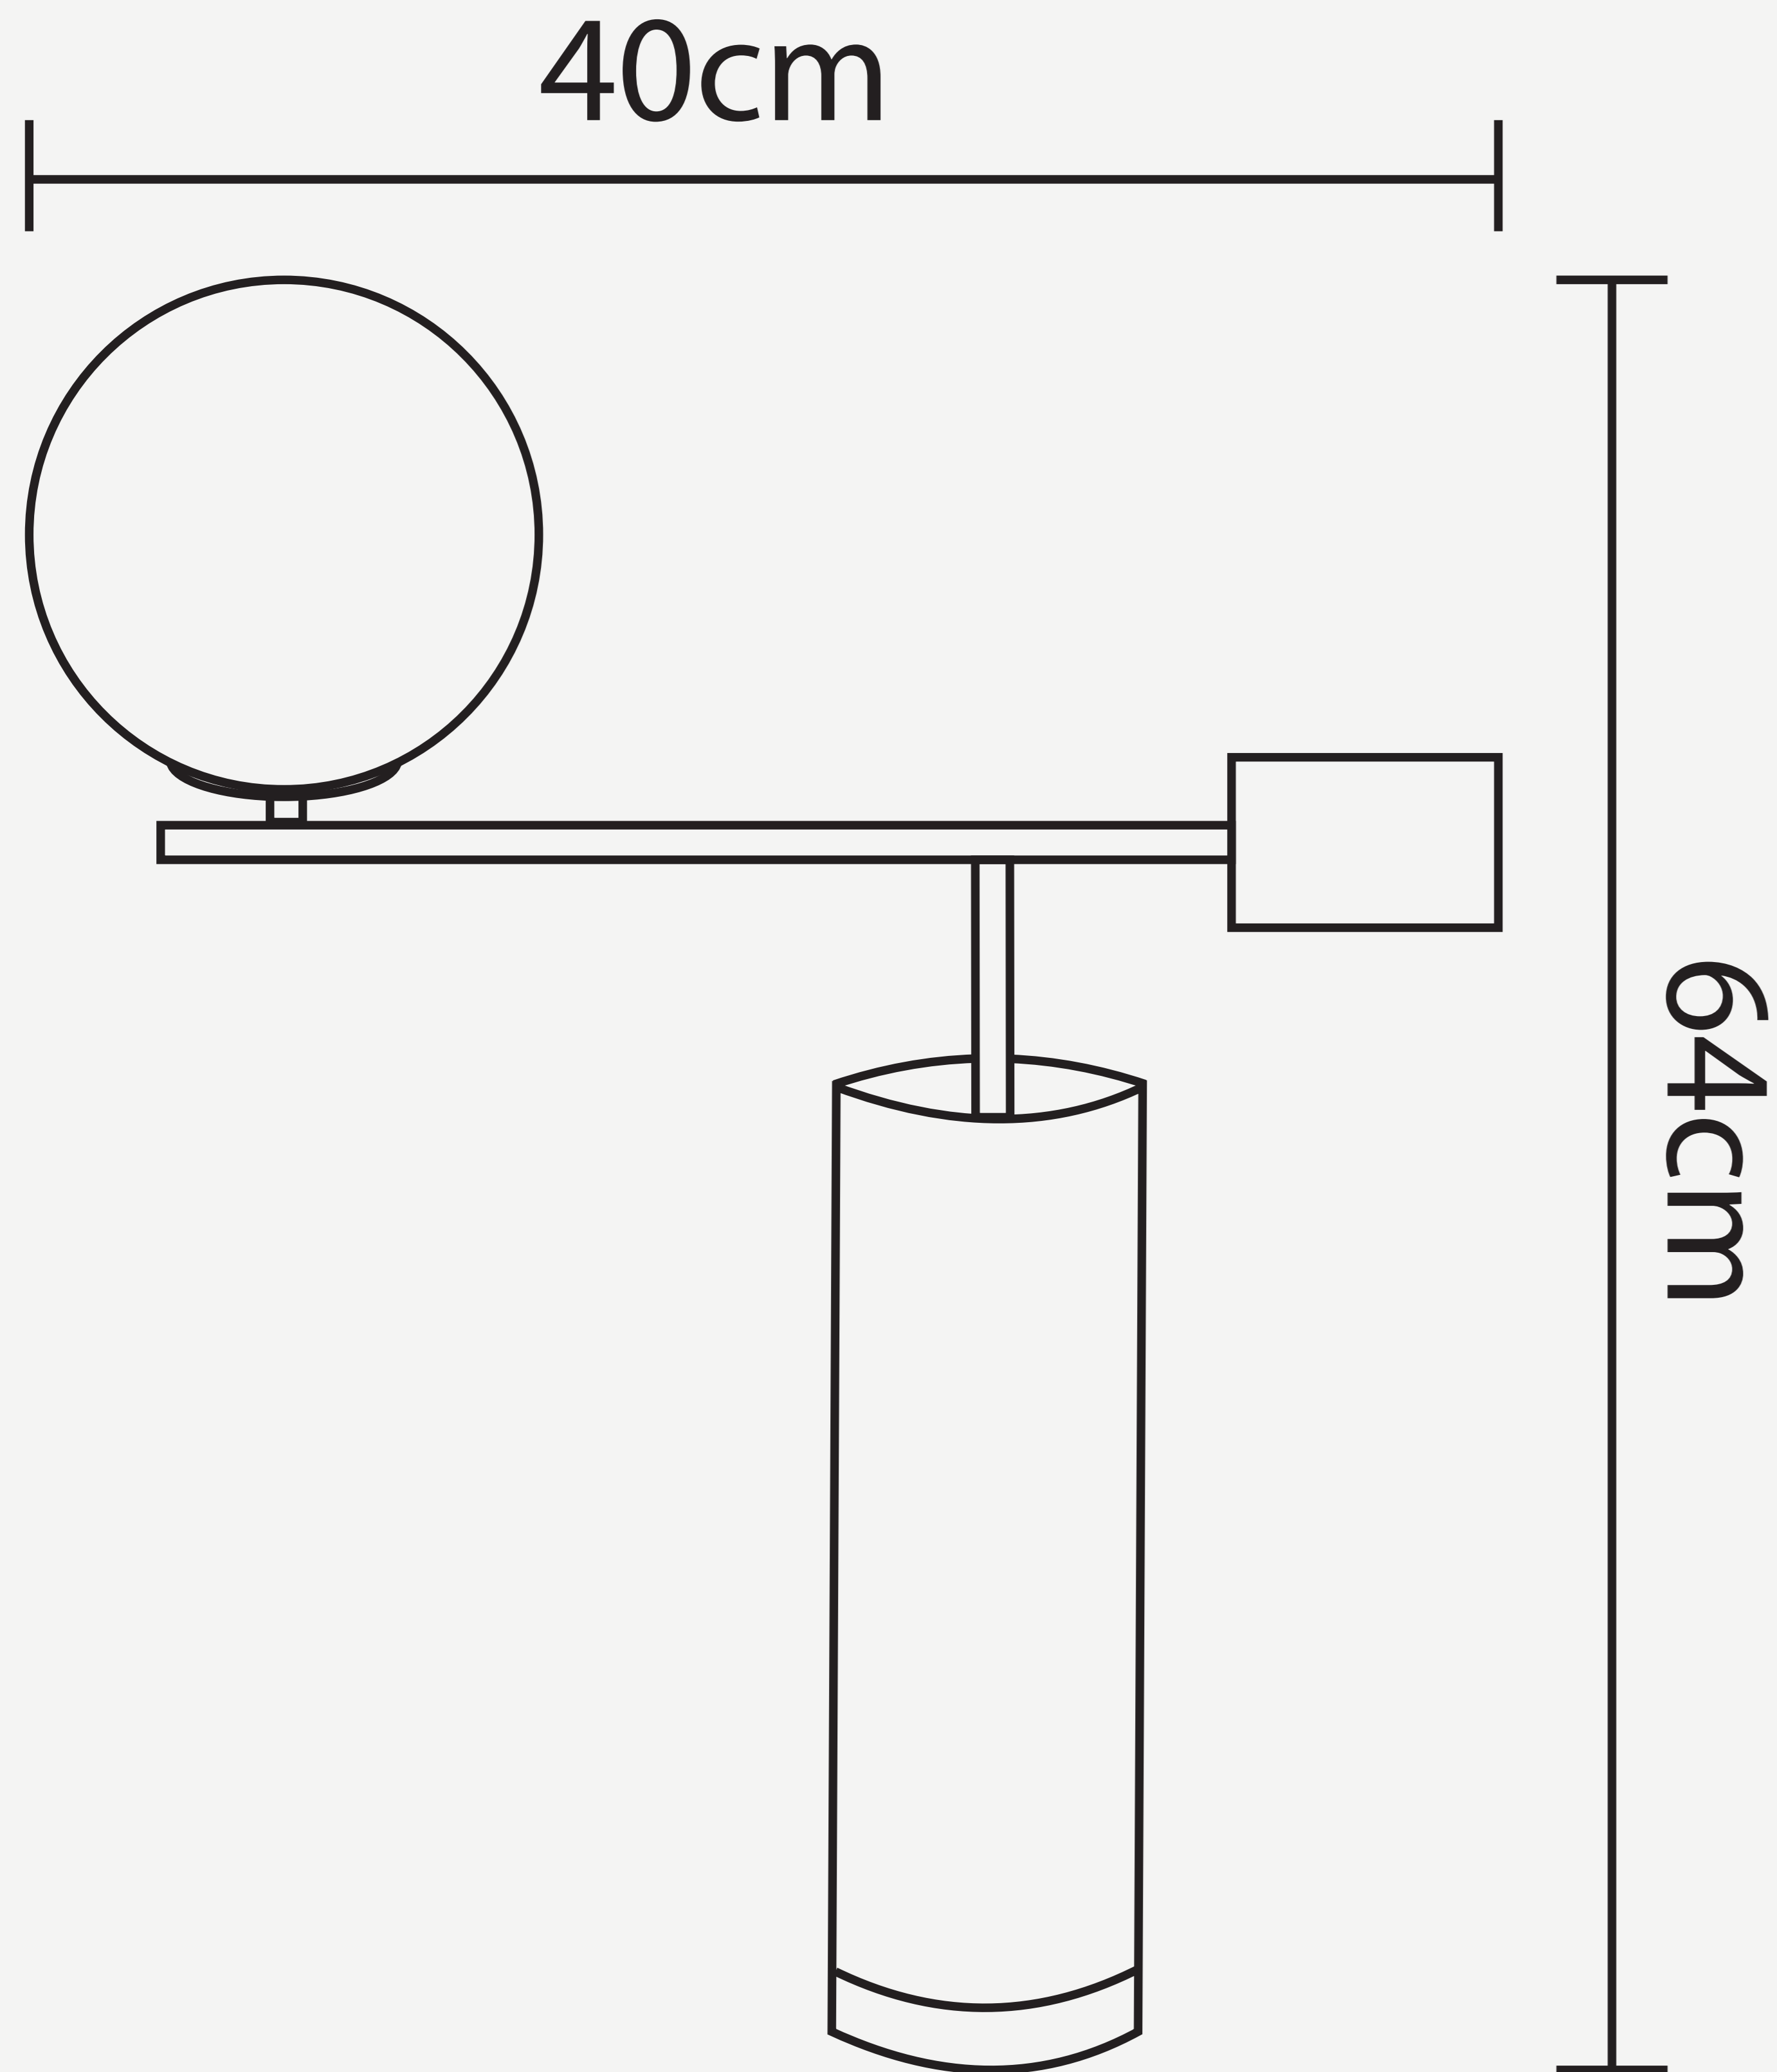

MOSS TABLE LAMP

L O D A M E R

MOSS TABLE LAMP

L O D A M E R

Body material :	Iron+glass
Shade type :	Stained glass
Voltage :	90-260V
Switch type :	Knob switch
Light source :	LED bulbs
Finish :	Iron
Power source :	AC
Material(s) :	Stone
Lampshade color :	White & Black