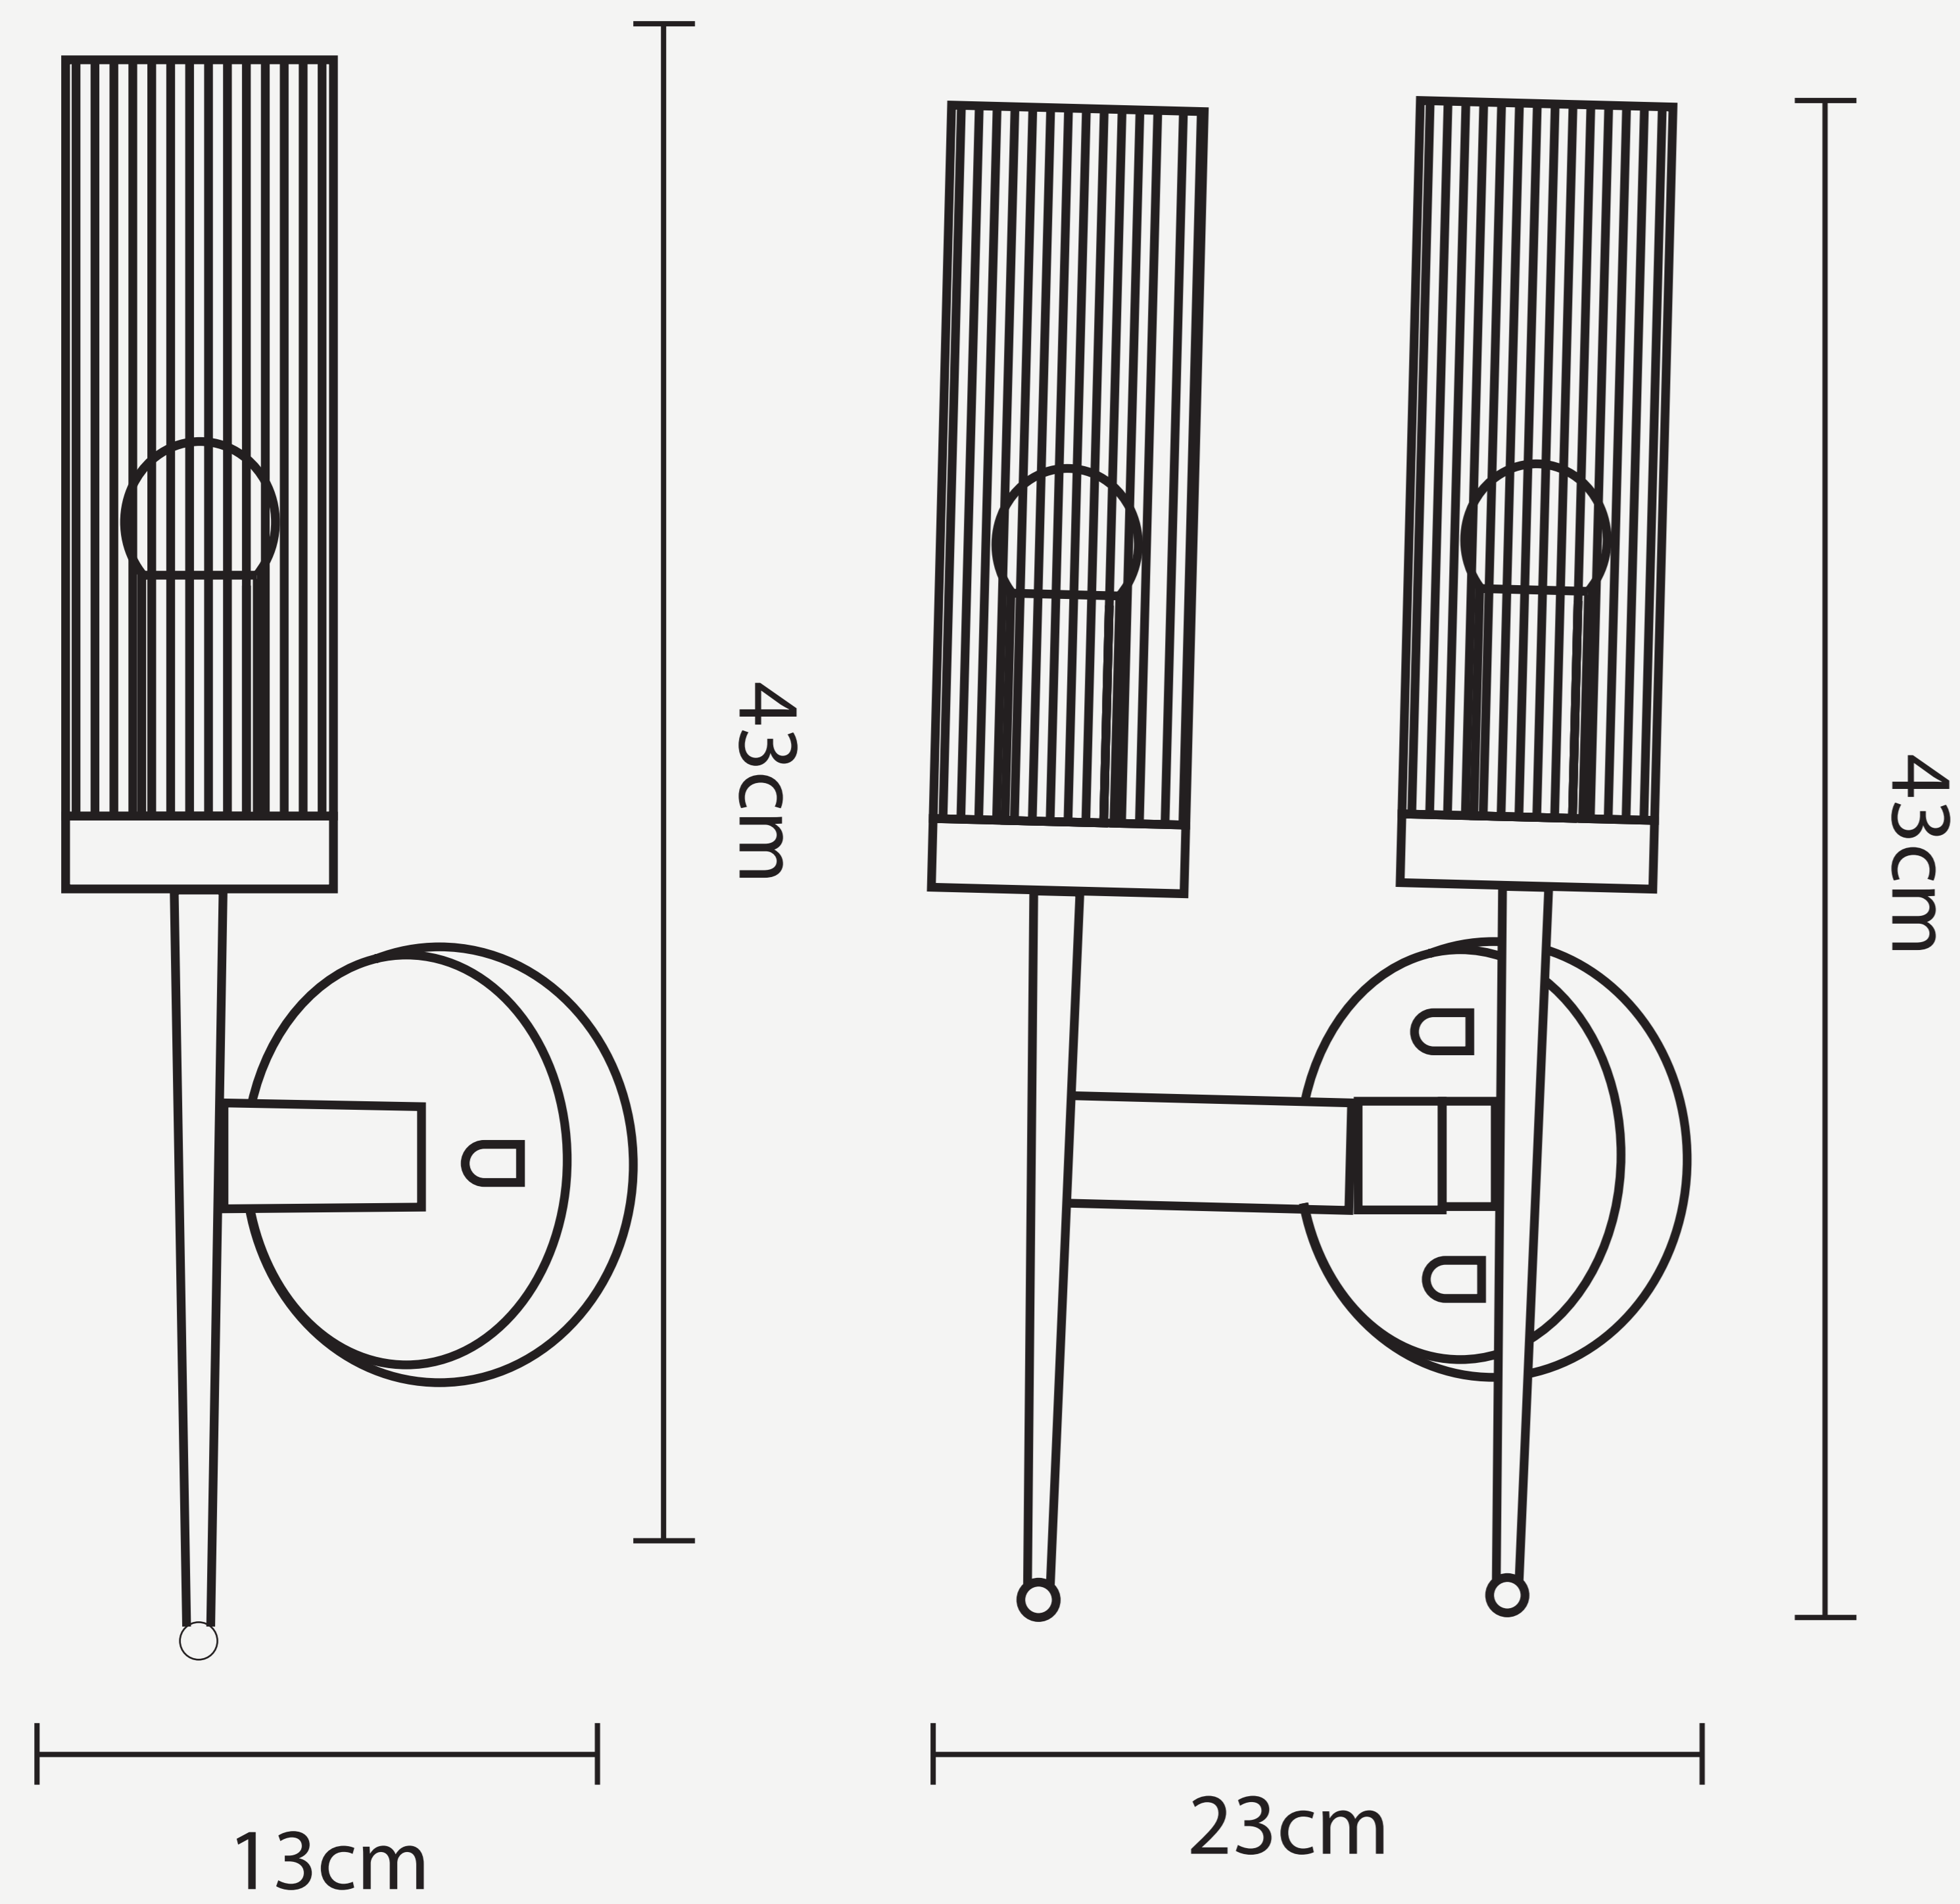

MORSALE LED WALL SCONCE

L O D A M E R

MORSALE LED WALL SCONCE

L O D A M E R

Power source :	AC
Material (s) :	Glass stone
Body Material :	Iron
Shade type :	Iron
Lampshade Style:	1 Head/2 Head
Body Color :	Gold
Number of light sources :	1
Light source :	LED bulbs
Light source :	E14*1 /E14*2
Lighting Area :	5-10square meters
Voltage :	90~260V
Is Dimmable :	No
Size :	D13xH43cm / D23xH43cm