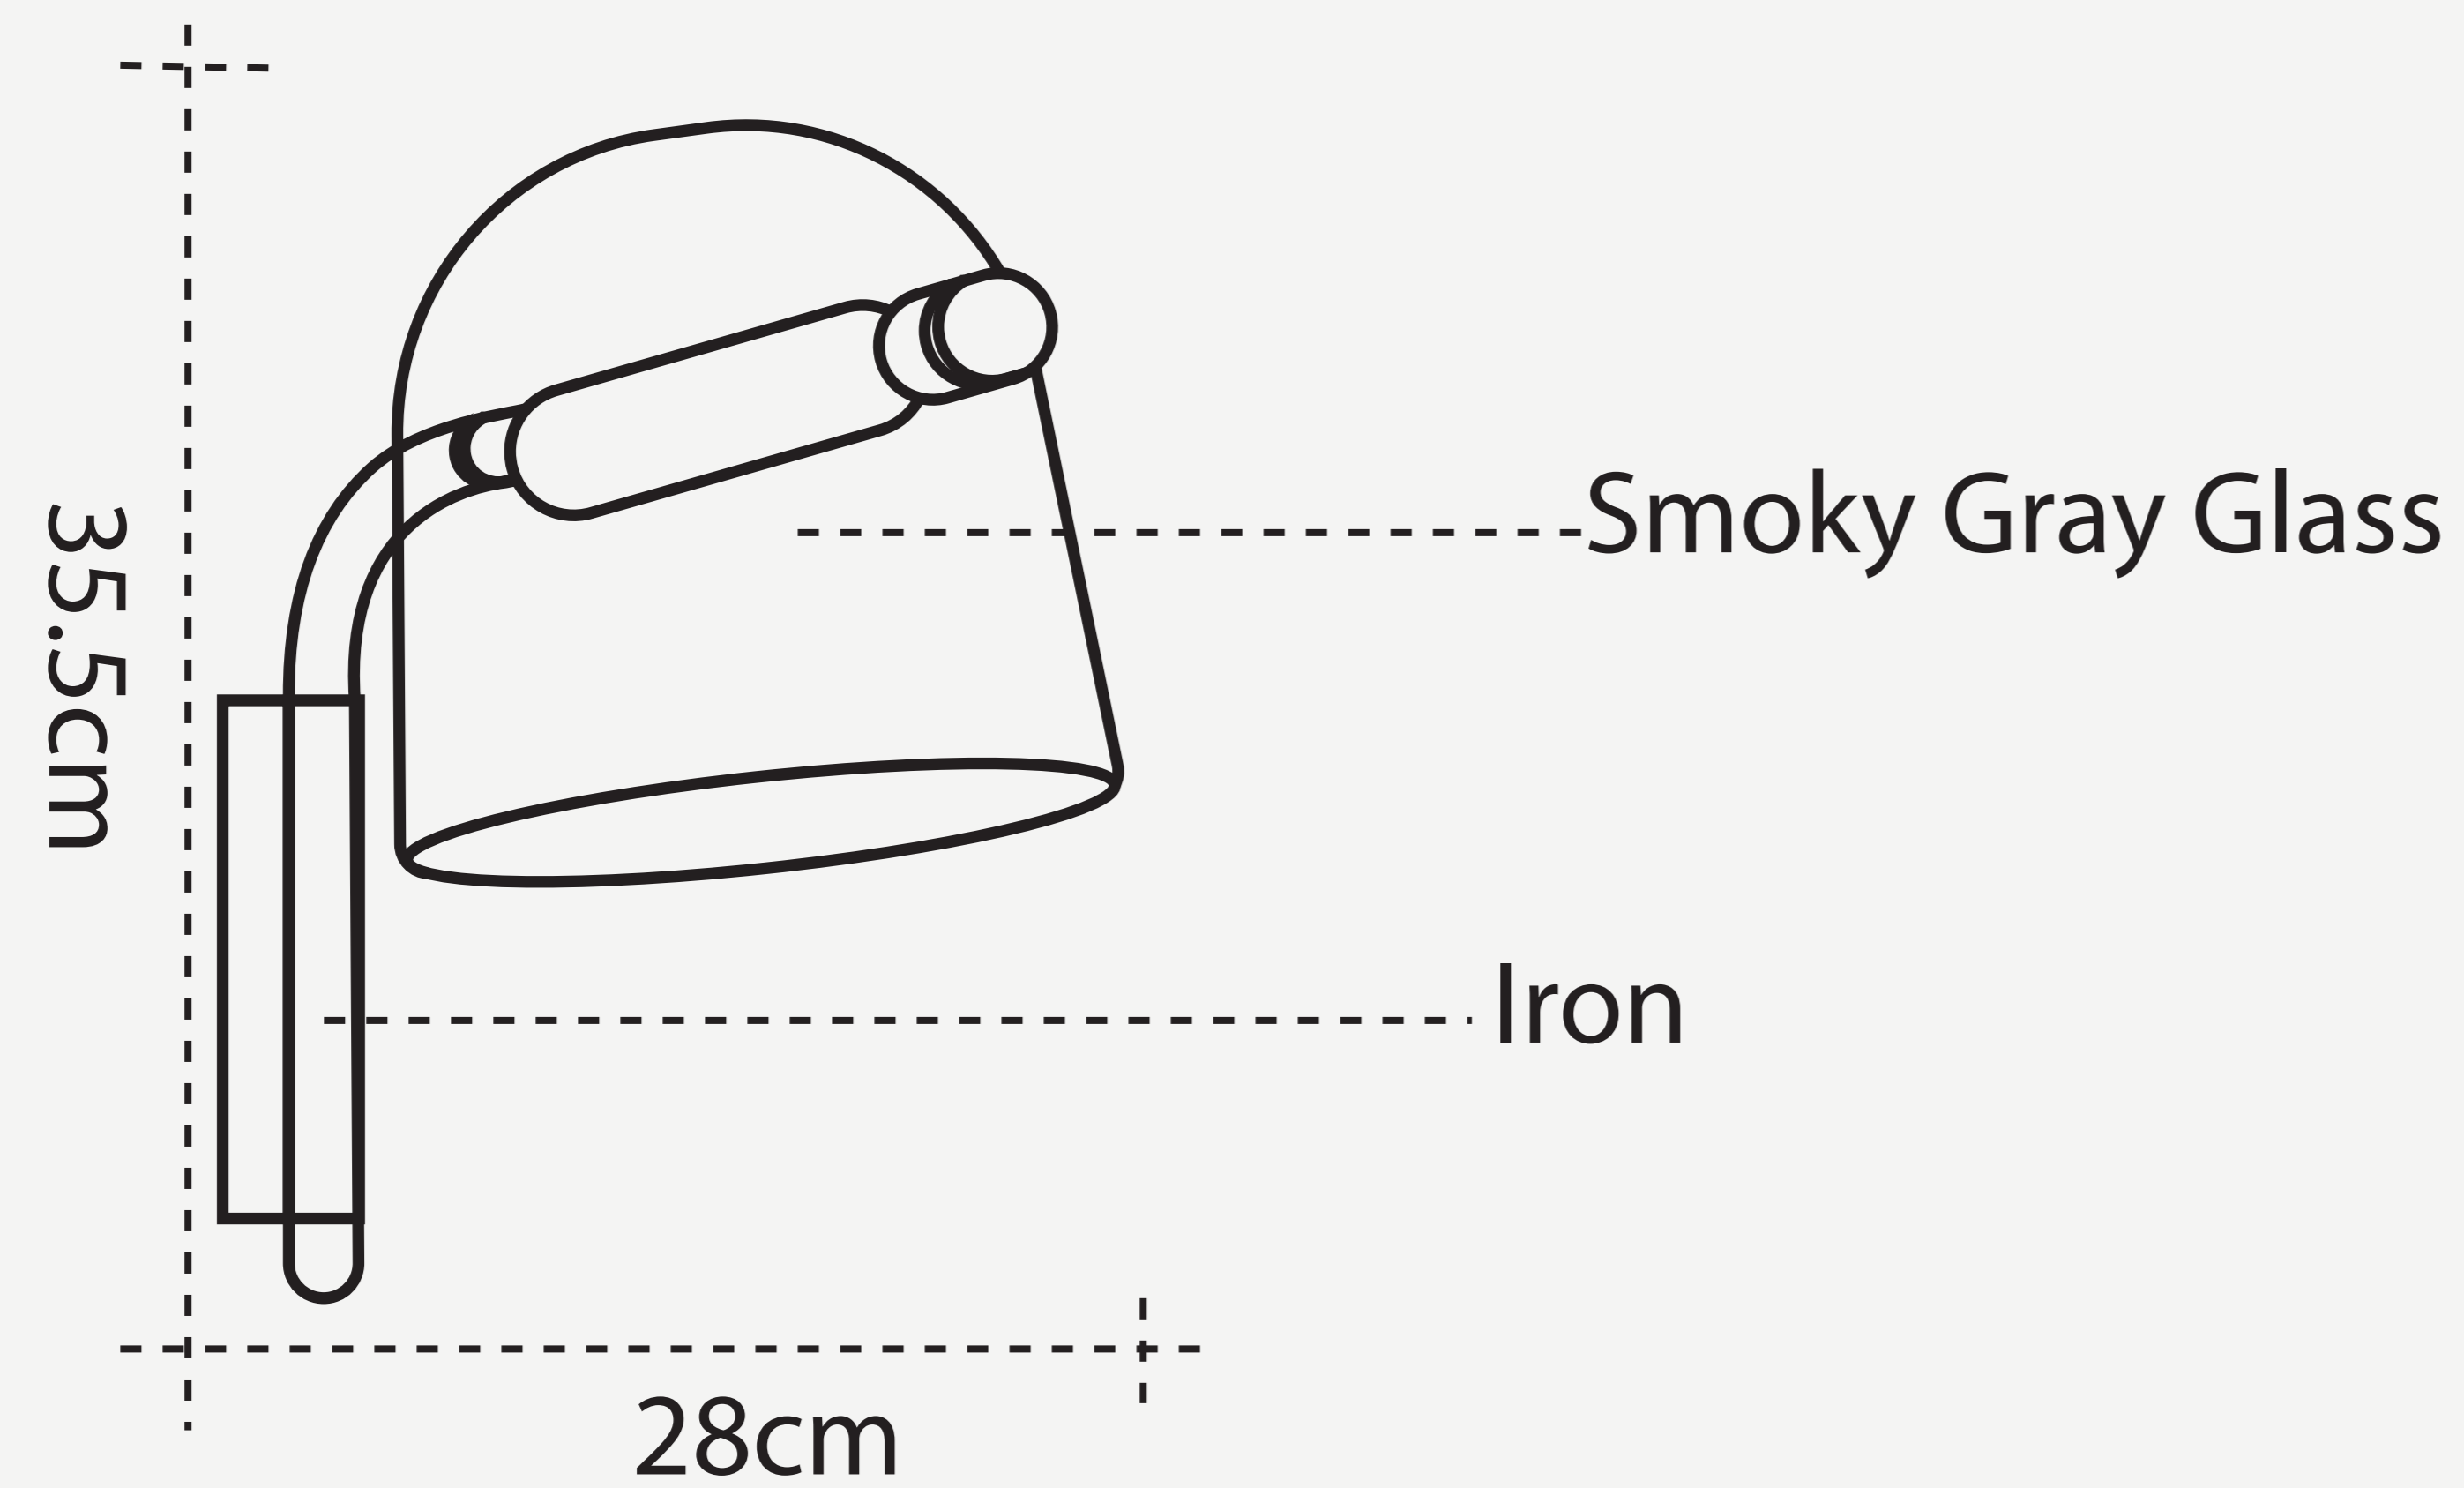

MONA WALL LAMP

L O D A M E R

MONA WALL LAMP

L O D A M E R

Power source :	AC
Material (s) :	Metal
Body Material :	Glass Black
Lampshade Color :	Black
Glass Color:	Clear Glass
Shade type :	Wall Lamp
Lampshade Style:	Warm/Cool
Color Temperature:	
Number of	1
light sources :	LED bulbs
Light source :	E14
Light source :	5-10square meters
Lighting Area :	90~260V
Voltage :	No
Is Dimmable :	D28xH35.5cm
Size :	