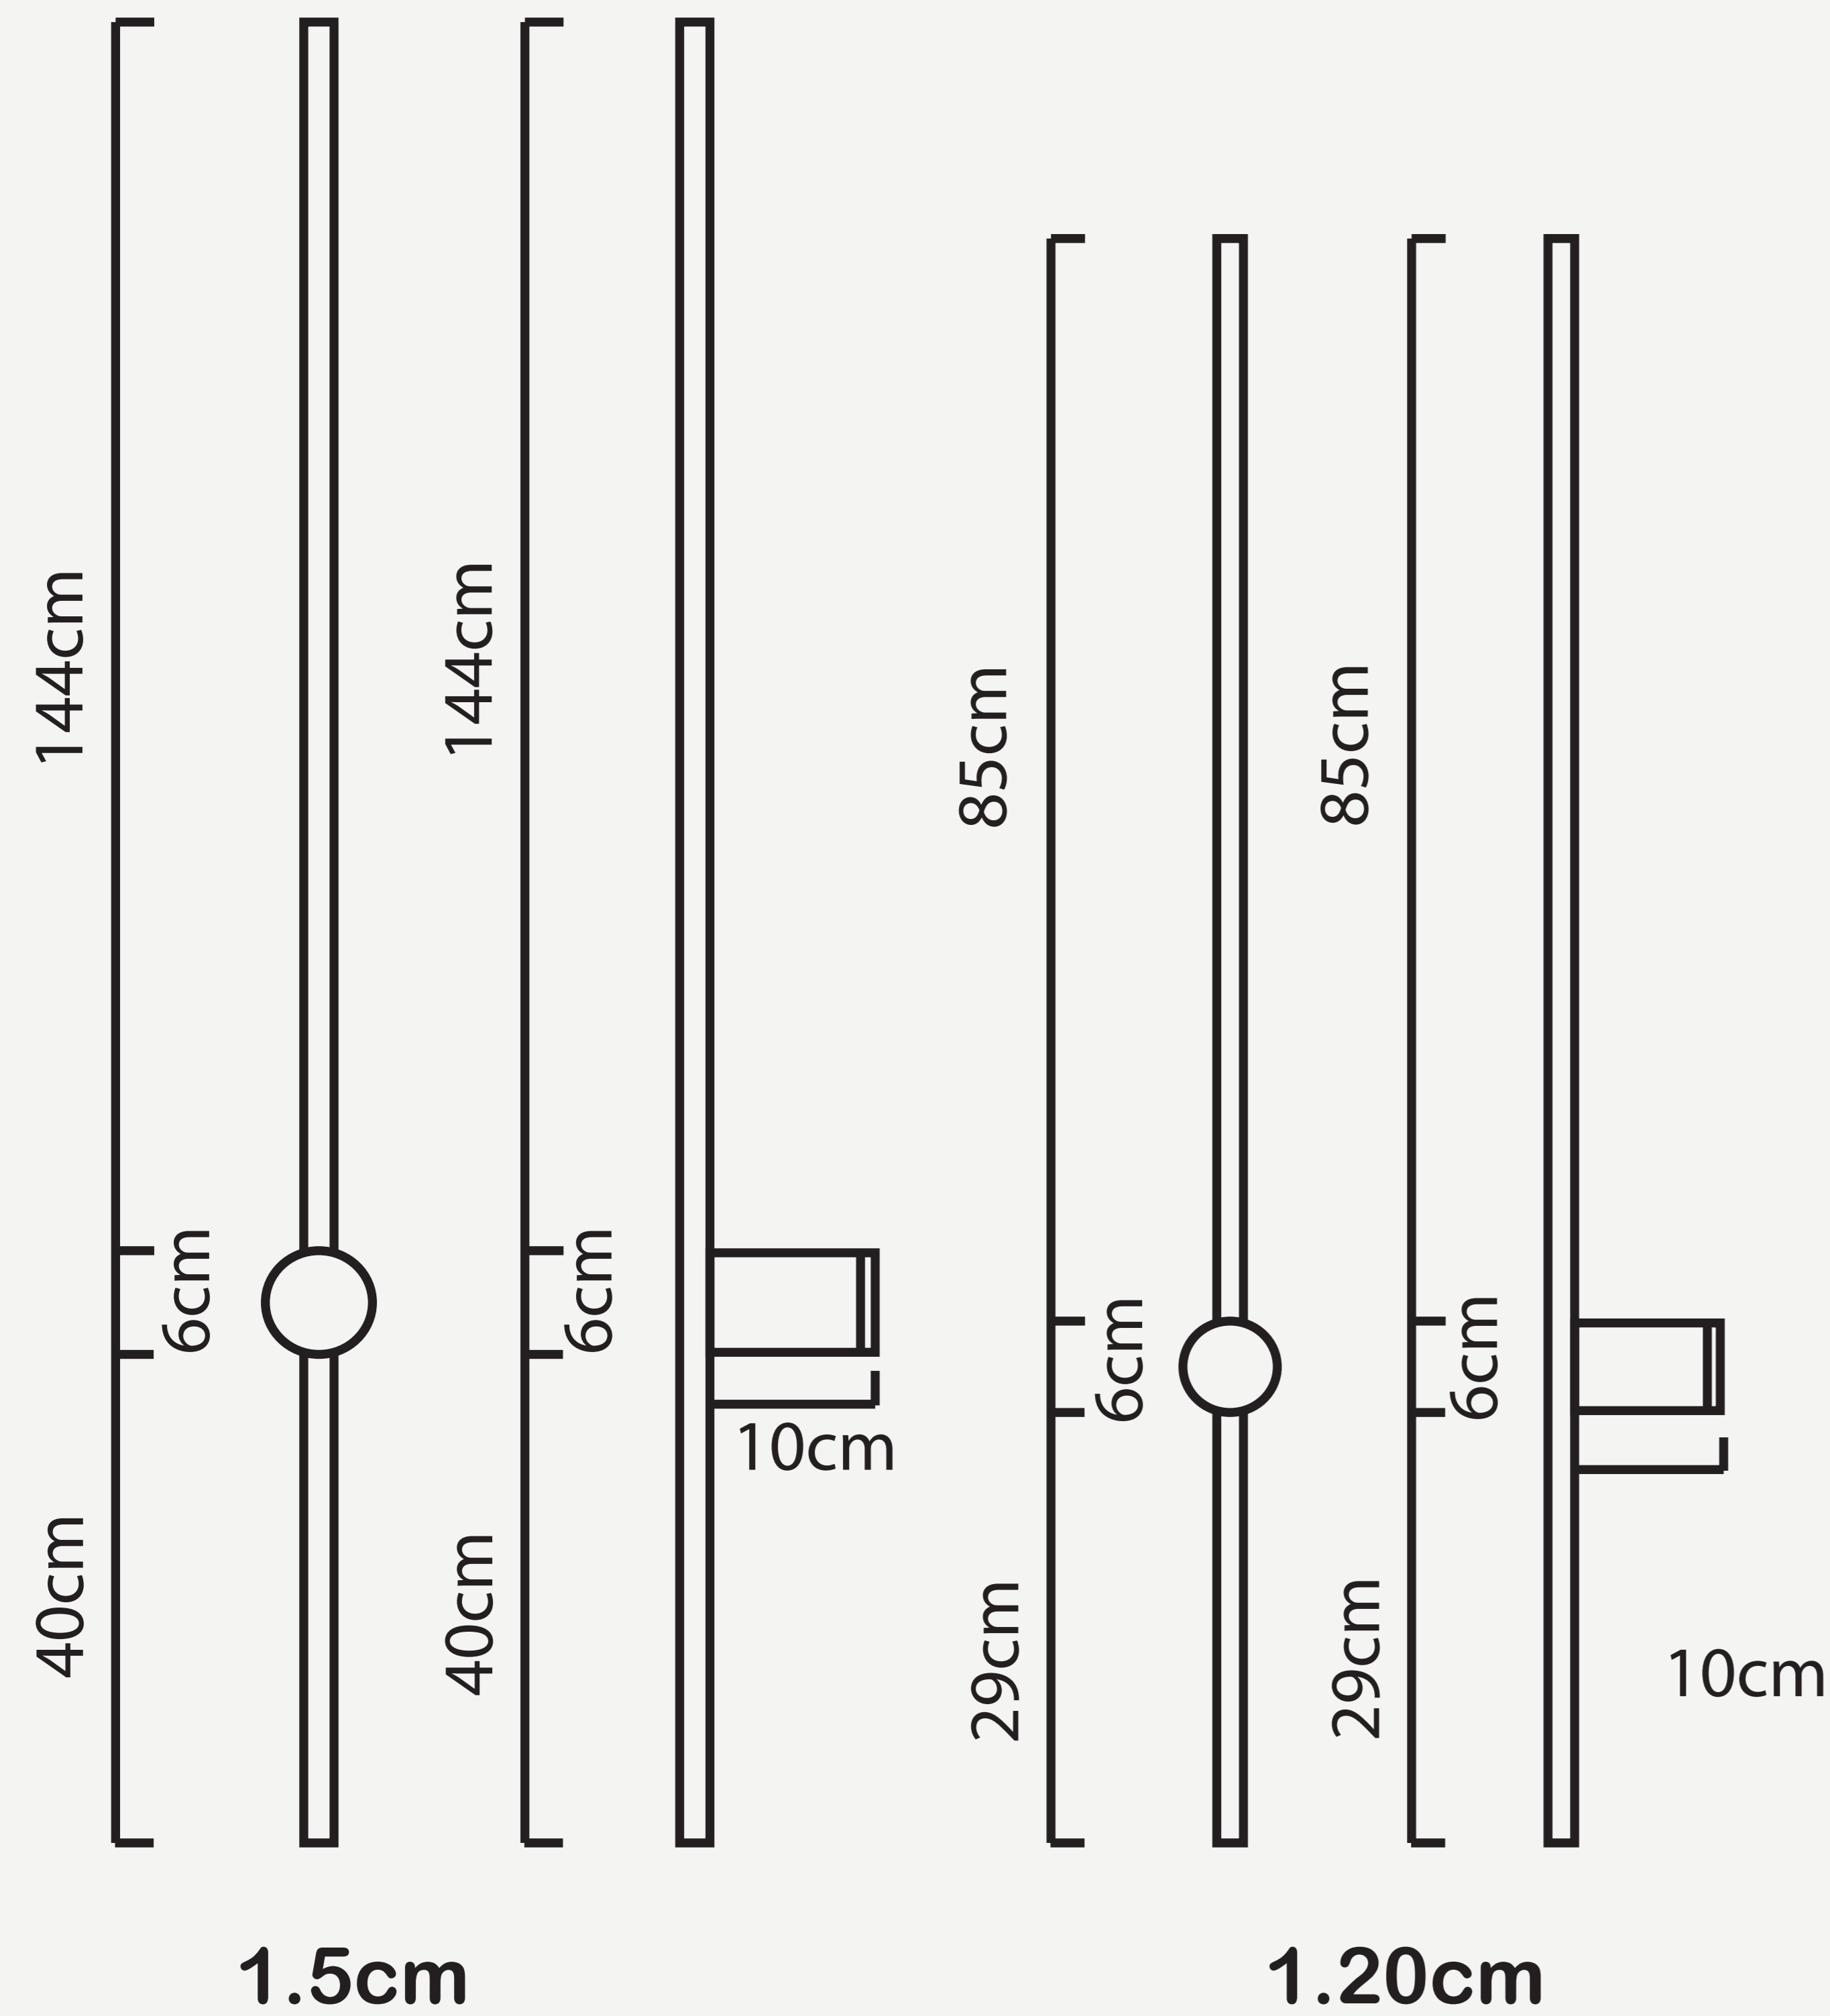

MINIMALIST LED LINE  
WALL LAMP

L O D A M E R

# MINIMALIST LED LINE WALL LAMP

# LODAMER

**Weight :**  
 1.5m 156\*17\*12cm 2kg  
 1.2m 128\*17\*12cm 1.5kg

**Light Coloure :** 3 coloure mode  
 (warm,cool&white)

**Dimmable :** Yes

**Voltage :** 110v ~240v

1.2m Full brightness 28W  
 Half brightness 20W

1.5m Full brightness 36W  
 Half brightness 28W

**Lighting Zone :** 3 - 5m2  
**Power Source :** AC  
**Material :** Aluminum  
**Remote Control :** Yes  
**Lumens :** 4992-5376  
**CRI :** 80  
**Color**  
**Temperature(CCT):** 3000-6000K  
**Certification :** CE