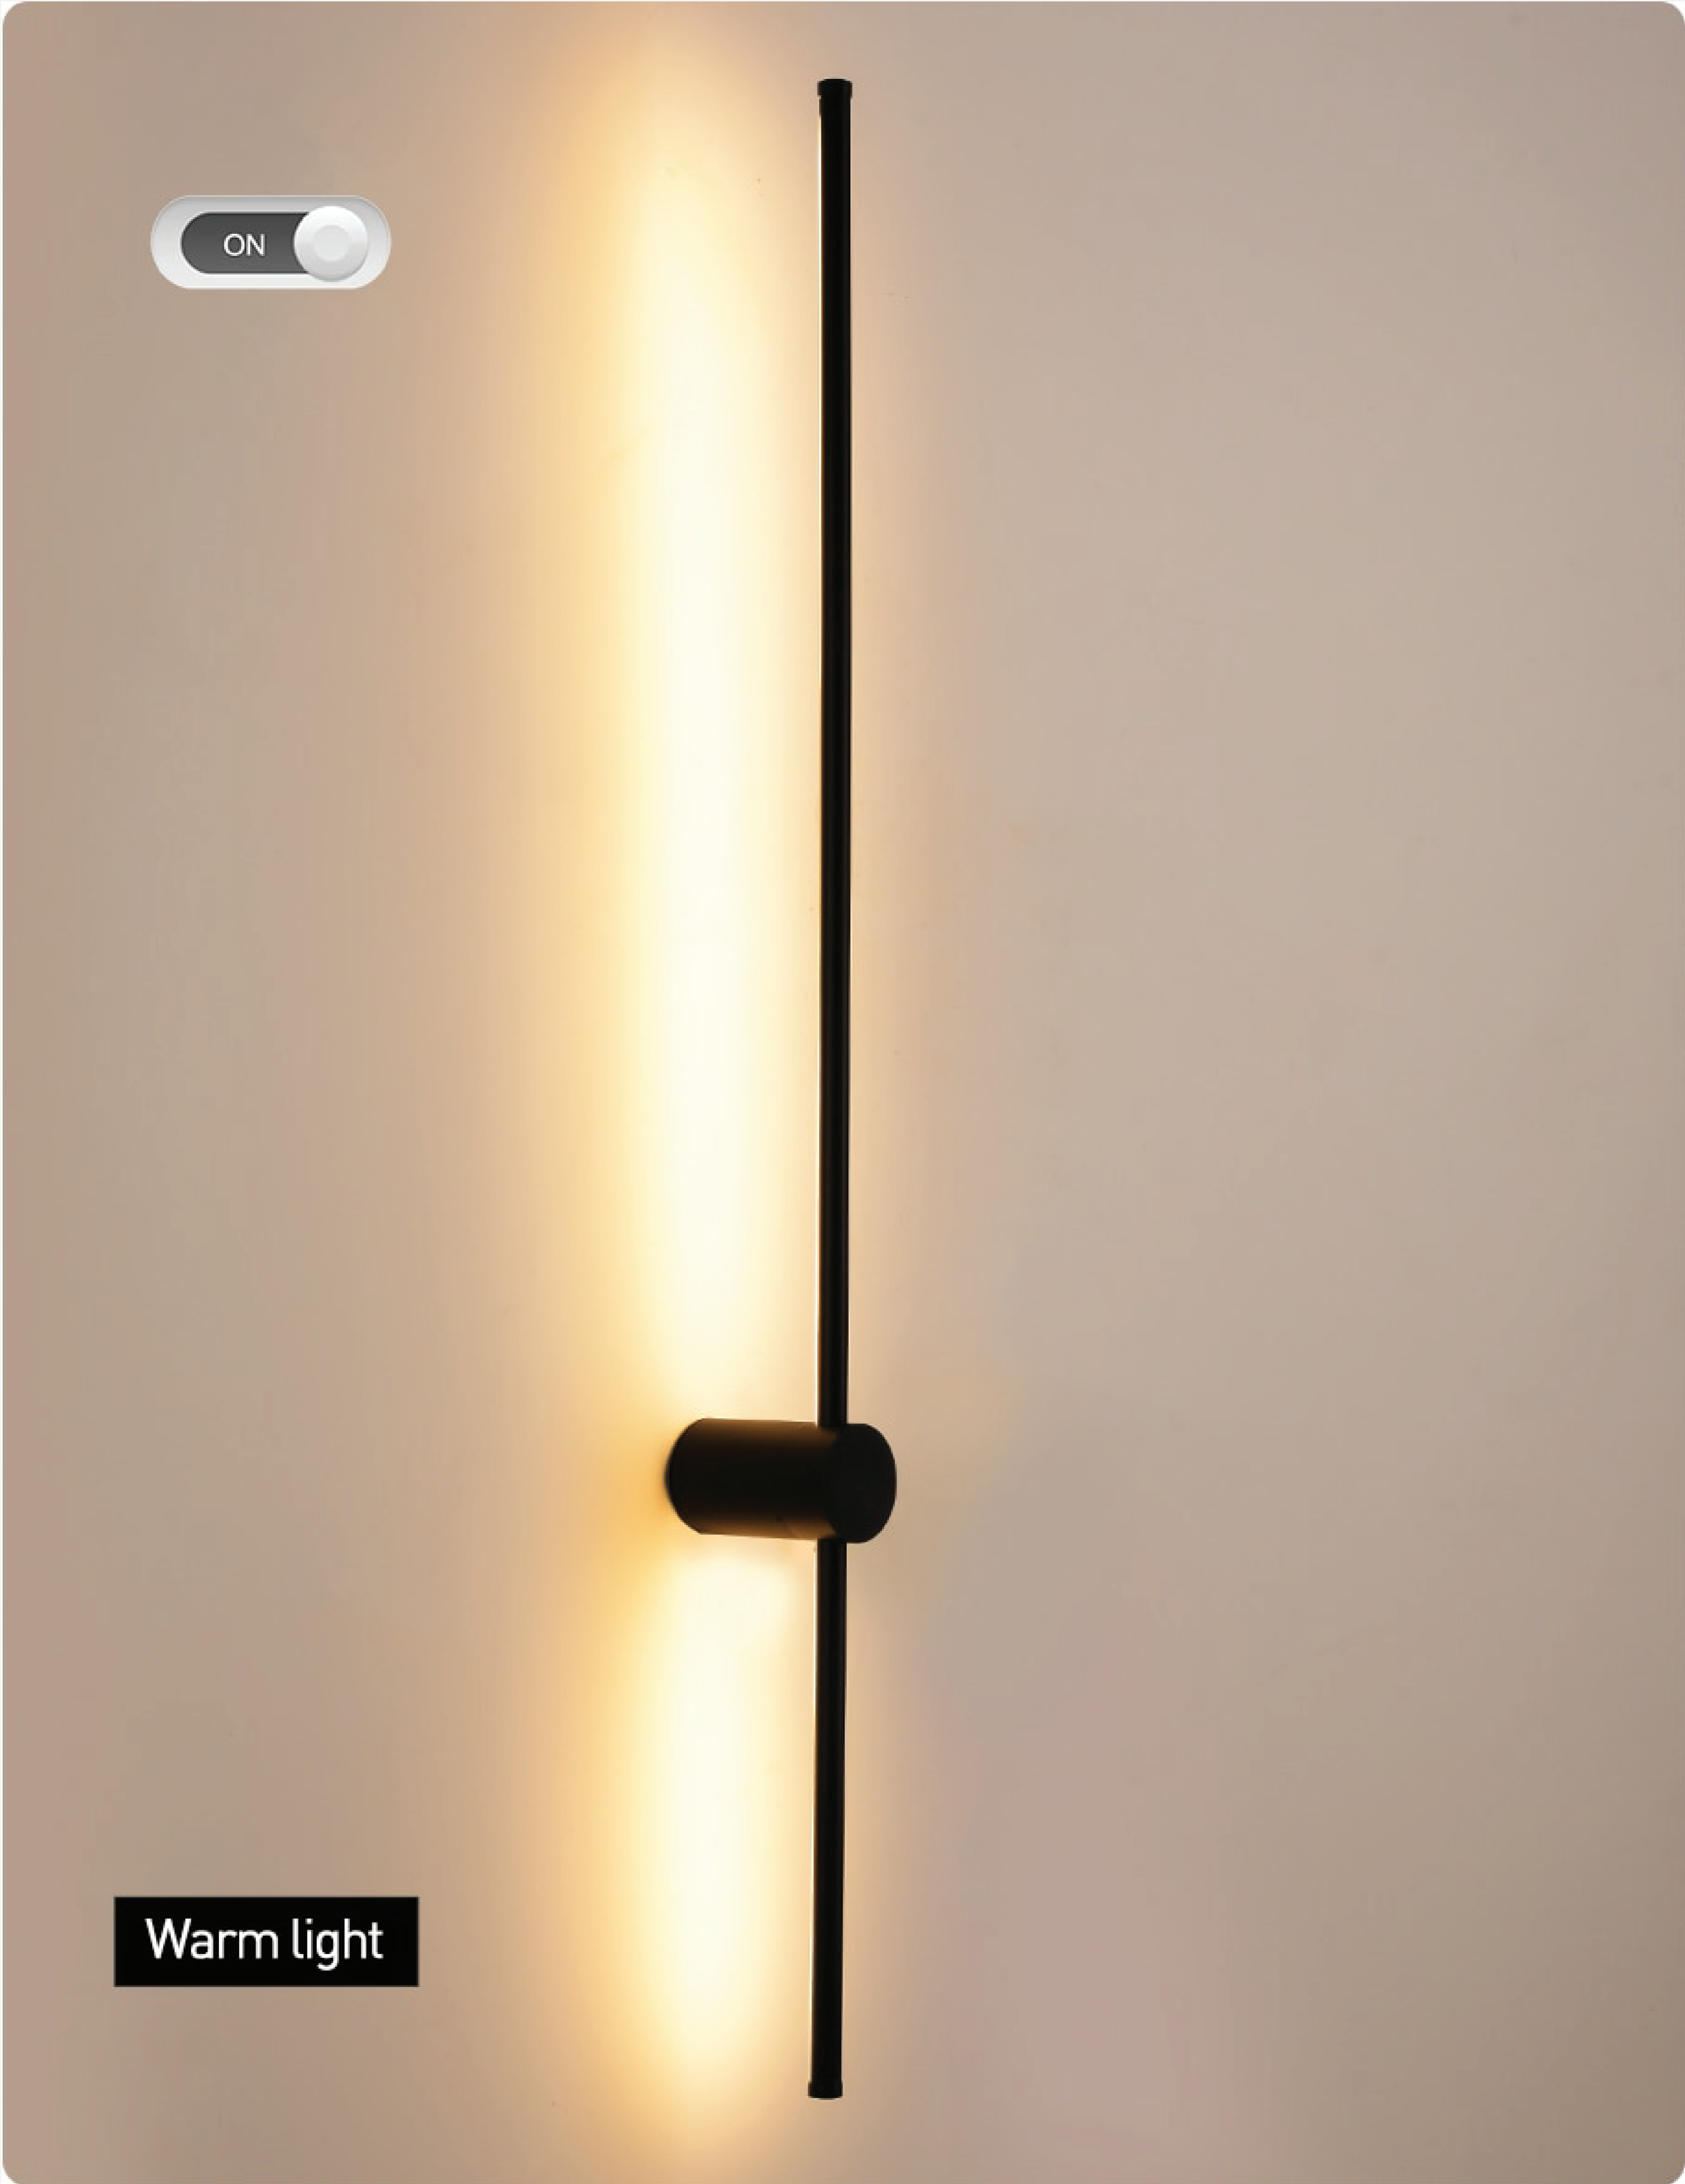

MINIMALIST LED LINE  
WALL LAMP

L O D A M E R

# MINIMALIST LED LINE WALL LAMP

# LODAMER

**Weight :**  
 1.5m 156\*17\*12cm 2kg  
 1.2m 128\*17\*12cm 1.5kg

**Light Coloure :** 3 coloure mode  
 (warm,cool&white)

**Dimmable :** Yes

**Voltage :** 110v ~240v

1.2m Full brightness 28W  
 Half brightness 20W