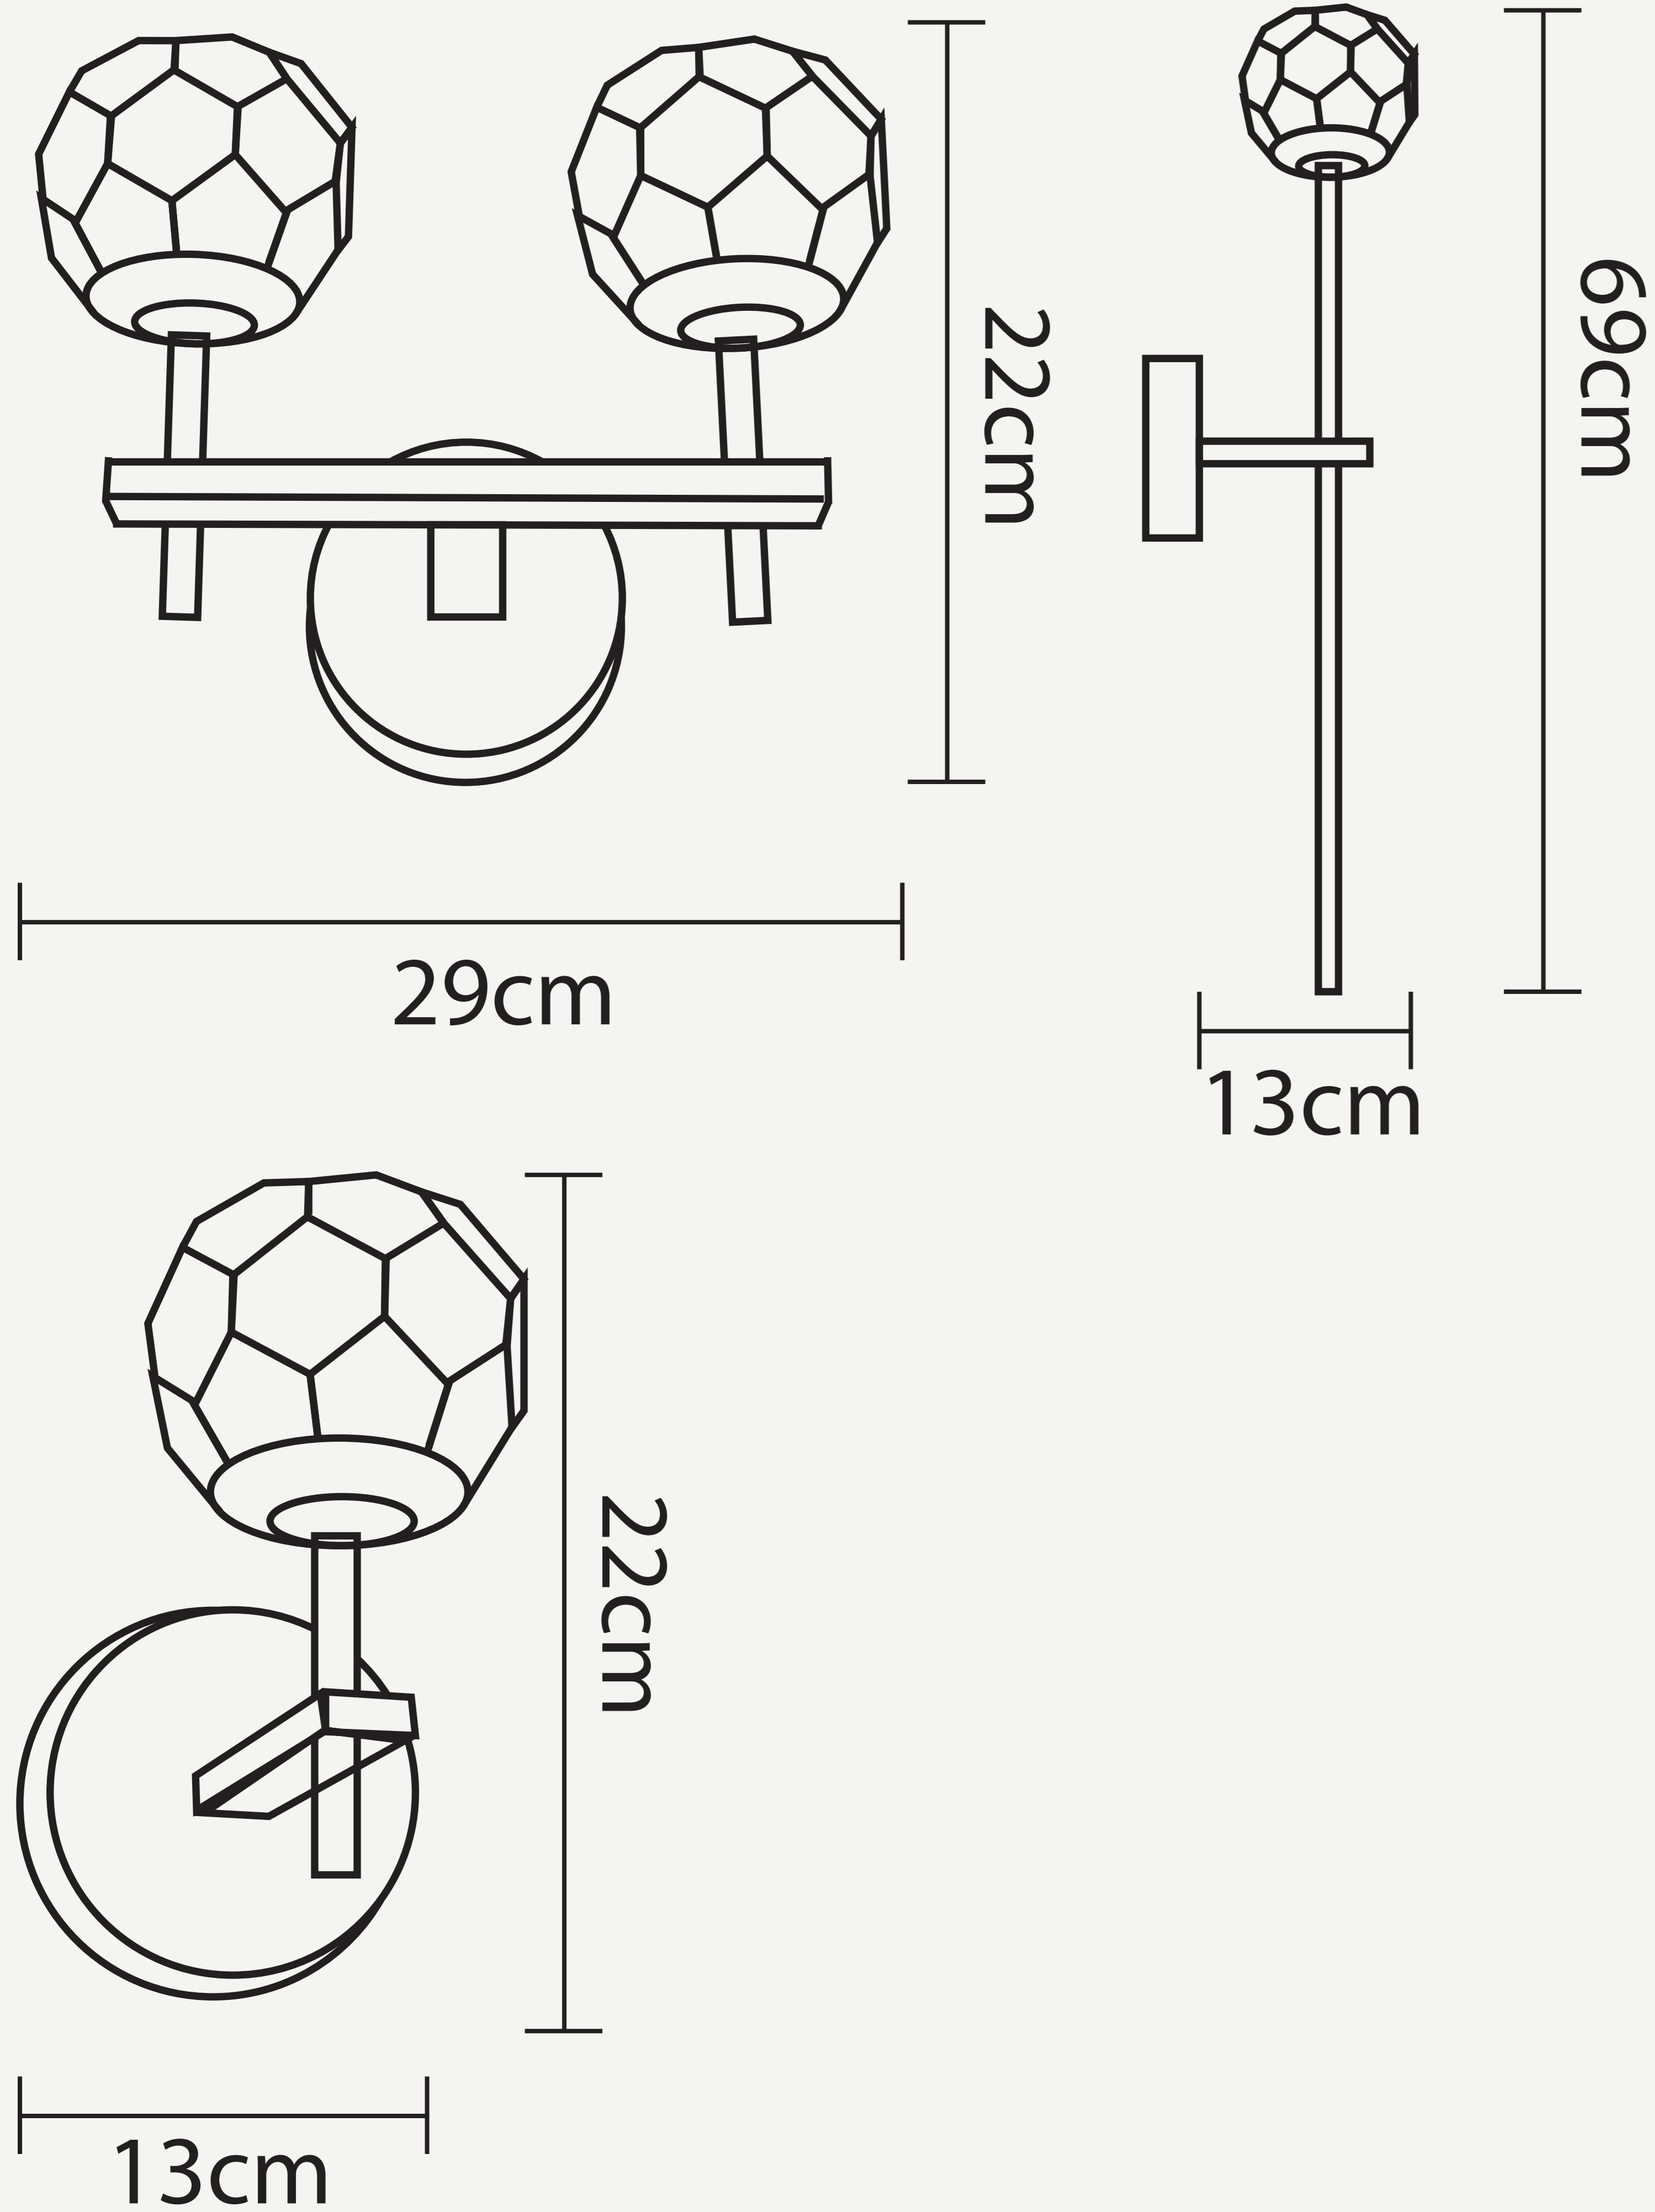

**MINIMALIST CRYSTAL WALL
LAMP**

L O D A M E R

MINIMALIST CRYSTAL WALL LAMP

L O D A M E R

Power source :	AC
Material (s) :	Crystal
Body Material :	Iron
Glass Color:	Gold
Shade type :	Crystal
Lampshade Style:	Style A/Style B/Style C
Body Color :	Gold
Number of light sources :	1
Light source :	LED bulbs
Light source :	G9
Lighting Area :	5-10square meters
Voltage :	90~260V
Is Dimmable :	No
Size :	D13cm x H22cm/D29cm x H22cm/ D13cm x H69cm