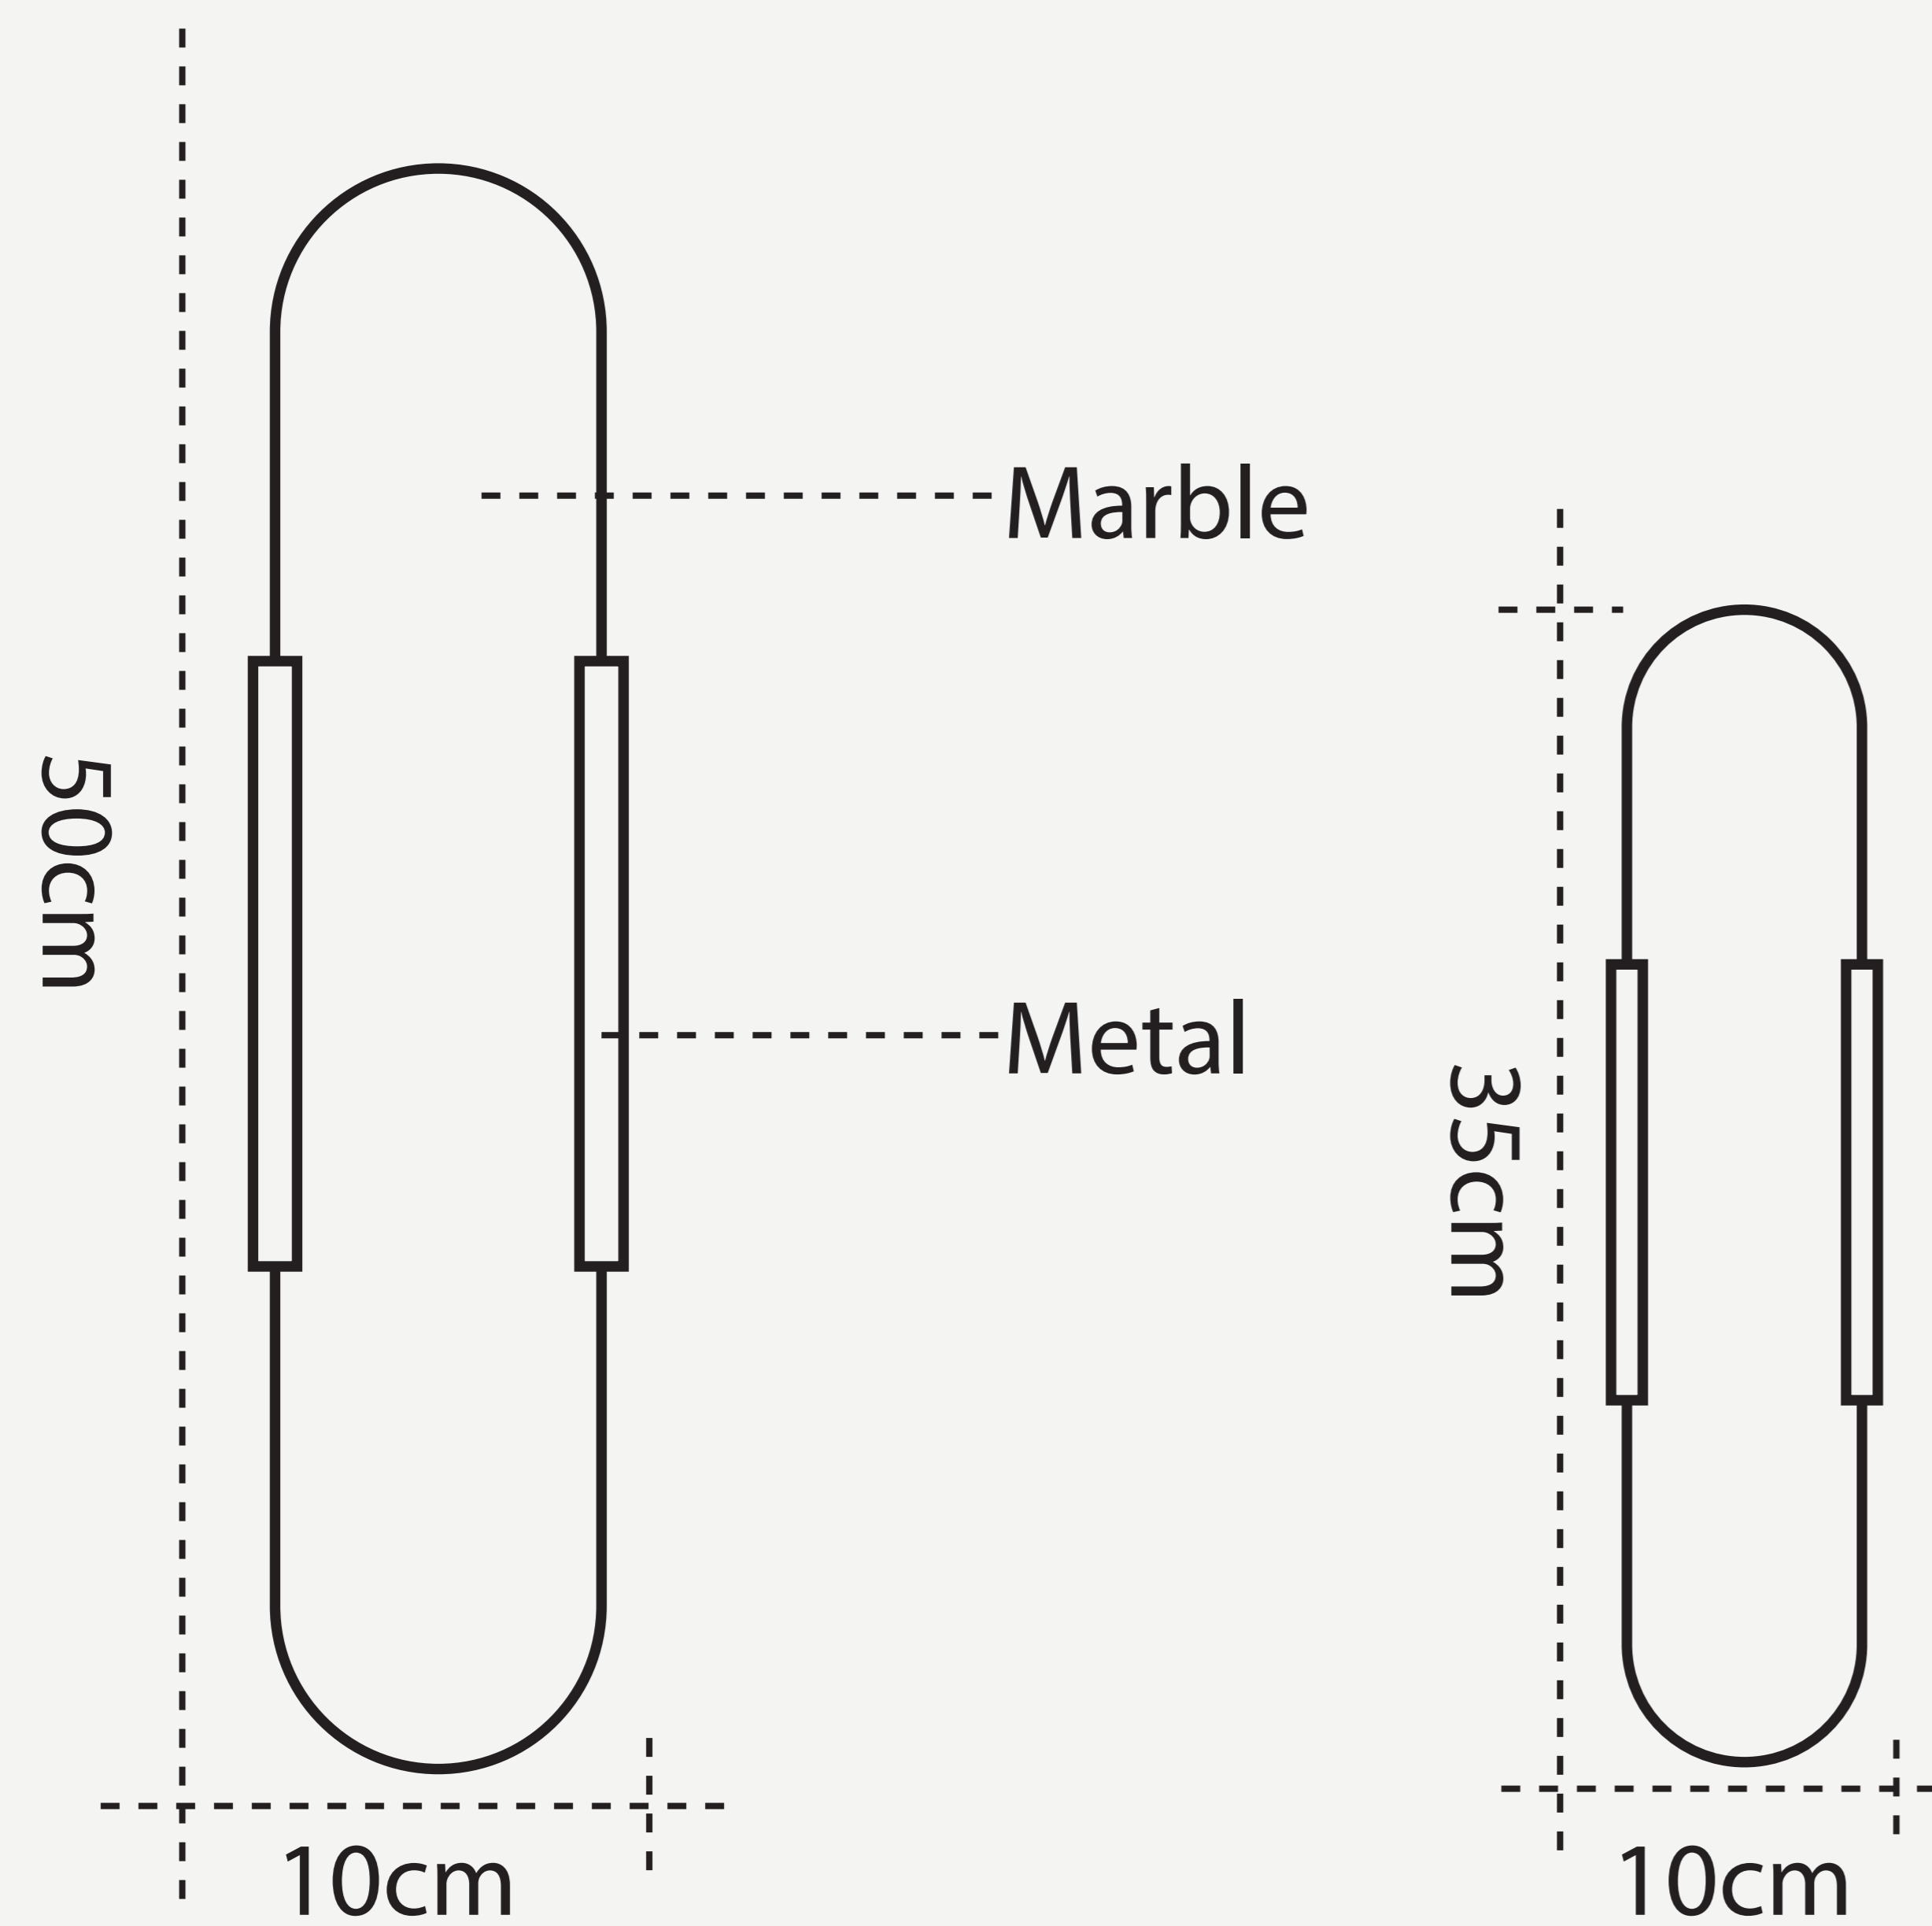

**MARBLE BOARD WALL LAMP**

**L O D A M E R**

# MARBLE BOARD WALL LAMP

# L O D A M E R

Number of light sources : 2  
Voltage : 110~220 V  
Lighting zone : 3-5m<sup>2</sup>  
Metal Color : Black/Gold  
Is Dimmable : No  
CRI : 90  
Luminous : Warm light  
Color Temperature : 3000k  
Weight : 3kg  
Size : D10xH35cm//D10xH50cm

Power source : AC  
Shade type : Iron  
Material (s) : Metal+Marble  
Light source : LED bulbs  
Light Source : G9