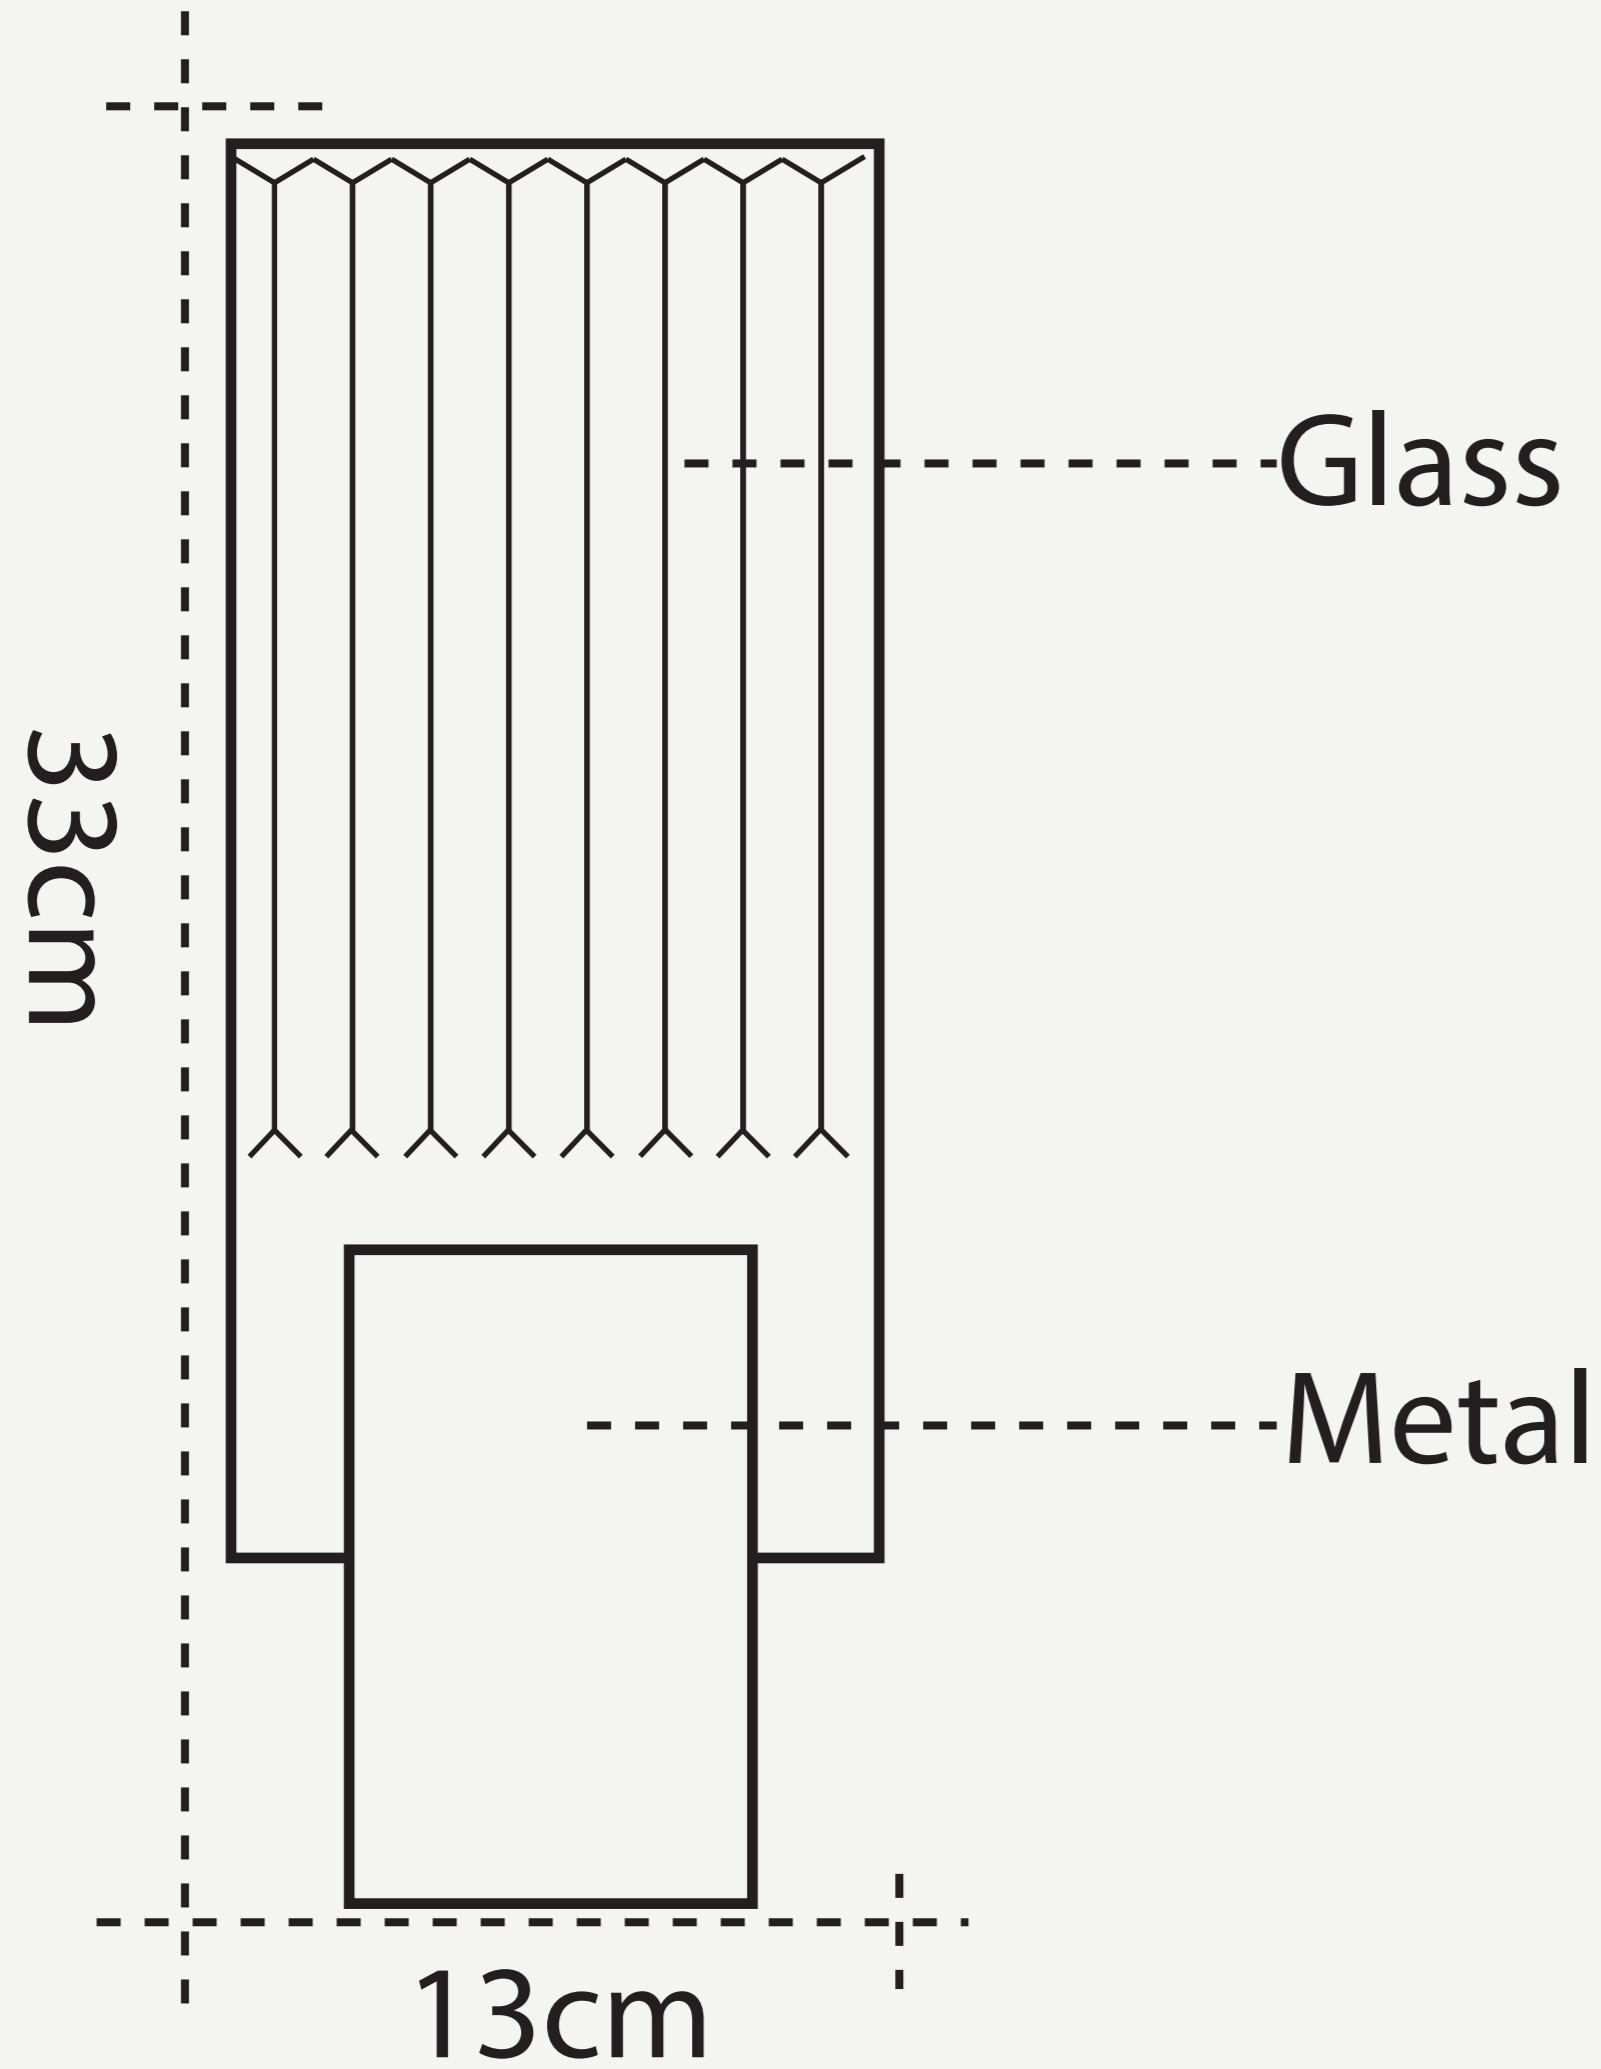

LUXUARY LED CRYSTAL  
LIGHTING FIXTURES

L O D A M E R

**LUXUARY LED CRYSTAL  
LIGHTING FIXTURES**

**L O D A M E R**

Power source :	AC
Material (s) :	Metal
Body Material :	Crystal
Shade type :	Crystal
Body Color :	Gold
Number of light sources :	1
Light source :	LED bulbs
Lighting Area :	3-5square meters
Voltage :	90~220V
Is Dimmable :	No
Size :	D13xH33cm