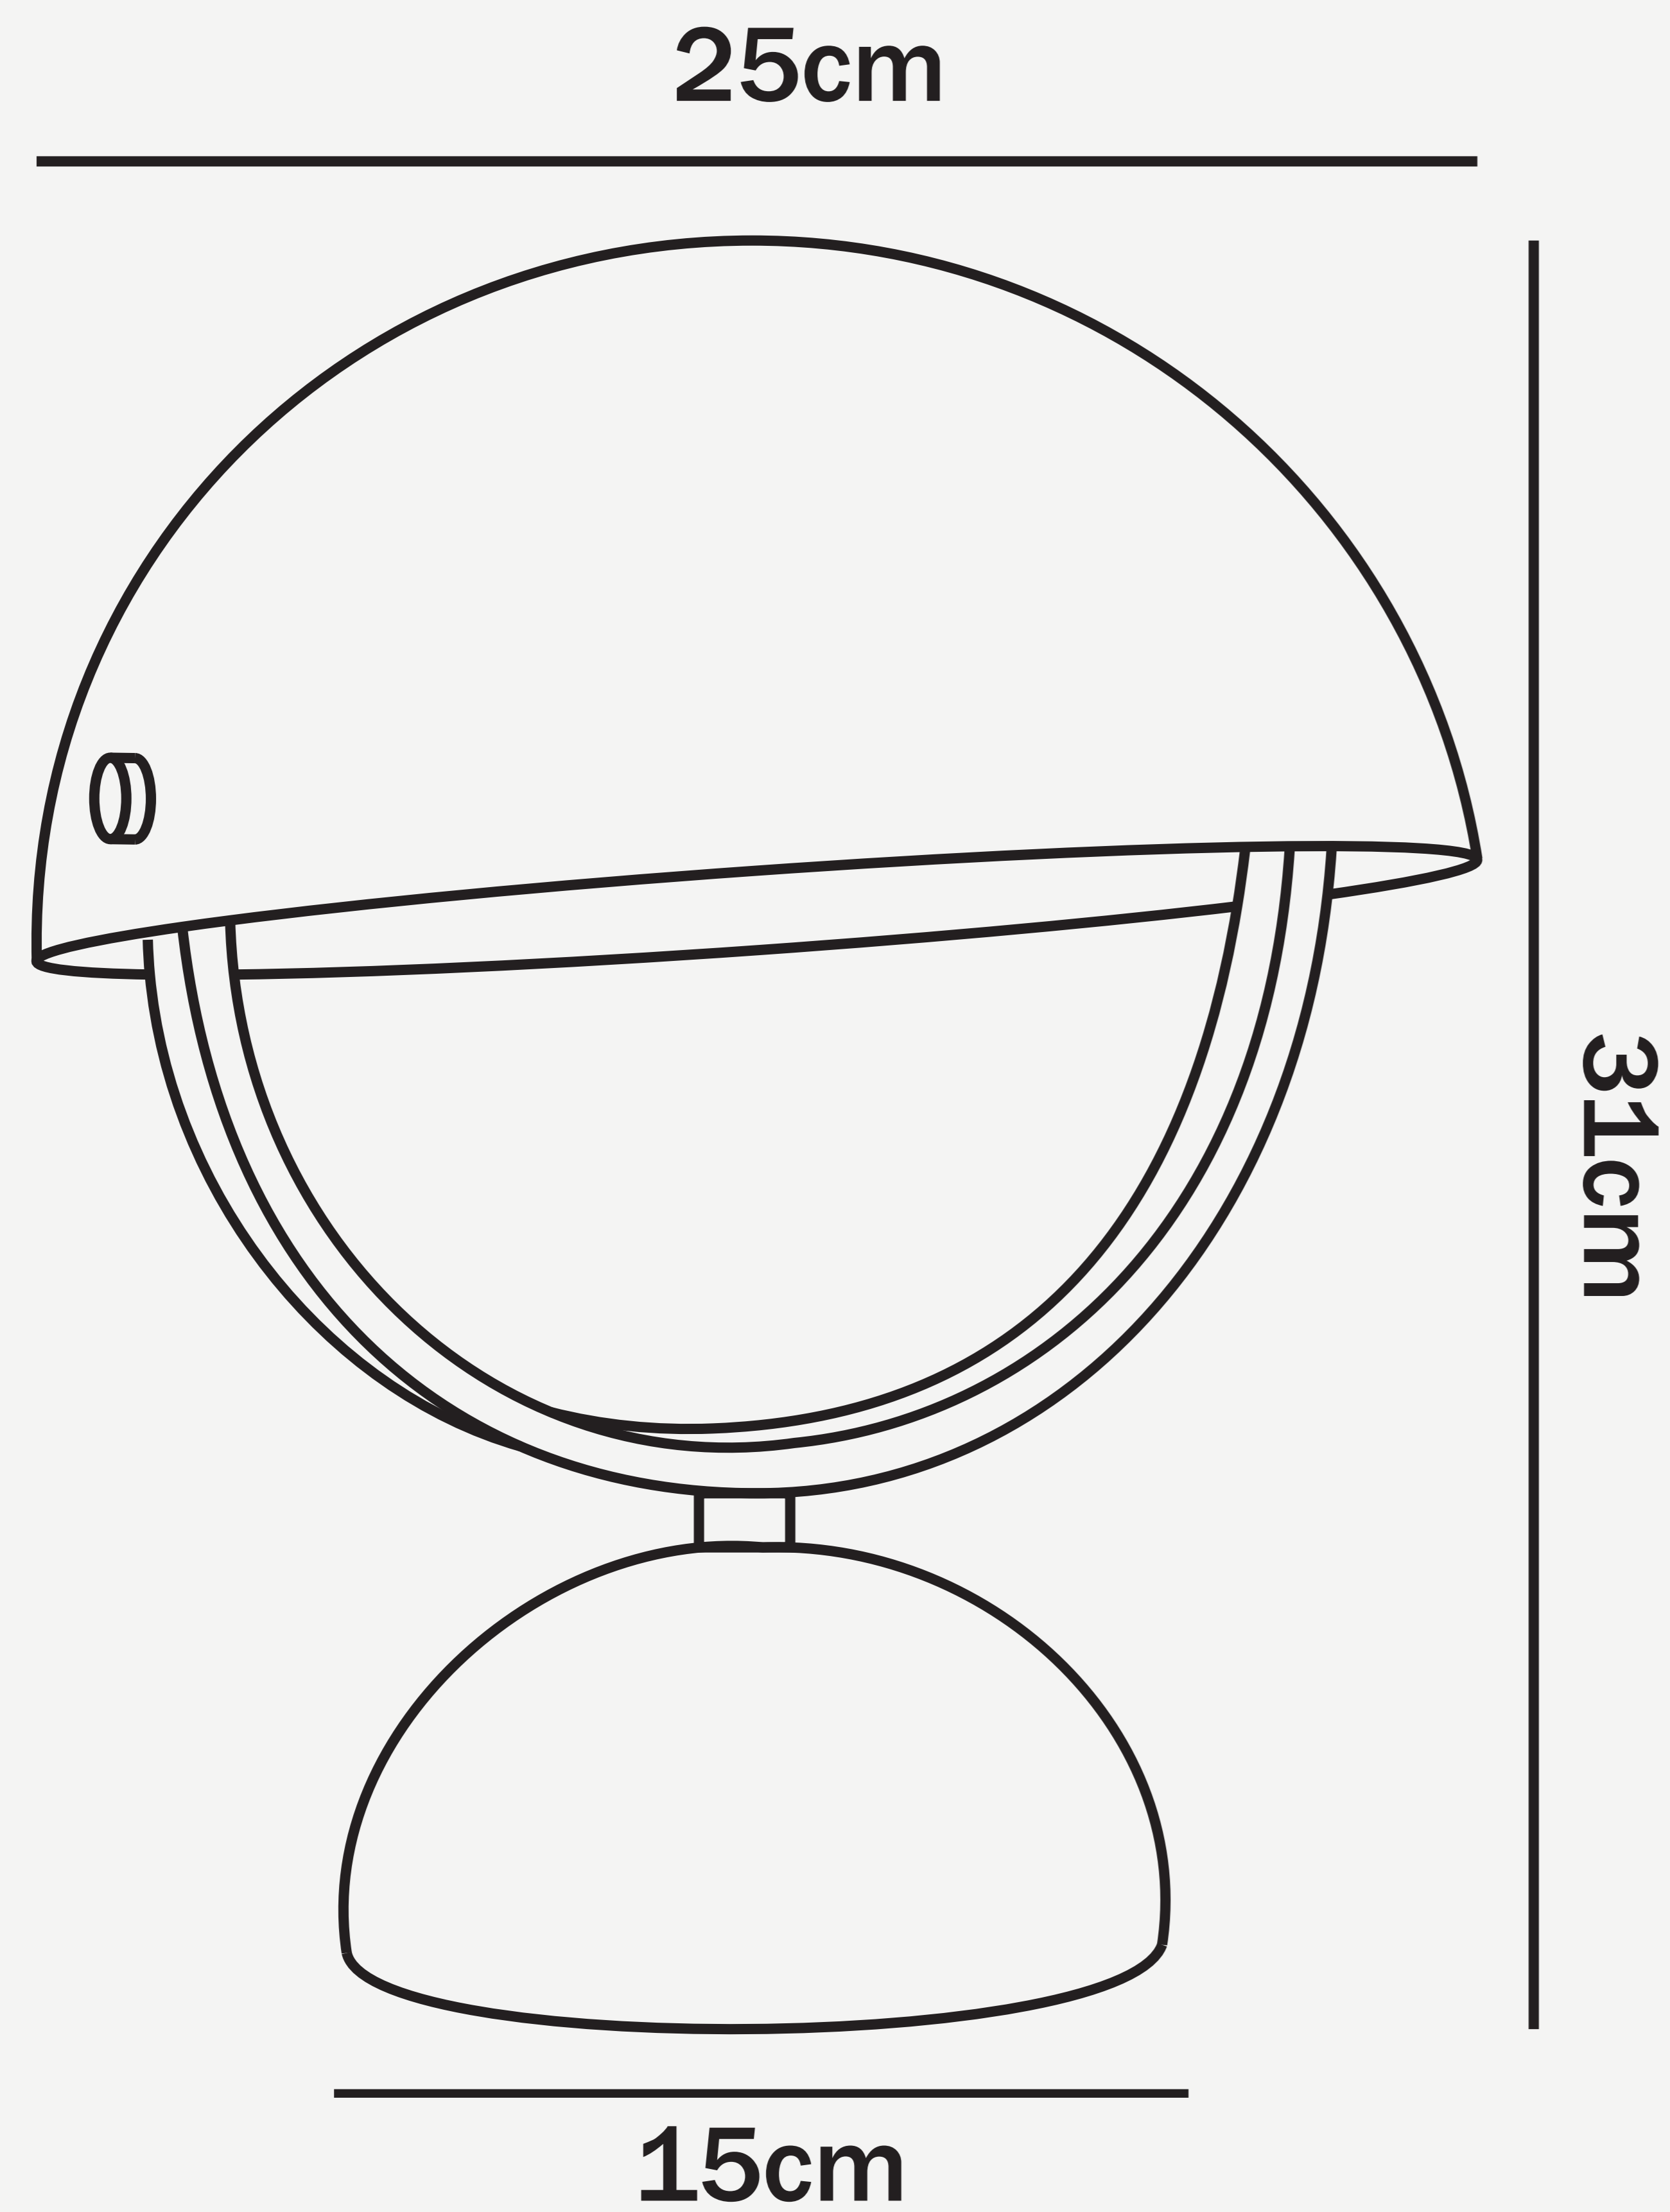

LUXEMBOURG TABLE LAMP

L O D A M E R

LUXEMBOURG TABLE LAMP

L O D A M E R

Finish :	Iron
Power source :	AC
Power:	21W-30W
Lamp Material:	Ceramic+Iron
Light source :	LED bulbs
Switch Type:	Knob switch
Voltage:	90-260V
Base Type :	E14
Is Dimmable:	No
Body Color:	White & Black